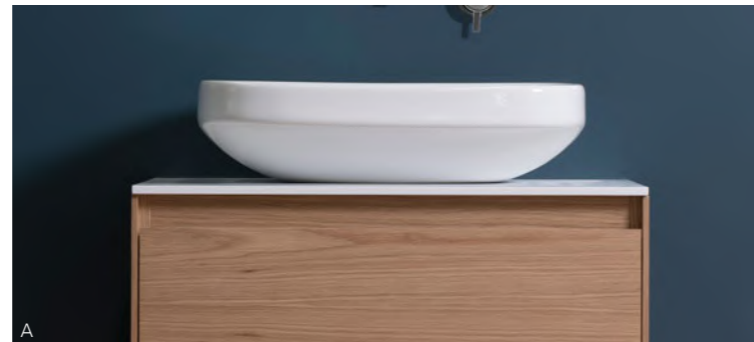

MOODE

SINGLE DRAWER

ABOVE: **MOODE** MD75DTAF
750 IN NATURAL OAK
WHITE FINE TOP
INSET BASIN

TOPS THICKNESS OPTIONS
A FINE - 12MM
B STANDARD - 25MM
C DEEP - 70MM