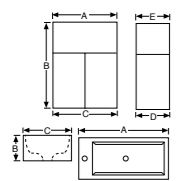

SMALL SPACES (CONTINUED)

CODE	DESCRIPTION	A	B	C	D	E	F
(WITH SOHO TOP) SOHO							
SOHOWH	Soho Wall-Hung, 2 Doors, White	500	480	480	245	250	-
SOHOWHT*	Wall-Hung, 2 Doors, Timber Veneer	500	480	480	245	250	-
40501100014	Soho Basin, LH or RH Taphole	500	130	250	-	-	-