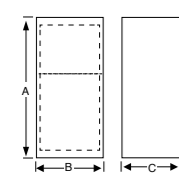

ICE

ICE45WH	Ice Wall-Hung, 1 Door, White
ICE45WHT	Ice Wall-Hung, 1 Door, Timber Veneer

TALL CUPBOARDS - WALL HUNG

CODE	DESCRIPTION	A	B	C	
WH1701G	White 1 glass door	300	1700	290	
WH1701GT*	Timber veneer 1 glass door	300	1700	290	
WH1701S	White 1 sandblasted glass door	300	1700	290	
WH1701ST*	Timber veneer 1 sandblasted glass door	300	1700	290	
WH1702G	White 2 glass doors	300	1700	290	
WH1702GT*	Timber veneer 2 glass doors	300	1700	290	
WH1702S	White 2 sandblasted glass doors	300	1700	290	
WH1702ST*	Timber veneer 2 sandblasted glass doors	300	1700	290	
WH11703G	White 1 glass door 2 drawers open shelf	300	1700	290	
WH10703GT*	Timber veneer 1 glass door 2 drawers open shelf	300	1700	290	
WH1703S	White 1 sandblasted glass door 2 drawers open shelf	300	1700	290	
WH1703ST*	Timber veneer 1 sandblasted glass door 2 drawers open shelf	300	1700	290	
WH1704G	White 1 glass door 1 door open shelf	300	1700	290	
WH1704GT*	Timber veneer 1 glass door 1 door open shelf	300	1700	290	
WH1704S	White 1 sandblasted glass door 1 open shelf Solid door	300	1700	290	
WH1704ST*	Timber veneer 1 sandblasted glass door 1 door open shelf Solid door	300	1700	290	
MIRROR TALL CUPBOARD	WH170MS	White with mirror and 6 shelves	270	1700	305
	WH170MST*	Timber veneer with mirror and 6 shelves	270	1700	305
	WH1701M	White 1 mirror door, 6 shelves	300	1700	295
	WH1701MT*	Timber veneer 1 mirror door 6 shelves	300	1700	295
GLASS DOOR	WH1705	1 Glass Door Tall Cabinet (no frame), White	300	1700	290
	WH1705T*	1 Glass Door Tall Cabinet (no frame), Timber Veneer	300	1700	290
TABLO SIDE CUPBOARD	WH800	1 door side cupboard white	800	400	220
	WH800T*	1 door side cupboard timber veneer	800	400	220
	WH800M	1 door side cupboard white with mirror	800	400	220
	WH800MT*	1 door side cupboard timber veneer with mirror	800	400	220
	WH1200	2 door side cupboard white	1200	400	220
	WH1200T*	2 door side cupboard timber veneer	1200	400	220
	WH1200M	2 door side cupboard white with mirror	1200	400	220
	WH1200MT*	2 door side cupboard timber veneer with mirror	1200	400	220