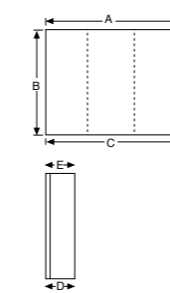

MIRROR UNITS

**LED lights are available, but at an extra charge.

CODE	DESCRIPTION	A	B	C	D	E
MIRROR CABINETS						
M301	1 door 2 shelves white	295	750	295	120	120
M301T*	Timber veneer 1 door 3 shelves	295	750	295	120	120
M601	White 2 doors 3 shelves	587	750	587	120	120
M601T*	Timber veneer 2 doors 3 shelves	587	750	587	120	120
M75	White 2 doors, 2 shelves	730	750	730	120	120
M75T*	Timber veneer 2 doors, 2 shelves	730	750	730	120	120
M901	White 3 doors 9 shelves	880	750	880	120	120
M901T*	Timber veneer 3 doors 6 shelves	880	750	880	120	120
M903	White 2 doors 6 shelves	880	750	880	120	120
M903T*	Timber veneer 2 doors 6 shelves	880	750	880	120	120
M105	White 2 doors 6 shelves	1030	750	1030	120	120
M105T*	Timber veneer 2 doors 6 shelves	1030	750	1030	120	120
M120	White 2 doors 6 shelves	1180	750	1180	120	120
M120T*	Timber veneer 2 doors 6 shelves	1180	750	1180	120	120
M1203	White 3 door, 6 shelves white	1180	750	1180	120	120
M1203T*	White 3 door, 6 shelves white	1180	750	1180	120	120