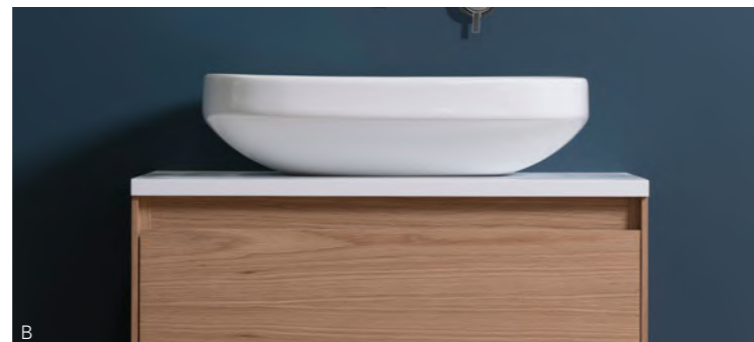

MOODE

SINGLE DRAWER

ABOVE: **MOODE** MD75DTAF
750 IN NATURAL OAK
WHITE FINE TOP
INSET BASIN

TOPS THICKNESS OPTIONS
A FINE - 12MM
B STANDARD - 25MM
C DEEP - 70MM