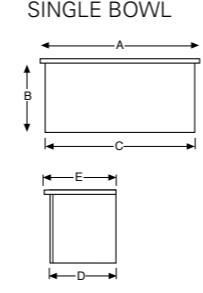

SINGLE BOWL TB60D	Tablo 600 - 1 Drawer, White	600	400	578	492	500
TB60DTA	Tablo 600 - 1 Drawer, Timber Veneer	600	400	578	492	500
TB75D	Tablo 750 - 1 Drawer, White	750	400	728	492	500
TB75DTA	Tablo 750 - 1 Drawer, Timber Veneer	750	400	728	492	500
TB90D	Tablo 900 - 1 Drawer, White	900	400	878	492	500
TB90DTA	Tablo 900 - 1 Drawer, Timber Veneer	900	400	878	492	500
TB100D	Tablo 1000 - 1 Drawer, White	1000	400	978	492	500
TB100DTA	Tablo 1000 - 1 Drawer, Timber Veneer	1000	400	978	492	500
TB120D	Tablo 1200 - 1 Drawer, White	1200	400	1178	492	500
TB120DTA	Tablo 1200 - 1 Drawer, Timber Veneer	1200	400	1178	492	500
SINGLE BOWL TB150D2*	Tablo 1500 - 2 Drawers Side-By-Side, White	1480	400	1456	492	500
TB150D2TA*	Tablo 1500 - 2 Drawers Side-By-Side, Timber Veneer	1480	400	1456	492	500
TB180D2*	Tablo 1800 - 2 Drawers Side-By-Side, White	1780	400	1756	492	500
TB180D2TA*	Tablo 1800 - 2 Drawers Side-By-Side, Timber Veneer	1780	400	1756	492	500
DOUBLE BOWL TB150D2DB	Tablo 1500 - 2 Bowl, 2 Drawers Side-By-Side, White	1480	400	1456	492	500
TB150D2DBTA	Tablo 1500 - 2 Bowl, 2 Drawers Side-By-Side, Timber Veneer	1480	400	1456	492	500
TB180D2DB	Tablo 1800 - 2 Bowl, 2 Drawers Side-By-Side, White	1780	400	1756	492	500
TB180D2DBTA	Tablo 1800 - 2 Bowl, 2 Drawers Side-By-Side, Timber Veneer	1780	400	1756	492	500