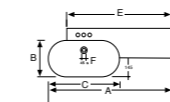

TECHNICAL DRAWINGS

CODE / DESCRIPTION

YOF001 | Console 1000mm

YOEJ01 | Console 750mm

OVO (INCLUDING CABINETRY AND TOP)

	CODE	DESCRIPTION	A	B	C	D	E	F	G
CABINETRY	OVO125SXWH	Ovo 2 Drawers - Basin Left, White	1250	325	560	400	1100	-	-
	OVO125DXWH	Ovo 2 Drawers - Basin Right, White	1250	325	560	400	1100	-	-
	OVO125SXWH* ^T	Ovo 2 Drawers - Basin Left, Timber Veneer	1250	325	560	400	1100	-	-
	OVO125DXWH* ^T	Ovo 2 Drawers - Basin Right, Timber Veneer	1250	325	560	400	1100	-	-
	OVO125SXWHS	Ovo 2 Drawers With Shelf - Basin Left, White	1250	325	560	400	1100	590	80
	OVO125DXWHS	Ovo 2 Drawers With Shelf - Basin Right, White	1250	325	560	400	1100	590	80
	OVO125SXWHTS* ^T	Ovo 2 Drawers With Shelf - Basin Left, Timber Veneer	1250	325	560	400	1100	590	80
	OVO125DXWHTS* ^T	Ovo 2 Drawers With Shelf - Basin Right, Timber Veneer	1250	325	560	400	1100	590	80
TOPS	984/1-DX	Ovo Basin Right, White	1250	350	640	325	1100	45	-
	984/1-SX	Ovo Basin Left, White	1250	350	640	325	1100	45	-