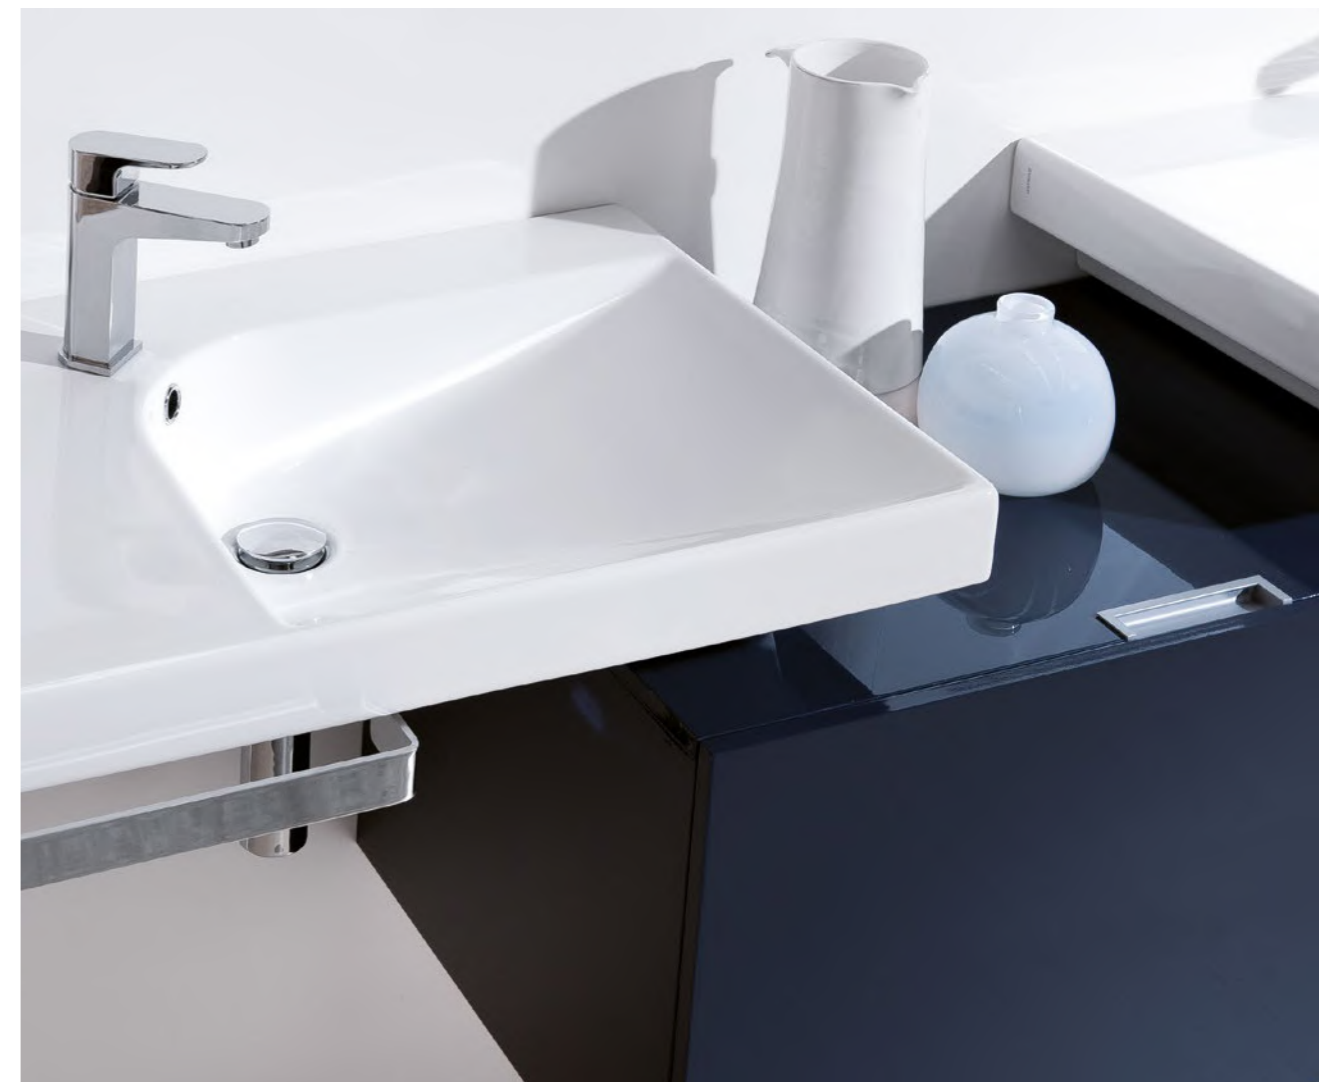

GRANDANGOLO BOX