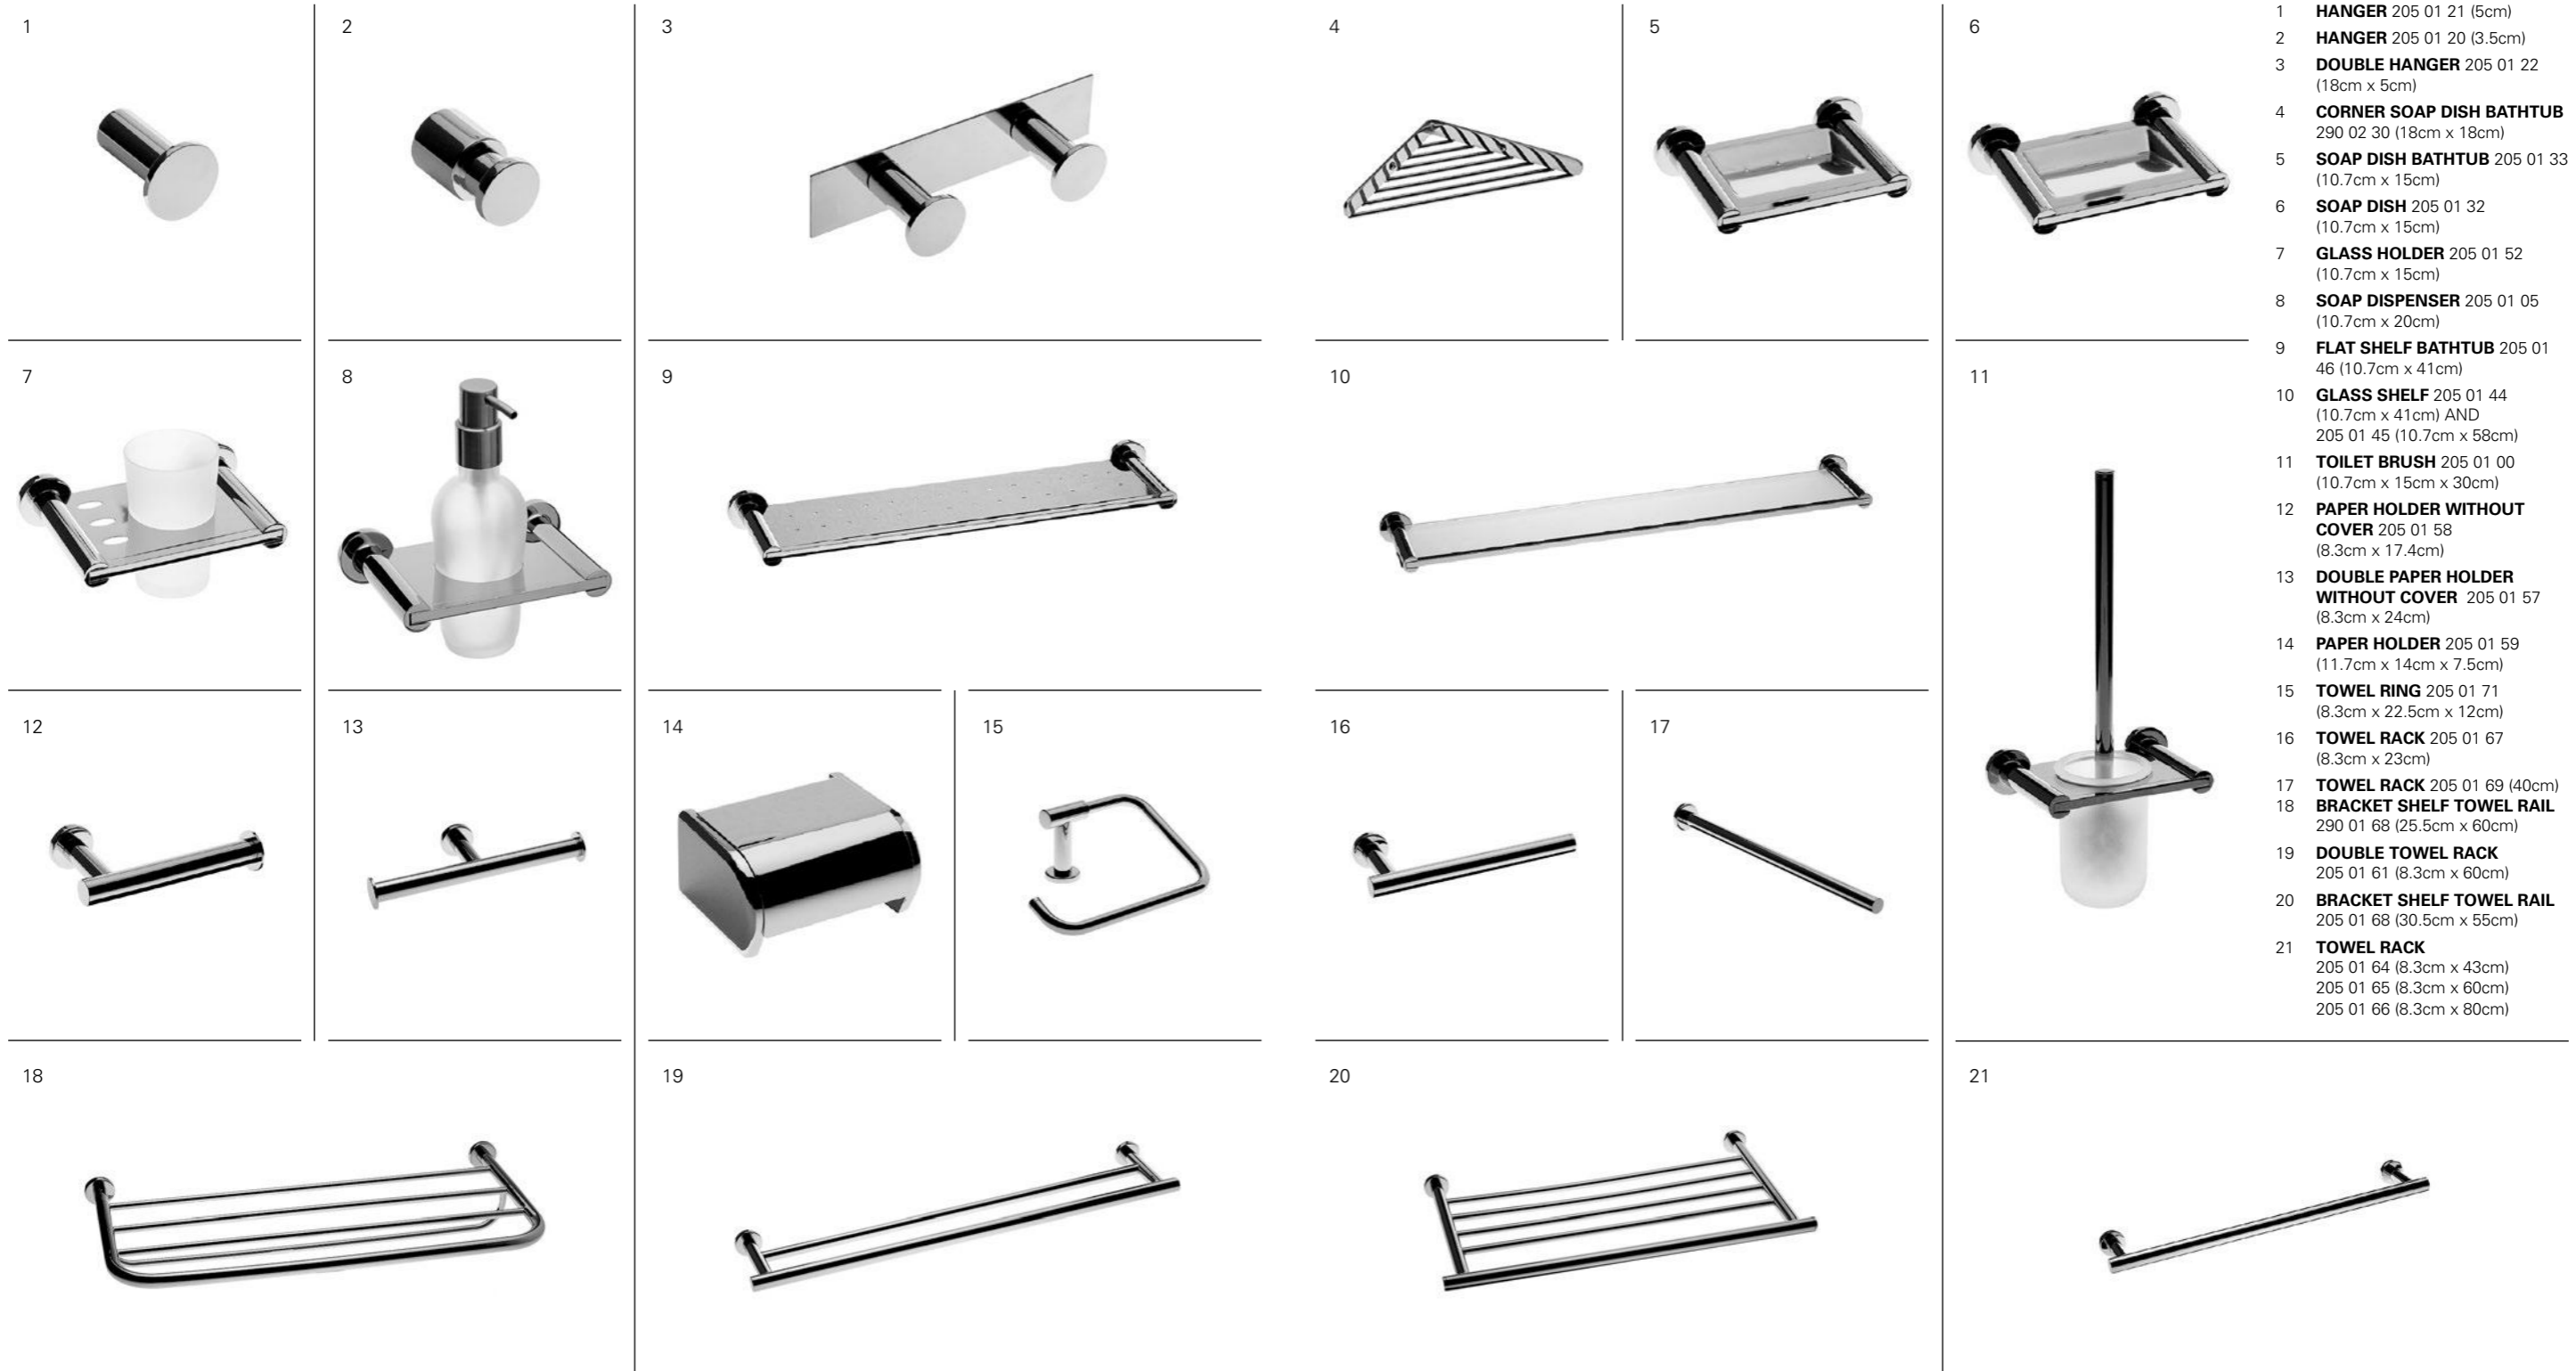

COSMIC ARCHITECT

- 1 **HANGER** 205 01 21 (5cm)
- 2 **HANGER** 205 01 20 (3.5cm)
- 3 **DOUBLE HANGER** 205 01 22 (18cm x 5cm)
- 4 **CORNER SOAP DISH BATHTUB** 290 02 30 (18cm x 18cm)
- 5 **SOAP DISH BATHTUB** 205 01 33 (10.7cm x 15cm)
- 6 **SOAP DISH** 205 01 32 (10.7cm x 15cm)
- 7 **GLASS HOLDER** 205 01 52 (10.7cm x 15cm)
- 8 **SOAP DISPENSER** 205 01 05 (10.7cm x 20cm)
- 9 **FLAT SHELF BATHTUB** 205 01 46 (10.7cm x 41cm)
- 10 **GLASS SHELF** 205 01 44 (10.7cm x 41cm) AND 205 01 45 (10.7cm x 58cm)
- 11 **TOILET BRUSH** 205 01 00 (10.7cm x 15cm x 30cm)
- 12 **PAPER HOLDER WITHOUT COVER** 205 01 58 (8.3cm x 17.4cm)
- 13 **DOUBLE PAPER HOLDER WITHOUT COVER** 205 01 57 (8.3cm x 24cm)
- 14 **PAPER HOLDER** 205 01 59 (11.7cm x 14cm x 7.5cm)
- 15 **TOWEL RING** 205 01 71 (8.3cm x 22.5cm x 12cm)
- 16 **TOWEL RACK** 205 01 67 (8.3cm x 23cm)
- 17 **TOWEL RACK** 205 01 69 (40cm)
- 18 **BRACKET SHELF TOWEL RAIL** 290 01 68 (25.5cm x 60cm)
- 19 **DOUBLE TOWEL RACK** 205 01 61 (8.3cm x 60cm)
- 20 **BRACKET SHELF TOWEL RAIL** 205 01 68 (30.5cm x 55cm)
- 21 **TOWEL RACK** 205 01 64 (8.3cm x 43cm)
  205 01 65 (8.3cm x 60cm)
  205 01 66 (8.3cm x 80cm)