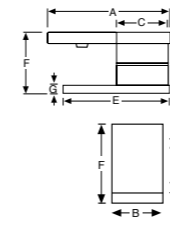

TECHNICAL DRAWINGS

CODE / DESCRIPTION

YOF001 | Console 1000mm

YOEJ01 | Console 750mm

OVO (INCLUDING CABINETRY AND TOP)

	CODE	DESCRIPTION	A	B	C	D	E	F	G
CABINETRY	OVO125SXWH	Ovo 2 Drawers - Basin Left, White	1250	325	560	400	1100	-	-
	OVO125DXWH	Ovo 2 Drawers - Basin Right, White	1250	325	560	400	1100	-	-
	OVO125SXWH* ^T	Ovo 2 Drawers - Basin Left, Timber Veneer	1250	325	560	400	1100	-	-
	OVO125DXWH* ^T	Ovo 2 Drawers - Basin Right, Timber Veneer	1250	325	560	400	1100	-	-
	OVO125SXWHS	Ovo 2 Drawers With Shelf - Basin Left, White	1250	325	560	400	1100	590	80
	OVO125DXWHS	Ovo 2 Drawers With Shelf - Basin Right, White	1250	325	560	400	1100	590	80
	OVO125SXWHTS* ^T	Ovo 2 Drawers With Shelf - Basin Left, Timber Veneer	1250	325	560	400	1100	590	80
	OVO125DXWHTS* ^T	Ovo 2 Drawers With Shelf - Basin Right, Timber Veneer	1250	325	560	400	1100	590	80
TOPS	984/1-DX	Ovo Basin Right, White	1250	350	640	325	1100	45	-
	984/1-SX	Ovo Basin Left, White	1250	350	640	325	1100	45	-