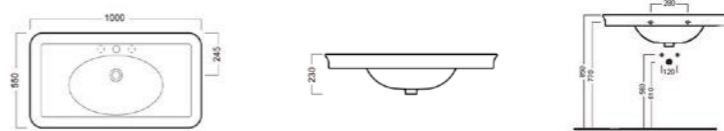

NOTES

* NON STOCK ITEM
NB. Drawings indicate the technical measurement only and are not a reflection of how the units will look.

MUST USE BOTTLE TRAPS TO ENSURE DRAWERS OPEN. We recommend 40551-32 bottle trap. Please use a contoured waste with all china basins. We recommend A27, PUW68R or FT41045 wastes. Please refer to specifications on page 92.

DOLCE VITA

	CODE	DESCRIPTION	A	B	C	D	E
FLOOR STANDING	DV75	Dolce Vita Floor 750 Radius Corner, 1 Drawer, 1 Open Shelf, White	750	900	550	450	660
	DV75T*^T	Dolce Vita Floor 750 Radius Corner, 1 Drawer, 1 Open Shelf, Timber Veneer	750	900	550	450	660
	DV100	Dolce Vita Floor 1000 Radius Corner, 1 Drawer, 1 Open Shelf, White	1000	900	550	450	905
	DV100T*^T	Dolce Vita Floor 1000 Radius Corner, 1 Drawer, 1 Open Shelf, Timber Veneer	1000	900	550	450	905
WALL HUNG	DV75WH	Dolce Vita Wall-Hung 750 Radius Corner, 2 Drawer, White	750	590	550	515	660
	DV75WH*^T	Dolce Vita Wall-Hung 750 Radius Corner, 2 Drawer, Timber Veneer	750	590	550	515	660
	DV100WH	Dolce Vita Wall-Hung 1000 Radius Corner, 2 Drawer, White	1000	590	550	515	905
	DV100WH*^T	Dolce Vita Wall-Hung 1000 Radius Corner, 2 Drawer, Timber Veneer	1000	590	550	515	905

TECHNICAL DRAWINGS

CODE / DESCRIPTION

YOF001 | Console 1000mm