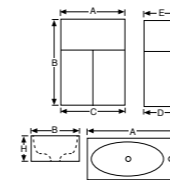

SMALL SPACES

Code	Description	A	B	C	D	E	F
METRO							
MEWH	Metro 2 Doors, Wall-Hung, White	500	480	480	238	250	-
MEWHT*^T	Metro 2 Doors, Wall-Hung, Timber Veneer	500	480	480	238	250	-
EO8	Metro Basin, RH Taphole	500	250	-	-	-	130
ZO1R	Metro Towel Rail	-	-	-	-	-	-