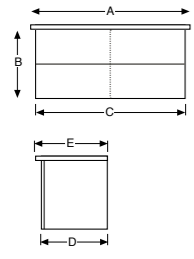

MOODE - TOP/BOTTOM DRAWER

CODE + TOP CODE	DESCRIPTION	A	B**	C	D	E
SINGLE BOWL MD60D2	Moode 600 - 2 Drawer, White	600	500	596	492	500
MD60D2TA	Moode 600 - 2 Drawer, Timber Veneer	600	500	596	492	500
MD75D2	Moode 750 - 2 Drawer, White	750	500	746	492	500
MD75D2TA	Moode 750 - 2 Drawer, Timber Veneer	750	500	746	492	500
MD90D2	Moode 900 - 2 Drawer, White	900	500	896	492	500
MD90D2TA	Moode 900 - 2 Drawer, Timber Veneer	900	500	896	492	500
MD100D2	Moode 1000 - 2 Drawer, White	1000	500	996	492	500
MD100D2TA	Moode 1000 - 2 Drawer, Timber Veneer	1000	500	996	492	500
MD120D2	Moode 1200 - 2 Drawer, White	1200	500	1196	492	500
MD120D2TA	Moode 1200 - 2 Drawer, Timber Veneer	1200	500	1196	492	500
MD150D4*	Moode 1500 - 4 Drawers (2 up, 2 down), White	1480	500	1474	492	500
MD150D4TA*	Moode 1500 - 4 Drawers (2 up, 2 down), Timber Veneer	1480	500	1474	492	500
MD180D4*	Moode 1800 - 4 Drawers (2 up, 2 down), White	1780	500	1774	492	500
MD180D4TA*	Moode 1800 - 4 Drawers (2 up, 2 down), Timber Veneer	1780	500	1774	492	500
DOUBLE BOWL MD150D4DB	Moode 1500 - 2 Bowl, 4 Drawers (2 up, 2 down), White	1480	500	1474	492	500
MD150D4DBTA	Moode 1500 - 2 Bowl, 4 Drawers (2 up, 2 down), Timber Veneer	1480	500	1474	492	500
MD180D4DB	Moode 1800 - 2 Bowl, 4 Drawers (2 up, 2 down), White	1780	500	1774	492	500
MD180D4DBTA	Moode 1800 - 2 Bowl, 4 Drawers (2 up, 2 down), Timber Veneer	1780	500	1774	492	500