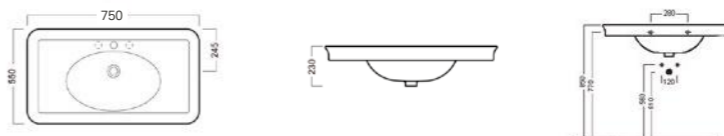

YOEJ01 | Console 750mm

OVO (INCLUDING CABINETRY AND TOP)

	CODE	DESCRIPTION	A	B	C	D	E	F	G
CABINETRY	OVO125SXWH	Ovo 2 Drawers - Basin Left, White	1250	325	560	400	1100	-	-
	OVO125DXWH	Ovo 2 Drawers - Basin Right, White	1250	325	560	400	1100	-	-
	OVO125SXWH*^T	Ovo 2 Drawers - Basin Left, Timber Veneer	1250	325	560	400	1100	-	-
	OVO125DXWH*^T	Ovo 2 Drawers - Basin Right, Timber Veneer	1250	325	560	400	1100	-	-
	OVO125SXWHS	Ovo 2 Drawers With Shelf - Basin Left, White	1250	325	560	400	1100	590	80
	OVO125DXWHS	Ovo 2 Drawers With Shelf - Basin Right, White	1250	325	560	400	1100	590	80
	OVO125SXWHTS*^T	Ovo 2 Drawers With Shelf - Basin Left, Timber Veneer	1250	325	560	400	1100	590	80
	OVO125DXWHTS*^T	Ovo 2 Drawers With Shelf - Basin Right, Timber Veneer	1250	325	560	400	1100	590	80
TOPS	984/1-DX	Ovo Basin Right, White	1250	350	640	325	1100	45	-
	984/1-SX	Ovo Basin Left, White	1250	350	640	325	1100	45	-

SMALL SPACES

Code	Description	A	B	C	D	E	F
METRO							
MEWH	Metro 2 Doors, Wall-Hung, White	500	480	480	238	250	-
MEWHT*^T	Metro 2 Doors, Wall-Hung, Timber Veneer	500	480	480	238	250	-
EO8	Metro Basin, RH Taphole	500	250	-	-	-	130
ZO1R	Metro Towel Rail	-	-	-	-	-	-

NOTES

* NON STOCK ITEM
NB. Drawings indicate the technical measurement only and are not a reflection of how the units will look.

MUST USE BOTTLE TRAPS TO ENSURE DRAWERS OPEN. We recommend 40551-32 bottle trap. Please use a contoured waste with all china basins. We recommend A27, PUW68R or FT41045 wastes. Please refer to specifications on page 92.