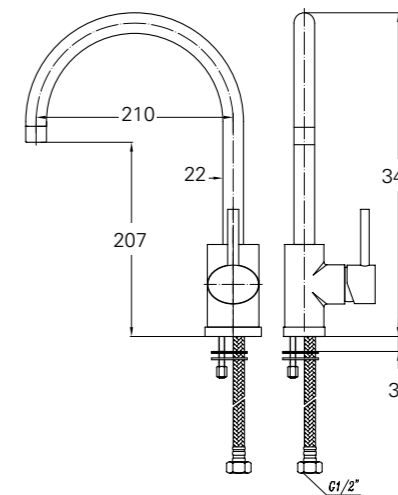

Upstands are available as an optional extra: 100mm high upstand + 200mm high upstand. Upstand supplied loose to fit in place.

Custom fit tops: Depth 600mm. We can cut to fit up to 3600mm.

Packer: 16mm packers are available to fit between unit and wall.

CUPBOARDS

CODE	DESCRIPTION	A	B	C
LTT60	600mm Laundry Top Cupboard, Painted White	600	710	300
LTT60T*	600mm Laundry Top Cupboard, Timber Veneer	600	710	300
LTT60M*	600mm Laundry Top Cupboard, Melamine	600	710	300
LTT75	750mm Laundry Top Cupboard, Painted White	750	710	300
LTT75T*	750mm Laundry Top Cupboard, Timber Veneer	750	710	300
LTT75M*	750mm Laundry Top Cupboard, Melamine	750	710	300
LTC	Tall Cupboard, Painted White	450	2100	590
LTCT*	Tall Cupboard, Timber Veneer	450	2100	590
LTCX5	Tall Cupboard with 5 Shelves, Painted White	450	2100	590
LTCTX5*	Tall Cupboard with 5 Shelves, Timber Veneer	450	2100	590

NOTES

*NON STOCK ITEM **Basins fit a standard 40mm basket waste.

NB. Drawings indicate the technical measurement only and are not a reflection of how the units will look.

SHELVES

CODE	DESCRIPTION	A	B	C
S30	300mm Shelf, Painted White	300	150	25
S30T*	300mm Shelf, Timber Veneer	300	150	25
S60	600mm Shelf, Painted White	600	150	25
S60T*	600mm Shelf, Timber Veneer	600	150	25
S90	900mm Shelf, Painted White	900	150	25
S90T*	900mm Shelf, Timber Veneer	900	150	25
S120	1200mm Shelf, Painted White	1200	150	25
S120T*	1200mm Shelf, Timber Veneer	1200	150	25

TAPWARE

CK1006
Laundry Mixer