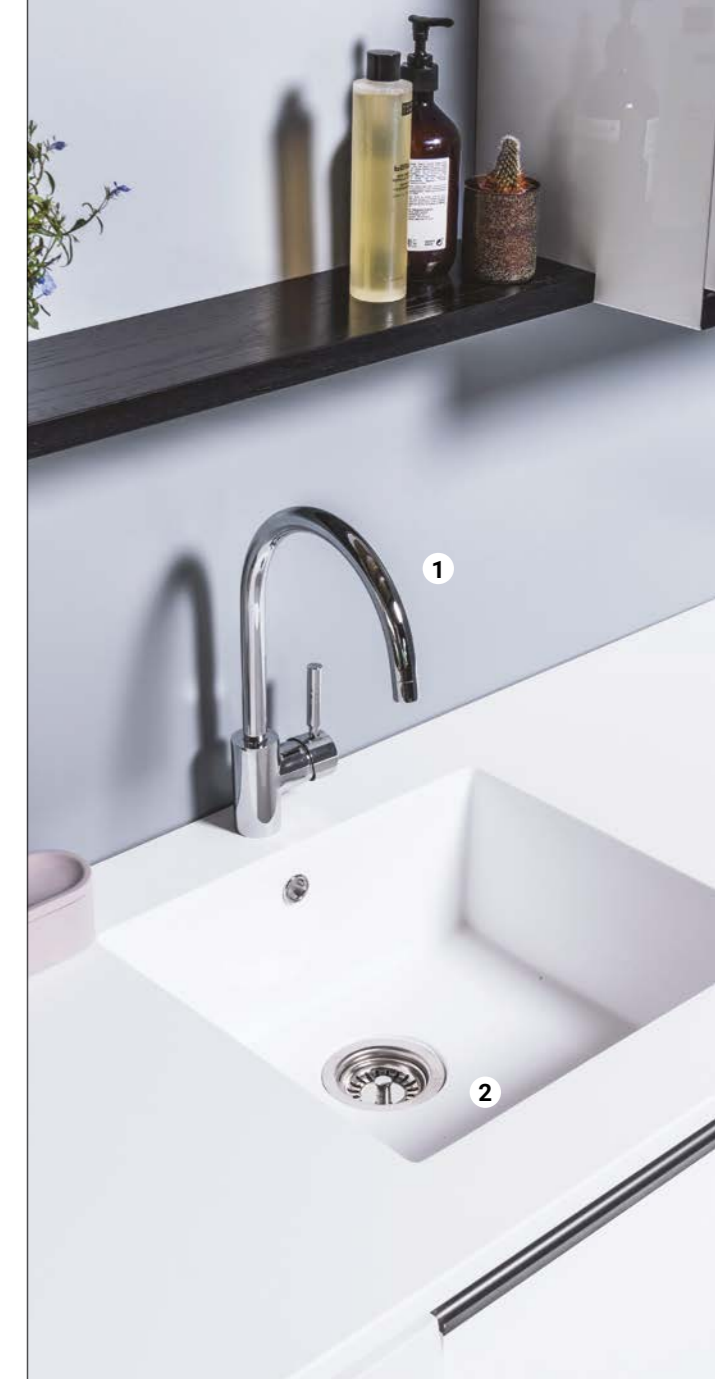

/STORAGE SYSTEMS & EXTRAS/

FINISH WITH A STYLISH STORAGE SOLUTION FROM $115

S120T 1200 Shelf in Dark Oak
LTT75 750 Cabinet painted White with black handles

LTC Cupboard with 1 Fixed Shelf painted White

LEP End Panel painted White

1/ SHELVES

300mm Shelf
S30 Painted White // $115
S30T Timber Veneer // $145

600mm Shelf
S60 Painted White // $125
S60T Timber Veneer // $150

900mm Shelf
S90 Painted White // $145
S90T Timber Veneer // $160

1200mm Shelf
S120 Painted White // $145
S120T Timber Veneer // $160

2/ TOP CUPBOARDS

600mm Top Cupboard
H710 x W600 x D290

LTT60 Painted White // $520
LTT60T Timber Veneer // $755
LTT60M Melamine // $520

750mm Top Cupboard (2 Doors)
H710 x W750 x D300

LTT75 Painted White // $600
LTT75T Timber Veneer // $850
LTT75M Melamine // $580

OPTIONAL EXTRAS

HLB
Black recessed handle // Add $45

3/ TALL CUPBOARDS

Cupboard with 1 Fixed Shelf
H2100 x W450 x D590

LTC Painted White // $980
LTCT Timber Veneer // $1550
LTCM Melamine // $980

Cupboard with 5 Shelves
H2100 x W450 x D590

LTCX5 Painted White // $1045
LTCTX5 Timber Veneer // $1930
LTCMX5 Melamine // $1045

4/ END PANELS

LEP Painted White // $180
LEPT Timber Veneer // $250
LEPM Melamine // $150

OPTIONAL EXTRAS

LES
Laundry top end wall support bracket
75mm x 500mm x 16mm
// $25

LPP
Vanity Packer
870mm x 100mm x 16mm
White & Melamine // $85
Timber Veneer // $120

NB. All shelves, cupboards & end panels available in custom colours and gloss timber veneer finish; Refer to page 26 for more details.

/TAPWARE/

1/ LAUNDRY TAP

CK1006
Laundry Mixer
5 Star WELS Rating
// $180

NB. The tapware pricing is without waste.

2/ BASKET WASTE

WSB76SS
Basket waste for laundry tub
// $45