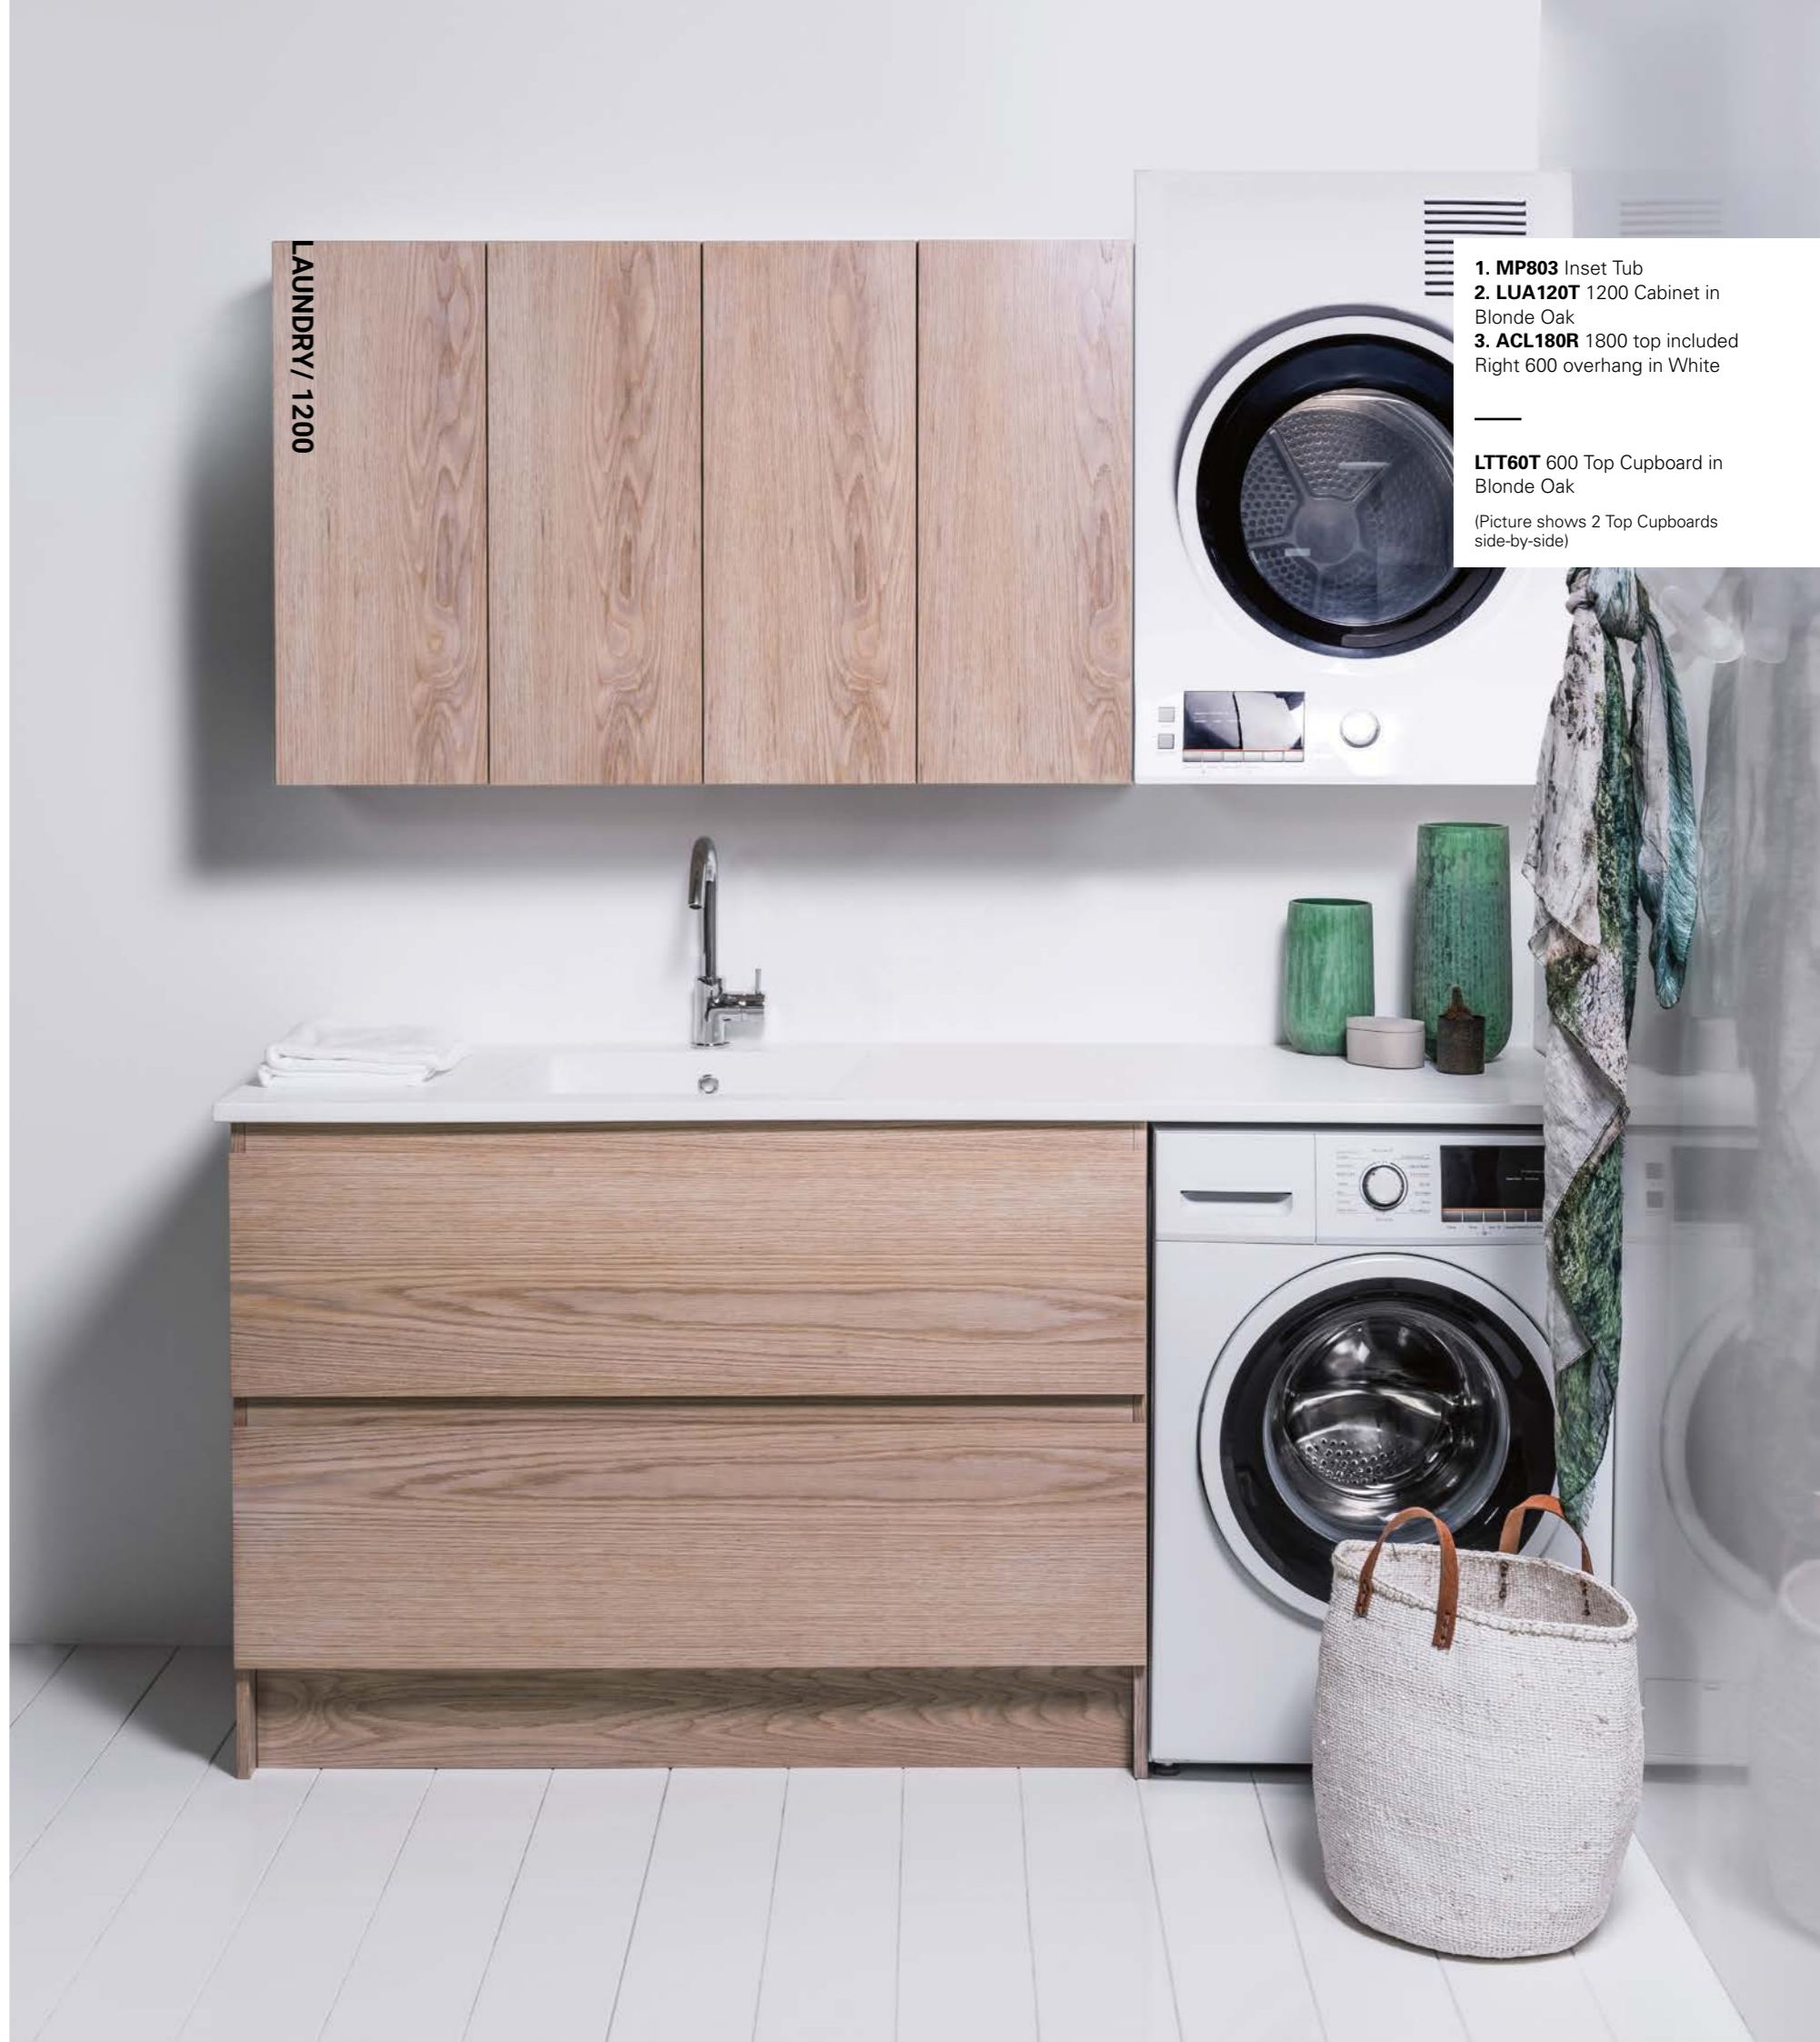

LAUNDRY / 1200

1. **MP803** Inset Tub
2. **LUA120T** 1200 Cabinet in Blonde Oak
3. **ACL180R** 1800 top included Right 600 overhang in White

LTT60T 600 Top Cupboard in Blonde Oak

(Picture shows 2 Top Cupboards side-by-side)