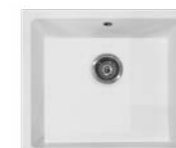

MP803
Inset Tub
// Add $150