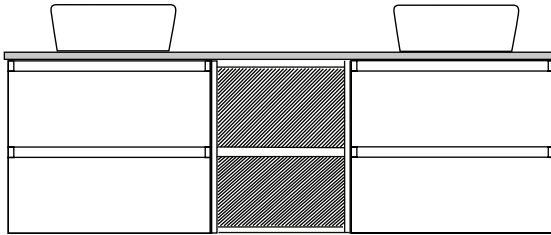

WALL HUNG, 4 DRAWERS & (LEFT OR RIGHT) 400 OPEN SHELF MODULE

Size (Includes 400 Open Shelf)

- 1580 (2x 590 drawers + 400 OS)
- 1880 (2x 750 drawers + 400 OS)

Basin Position (Tick one)

- Single - Left Offset
- Single - Right Offset
- Double Basin

Size (Includes 400 Open Shelf)

- 1300 (900 drawers + 400 OS)
- 1400 (1000 drawers + 400 OS)
- 1600 (1200 drawers + 400 OS)

Open Shelf Position

- OR
- Left* Right*

STEP 2. CABINET FINISH

TIMBER VENEER

- Coffee
- Chestnut
- Dark Oak
- Natural Oak