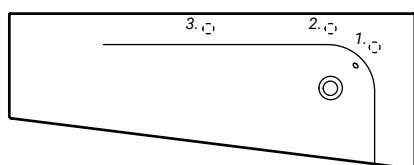

WALL HUNG, 1300 TAPERED BASIN

Left (DX) Basin Taphole Options:

- Bowl
- Left
 - Right

OR

Right (SX) Basin Taphole Options:

- Taphole
- 1 (45°)
 - 2 (90°)
 - 3 (180°)

Refer to bathco.co.nz for pricing & details