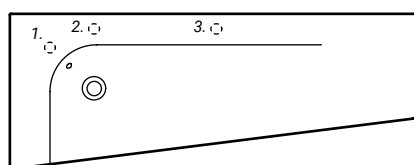

WALL HUNG, 1300 TAPERED BASIN

Left (DX) Basin Taphole Options:

- Bowl
- Left
 - Right

OR

Right (SX) Basin Taphole Options:

- Taphole
- 1 (45°)
 - 2 (90°)
 - 3 (180°)

Refer to bathco.co.nz for pricing & details