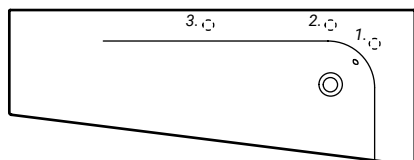

Bowl

- Left
- Right

OR

Right (SX) Basin Taphole Options:

Taphole

- 1 (45°)
- 2 (90°)
- 3 (180°)

MICHEL CÉSAR
VCBC
BURLINGTON
LAUNDRY

/ WHERE BATHROOMS
 & LAUNDRIES
 COME TOGETHER
 BEAUTIFULLY /
orders@bathco.co.nz
bathco.co.nz