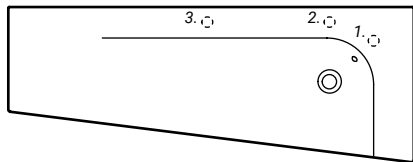

Right Hand Basin (DX)

Counter Top

- Left
- Right

OR

Left Hand Basin (SX)

Taphole

- 1 (45°)
- 2 (90°)
- 3* (180°)

Chrome Towel Rail