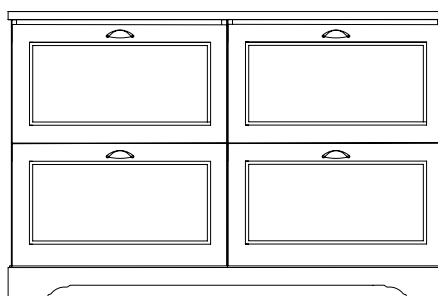

4 drawer single or double basin:

☐	1130	☐	1350	☐	1550

Skirting options:

☐	
☐	Classic
☐	
☐	Plain

Ceramic single bowl top

☐ Single

Skirting options:

☐		☐	
☐	Classic	☐	Plain

Ceramic single bowl top

☐ Single