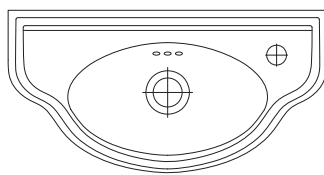

EDWARDIAN BASIN

515mm

With Towel Rail

CURVED BASIN

500mm

CORNER BASIN

600mm

With Towel Rail

TAPHOLE OPTIONS

One
Rightside only

Two

TAPHOLE OPTIONS

One
Rightside only

Two

TAPHOLE OPTIONS

One