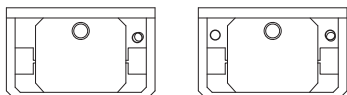

EDWARDIAN BASIN

515mm

With Towel Rail

CURVED BASIN

500mm

CORNER BASIN

600mm

With Towel Rail

TAPHOLE OPTIONS

One
Rightside only

Two

TAPHOLE OPTIONS

One
Rightside only

Two

TAPHOLE OPTIONS

One