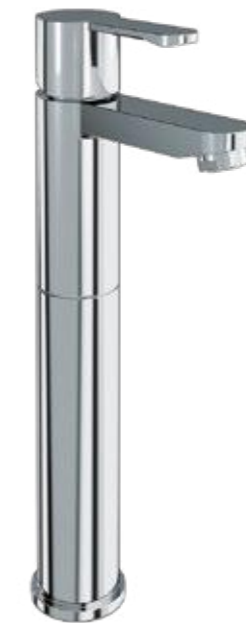

\$225

5A3.1380
Bath Shower Mixer
with Diverter
W132 x H192 x D77

\$220

5A3.1375
Extended Single
Lever Basin Mixer
W45 x H324 x D138
5 Star WELS Rating

\$820

CW24
Mono Bath Filler
with Shroud
W55 x H166 x D197
5A3.1378 Shroud
W130 x H735 x D130