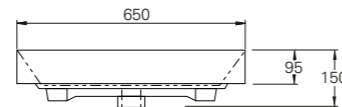

17065-KL
Synergy Basin Top 650mm