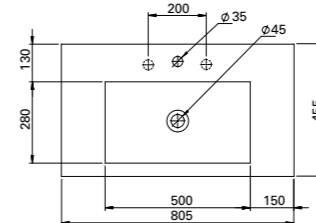

CAN02011
Cangas Basin Top 800mm