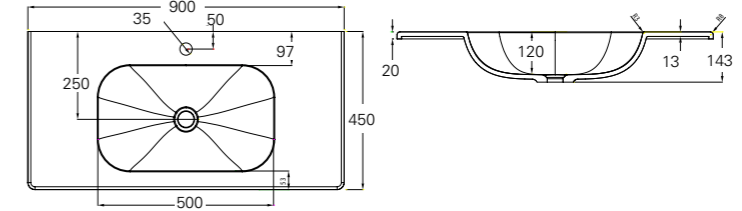

OA9045
Fresh Basin Top 900mm