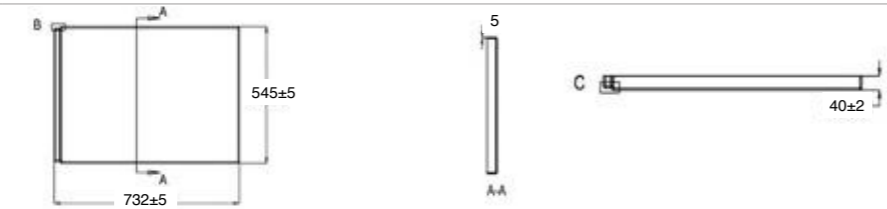

1B1.1151
1700 Bath End Panel