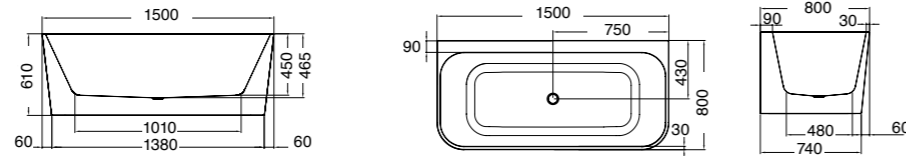

ACRYLIC BATHS (CONTINUED) (See page 60)

15.B.26772
Curve mini
back-to-wall