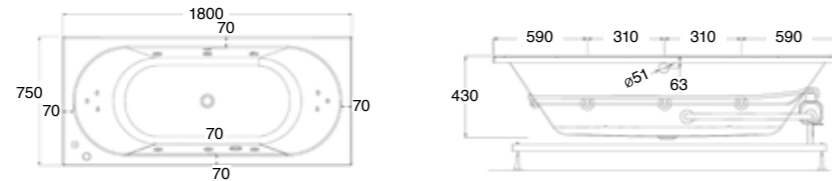

1B1.1147
Whirlpool
1800mm

NOTES

SKIRT BATHS: Height does not allow for feet, height for adjustable 110-150mm. Panels & legs – All panel packs are supplied with both a male and female panel and are 100mm high - made from acrylic (not grp). All panel packs are supplied with legs (adjustable in height for leveling) with adjustable telescopic arms. The ends of these arms have a magnetic plate, which marries up with the inside of the panel - you can remove the panel for maintenance, and re-fit very easily. Depending on the size, further legs (adjustable in height for leveling) are included.