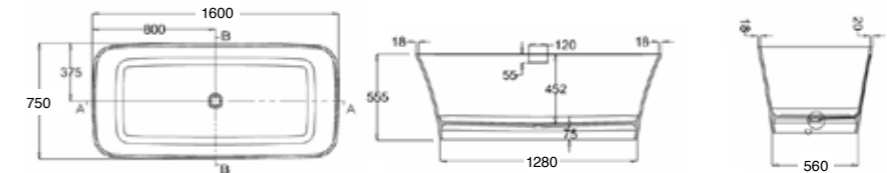

1B1.1410
Palermo bath

1B1.1411
Palermo Piccolo bath

1B1.1412
Vista bath

1B1.1413
Vista Piccolo bath

198.A.19748
Lonio bath

NON STOCK BATHS – CLEARSTONE BATHS (See pages 65)

SHOWER LINERS

Product Code	Side 1 (W)	Side 2 (W)	Side 3 (W)	Height	Description
LNR90901950	900	900	-	1950	2-Sided Acrylic Shower Liner
LNR90121950	900	1200	-	1950	2-Sided Acrylic Shower Liner
LNR10101950	1000	1000	-	1950	2-Sided Acrylic Shower Liner
LNR9090901950	900	900	900	1950	3-Sided Acrylic Shower Liner
LNR1010101950	1000	1000	1000	1950	3-Sided Acrylic Shower Liner
LNR9012901950	900	1200	900	1950	3-Sided Acrylic Shower Liner