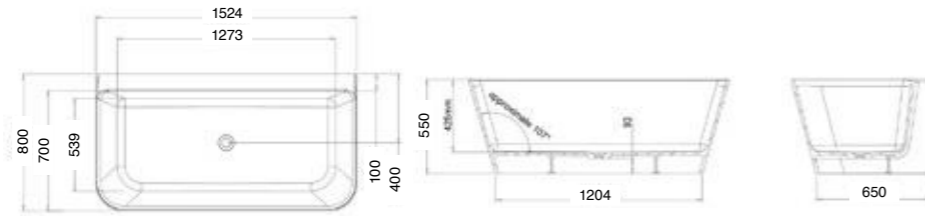

N3ACS
Patinato Petite
Clearstone