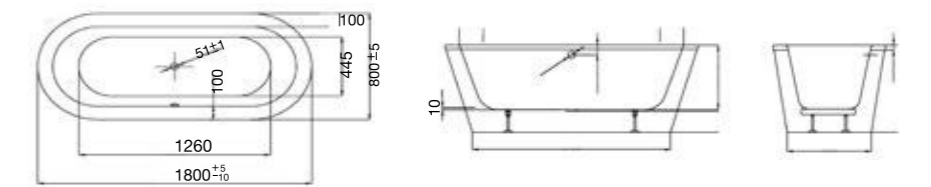

RLG1803
Tasman