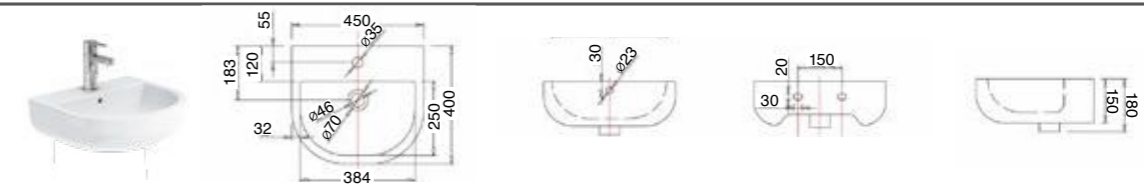

ACCESSIBLE BATHROOMS (See page 83)

CM.0001
Compact Basin 450

CM.0002
Compact Basin 550