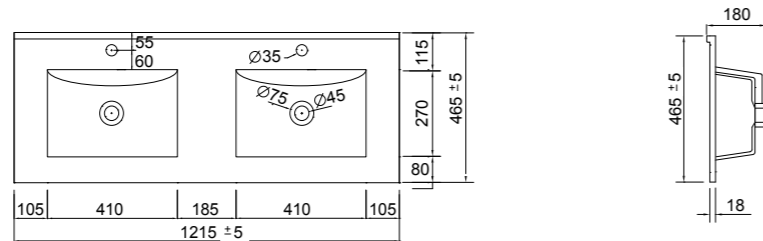

416.B.28079
Zara Basin Top 1200mm
Double Basin