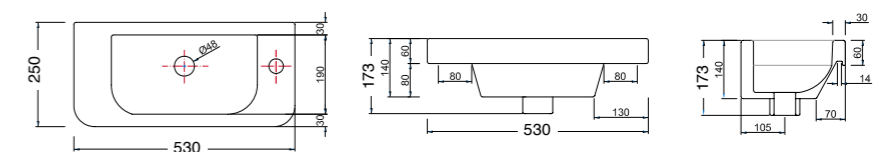

BASIN TOP – SPACE (See page 43)

Z01
Space Basin Top 500mm