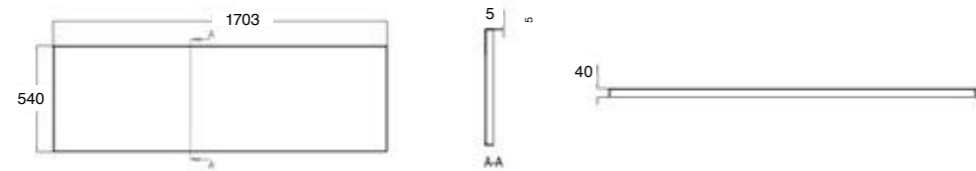

SKIRT BATH PANELS (See page 64)

1B1.1150
1700 Bath Front Panel