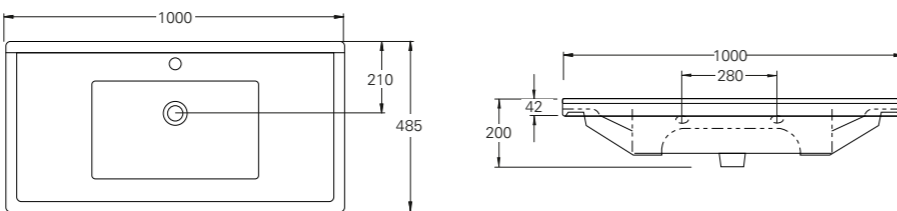

8100-KL
English Classic Basin Top
1000mm