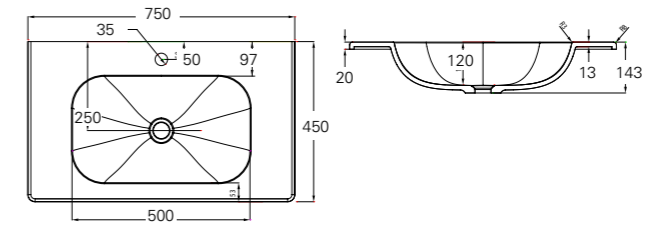

BASIN TOP – FRESH (See pages 30 – 33)

OA7545
Fresh Basin Top 750mm