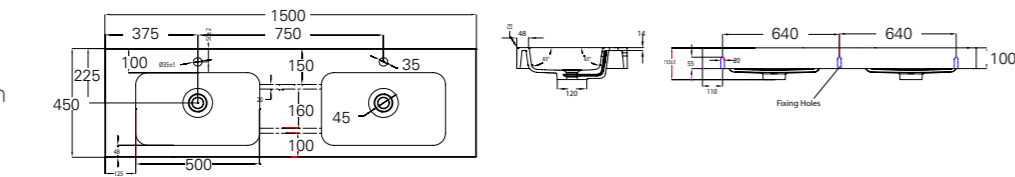

1B3.1314
Splash Basin Top 1500mm
Double Bowl