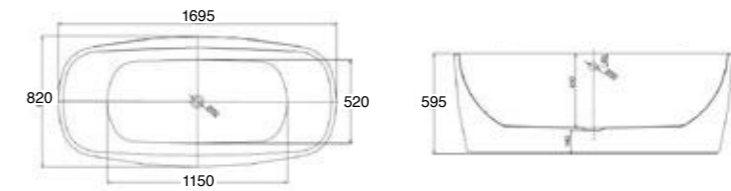

319.B.19909
Loop