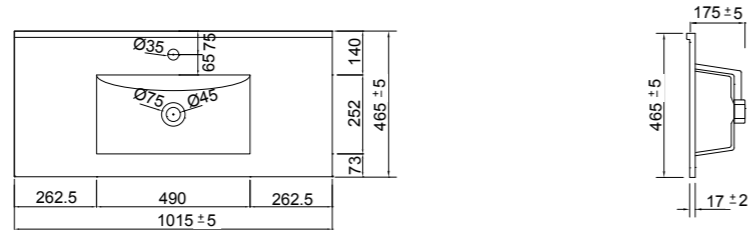

BASIN TOP – ZARA (CONTINUED) (See pages 34 – 39)

416.B.28077
Zara Basin Top 1000mm