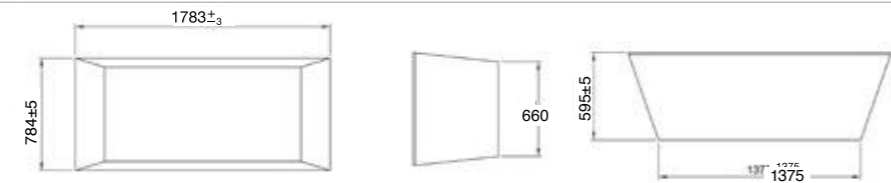

1B1.1143
1800 4-Sided Skirt