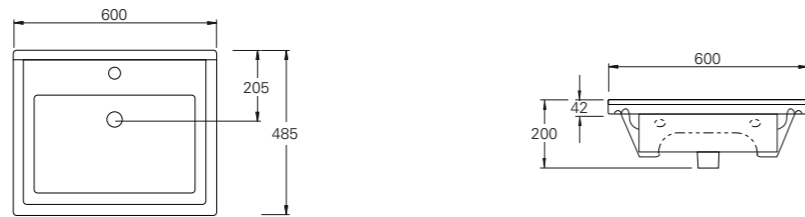

BASIN TOP – ENGLISH CLASSIC (See pages 16 – 19)

8060-KL
English Classic Basin Top
600mm