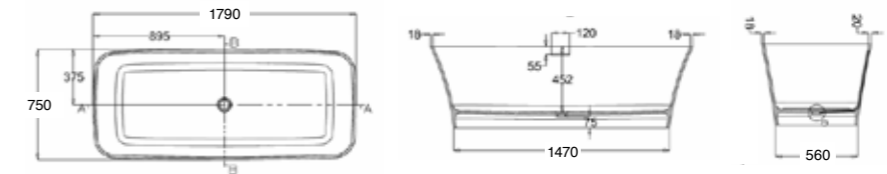

1B1.1410
Palermo bath