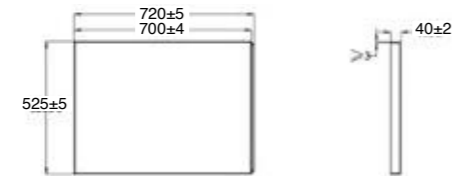

1B1.1024
B Shower Bath
End panel