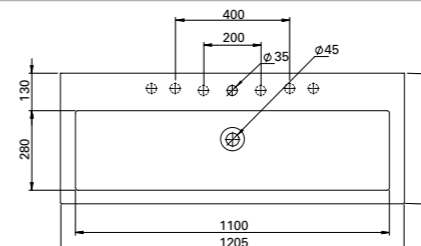

CAN05011
Cangas Basin Top 1200mm