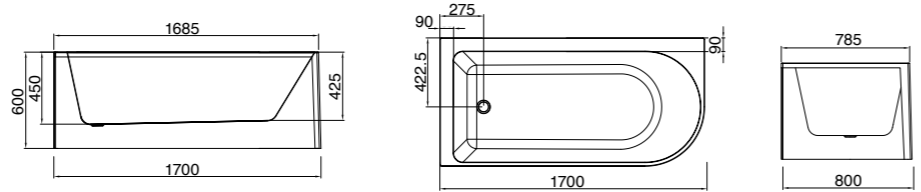

15.B.27819
Curve Corner Bath
(Right side curve)