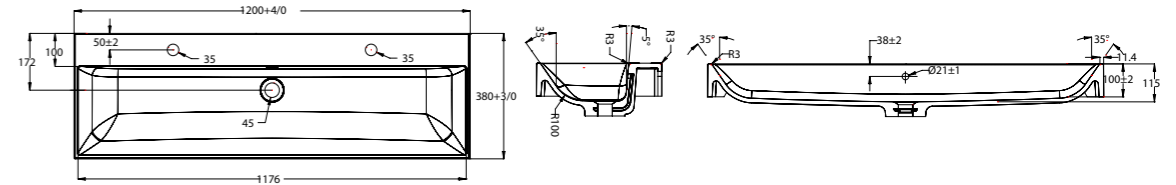

BNT-1238
Paris Basin Top 1200mm