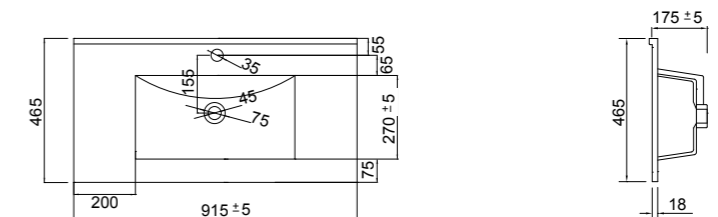

416.B.27447
Zara Basin Top 900mm