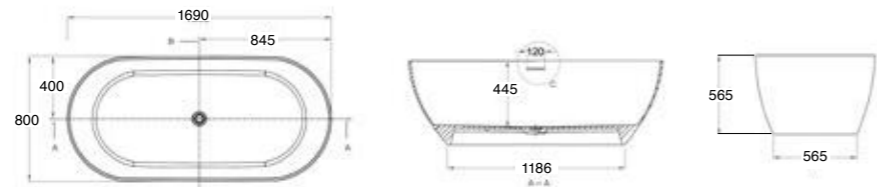

1B1.1311
Form