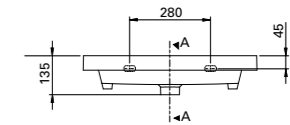

\$90

K5131-23
Black

Fabulous in-wall cisterns fit into 90mm walls.
The fully framed cistern has adjustable height
and comes complete with 100mm water outlet.

BASIN TOP – CANGAS (See pages 10 – 15)

CAN01011
Cangas Basin Top 600mm