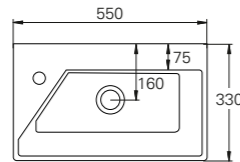

BASIN TOP – SYNERGY (See page 43)

17055-KL
Synergy Basin Top 550mm