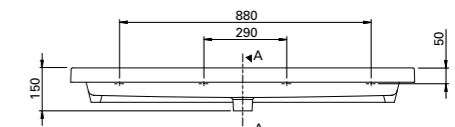

In-wall Cisterns

STYLISHLY DISCREET

In-wall cisterns & flush plates.
Out of sight, out of mind.

$440

3D1.1004
In-wall cistern with steel frame for wall-hung toilets. Adjustable dual flush valve and height frame.
4 Star WELS Rating

$250

3D1.1005
In-wall cistern for floor standing toilets. Adjustable dual flush valve.
4 Star WELS Rating

**K5130
FLUSH PLATE -
ROUND**

$70

3D1.1006
White

$90

3D1.1007
Chrome High Gloss

$90

3D1.1008
Chrome Matt

$90

K5130-23
Black

**K5131
FLUSH PLATE -
RECTANGLE**

$70

3D1.1009
White

$90

3D1.1010
Chrome High Gloss

$90

3D1.1011
Chrome Matt

$90

K5131-23
Black

Fabulous in-wall cisterns fit into 90mm walls.
The fully framed cistern has adjustable height
and comes complete with 100mm water outlet.

BASIN TOP – CANGAS (See pages 10 – 15)

CAN05011
Cangas Basin Top 1200mm

NOTES

Allow +/- 10mm for all measurements.