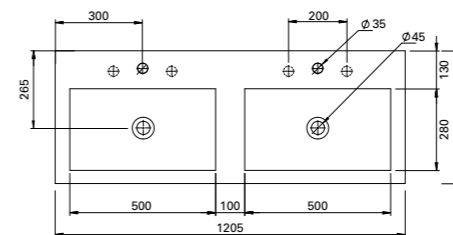

CAN04011
Cangas Basin Top 1200mm
Double Bowl