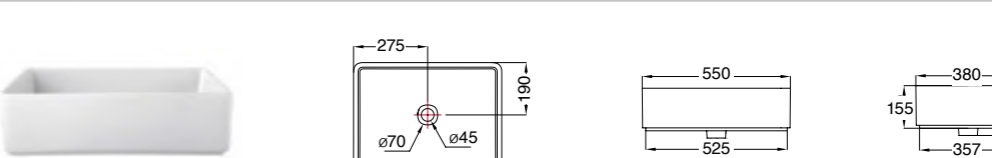

4A1.1160
Rectangle Ceramic Basin