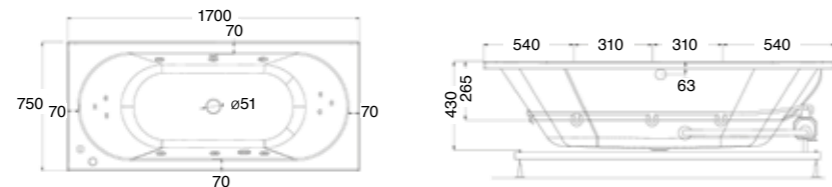

WHIRLPOOLS BATHS (See page 61)

1B1.1146
Whirlpool
1700mm