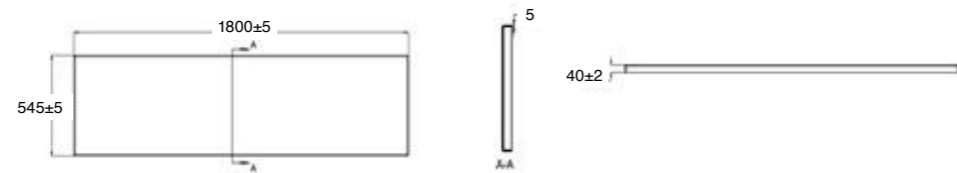

1B1.1152
1800 Bath Front Panel