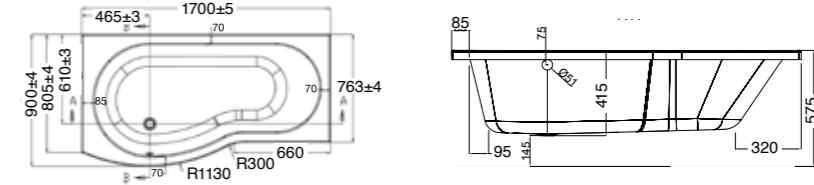

SHOWER BATHS (See pages 62 – 63)

1B1.1011
Square Shower Bath
Left Hand

1B1.1012
Square Shower Bath
Right Hand

1B1.1013
B Shower Bath
Left Hand

1B1.1014
B Shower Bath
Right Hand

SKIRT BATHS (See page 64)

1B1.1140
Drop Me
1700mm