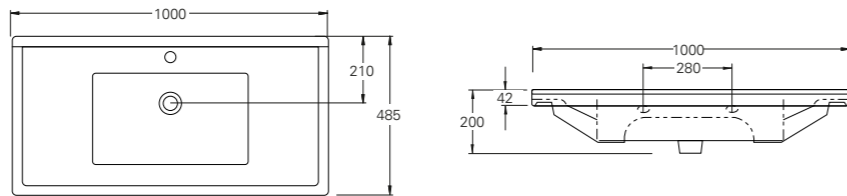

8080-KL
English Classic Basin Top
800mm