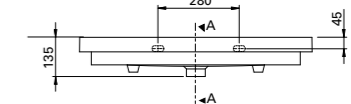

In-wall Cisterns

STYLISHLY DISCREET

In-wall cisterns & flush plates.
Out of sight, out of mind.

$440

3D1.1004
In-wall cistern with steel frame for wall-hung toilets. Adjustable dual flush valve and height frame.
4 Star WELS Rating

$250

3D1.1005
In-wall cistern for floor standing toilets. Adjustable dual flush valve.
4 Star WELS Rating

**K5130
FLUSH PLATE -
ROUND**

$70

3D1.1006
White

$90

3D1.1007
Chrome High Gloss

$90

3D1.1008
Chrome Matt

$90

K5130-23
Black

**K5131
FLUSH PLATE -
RECTANGLE**

$70

3D1.1009
White

$90

3D1.1010
Chrome High Gloss

$90

3D1.1011
Chrome Matt

$90

K5131-23
Black

Fabulous in-wall cisterns fit into 90mm walls.
The fully framed cistern has adjustable height
and comes complete with 100mm water outlet.

BASIN TOP – CANGAS (See pages 10 – 15)

CAN02011
Cangas Basin Top 800mm

NOTES

Allow +/- 10mm for all measurements.