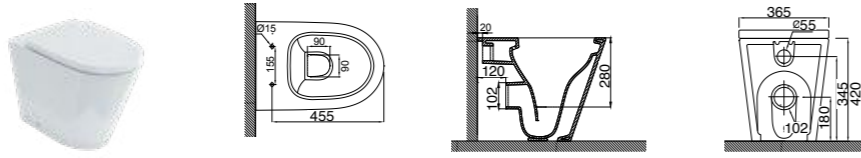

SPH-354
Sphere Easy-Height Rimless wall-hung toilet suite with in-wall cistern, flush plate & soft close seat