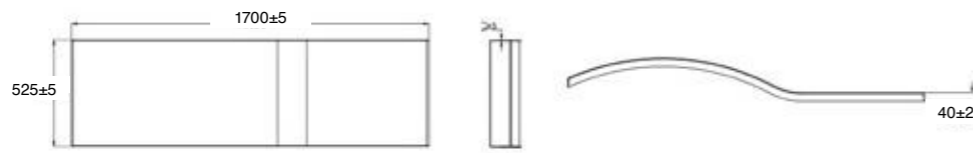

1B1.1023
B Shower Bath
Front panel