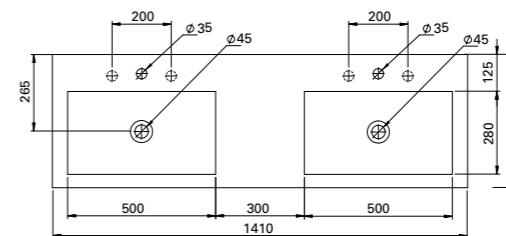

CAN06011
Cangas Basin Top 1400mm
Double Bowl