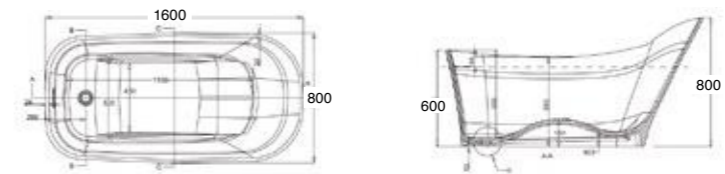

NON STOCK BATHS – NATURAL STONE BATHS (See page 65)

N14
Nebbia bath