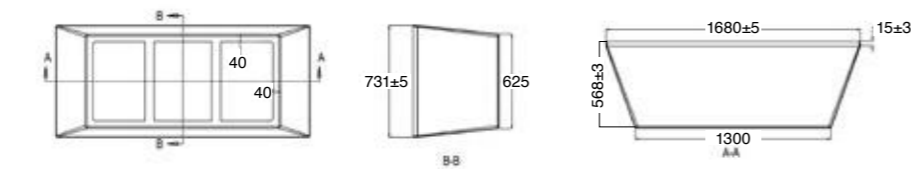

1B1.1142
1700 4-Sided Skirt