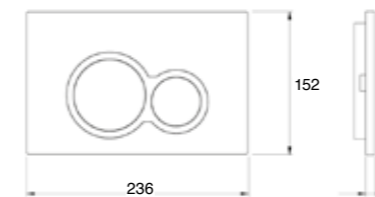

3D1.1005
In-wall cistern. Adjustable dual flush valve.

FLUSH PLATES (See page 84)

3D1.1006 White

3D1.1007 Chrome High Gloss

3D1.1008 Chrome Matt

K5130-23 Black

3D1.1009 White

3D1.1010 Chrome High Gloss