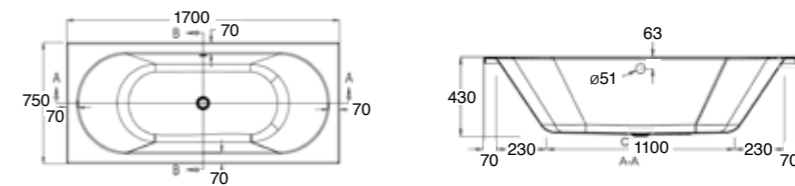

1B1.1148
Drop You
1700mm