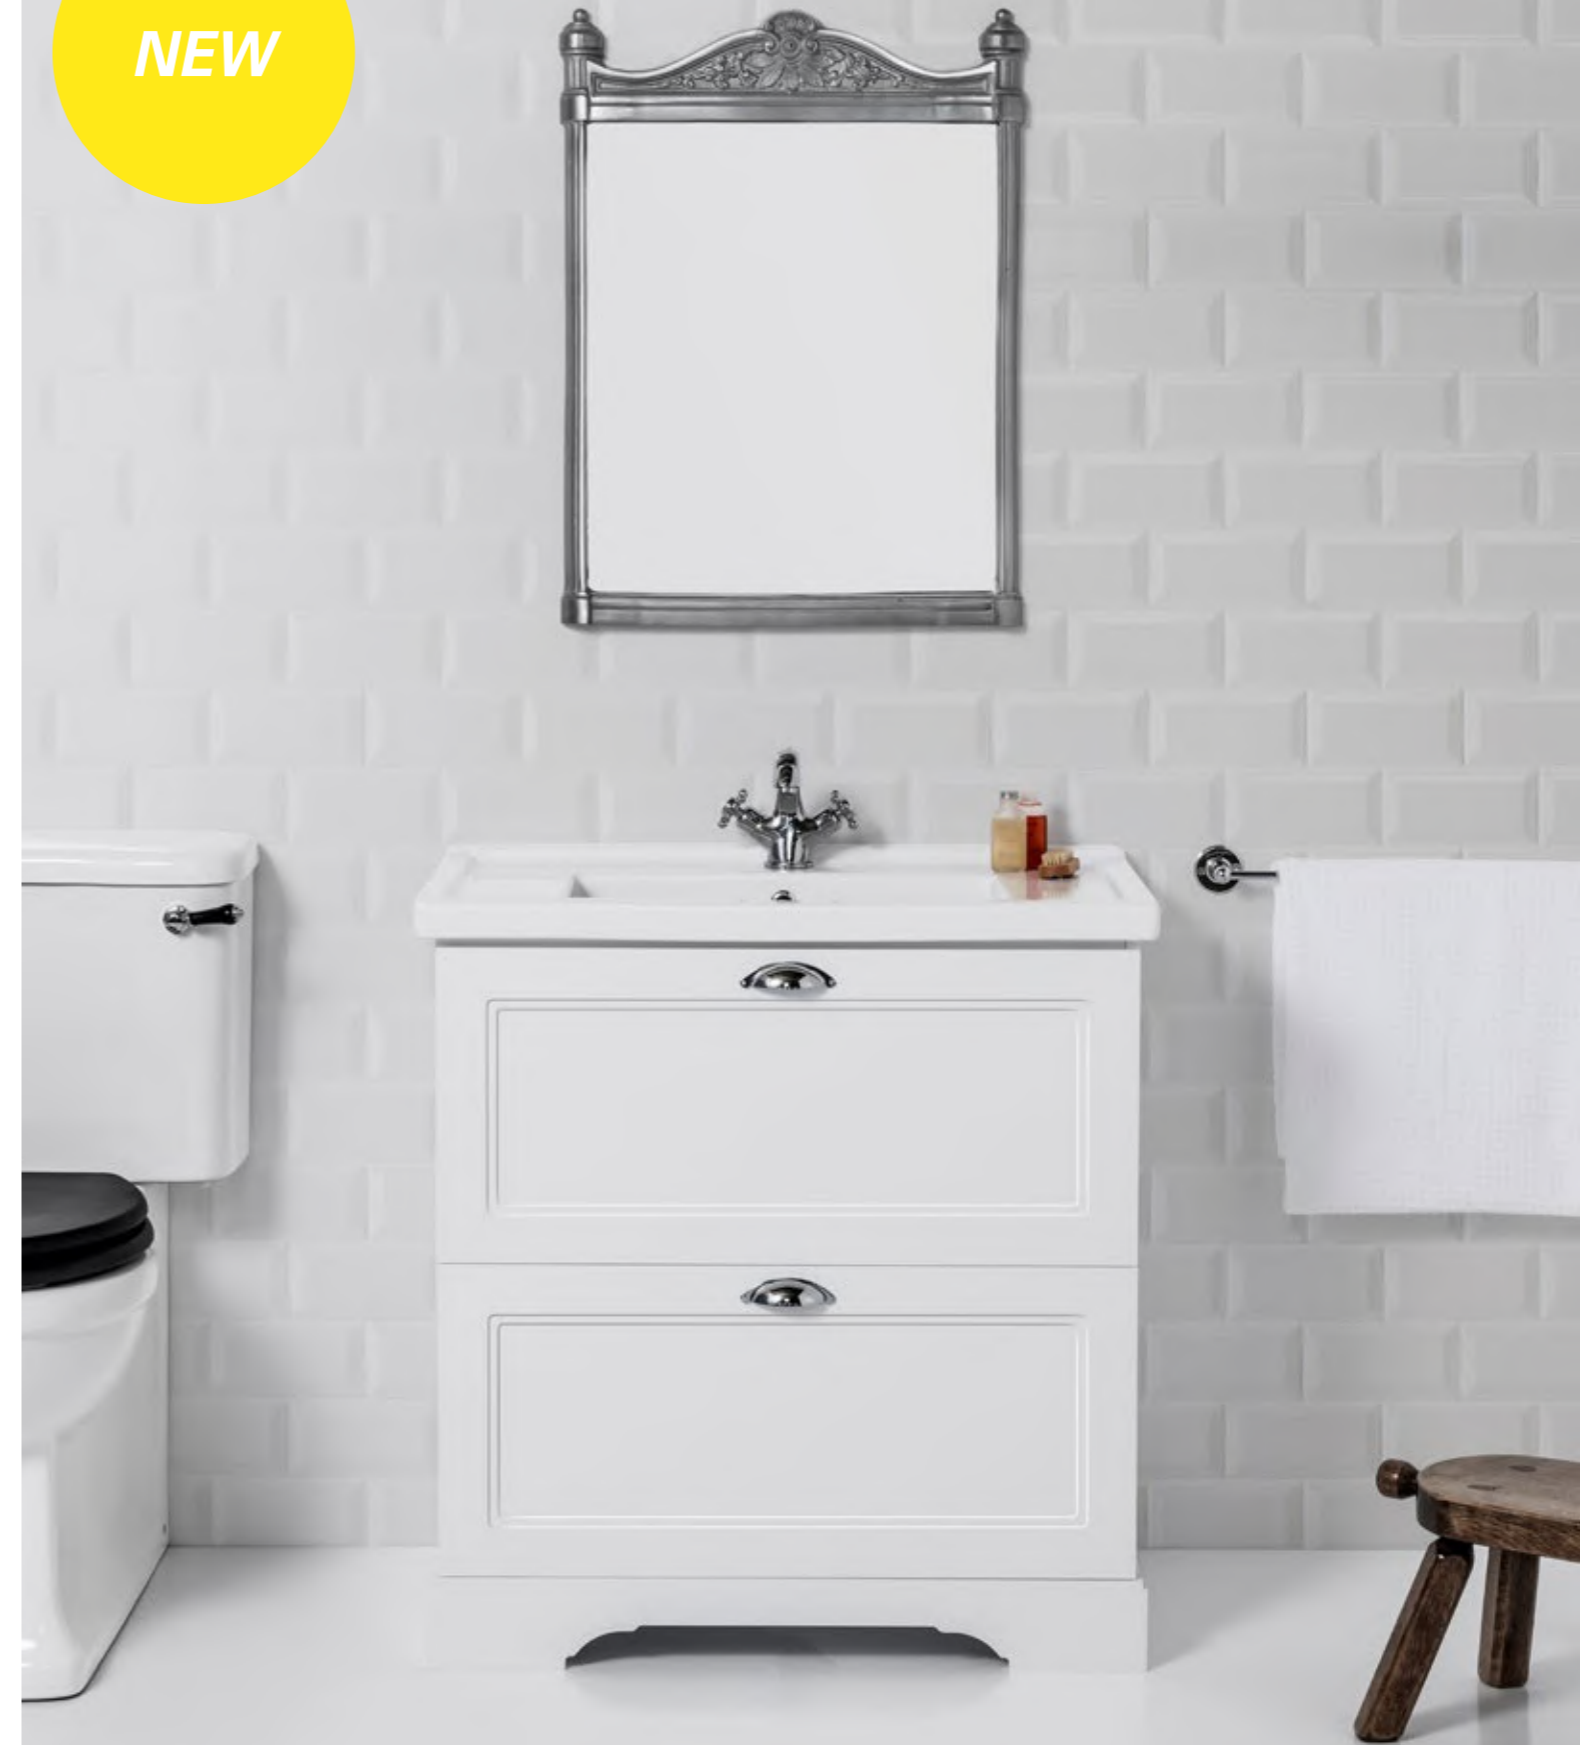

ENGLISH CLASSIC ENG810D2