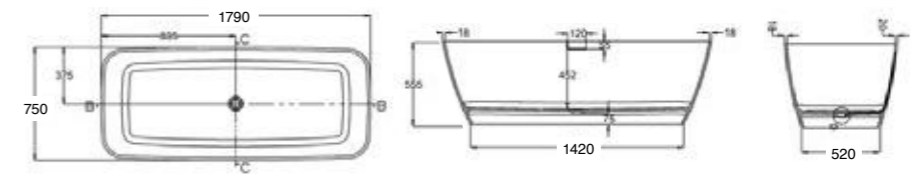

1B1.1410
Palermo bath

1B1.1411
Palermo Piccolo bath

1B1.1412
Vista bath

1B1.1413
Vista Piccolo bath

198.A.19748
Lonio bath

NON STOCK BATHS – CLEARSTONE BATHS (See pages 65)

SHOWER LINERS

Product Code	Side 1 (W)	Side 2 (W)	Side 3 (W)	Height	Description
LNR90901950	900	900	-	1950	2-Sided Acrylic Shower Liner
LNR90121950	900	1200	-	1950	2-Sided Acrylic Shower Liner
LNR10101950	1000	1000	-	1950	2-Sided Acrylic Shower Liner
LNR9090901950	900	900	900	1950	3-Sided Acrylic Shower Liner
LNR1010101950	1000	1000	1000	1950	3-Sided Acrylic Shower Liner
LNR9012901950	900	1200	900	1950	3-Sided Acrylic Shower Liner