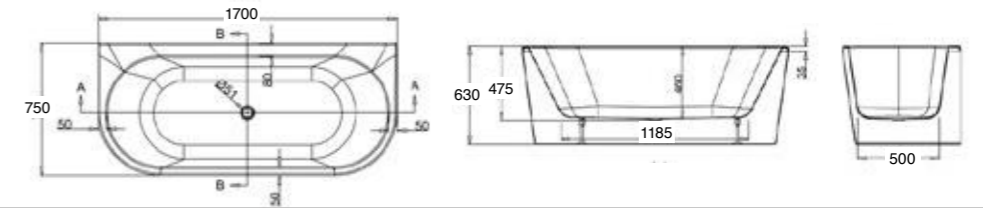

ACRYLIC BATHS (See pages 59 – 60)

1B1.1430
Saturn