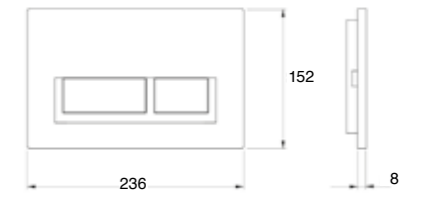

3D1.1011 Chrome Matt

K5131-23 Black

NOTES

Onda accessible back-to-wall toilets meet NZS 4121.

[^]Rest, Cascade and Sphere toilets: Pan set outs reflect the range permissible within the pan shroud with a range of connectors.