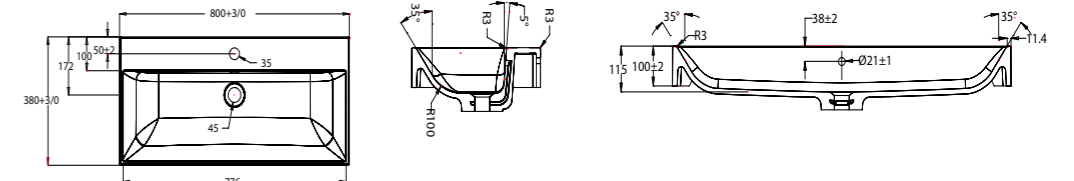

BNT-838
Paris Basin Top 800mm