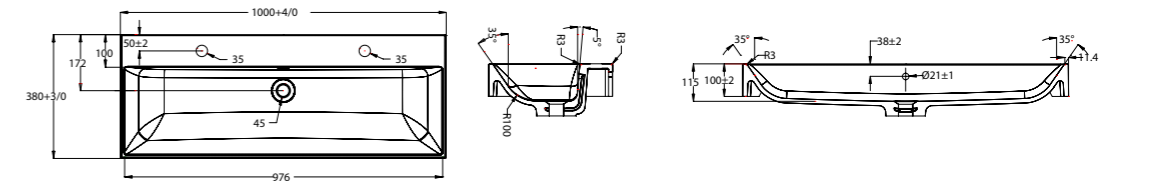

BNT-1038
Paris Basin Top 1000mm