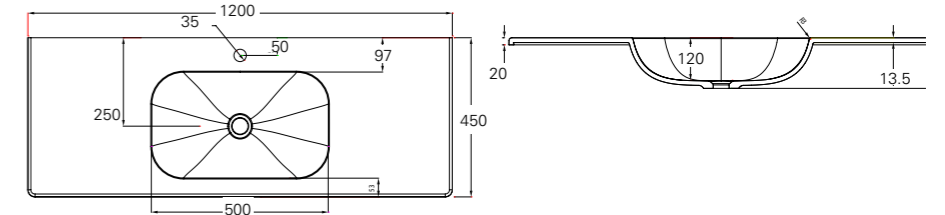

OA1245
Fresh Basin Top 1200mm