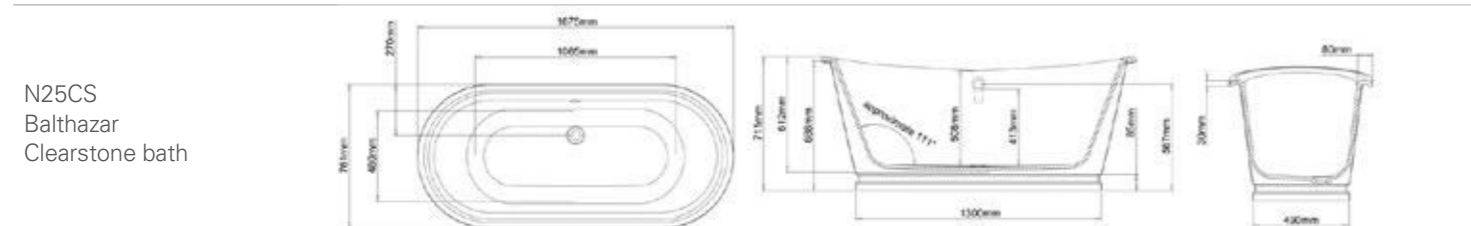

1B1.1410
Palermo bath

1B1.1411
Palermo Piccolo bath

1B1.1412
Vista bath

1B1.1413
Vista Piccolo bath

198.A.19748
Lonio bath

NON STOCK BATHS – CLEARSTONE BATHS (See pages 65)

SHOWER LINERS

Product Code	Side 1 (W)	Side 2 (W)	Side 3 (W)	Height	Description
LNR90901950	900	900	-	1950	2-Sided Acrylic Shower Liner
LNR90121950	900	1200	-	1950	2-Sided Acrylic Shower Liner
LNR10101950	1000	1000	-	1950	2-Sided Acrylic Shower Liner
LNR9090901950	900	900	900	1950	3-Sided Acrylic Shower Liner
LNR1010101950	1000	1000	1000	1950	3-Sided Acrylic Shower Liner
LNR9012901950	900	1200	900	1950	3-Sided Acrylic Shower Liner