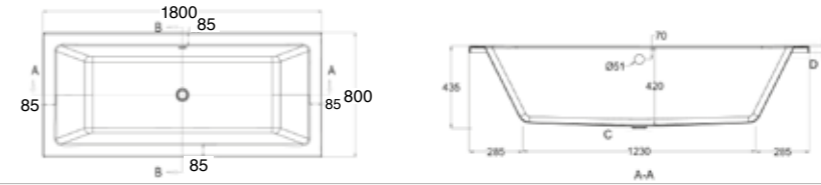

1B1.1141
Drop Me
1800mm