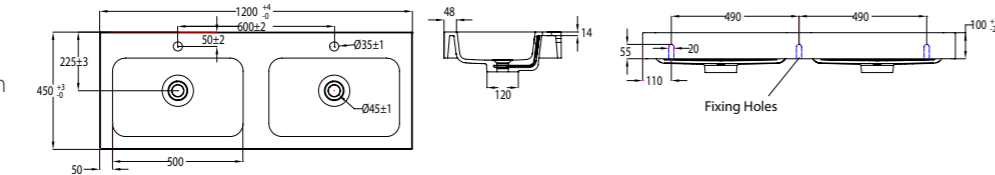

14150-KL
Sharp Basin Top 1040mm

14120-KL
Sharp Basin Top 1200mm

BASIN TOP – SPLASH (See pages 26 – 29)

1B3.1170
Splash Basin Top 600mm

1B3.1171
Splash Basin Top 900mm

1B3.1316
Splash Basin Top 1200mm

1B3.1173
Splash Basin Top 1200mm
Double Bowl