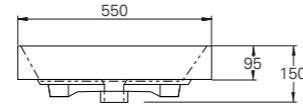

BASIN TOP – SYNERGY (See page 43)

17055-KL
Synergy Basin Top 550mm