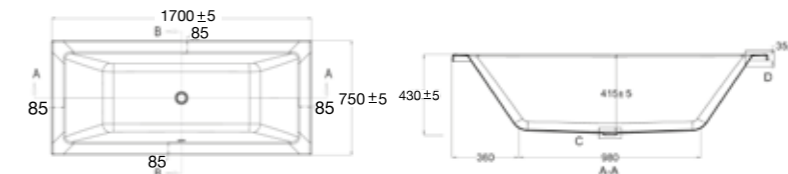

SHOWER BATHS (See pages 62 – 63)

1B1.1011
Square Shower Bath
Left Hand

1B1.1012
Square Shower Bath
Right Hand

1B1.1013
B Shower Bath
Left Hand

1B1.1014
B Shower Bath
Right Hand

SKIRT BATHS (See page 64)

1B1.1140
Drop Me
1700mm