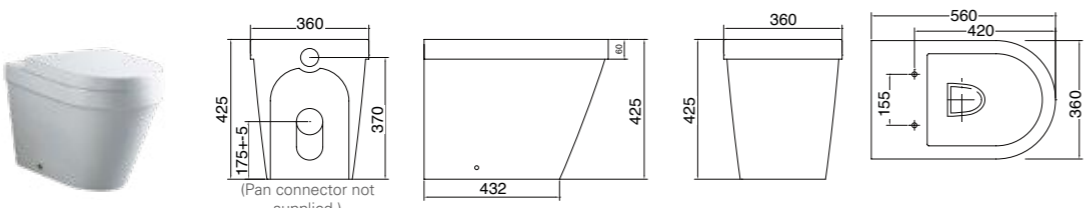

Z22
Onda back to wall bidet