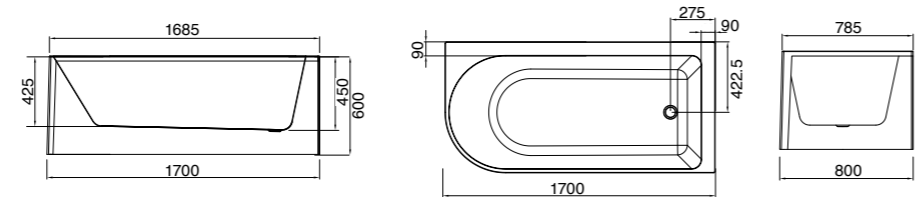

15.B.27820
Curve Corner Bath
(Left side curve)

BATH LINERS

Product Code	Side 1 (W)	Side 2 (W)	Side 3 (W)	Height	Description
LNR17811500	810	1700	-	1500	2-Sided Acrylic Bath Liner
LNR85171500	850	1700	-	1500	2-Sided Acrylic Bath Liner
LNR8517851500	850	1700	850	1500	3-Sided Acrylic Bath Liner