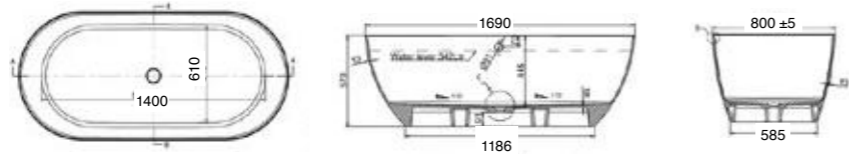

325.A.21128
Form Clearstone