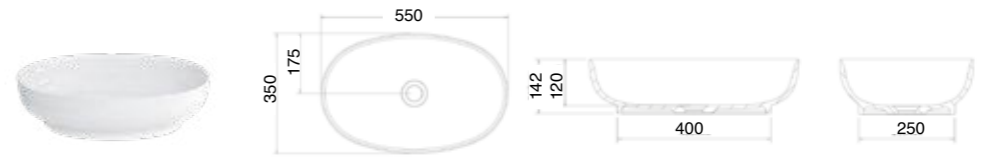

B13ECS
Puro ClearStone Basin