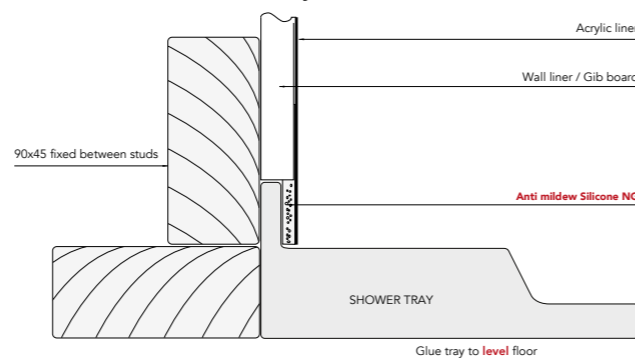

Acrylic Shower Trays

ABOUT OUR SHOWER TRAYS

All you need to get your shower looking modern, stylish and elegant.

Our range of lightweight acrylic shower trays have been designed with the best quality materials and a contemporary look. All trays come with an easy clean waste and sealing tape and acrylic upstands on two sides.

PU TRAYS

The trays are acrylic capped reinforced trays with a smooth under-surface. (Available with upstands, refer to page 59)

Recommended Installation Of Shower Trays With Moulded Upstands

Factory fitted upstand detail

Shower Components

YOUR CHOICE OF FINISHING TOUCHES

$40

HFW
Easy Clean Waste

$55 ▲

SF586
Tiling Strip -
3000mm length

$50

2WGP
2 Wall Glue Pack
for Acrylic Wall
Shower. 2 glue,
1 clear sealant

FROM $105

LONG SIDE UPSTAND $130
(For shower trays 1200mm & over)
SHORT SIDE UPSTAND $105
(For shower trays less than 1200mm)

FROM $405 ▲

SHOWER LINERS

2-Sided Acrylic Wall Liners from $405
A range of sizes – 900 x 900, 900 x 1200, 1000 x 1000mm.

3-Sided Acrylic Wall Liners from $605
A range of sizes – 900 x 900 x 900 and 1000 x 1000 x 1000 and 900 x 1200 x 900mm.

Other sizes available.
Refer to technical specs at end of book.