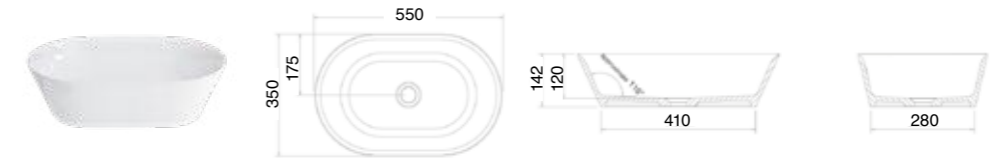

TALL CABINETS (See page 44)

Product Code	Description	Height	Depth	Width
ENG1702TC	English Classic – 2 doors	1695	290	300
TC06 / M	3 open shelves, 2 drawers	1700	290	300
TC07 / M	1 open shelf, 1 door, 2 drawers	1700	290	300

TOWEL RAIL (See page 46)

Product Code	Description	Depth	Length
70205	Vanity Towel Rail	70	330

MIRROR UNITS (See pages 47 – 49)

Product Code	Height	Depth	Width	Configuration	Pelmet & Lights	White	Melamine	Demister
M301 / M	750	120	295	1 door 2 shelves	-			
M601 / M	750	120	587	2 doors 2 shelves	-			
M75 / M	750	120	730	2 doors 2 shelves	-			
M901 / M	750	120	880	3 doors 6 shelves	-			
M903 / M	750	120	880	2 doors 4 shelves	-			
M105 / M	750	120	1030	2 doors 4 shelves	-			
M120 / M	750	120	1180	2 doors 4 shelves	-			
M1203 / M	750	120	1180	3 doors 6 shelves	-			

PELMET LIGHT (See page 49)

Product Code	Description	Lights	Height	Depth	Width
PL600	Pelmet light for M601(M)	1 light	White:16, Melamine:25	200	587
PL750	Pelmet light for M75(M)	2 light	White:16, Melamine:25	200	750
PL900	Pelmet light for M901(M) or M903(M)	2 lights	White:16, Melamine:25	200	880
PL1050	Pelmet light for M105(M)	2 lights	White:16, Melamine:25	200	1030
PL1200	Pelmet light for M120(M) or M1203(M)	2 lights	White:16, Melamine:25	200	1180

LED BATHROOM LIGHT (See page 49)

Product Code	Description	Height	Depth	Width	(W)	(K)
29995.514	LED bathroom light 500 wide	100	25	500	6W	4100
2995.814	LED bathroom light 800 wide	100	25	800	10W	4100

WASH BASINS (See pages 50 – 51)

B5ECS
Sonit ClearStone Basin