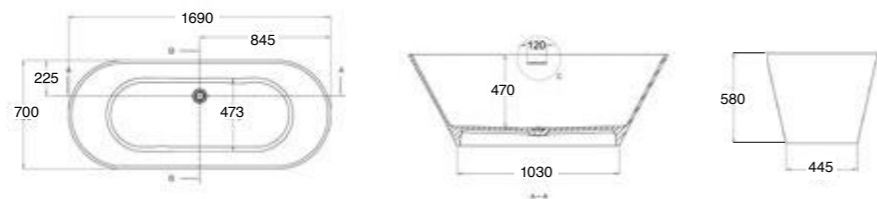

1B1.1310
Sonit