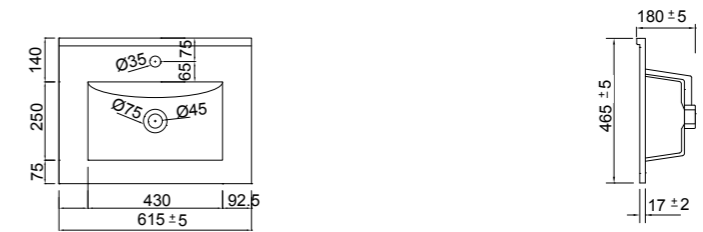

BASIN TOP – ZARA (See pages 34 – 39)

416.B.28075
Zara Basin Top 600mm