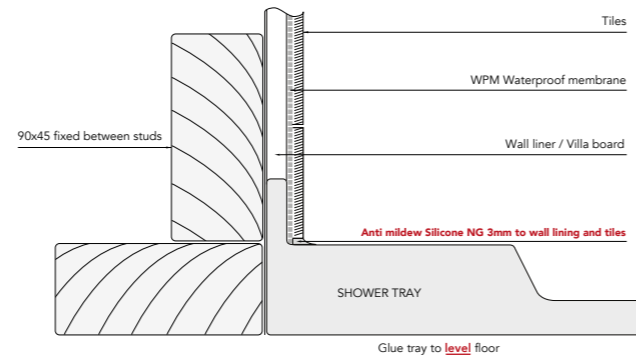

Installation of an acrylic shower tray with tiles

VCBC shower installation with acrylic liner