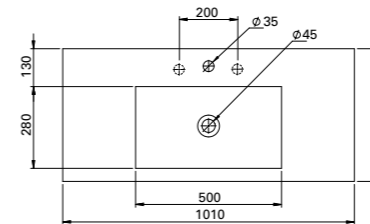

CAN03011
Cangas Basin Top 1000mm