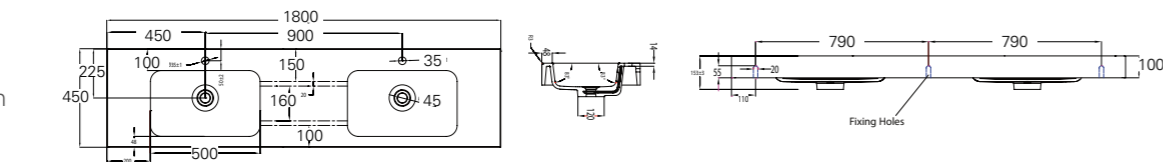

1B3.1315
Splash Basin Top 1800mm
Double Bowl