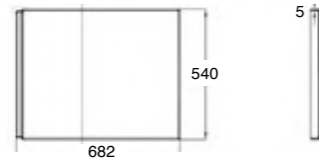

SHOWER BATH PANELS (See page 62 – 63)

1B1.1145
Square Shower Bath
End panel