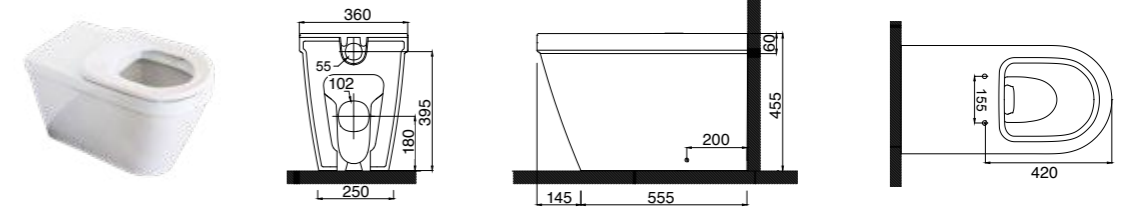

OZ127
Onda Care Extended Back-To-Wall Toilet Suite with in-wall cistern, flush plate & single seat

IN-WALL CISTERNS (See page 84)

3D1.1004
In-wall cistern with steel frame. Adjustable dual flush valve and height frame.