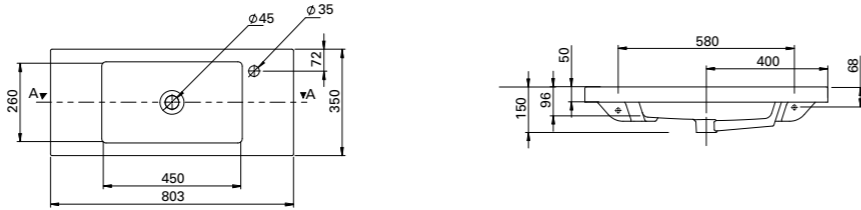

3502011
Cangas Slim Basin Top
800mm