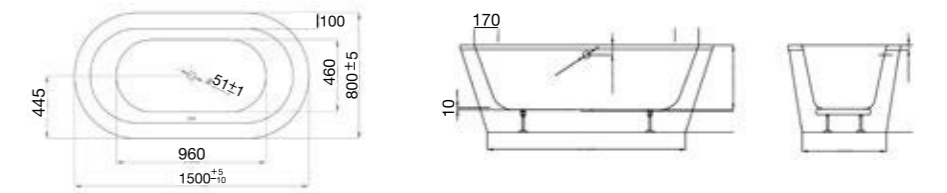

RLG-1500
Tasman mini