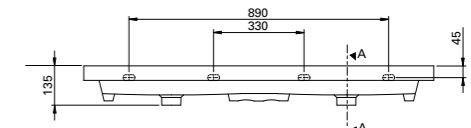

In-wall Cisterns

STYLISHLY DISCREET

In-wall cisterns & flush plates.
Out of sight, out of mind.

$440

3D1.1004
In-wall cistern with steel frame for wall-hung toilets. Adjustable dual flush valve and height frame.
4 Star WELS Rating

$250

3D1.1005
In-wall cistern for floor standing toilets. Adjustable dual flush valve.
4 Star WELS Rating

**K5130
FLUSH PLATE -
ROUND**

$70

3D1.1006
White

$90

3D1.1007
Chrome High Gloss

$90

3D1.1008
Chrome Matt

$90

K5130-23
Black

**K5131
FLUSH PLATE -
RECTANGLE**

$70

3D1.1009
White

$90

3D1.1010
Chrome High Gloss

$90

3D1.1011
Chrome Matt

$90

K5131-23
Black

Fabulous in-wall cisterns fit into 90mm walls.
The fully framed cistern has adjustable height
and comes complete with 100mm water outlet.

BASIN TOP – CANGAS (See pages 10 – 15)

CAN04011
Cangas Basin Top 1200mm
Double Bowl

NOTES

Allow +/- 10mm for all measurements.