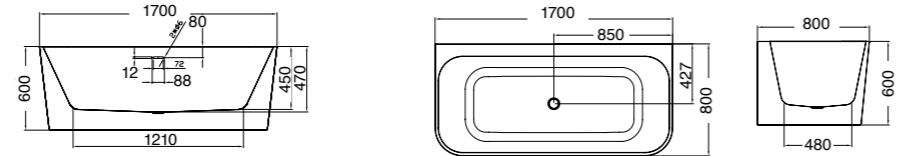

15.B.26725
Curve
back-to-wall