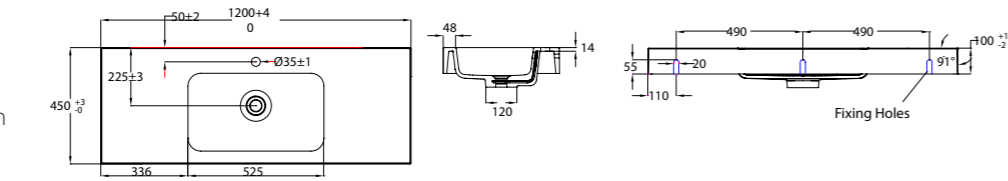

1B3.1316
Splash Basin Top 1200mm