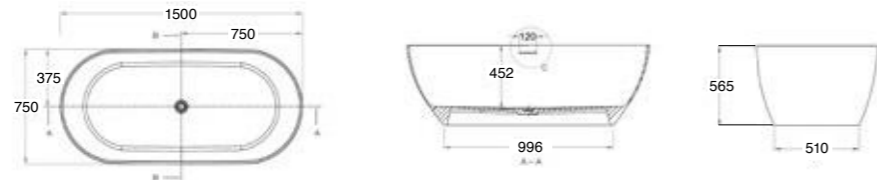

NATURAL STONE BATHS (See page 58)

N1A
Form Piccolo