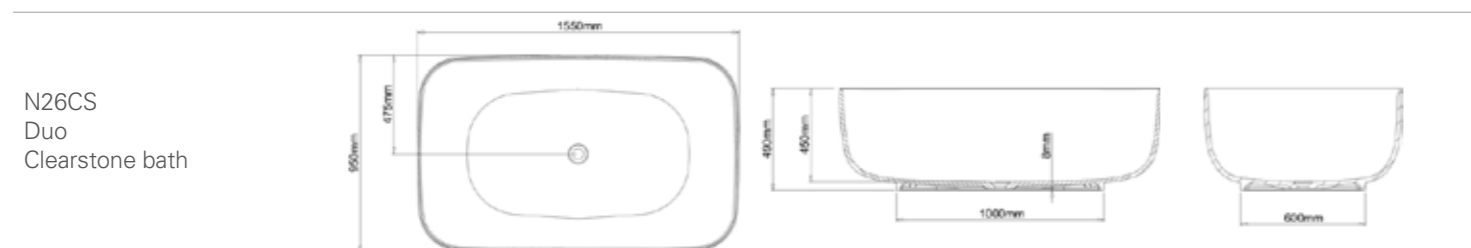

1B1.1410
Palermo bath

1B1.1411
Palermo Piccolo bath

1B1.1412
Vista bath

1B1.1413
Vista Piccolo bath

198.A.19748
Lonio bath

NON STOCK BATHS – CLEARSTONE BATHS (See pages 65)

SHOWER LINERS

Product Code	Side 1 (W)	Side 2 (W)	Side 3 (W)	Height	Description
LNR90901950	900	900	-	1950	2-Sided Acrylic Shower Liner
LNR90121950	900	1200	-	1950	2-Sided Acrylic Shower Liner
LNR10101950	1000	1000	-	1950	2-Sided Acrylic Shower Liner
LNR9090901950	900	900	900	1950	3-Sided Acrylic Shower Liner
LNR1010101950	1000	1000	1000	1950	3-Sided Acrylic Shower Liner
LNR9012901950	900	1200	900	1950	3-Sided Acrylic Shower Liner