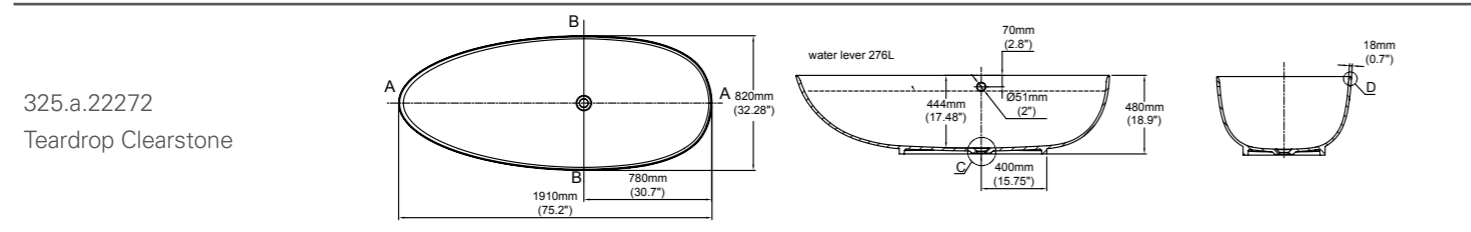

1B1.1410
Palermo bath

1B1.1411
Palermo Piccolo bath

1B1.1412
Vista bath

1B1.1413
Vista Piccolo bath

198.A.19748
Lonio bath

NON STOCK BATHS – CLEARSTONE BATHS (See pages 65)

SHOWER LINERS

Product Code	Side 1 (W)	Side 2 (W)	Side 3 (W)	Height	Description
LNR90901950	900	900	-	1950	2-Sided Acrylic Shower Liner
LNR90121950	900	1200	-	1950	2-Sided Acrylic Shower Liner
LNR10101950	1000	1000	-	1950	2-Sided Acrylic Shower Liner
LNR9090901950	900	900	900	1950	3-Sided Acrylic Shower Liner
LNR1010101950	1000	1000	1000	1950	3-Sided Acrylic Shower Liner
LNR9012901950	900	1200	900	1950	3-Sided Acrylic Shower Liner