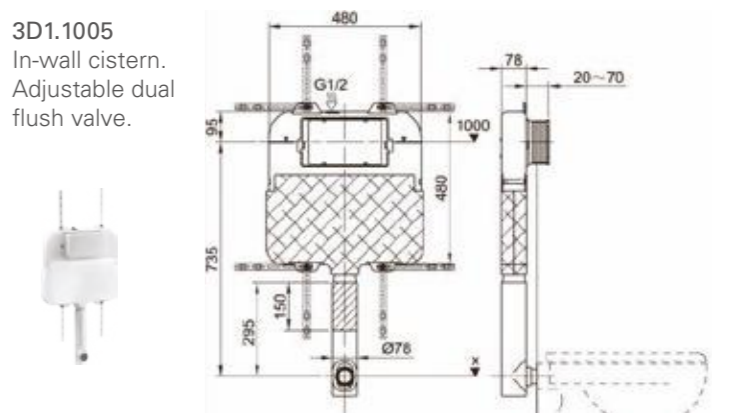

3D1.1005
In-wall cistern. Adjustable dual flush valve.