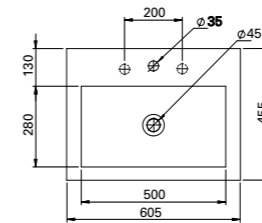

\$90

K5131-23
Black

Fabulous in-wall cisterns fit into 90mm walls.
The fully framed cistern has adjustable height
and comes complete with 100mm water outlet.

BASIN TOP – CANGAS (See pages 10 – 15)

CAN01011
Cangas Basin Top 600mm