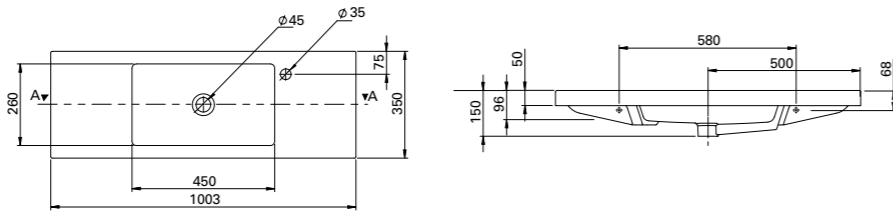

3501011
Cangas Slim Basin Top
1000mm