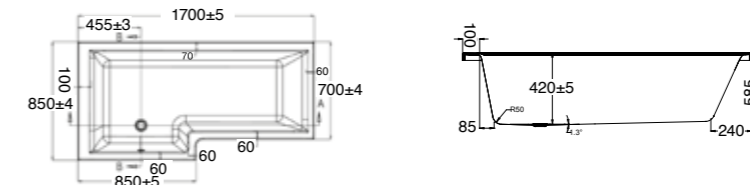

SHOWER BATHS (See pages 62 – 63)

1B1.1011
Square Shower Bath
Left Hand