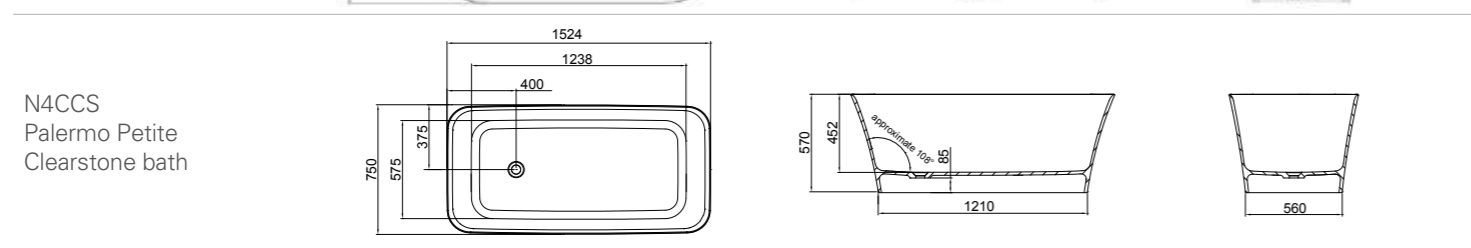

1B1.1410
Palermo bath

1B1.1411
Palermo Piccolo bath

1B1.1412
Vista bath

1B1.1413
Vista Piccolo bath

198.A.19748
Lonio bath

NON STOCK BATHS – CLEARSTONE BATHS (See pages 65)

SHOWER LINERS

Product Code	Side 1 (W)	Side 2 (W)	Side 3 (W)	Height	Description
LNR90901950	900	900	-	1950	2-Sided Acrylic Shower Liner
LNR90121950	900	1200	-	1950	2-Sided Acrylic Shower Liner
LNR10101950	1000	1000	-	1950	2-Sided Acrylic Shower Liner
LNR9090901950	900	900	900	1950	3-Sided Acrylic Shower Liner
LNR1010101950	1000	1000	1000	1950	3-Sided Acrylic Shower Liner
LNR9012901950	900	1200	900	1950	3-Sided Acrylic Shower Liner