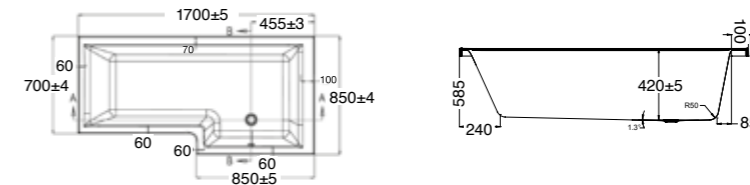

1B1.1012
Square Shower Bath
Right Hand