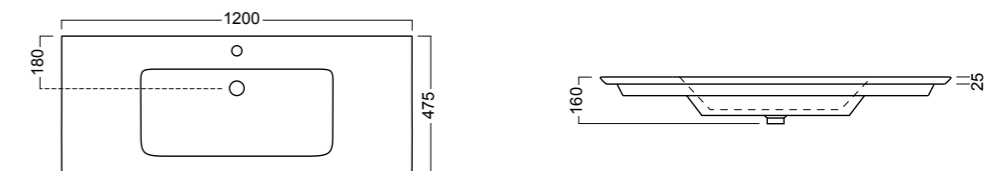

14120-KL
Sharp Basin Top 1200mm