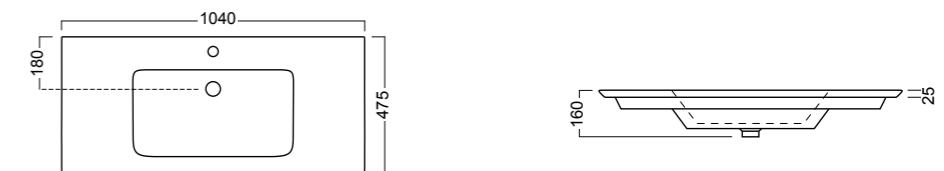

14150-KL
Sharp Basin Top 1040mm