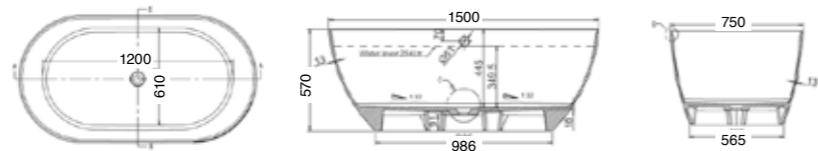

CLEARSTONE BATHS (See pages 56 – 57)

325.A.21127
Form Piccolo
Clearstone