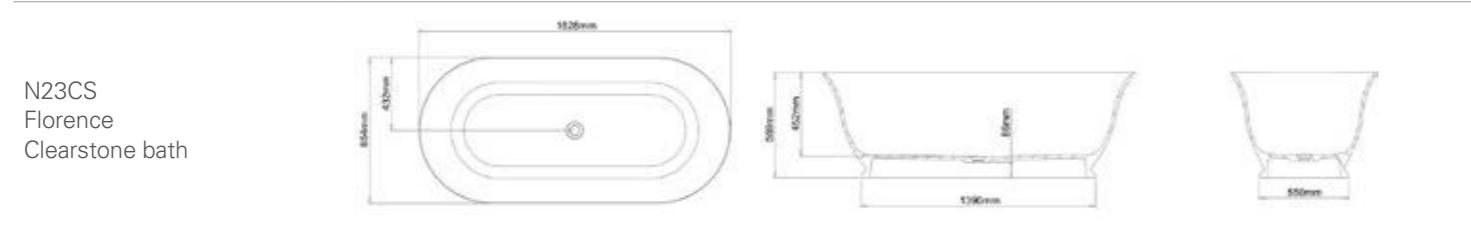

1B1.1410
Palermo bath

1B1.1411
Palermo Piccolo bath

1B1.1412
Vista bath

1B1.1413
Vista Piccolo bath

198.A.19748
Lonio bath

NON STOCK BATHS – CLEARSTONE BATHS (See pages 65)

SHOWER LINERS

Product Code	Side 1 (W)	Side 2 (W)	Side 3 (W)	Height	Description
LNR90901950	900	900	-	1950	2-Sided Acrylic Shower Liner
LNR90121950	900	1200	-	1950	2-Sided Acrylic Shower Liner
LNR10101950	1000	1000	-	1950	2-Sided Acrylic Shower Liner
LNR9090901950	900	900	900	1950	3-Sided Acrylic Shower Liner
LNR1010101950	1000	1000	1000	1950	3-Sided Acrylic Shower Liner
LNR9012901950	900	1200	900	1950	3-Sided Acrylic Shower Liner