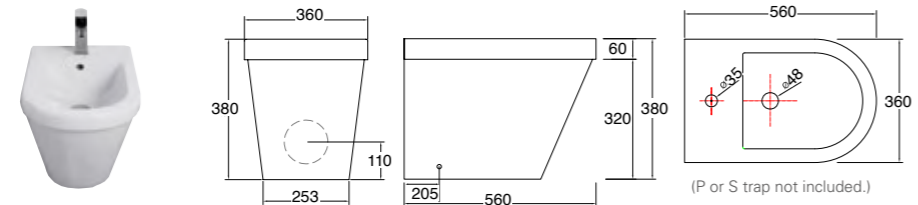

OZ266*
Onda close coupled toilet suite with one-piece cistern and soft-close seat side.

OZ15-PS
Onda wall-hung pan with soft-close seat

OZ14**
Onda back to wall pan with soft-close seat.

Z22
Onda back to wall bidet