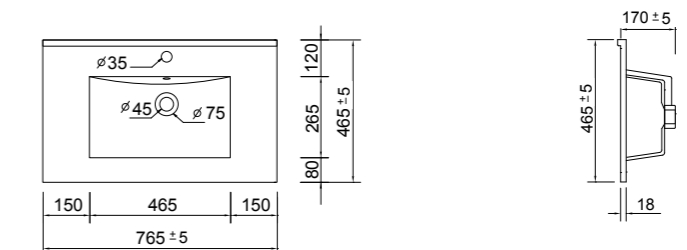

416.B.28076
Zara Basin Top 750mm