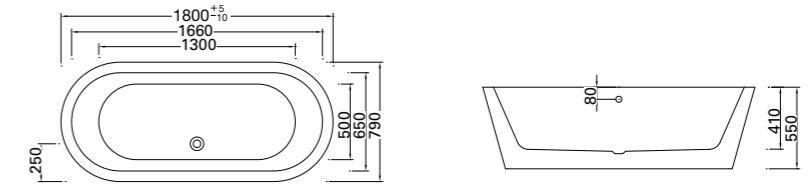

ART-024
Lusso