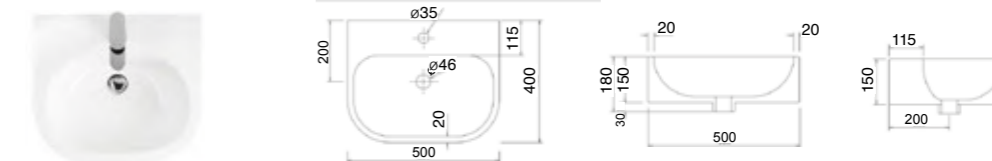

B5ECS
Sonit ClearStone Basin

B13ECS
Puro ClearStone Basin

B1ACS
Form ClearStone Basin

4A1.1159
Oval Ceramic Basin

Z12
Onda Ceramic Basin

Z13
Onda 600 Ceramic Basin

4A1.1158
Round Ceramic Basin

4A1.1161
Square Ceramic Basin