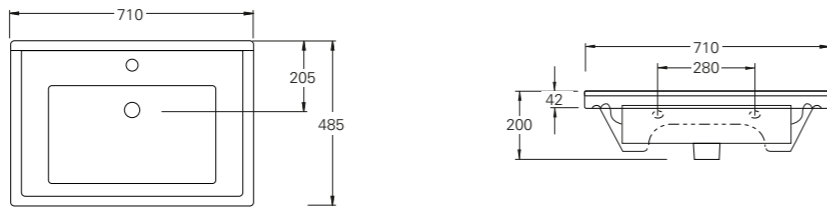

8070-KL
English Classic Basin Top
700mm