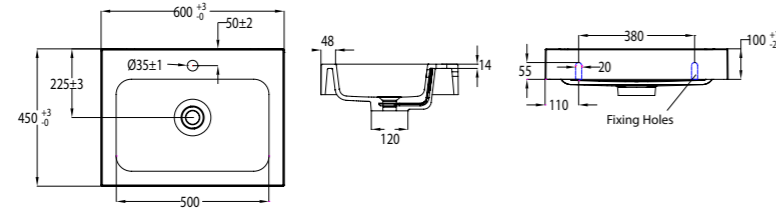

14150-KL
Sharp Basin Top 1040mm

14120-KL
Sharp Basin Top 1200mm

BASIN TOP – SPLASH (See pages 26 – 29)

1B3.1170
Splash Basin Top 600mm

1B3.1171
Splash Basin Top 900mm

1B3.1316
Splash Basin Top 1200mm

1B3.1173
Splash Basin Top 1200mm
Double Bowl