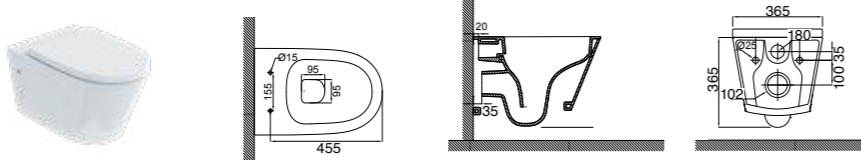

SPHERE TOILETS[^] (See page 81)

SPH-351
Sphere easy-height rimless back-to-wall toilet suite with cistern and soft close seat

SPH-384
Sphere easy-height rimless back-to-wall toilet suite with in-wall cistern, flush plate & soft close seat

SPH-354
Sphere Easy-Height Rimless wall-hung toilet suite with in-wall cistern, flush plate & soft close seat

ONDA TOILETS (See page 82)

OZ306
Onda close coupled toilet suite with cistern, lid and soft-close seat
Back inlet water.

OZ266*
Onda close coupled toilet suite with one-piece cistern and soft-close seat side.

OZ15-PS
Onda wall-hung pan with soft-close seat

OZ14**
Onda back to wall pan with soft-close seat.

Z22
Onda back to wall bidet

NOTES

[^]Sphere cistern available as back entry/top inlet. **ONDA TOILETS:** NB: Toilets must be fitted to 100mm soil pipe. *Wingback location is 200mm high x 100mm from centre of waste outlet right-hand side. **140-160mm adjustment with STC converter. Pan converter (Code: STC) available at an extra charge.

ACCESSIBLE BATHROOMS (See page 83)

CM.0001
Compact Basin 450

CM.0002
Compact Basin 550

SP.1033
Round Semi Pedestal

OZ126
Onda Care Extended Back-To-Wall Toilet Suite with in-wall cistern, flush plate & soft close seat

OZ127
Onda Care Extended Back-To-Wall Toilet Suite with in-wall cistern, flush plate & single seat

IN-WALL CISTERNS (See page 84)

3D1.1004
In-wall cistern with steel frame. Adjustable dual flush valve and height frame.

3D1.1005
In-wall cistern. Adjustable dual flush valve.

FLUSH PLATES (See page 84)

3D1.1006 White

3D1.1007 Chrome High Gloss

3D1.1008 Chrome Matt

K5130-23 Black

3D1.1009 White

3D1.1010 Chrome High Gloss

3D1.1011 Chrome Matt

K5131-23 Black

NOTES

Onda accessible back-to-wall toilets meet NZS 4121.