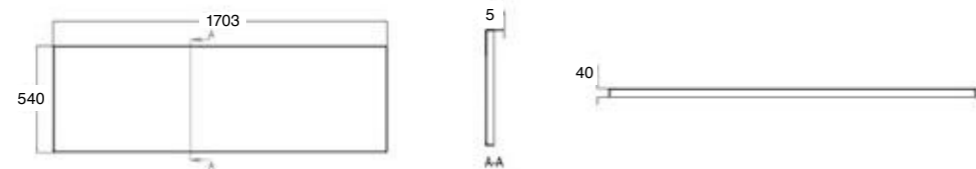

1B1.1153
1800 Bath End Panel