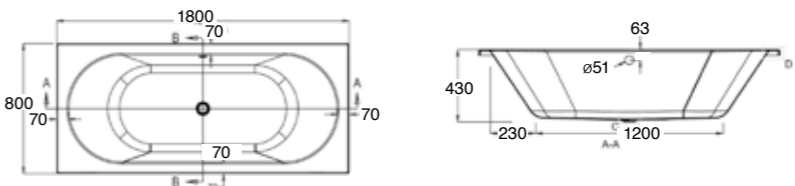

1B1.1149
Drop You
1800mm

BATH SCREENS (See page 64)

Code	Description	Measurements	Thickness of Glass	Adjustment	Frame Finish & Glass Pattern
QP99	Bath Screen (squares pivot panel)	W1175 x H1500 x D1500	6mm	1175-1195	Bright Chrome Clear Glass

NOTES

SHOWER BATHS: Height does not allow for feet or panels. Height of feet adjustable from 110mm-150mm. Baths cannot be rebated into walls if using the shower screens.