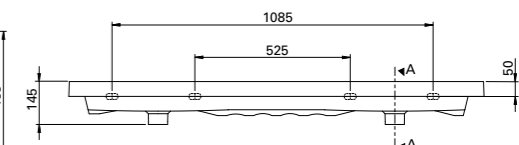

In-wall Cisterns

STYLISHLY DISCREET

In-wall cisterns & flush plates.
Out of sight, out of mind.

$440

3D1.1004
In-wall cistern with steel frame for wall-hung toilets. Adjustable dual flush valve and height frame.
4 Star WELS Rating

$250

3D1.1005
In-wall cistern for floor standing toilets. Adjustable dual flush valve.
4 Star WELS Rating

**K5130
FLUSH PLATE -
ROUND**

$70

3D1.1006
White

$90

3D1.1007
Chrome High Gloss

$90

3D1.1008
Chrome Matt

$90

K5130-23
Black

**K5131
FLUSH PLATE -
RECTANGLE**

$70

3D1.1009
White

$90

3D1.1010
Chrome High Gloss

$90

3D1.1011
Chrome Matt

$90

K5131-23
Black

Fabulous in-wall cisterns fit into 90mm walls.
The fully framed cistern has adjustable height
and comes complete with 100mm water outlet.

BASIN TOP – CANGAS (See pages 10 – 15)

CAN06011
Cangas Basin Top 1400mm
Double Bowl

NOTES

Allow +/- 10mm for all measurements.