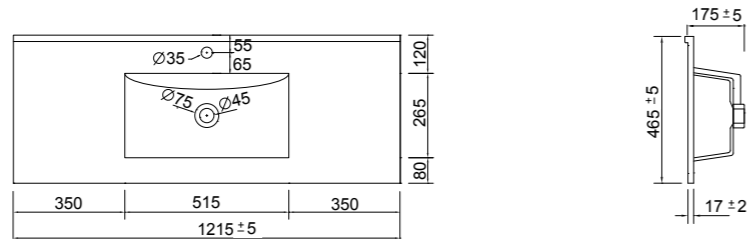

416.B.28078
Zara Basin Top 1200mm