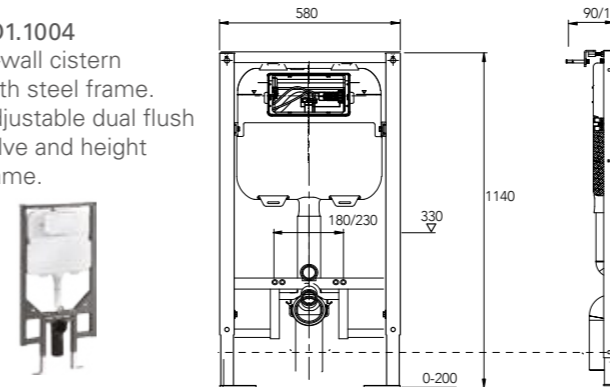

SPHERE TOILETS[^] (See page 81)

SPH-351
Sphere easy-height rimless back-to-wall toilet suite with cistern and soft close seat

SPH-384
Sphere easy-height rimless back-to-wall toilet suite with in-wall cistern, flush plate & soft close seat

SPH-354
Sphere Easy-Height Rimless wall-hung toilet suite with in-wall cistern, flush plate & soft close seat

ONDA TOILETS (See page 82)

OZ306
Onda close coupled toilet suite with cistern, lid and soft-close seat
Back inlet water.

OZ266*
Onda close coupled toilet suite with one-piece cistern and soft-close seat side.

OZ15-PS
Onda wall-hung pan with soft-close seat

OZ14**
Onda back to wall pan with soft-close seat.

Z22
Onda back to wall bidet

NOTES

[^]Sphere cistern available as back entry/top inlet. **ONDA TOILETS:** NB: Toilets must be fitted to 100mm soil pipe. *Wingback location is 200mm high x 100mm from centre of waste outlet right-hand side. **140-160mm adjustment with STC converter. Pan converter (Code: STC) available at an extra charge.

ACCESSIBLE BATHROOMS (See page 83)

CM.0001
Compact Basin 450

CM.0002
Compact Basin 550

SP.1033
Round Semi Pedestal

OZ126
Onda Care Extended Back-To-Wall Toilet Suite with in-wall cistern, flush plate & soft close seat

OZ127
Onda Care Extended Back-To-Wall Toilet Suite with in-wall cistern, flush plate & single seat

IN-WALL CISTERNS (See page 84)

3D1.1004
In-wall cistern with steel frame. Adjustable dual flush valve and height frame.

3D1.1005
In-wall cistern. Adjustable dual flush valve.

FLUSH PLATES (See page 84)

3D1.1006 White

3D1.1007 Chrome High Gloss

3D1.1008 Chrome Matt

K5130-23 Black

3D1.1009 White

3D1.1010 Chrome High Gloss

3D1.1011 Chrome Matt

K5131-23 Black

NOTES

Onda accessible back-to-wall toilets meet NZS 4121.