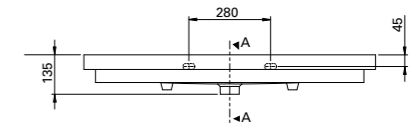

In-wall Cisterns

STYLISHLY DISCREET

In-wall cisterns & flush plates.
Out of sight, out of mind.

$440

3D1.1004
In-wall cistern with steel frame for wall-hung toilets. Adjustable dual flush valve and height frame.
4 Star WELS Rating

$250

3D1.1005
In-wall cistern for floor standing toilets. Adjustable dual flush valve.
4 Star WELS Rating

**K5130
FLUSH PLATE -
ROUND**

$70

3D1.1006
White

$90

3D1.1007
Chrome High Gloss

$90

3D1.1008
Chrome Matt

$90

K5130-23
Black

**K5131
FLUSH PLATE -
RECTANGLE**

$70

3D1.1009
White

$90

3D1.1010
Chrome High Gloss

$90

3D1.1011
Chrome Matt

$90

K5131-23
Black

Fabulous in-wall cisterns fit into 90mm walls.
The fully framed cistern has adjustable height
and comes complete with 100mm water outlet.

BASIN TOP – CANGAS (See pages 10 – 15)

CAN03011
Cangas Basin Top 1000mm

NOTES

Allow +/- 10mm for all measurements.