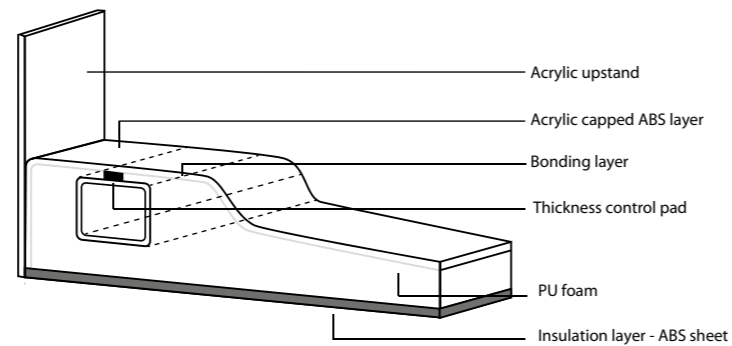

Acrylic Shower Trays

ABOUT OUR SHOWER TRAYS

All you need to get your shower looking modern, stylish and elegant.

Our range of lightweight acrylic shower trays have been designed with the best quality materials and a contemporary look. All trays come with an easy clean waste and sealing tape and acrylic upstands on two sides.

PU TRAYS

The trays are acrylic capped reinforced trays with a smooth under-surface. (Available with upstands, refer to page 59)