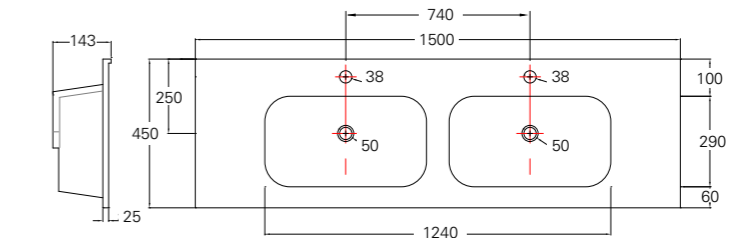

OA1545
Fresh Basin Top / Double Bowl
1500mm