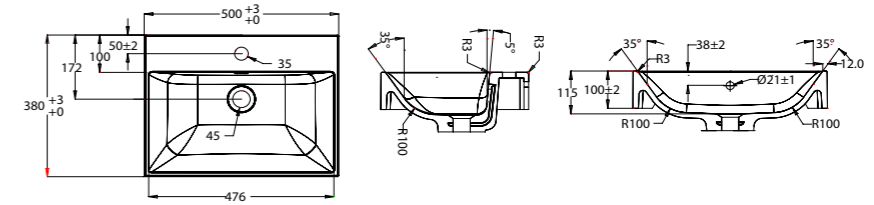

BASIN TOP – PARIS (See pages 40 – 41)

BNT-538
Paris Basin Top 500mm