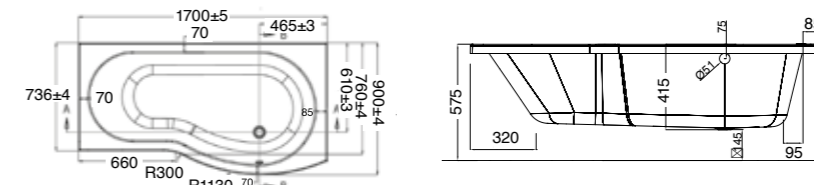

1B1.1014
B Shower Bath
Right Hand

SKIRT BATHS (See page 64)

1B1.1140
Drop Me
1700mm