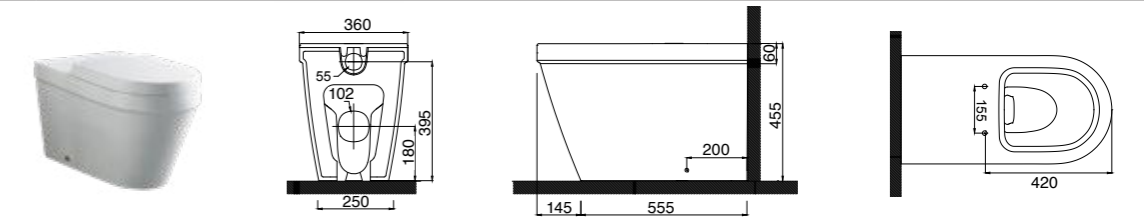

ACCESSIBLE BATHROOMS (See page 83)

CM.0001
Compact Basin 450

CM.0002
Compact Basin 550

SP.1033
Round Semi Pedestal

OZ126
Onda Care Extended Back-To-Wall Toilet Suite with in-wall cistern, flush plate & soft close seat