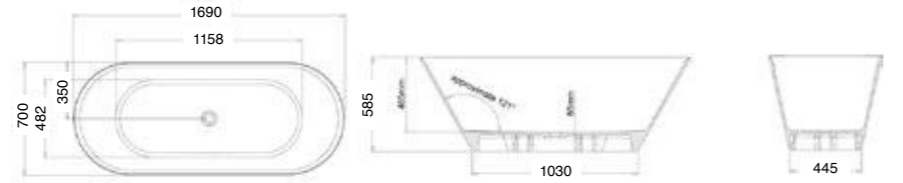

N8ECS
Sonit Clearstone