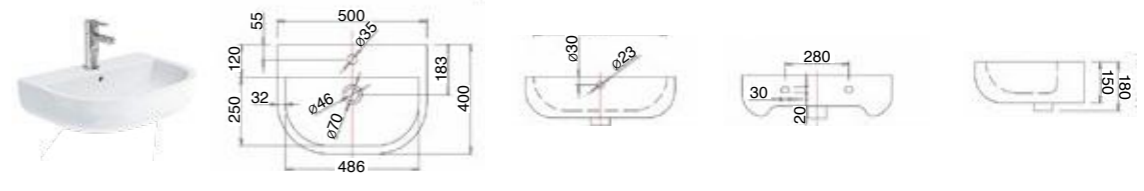

SP.1033
Round Semi Pedestal