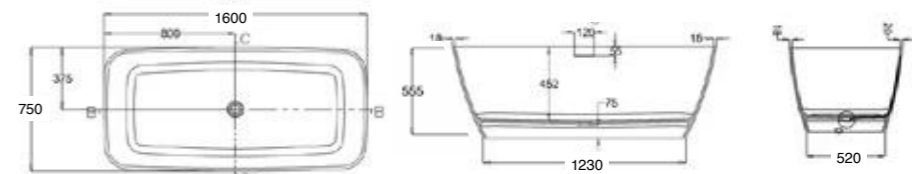

1B1.1410
Palermo bath

1B1.1411
Palermo Piccolo bath

1B1.1412
Vista bath

1B1.1413
Vista Piccolo bath

198.A.19748
Lonio bath

NON STOCK BATHS – CLEARSTONE BATHS (See pages 65)

SHOWER LINERS

Product Code	Side 1 (W)	Side 2 (W)	Side 3 (W)	Height	Description
LNR90901950	900	900	-	1950	2-Sided Acrylic Shower Liner
LNR90121950	900	1200	-	1950	2-Sided Acrylic Shower Liner
LNR10101950	1000	1000	-	1950	2-Sided Acrylic Shower Liner
LNR9090901950	900	900	900	1950	3-Sided Acrylic Shower Liner
LNR1010101950	1000	1000	1000	1950	3-Sided Acrylic Shower Liner
LNR9012901950	900	1200	900	1950	3-Sided Acrylic Shower Liner