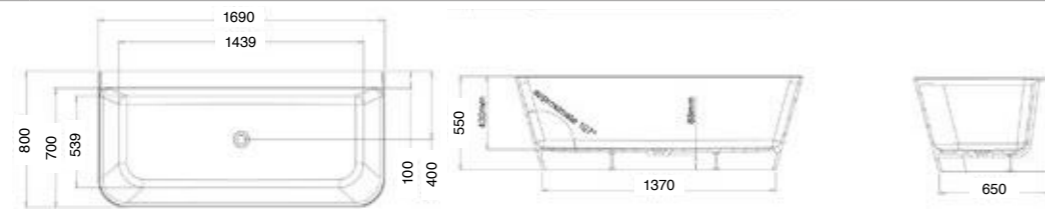

N3BCS
Patinato Grand
Clearstone