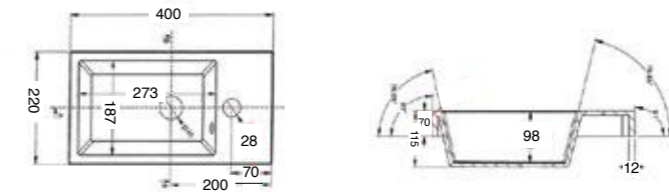

BASIN TOP – FIT (See page 42)

201.E.10750
Fit Basin Top 400mm