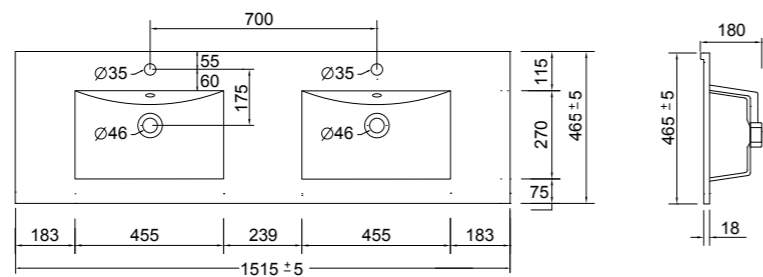

416.B.29440
Zara Basin Top 1500mm
Double Basin