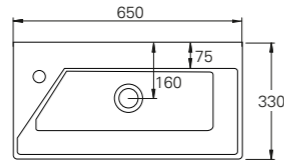

17065-KL
Synergy Basin Top 650mm