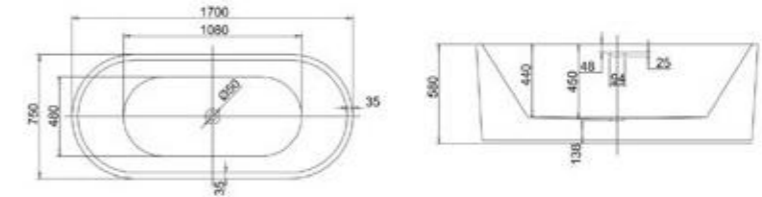

319.B.19907
Immerge