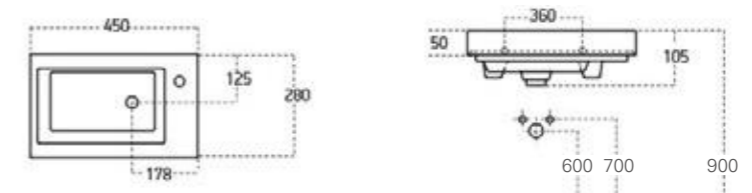

BASIN TOP – ICE (See page 42)

4045-KL
Ice Basin Top 450mm