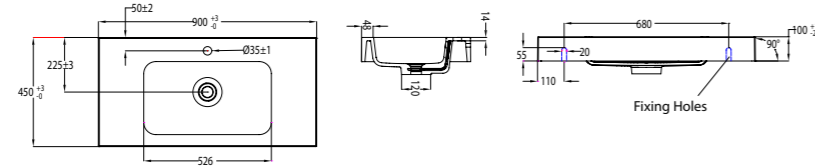

14150-KL
Sharp Basin Top 1040mm

14120-KL
Sharp Basin Top 1200mm

BASIN TOP – SPLASH (See pages 26 – 29)

1B3.1170
Splash Basin Top 600mm

1B3.1171
Splash Basin Top 900mm

1B3.1316
Splash Basin Top 1200mm

1B3.1173
Splash Basin Top 1200mm
Double Bowl