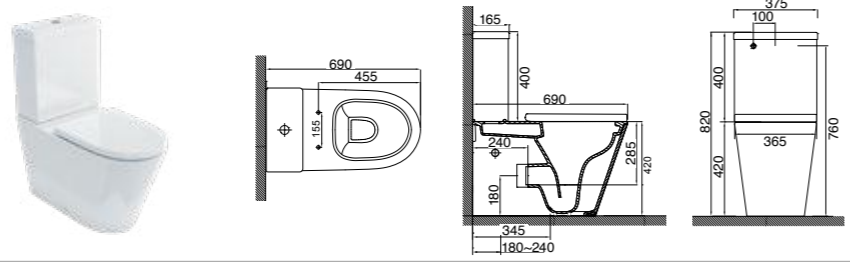

SPHERE TOILETS[^] (See page 81)

SPH-351
Sphere easy-height rimless back-to-wall toilet suite with cistern and soft close seat

SPH-384
Sphere easy-height rimless back-to-wall toilet suite with in-wall cistern, flush plate & soft close seat