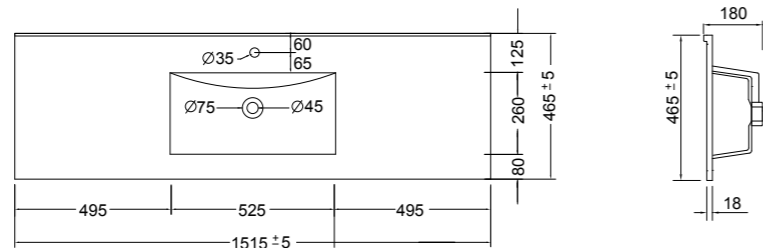

416.B.29439
Zara Basin Top 1500mm