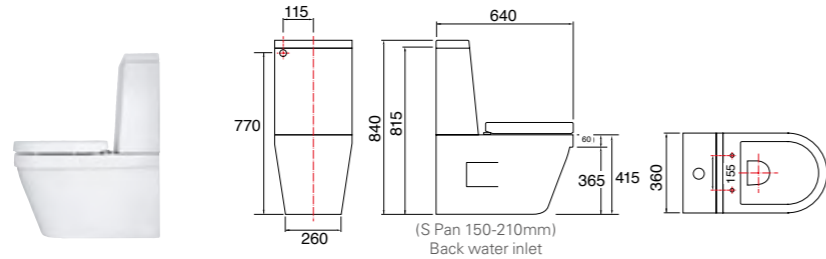

ONDA TOILETS (See page 82)

OZ306
Onda close coupled toilet suite with cistern, lid and soft-close seat
Back inlet water.

OZ266*
Onda close coupled toilet suite with one-piece cistern and soft-close seat side.