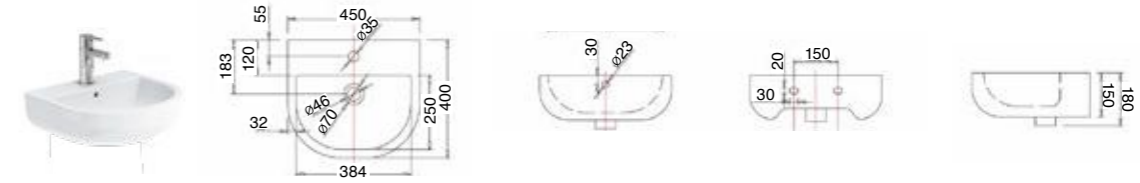

ACCESSIBLE BATHROOMS (See page 73)

CM.0001
Compact Basin 450

CM.0002
Compact Basin 550