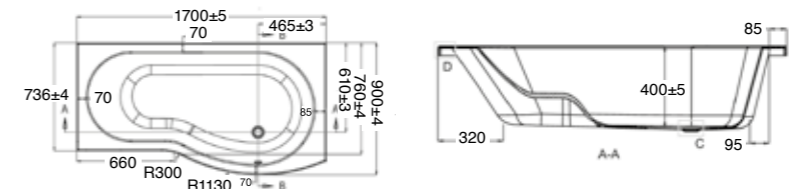

1B1.1014
B Shower Bath
Right Hand

BATH LINERS

Product Code	Side 1 (W)	Side 2 (W)	Side 3 (W)	Height	Description
LNR17811500	810	1700	-	1500	2-Sided Acrylic Bath Liner
LNR85171500	850	1700	-	1500	2-Sided Acrylic Bath Liner
LNR8517851500	850	1700	850	1500	3-Sided Acrylic Bath Liner

NOTES

SHOWER BATHS: Height does not allow for feet or panels. Height of feet adjustable from 110mm-150mm. Baths cannot be rebated into walls if using the shower screens.