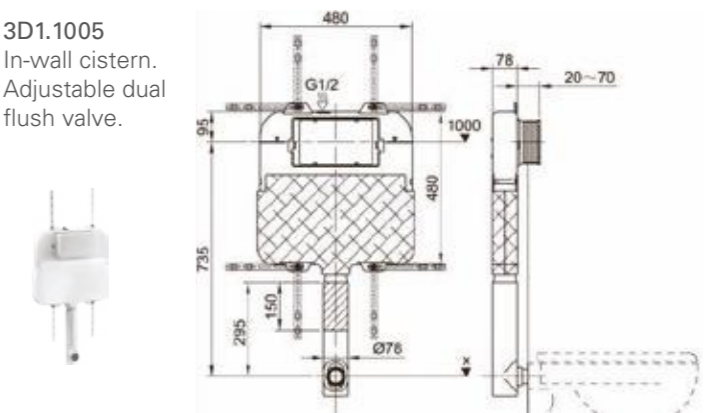

3D1.1005
In-wall cistern. Adjustable dual flush valve.