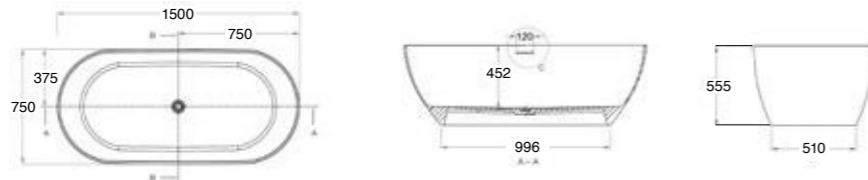

NATURAL STONE BATHS (See page 48)

N1A
Form Piccolo