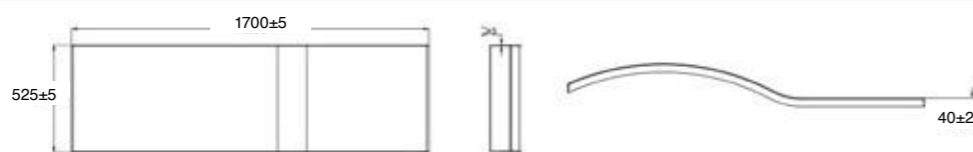

1B1.1144
Square Shower Bath
Front panel

1B1.1024
B Shower Bath
End panel

1B1.1023
B Shower Bath
Front panel

NON STOCK BATHS – NATURAL STONE BATHS (See page 55)

N14
Nebbia bath

1B1.1410
Palermo bath

1B1.1411
Palermo Piccolo bath