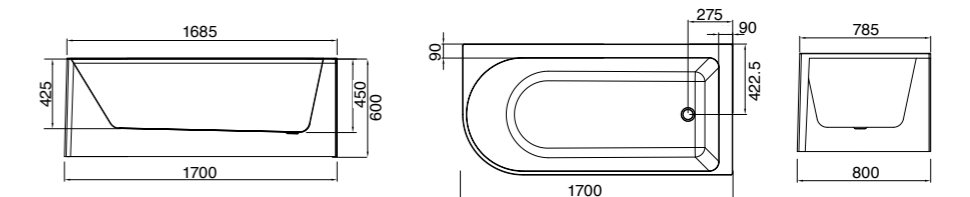

15.B.27820
Curve right side
corner bath