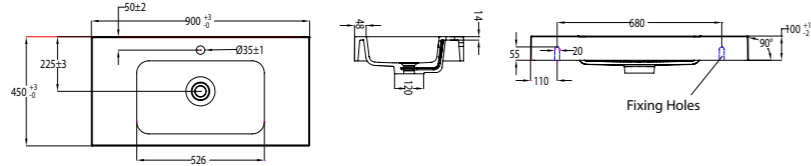

1B3.1171
Splash Basin Top 900mm