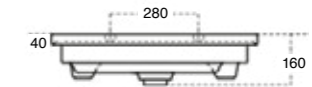

13090-KL
Soft Basin Top 900mm