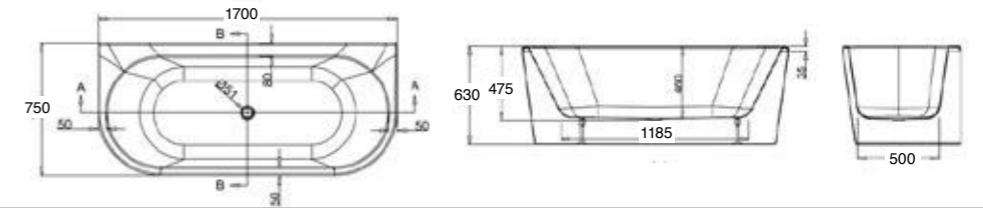

ACRYLIC BATHS (See pages 49 – 50)

1B1.1430
Saturn bath