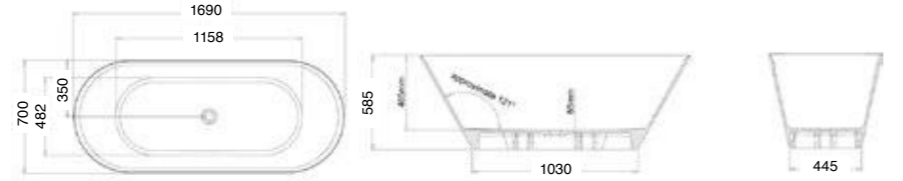

N8ECS
Sonit Clearstone