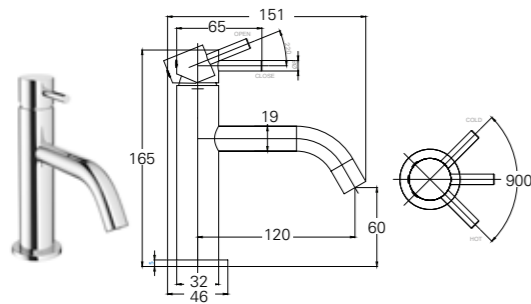

MIKE PRO TAPWARE (See page 42)

PRO110DNC
Vessel Basin
Monobloc
No waste,
chrome

PRO111DNC
Vessel Basin
Monobloc
No waste,
chrome