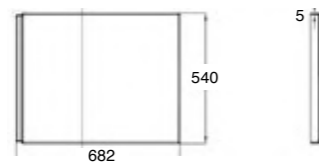

SHOWER BATH PANELS (See page 53)

1B1.1145
Square Shower Bath
End panel