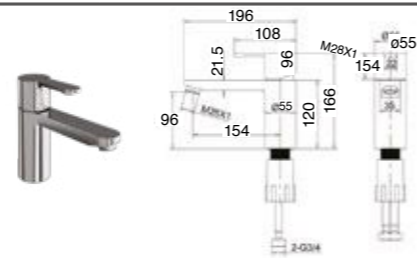

5A3.1379
Mono bath filler