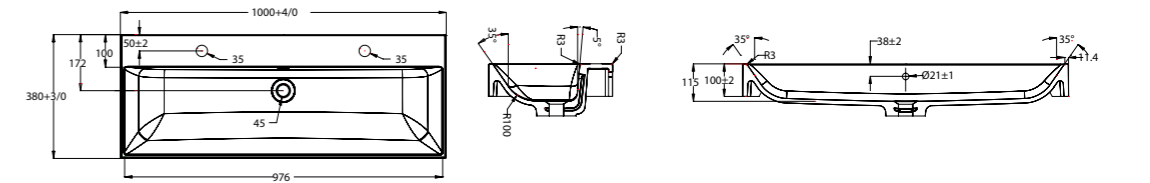

BNT-1038
Paris Basin Top 1000mm