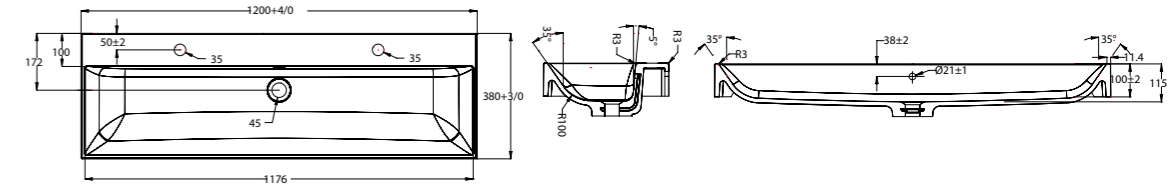

BNT-1238
Paris Basin Top 1200mm