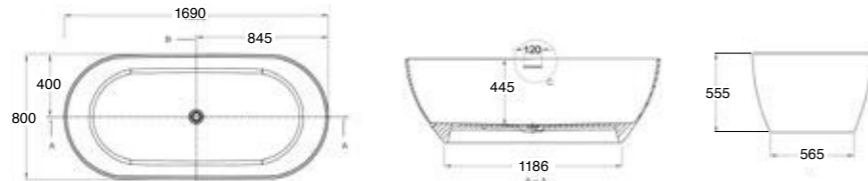

1B1.1311
Form