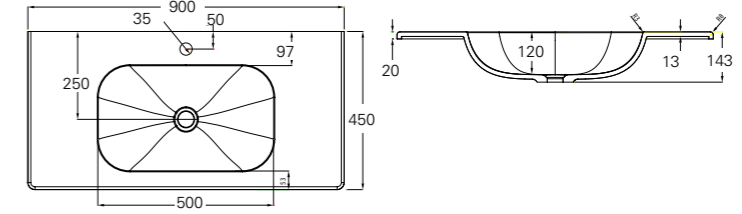

OA9045
Fresh Basin Top 900mm