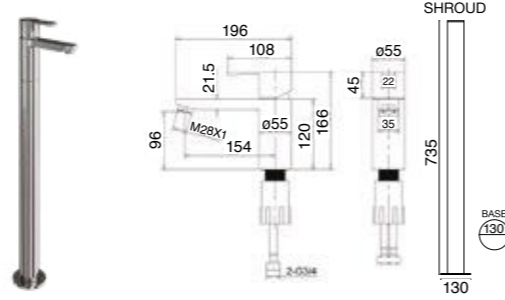

CW24
Mono bath filler
with shroud