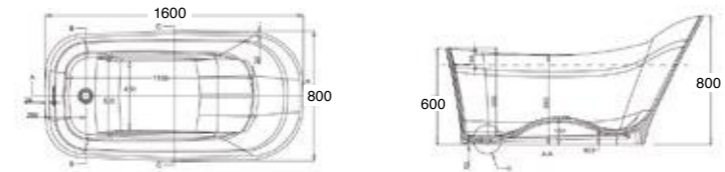

1B1.1144
Square Shower Bath
Front panel

1B1.1024
B Shower Bath
End panel

1B1.1023
B Shower Bath
Front panel

NON STOCK BATHS – NATURAL STONE BATHS (See page 55)

N14
Nebbia bath

1B1.1410
Palermo bath

1B1.1411
Palermo Piccolo bath