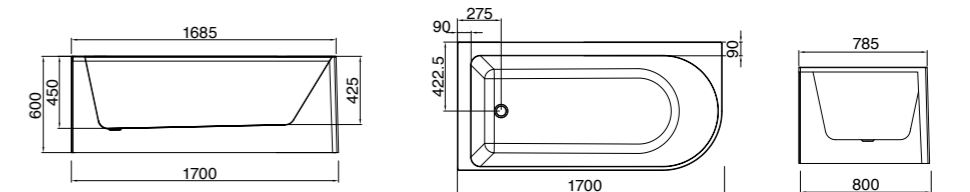

15.B.27819
Curve left side
corner bath