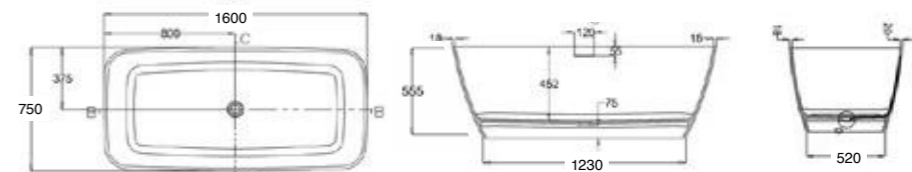

1B1.1413
Vista Piccolo bath