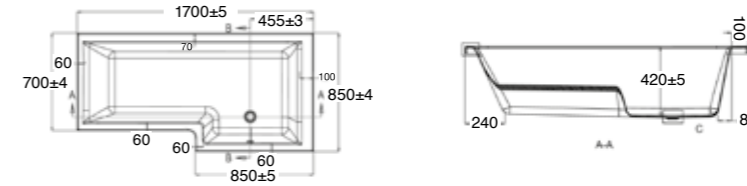

1B1.1012
Square Shower Bath
Right Hand