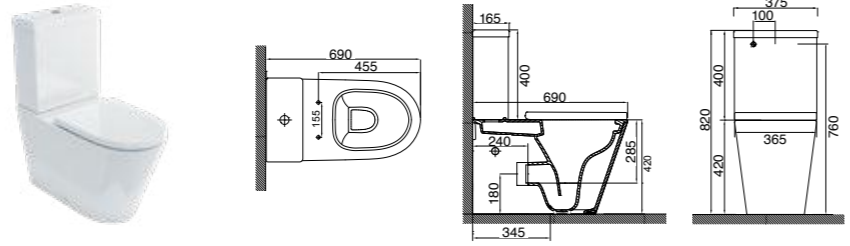

SPHERE TOILETS[^] (See page 71)

SPH-351
Sphere easy-height rimless back-to-wall toilet suite with cistern and soft close seat

SPH-384
Sphere easy-height rimless back-to-wall toilet suite with in-wall cistern, flush plate & soft close seat