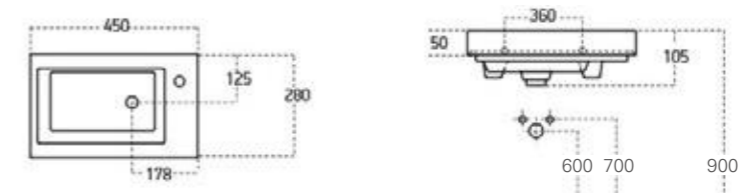

BASIN TOP – ICE (See page 35)

4045-KL
Ice Basin Top 450mm