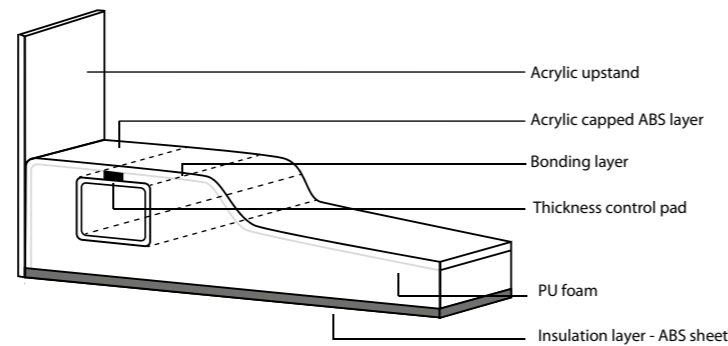

Acrylic Shower Trays

ABOUT OUR SHOWER TRAYS

All you need to get your shower looking modern, stylish and elegant.

Our range of lightweight acrylic shower trays have been designed with the best quality materials and a contemporary look. All trays come with an easy clean waste and sealing tape and acrylic upstands on two sides.

PU TRAYS

The trays are acrylic capped reinforced trays with a smooth under-surface. (Available with upstands, refer to page 59)