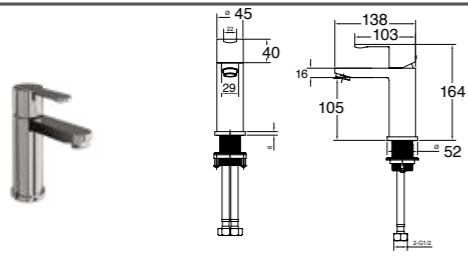

CRYSTAL TAPWARE (See page 43)

5A3.1240
Single Lever
Basin Mixer

5A3.1379
Mono bath filler