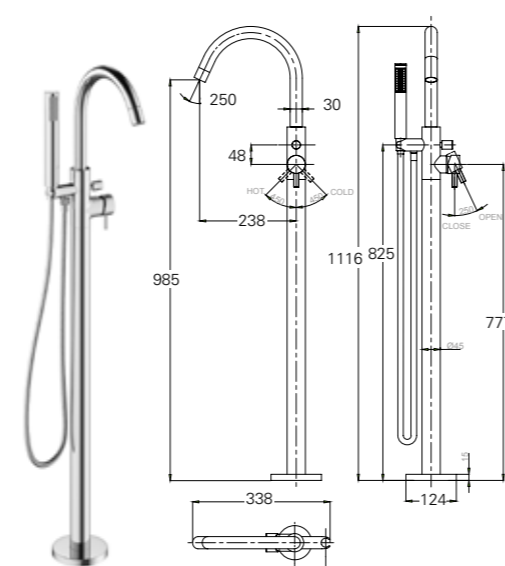

PRO416FC
Basin shower
mixer,
floor-standing,
chrome