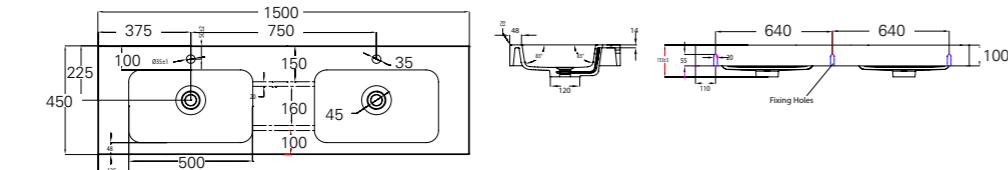

1B3.1170
Splash Basin Top 600mm

1B3.1171
Splash Basin Top 900mm

1B3.1316
Splash Basin Top 1200mm

1B3.1173
Splash Basin Top 1200mm
Double Bowl

1B3.1314
Splash Basin Top 1500mm
Double Bowl

1B3.1315
Splash Basin Top 1800mm
Double Bowl