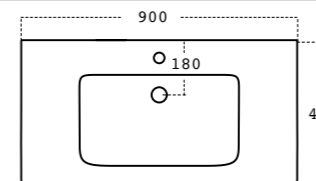

14150-KL
Sharp Basin Top 1040mm