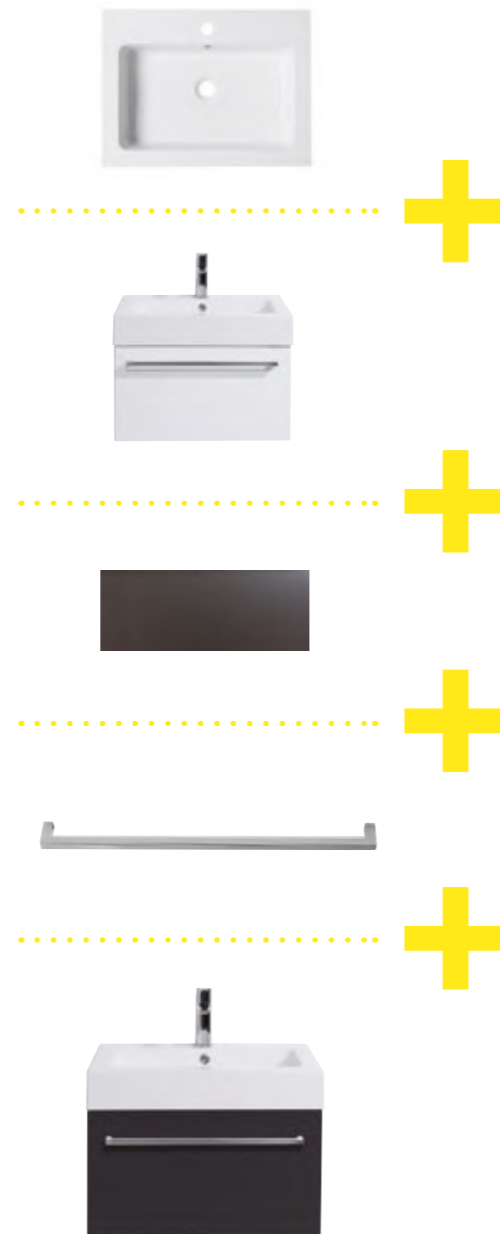

SINGLE OR DOUBLE BOWL?

Consider the amount of space you want on the vanity top, the size of your bathroom and who will be using it, to determine whether you want one or two basins.

WHICH STYLE?

When thinking of style, keep in mind the style of your home and your personality. We have great finish options available - a special white painted finish or stunning timber effect melamine. Also, give some careful thought to the style of bowl you want in your vanity.

POLYMARBLE OR CHINA?

Polymer is a composite mixture of polyurethane resin with a gel coat surface, using various fillers to achieve strength and rigidity. Polymer is a durable, solid and attractive product that has been used in the manufacturing of bathroom products for many years. Our polymer tops are Fresh, Paris and Splash.

China tops are composed of ceramic materials fired at high temperature to form a non-porous body, having exposed surfaces coated with ceramic glaze fused to the body.

This is used to form a number of bathroom fixtures such as toilets, bidets and lavatory sinks. China sinks are susceptible to damage from heavy impact due to the firing process. Due to the firing process - china shrinks up to 10%. This means that every top is unique and will have small flaws including slight warping. Our china tops are Soft, Sharp, Zara and Space.

Choose a cabinet, pick a finish and complete the look with handles.