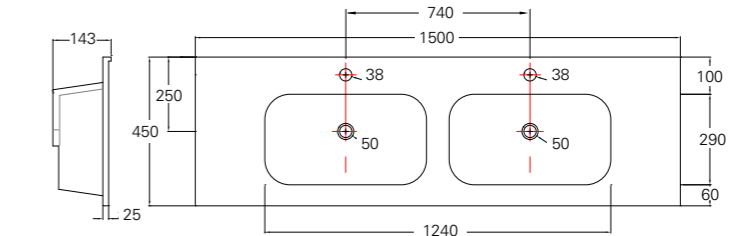

OA1545
Fresh Basin Top / Double Bowl
1500mm