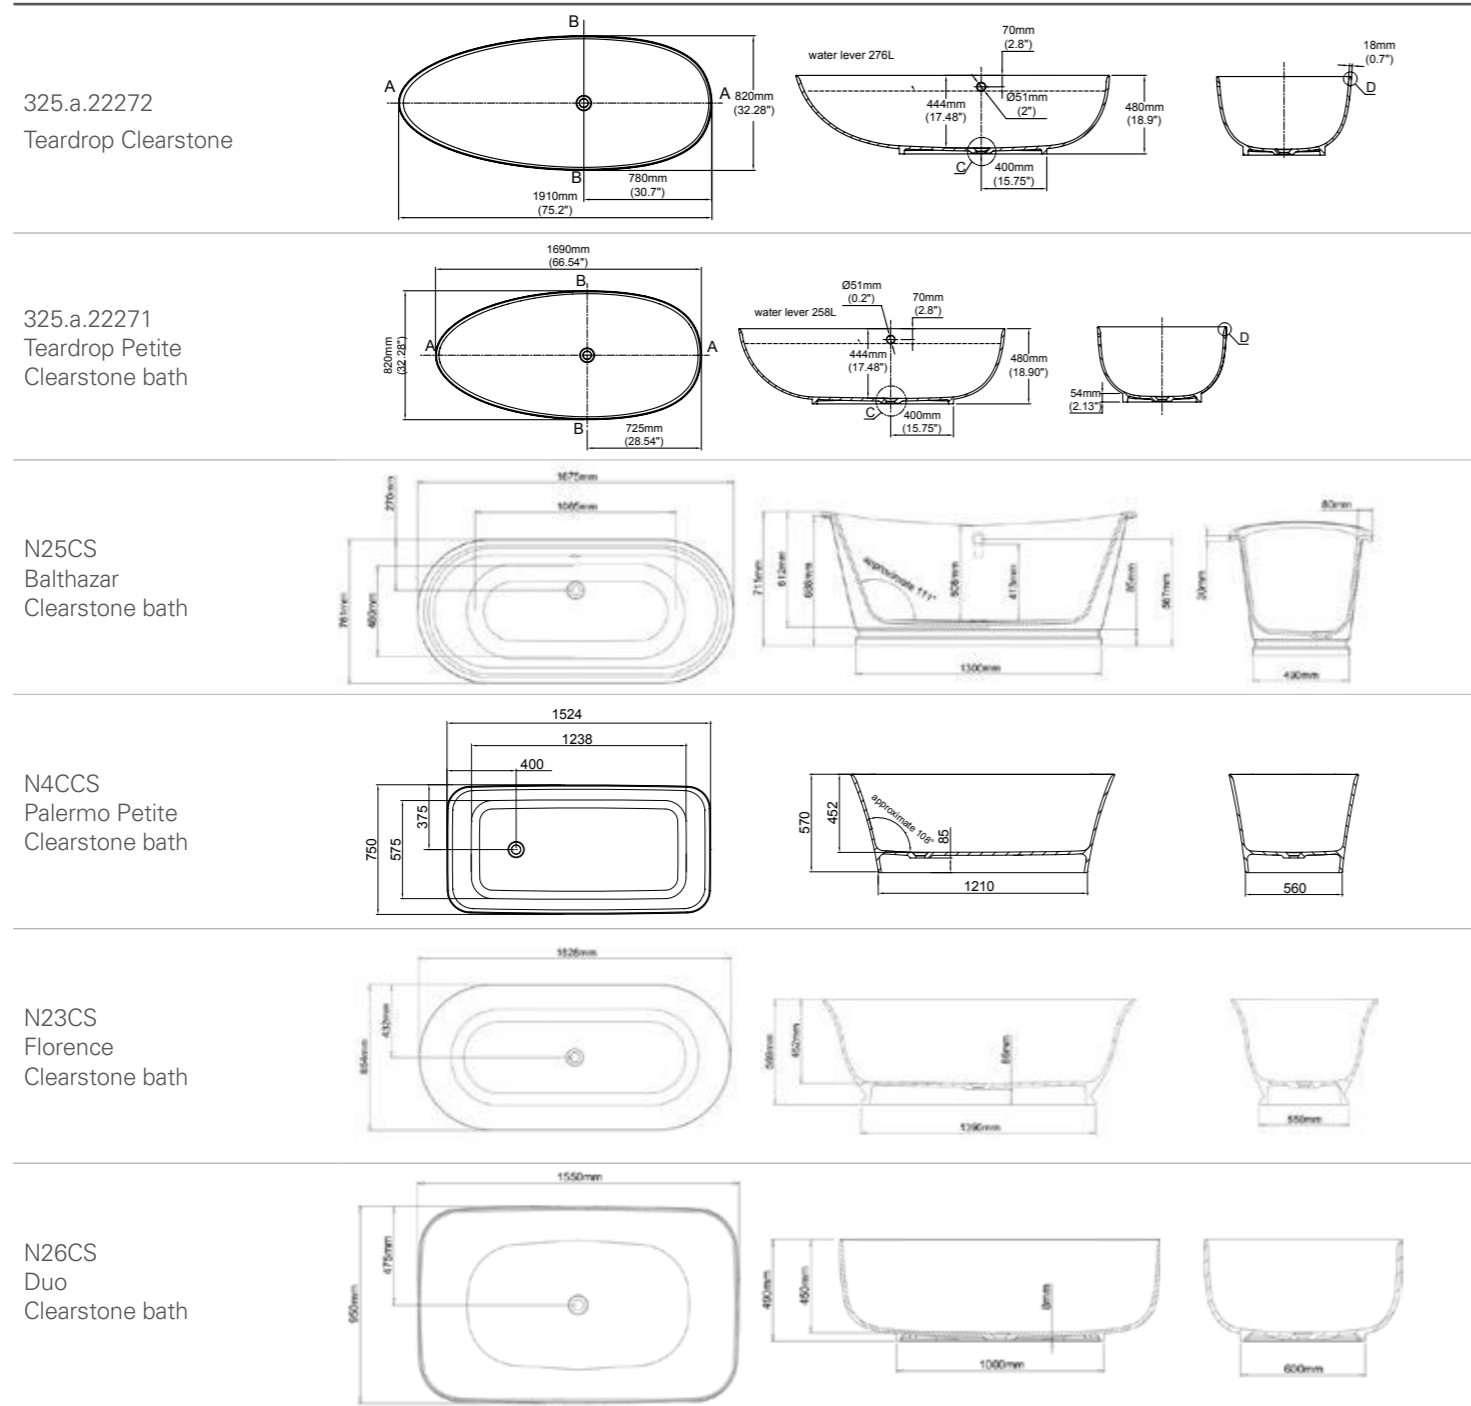

NON STOCK BATHS – CLEARSTONE BATHS (See page 55)

SHOWER LINERS

Product Code	Side 1 (W)	Side 2 (W)	Side 3 (W)	Height	Description
LNR90901950	900	900	-	1950	2-Sided Acrylic Shower Liner
LNR90121950	900	1200	-	1950	2-Sided Acrylic Shower Liner
LNR10101950	1000	1000	-	1950	2-Sided Acrylic Shower Liner
LNR9090901950	900	900	900	1950	3-Sided Acrylic Shower Liner
LNR1010101950	1000	1000	1000	1950	3-Sided Acrylic Shower Liner
LNR9012901950	900	1200	900	1950	3-Sided Acrylic Shower Liner

LUCCA INFOLD SHOWERS (See page 58)

Code	Description	Door Configuration	Measurements	Thickness of Glass	Adjustment	Frame Finish & Glass Pattern
16.D.13300	900mm Infold Door	Hinged, Infold Opening	W900 H1950 Door Width 695	6mm	860-890	Satin Silver Chrome Clear Glass
2A1.1456	900mm Side Panel		H1950	6mm	875-890	Satin Silver Chrome Clear Glass
16.D.13301	1000mm Infold Door	Hinged, Infold Opening	W1000 H1950 Door Width 791	6mm	960-990	Satin Silver Chrome Clear Glass
2A1.1457	1000mm Side Panel		H1950	6mm	975-990	Satin Silver Chrome Clear Glass

LUCCA ALCOVE DOORS (See page 59)

16.D.20943	900 x 1950	Swing Door in Recess	W900 H1950 Door Width 672	6mm	870-890	Polished Chrome Clear Glass

LUCCA QUADRANT SLIDING SHOWERS (See page 57)

EQ900	900 x 1950	Sliding Door	W 900 H 1950 Door Entry 480	6mm	870-885	Silver Finish Clear Glass
LC90Q1	900 x 1950	Package	W 900 H 1950 Door Entry 480	6mm	870-885	Silver Finish Clear Glass
EQ1000	1000 x 1950	Sliding Door	W 1000 H 1950 Door Entry 480	6mm	970-985	Silver Finish Clear Glass
LC100Q1	1000 x 1950	Package	W 1000 H 1950 Door Entry 480	6mm	970-985	Silver Finish Clear Glass

ASSISI SHOWERS (See pages 60 – 61)

Code	Description	Door Configuration	Measurements	Thickness of Glass	Adjustment	Frame Finish & Glass Pattern
Box 1	1000mm Walk-In Front Screen	-	W950 H2000	8mm	-	Satin Silver Chrome Clear Glass
Box 2	1200mm Walk-In Front Screen	-	W1150 H2000	8mm	-	Satin Silver Chrome Clear Glass
Box 3	1400mm Walk-In Front Screen	-	W1350 H2000	8mm	-	Satin Silver Chrome Clear Glass
Box 4	330mm Walk-In Side Screen	-	W330 H2000	8mm	-	Satin Silver Chrome Clear Glass
Box 5	Walk-In Profile Set	-	H2000	8mm	-	Satin Silver Chrome Clear Glass
Box 6	Walk-In Wall Support Bar	-	W1000	8mm	-	Satin Silver Chrome Clear Glass

CENTRAL SHOWERS (See pages 62 – 63)