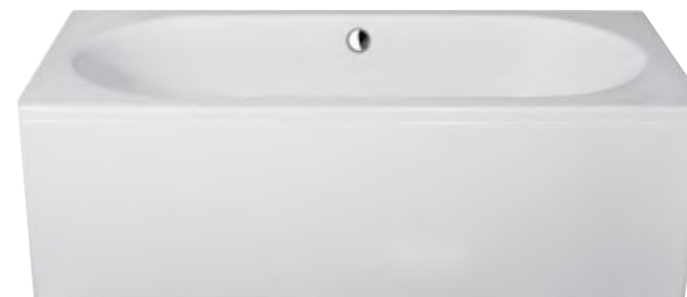

The Drop-In Tub

Fitted into a frame on-site using a platform.