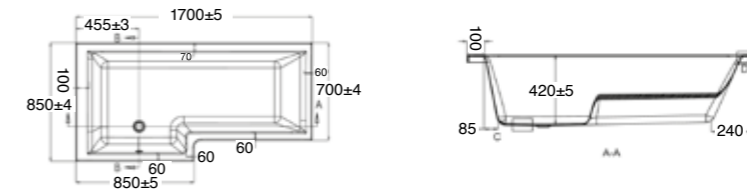

SHOWER BATHS (See pages 52 – 53)

1B1.1011
Square Shower Bath
Left Hand