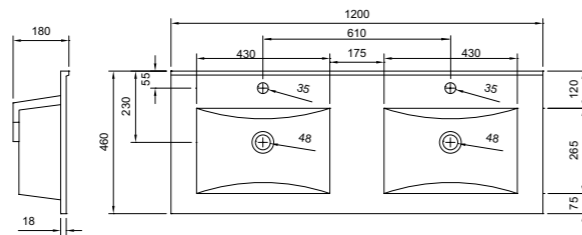

416.B.28079
Zara Basin Top 1200mm
Double Basin