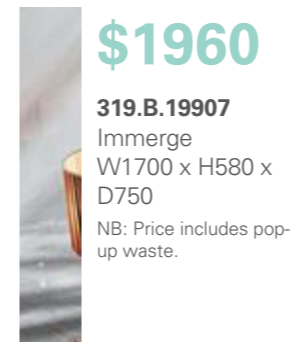

Natural Stone Baths

$3045

1B1.1311 Form
Grande Natural Stone
W1690 x H555 x
D800
Product Weight: 102kg
Bath Water Volume:
362 litres*/292 litres**
NB: Price includes waste.

$2465

N1A Form Petite
Natural Stone
W1500 x H555
x D750
Product Weight: 92kg
Bath Water Volume:
230 litres*/160
litres**
NB: Price includes waste.

Manufactured using our natural stone & mineral technology, these baths are one piece. Designed so that they don't weigh a tonne.

Acrylic Baths

FROM
$1540

RLG-1500
Mini Tasman
Acrylic*
Bath & Panel
W1500 x H630 x
D800 **$1540**

RLG1803 Tasman
Acrylic*
Bath & Panel
W1800 x H630 x
D800 **$1565**
NB: Prices includes
pop-up waste.

*Made of a special Acrylic that has a sensual surface with excellent thermal properties. It retains heat and is warm to touch.

A bath typically weighs around 110kg and is 1cm thick throughout the entire surface. The finish is smooth, solid and velvety to touch. Natural stone is without question the best the market has to offer.

$2595

1B1.1310 Sonit
W1690 x H580 x
D700
Product Weight:
90kg
Bath Water Volume:
274 litres*/204
litres**

NB: Price includes waste.

* Volume of water contained in the bath if filled to the overflow.
** Volume of water contained in the bath if filled to the overflow less 70 litres to allow for an average person in the bath.

$1960

319.B.19907
Immerge
W1700 x H580 x
D750
NB: Price includes pop-up waste.

$1925

319.B.19909
Loop
W1695 x H595
x D820
NB: Price includes pop-up waste.

$1445

1B1.1430
Saturn
W1700 x H630
x D750
NB: Price includes pop-up waste.