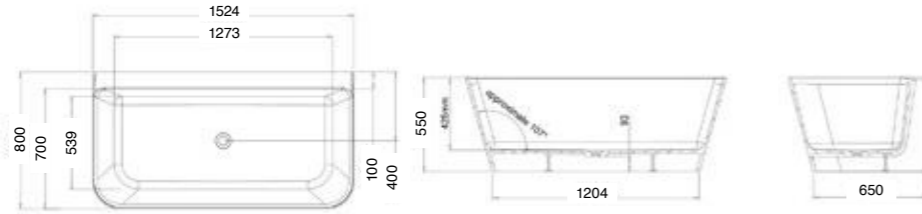

N3ACS
Patinato Petite
Clearstone