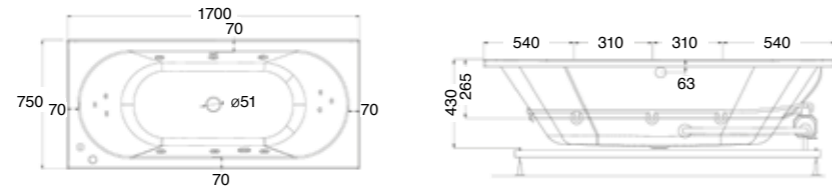

15.B.27819
Curve left side
corner bath

15.B.27820
Curve right side
corner bath

WHIRLPOOLS BATHS (See page 51)

1B1.1146
Whirlpool
1700mm
bath

1B1.1147
Whirlpool
1800mm
bath

SKIRT BATHS (See page 54)

1B1.1140
Drop Me
1700mm
bath