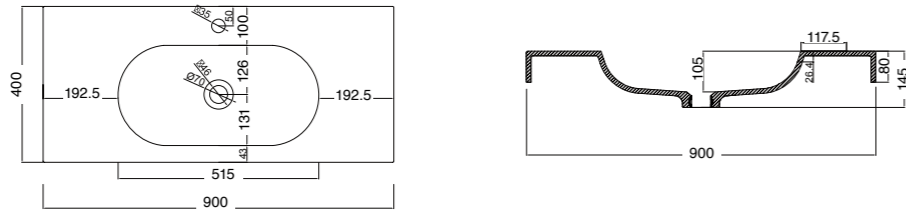

BASIN TOP – DISH (See pages 16 – 17)

338.E.24629
Dish Basin Top 900mm