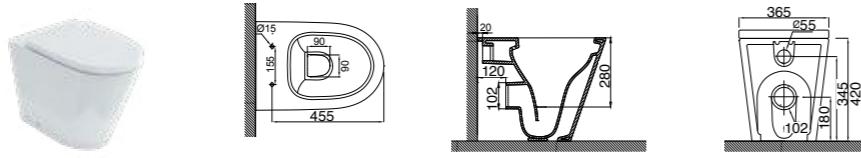

SPH-354
Sphere Easy-Height Rimless wall-hung toilet suitewith in-wall cistern, flush plate & soft close seat