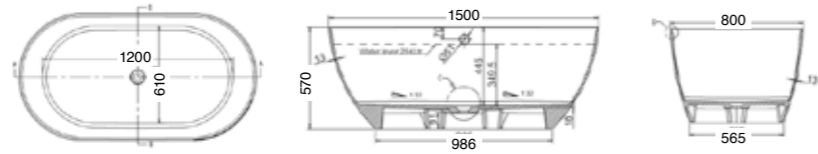

CLEARSTONE BATHS (See pages 46 – 47)

325.A.21127
Form Piccolo
Clearstone