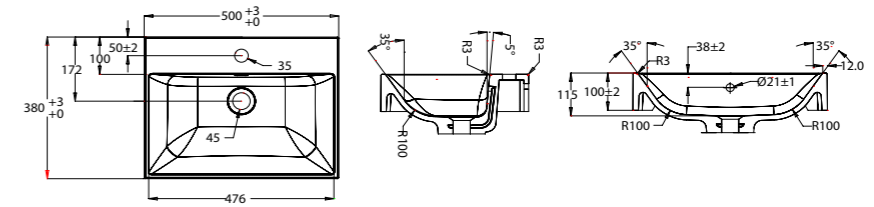

416.B.28078
Zara Basin Top 1200mm

416.B.28079
Zara Basin Top 1200mm
Double Basin

416.B.29439
Zara Basin Top 1500mm

416.B.29440
Zara Basin Top 1500mm
Double Basin

BASIN TOP – PARIS (See pages 32 – 33)

BNT-538
Paris Basin Top 500mm