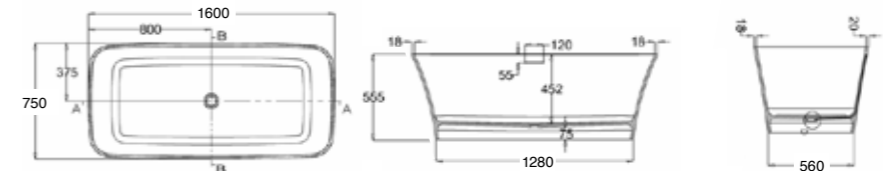

1B1.1144
Square Shower Bath
Front panel

1B1.1024
B Shower Bath
End panel

1B1.1023
B Shower Bath
Front panel

NON STOCK BATHS – NATURAL STONE BATHS (See page 55)

N14
Nebbia bath

1B1.1410
Palermo bath

1B1.1411
Palermo Piccolo bath