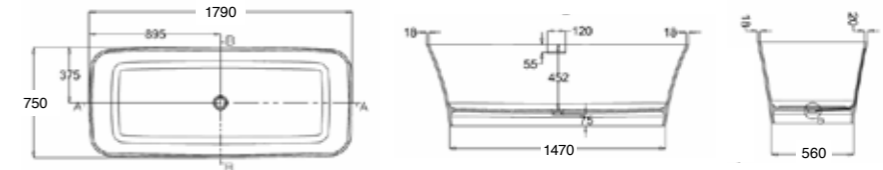

1B1.1144
Square Shower Bath
Front panel

1B1.1024
B Shower Bath
End panel

1B1.1023
B Shower Bath
Front panel

NON STOCK BATHS – NATURAL STONE BATHS (See page 55)

N14
Nebbia bath

1B1.1410
Palermo bath

1B1.1411
Palermo Piccolo bath