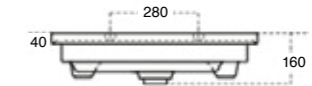

BASIN TOP – SOFT (See pages 10 – 13)

13065-KL
Soft Basin Top 650mm

13080-KL
Soft Basin Top 800mm