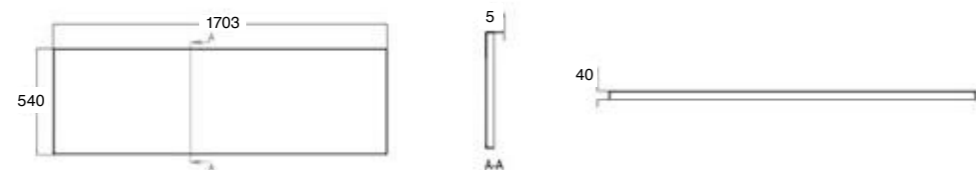

1B1.1153
1800 Bath End Panel