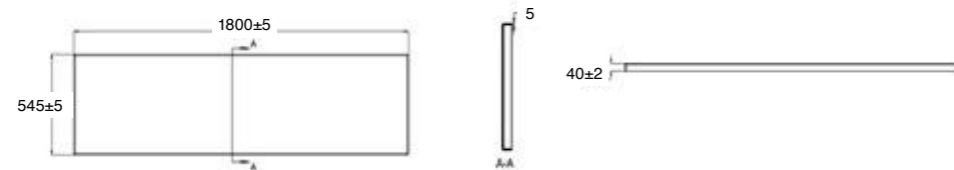

1B1.1152
1800 Bath Front Panel