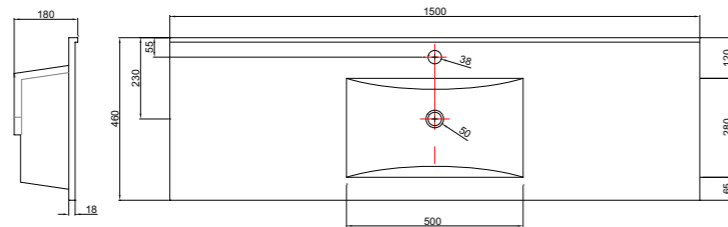

416.B.29439
Zara Basin Top 1500mm