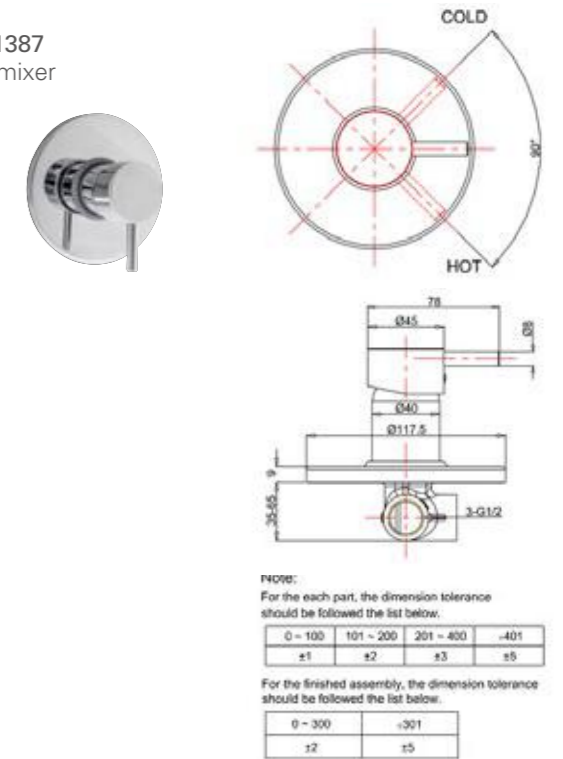

158.G.21387
Shower mixer