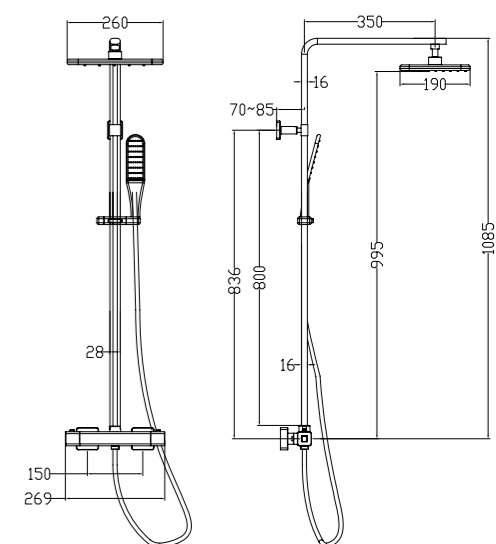

304.Q.16385
CLASS S
Soft Square
Shower Set

203.M.11816
FOXY
Shower Set