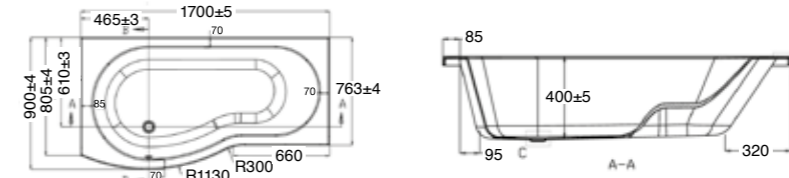

SHOWER BATHS (See pages 52 – 53)

1B1.1011
Square Shower Bath
Left Hand

1B1.1012
Square Shower Bath
Right Hand

1B1.1013
B Shower Bath
Left Hand

1B1.1014
B Shower Bath
Right Hand

BATH LINERS

Product Code	Side 1 (W)	Side 2 (W)	Side 3 (W)	Height	Description
LNR17811500	810	1700	-	1500	2-Sided Acrylic Bath Liner
LNR85171500	850	1700	-	1500	2-Sided Acrylic Bath Liner
LNR8517851500	850	1700	850	1500	3-Sided Acrylic Bath Liner