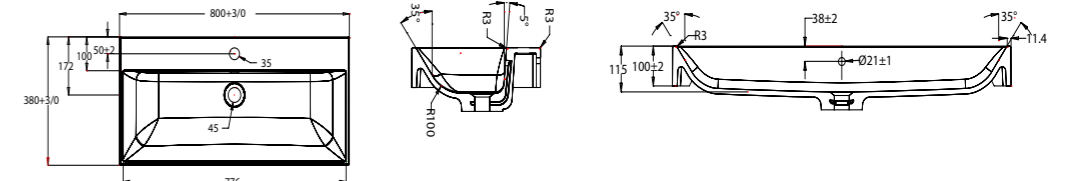

BNT-838
Paris Basin Top 800mm