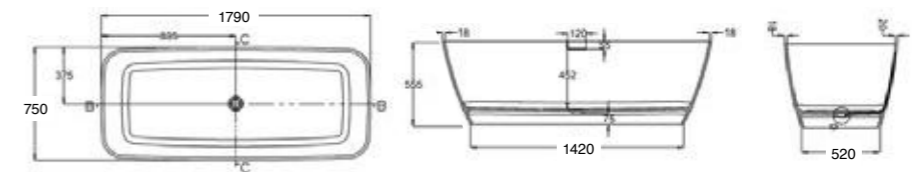

1B1.1412
Vista bath