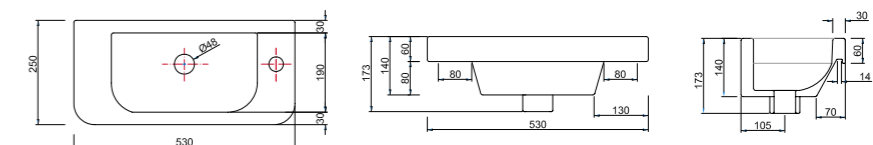

BASIN TOP – SPACE (See page 35)

Z01
Space Basin Top 500mm