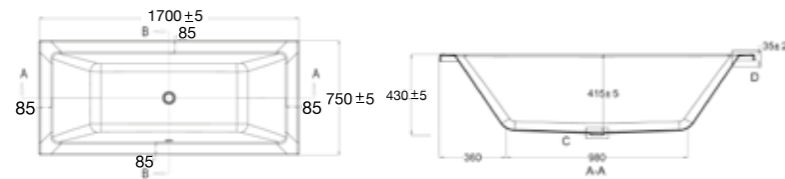

15.B.27819
Curve left side
corner bath

15.B.27820
Curve right side
corner bath

WHIRLPOOLS BATHS (See page 51)

1B1.1146
Whirlpool
1700mm
bath

1B1.1147
Whirlpool
1800mm
bath

SKIRT BATHS (See page 54)

1B1.1140
Drop Me
1700mm
bath