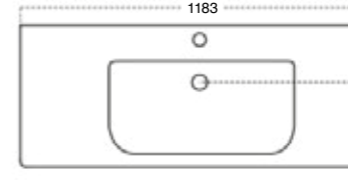

In-wall Cisterns

STYLISHLY DISCREET

**In-wall cisterns & flush plates.
Out of sight, out of mind.**

$440

3D1.1004
In-wall cistern with steel frame for wall-hung toilets. Adjustable dual flush valve and height frame.
4 Star WELS Rating

$250

3D1.1005
In-wall cistern for floor standing toilets. Adjustable dual flush valve.
4 Star WELS Rating

**K5130
FLUSH PLATE -
ROUND**

$70

3D1.1006
White

$90

3D1.1007
Chrome High Gloss

$90

3D1.1008
Chrome Matt

$90

K5130-23
Black

**K5131
FLUSH PLATE -
RECTANGLE**

$70

3D1.1009
White

$90

3D1.1010
Chrome High Gloss

$90

3D1.1011
Chrome Matt

$90

K5131-23
Black

**Fabulous in-wall cisterns fit into 90mm walls.
The fully framed cistern has adjustable height
and comes complete with 100mm water outlet.**

BASIN TOP – SOFT (See pages 10 – 13)

13065-KL
Soft Basin Top 650mm

13080-KL
Soft Basin Top 800mm

13090-KL
Soft Basin Top 900mm

13100-KL
Soft Basin Top 1000mm

13120-KL
Soft Basin Top 1200mm

BASIN TOP – SHARP (See pages 14 – 15)

14070-KL
Sharp Basin Top 700mm

14090-KL
Sharp Basin Top 900mm

14150-KL
Sharp Basin Top 1040mm

14120-KL
Sharp Basin Top 1200mm