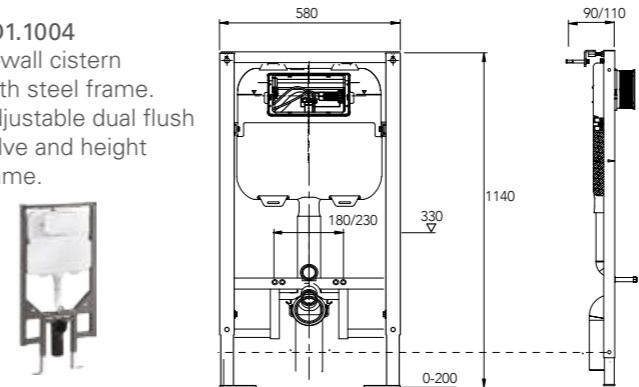

IN-WALL CISTERNS (See page 74)

3D1.1004
In-wall cistern with steel frame. Adjustable dual flush valve and height frame.