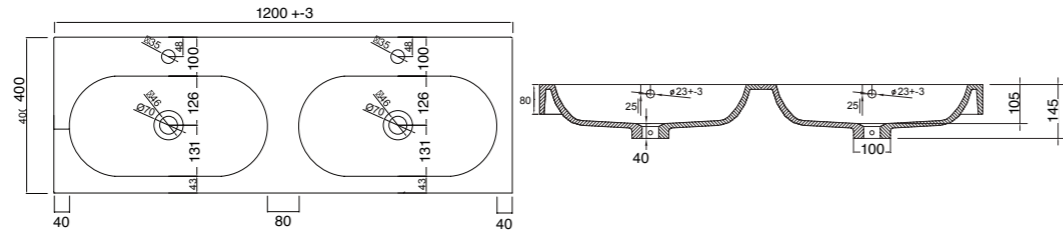

338.E.23560
Dish Basin Top 1200mm