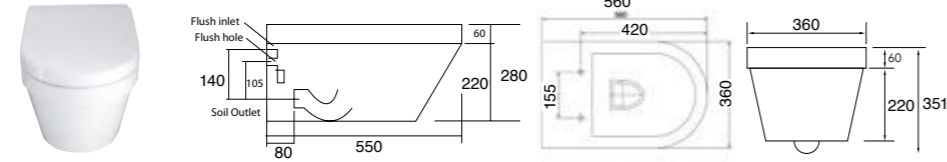

OZ14**
Onda back to wall pan with soft-close seat.