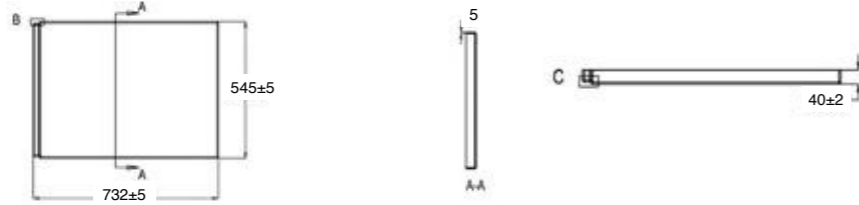

1B1.1151
1700 Bath End Panel