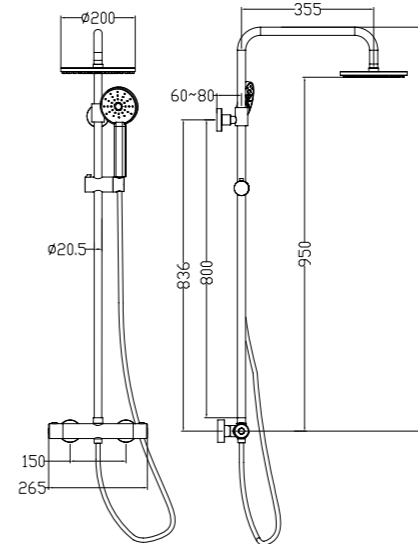

SHOWER SETS (See page 44)

304.Q.27102
CLASS R
Round Shower Set

304.Q.16385
CLASS S
Soft Square
Shower Set