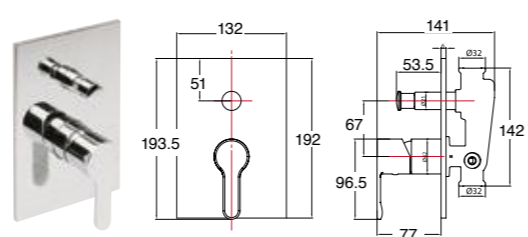

5A3.1380
Bath shower
mixer with
diverter