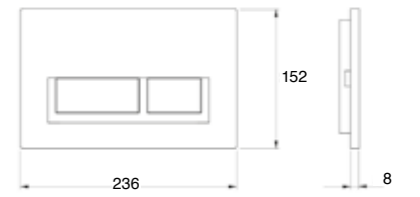

NOTES

Onda accessible back-to-wall toilets meet NZS 4121.

[^]Rest, Cascade and Sphere toilets: Pan set outs reflect the range permissible within the pan shroud with a range of connectors