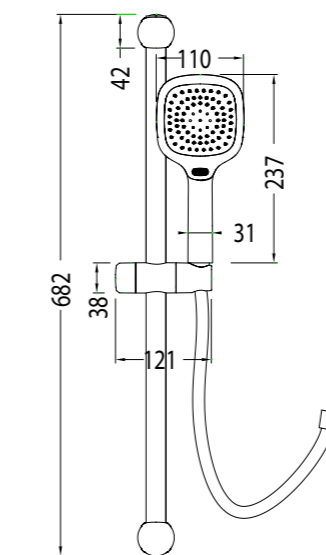

CRYSTAL TAPWARE (See page 43)

5A3.1240
Single Lever
Basin Mixer

MIKE PRO TAPWARE (See page 42)

MIKE PRO TAPWARE (CONTINUED) (See page 42)

SHOWER SETS (See page 44)

203.M.11816
FOXY
Shower Set

CLASS R

CLASS S

FOXY