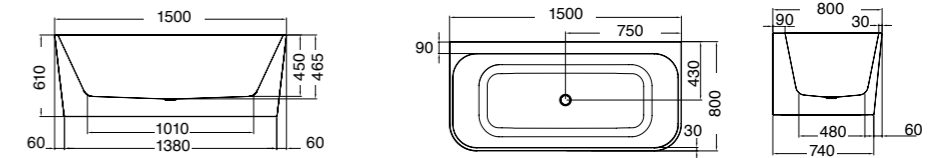

1B1.1430
Saturn bath

319.B.19907
Immerge bath

319.B.19909
Loop bath

ART-024 LUSO
180X80X58 BATH

MO-6094 VOGUE WHITE
BATH 1710X810X610

15.B.26772
Curve mini
back-to-wall bath

15.B.26725
Curve
back-to-wall bath