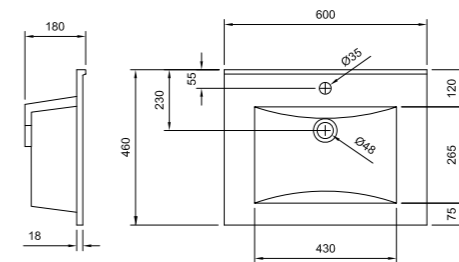

BASIN TOP – ZARA (See pages 26 – 31)

416.B.28075
Zara Basin Top 600mm