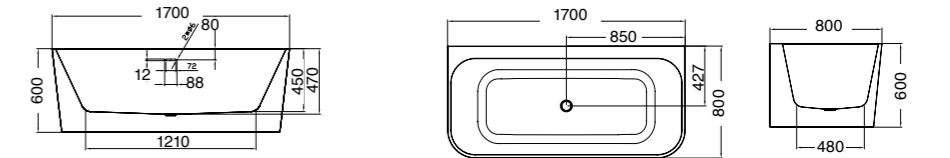

1B1.1430
Saturn bath

319.B.19907
Immerge bath

319.B.19909
Loop bath

ART-024 LUSO
180X80X58 BATH

MO-6094 VOGUE WHITE
BATH 1710X810X610

15.B.26772
Curve mini
back-to-wall bath

15.B.26725
Curve
back-to-wall bath