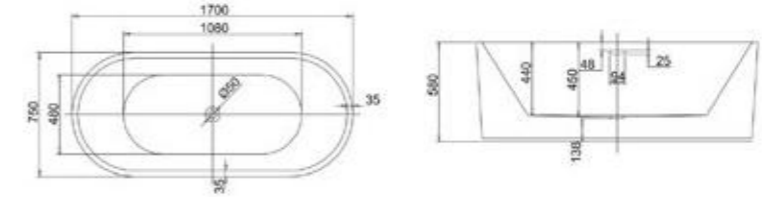

319.B.19907
Immerge bath