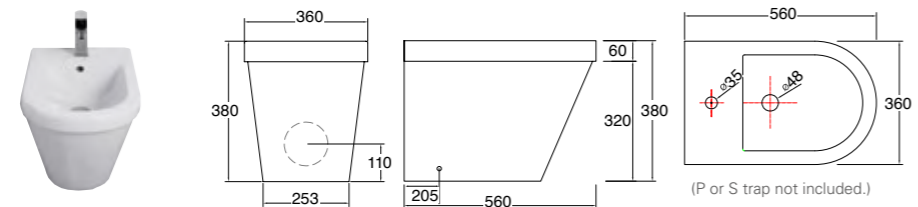

NOTES

ONDA TOILETS: NB: Toilets must be fitted to 100mm soil pipe. *Wingback location is 200mm high x 100mm from centre of waste outlet right-hand side. **140-160mm adjustment with STC converter. Pan converter (Code: STC) available at an extra charge.