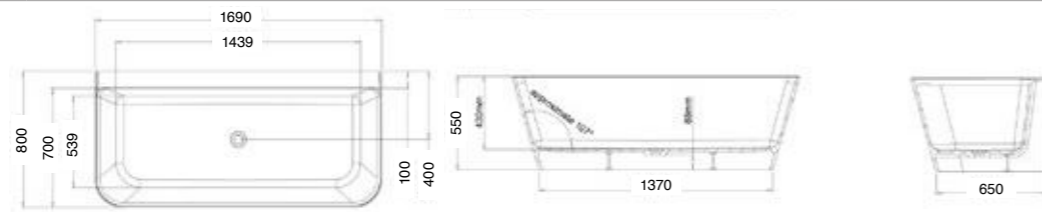

N3BCS
Patinato Grand
Clearstone