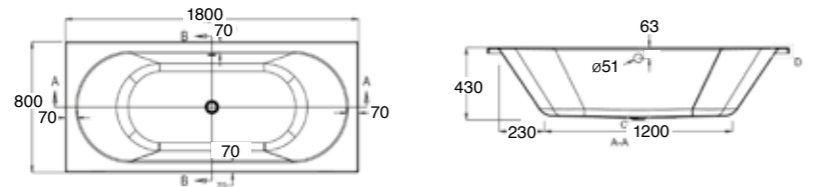

1B1.1149
Drop You
1800mm
bath

BATH SCREENS (See page 54)

Code	Description	Door Configuration	Measurements	Thickness of Glass	Adjustment	Frame Finish & Glass Pattern
QP99	Bath Screen (squares pivot panel)	-	W1175 H1500 D1500	6mm	1175-1195	Bright Chrome Clear Glass

NB: Baths cannot be rebated into walls if using the shower screens.

NOTES

SKIRT BATHS: Height does not allow for feet, height for adjustable 110-150mm. Panels & legs – All panel packs are supplied with both a male and female panel and are 100mm high - made from acrylic (not grp). All panel packs are supplied with legs (adjustable in height for leveling) with adjustable telescopic arms. The ends of these arms have a magnetic plate, which marries up with the inside of the panel - you can remove the panel for maintenance, and re-fit very easily. Depending on the size, further legs (adjustable in height for leveling) are included.