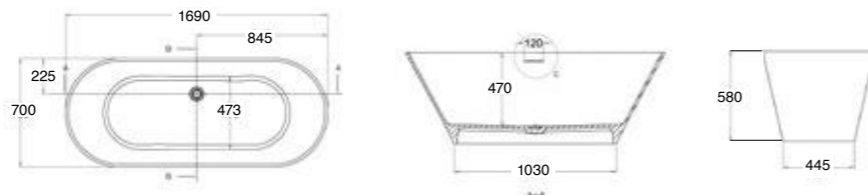

1B1.1310
Sonit