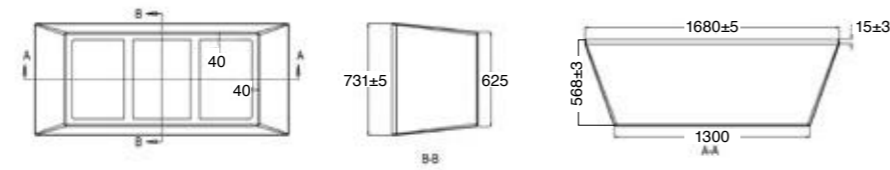

1B1.1142
1700 4-Sided Skirt