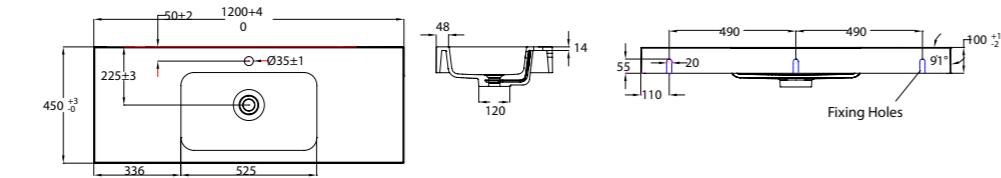

1B3.1316
Splash Basin Top 1200mm