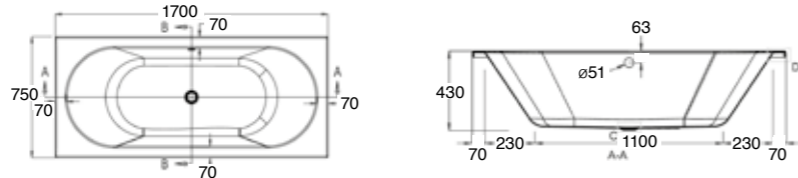

1B1.1148
Drop You
1700mm
bath