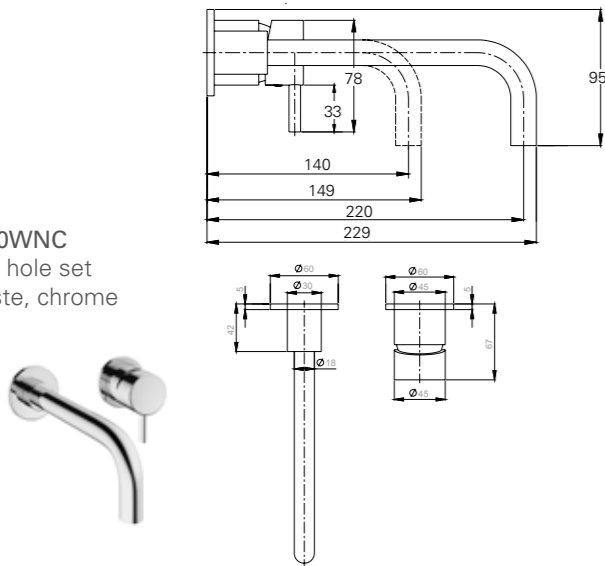

PRO120WNC
Basin 2 hole set
No waste, chrome

PRO416FC
Basin shower
mixer,
floor-standing,
chrome