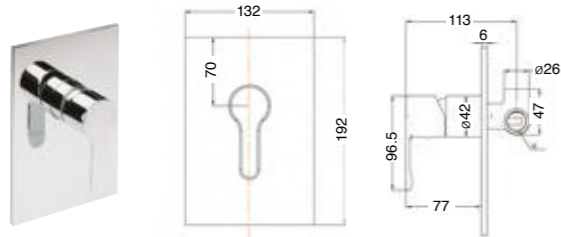

5A3.1379
Bath shower
mixer

5A3.1378
Double tap
shower
filler

5A3.1380
Bath shower
mixer with
diverter