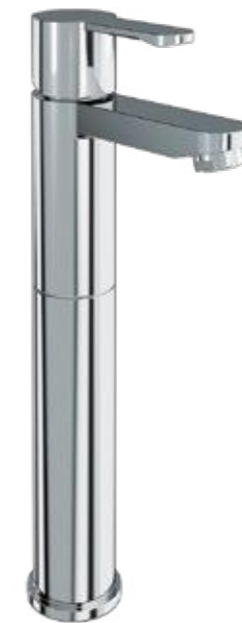

$220

5A3.1375
Extended Single
Lever Basin Mixer
W45 x H324 x D138
5 Star WELS Rating