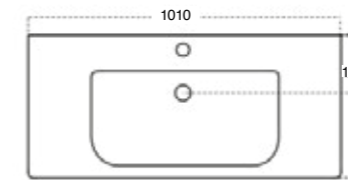

13120-KL
Soft Basin Top 1200mm