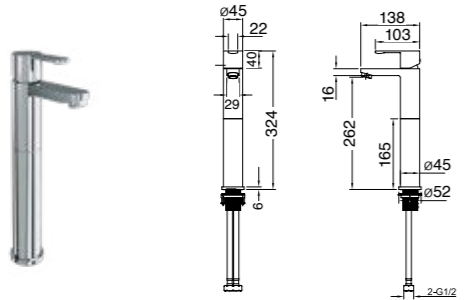

5A3.1375
Extended single
lever basin mixer

CW24
Mono bath filler
with shroud