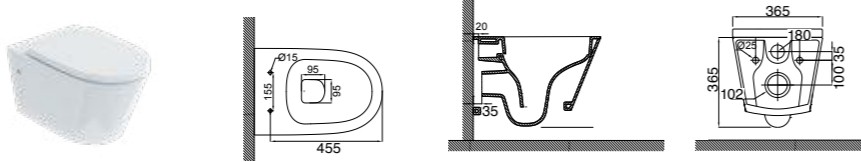

SPHERE TOILETS[^] (See page 71)

SPH-351
Sphere easy-height rimless back-to-wall toilet suite with cistern and soft close seat

SPH-384
Sphere easy-height rimless back-to-wall toilet suite with in-wall cistern, flush plate & soft close seat

SPH-354
Sphere Easy-Height Rimless wall-hung toilet suitewith in-wall cistern, flush plate & soft close seat

ONDA TOILETS (See page 72)

OZ306
Onda close coupled toilet suite with cistern, lid and soft-close seat
Back inlet water.

OZ266*
Onda close coupled toilet suite with one-piece cistern and soft-close seat side.

OZ15-PS
Onda wall-hung pan with soft-close seat

OZ14**
Onda back to wall pan with soft-close seat.

Z22
Onda back to wall bidet

NOTES

ONDA TOILETS: NB: Toilets must be fitted to 100mm soil pipe. *Wingback location is 200mm high x 100mm from centre of waste outlet right-hand side. **140-160mm adjustment with STC converter. Pan converter (Code: STC) available at an extra charge.

ACCESSIBLE BATHROOMS (See page 73)

CM.0001
Compact Basin 450

CM.0002
Compact Basin 550

SP.1033
Round Semi Pedestal

OZ126
Onda Care Extended Back-To-Wall Toilet Suite with in-wall cistern, flush plate & soft close seat

OZ127
Onda Care Extended Back-To-Wall Toilet Suite with in-wall cistern, flush plate & single seat

IN-WALL CISTERNS (See page 74)

3D1.1004
In-wall cistern with steel frame. Adjustable dual flush valve and height frame.

3D1.1005
In-wall cistern. Adjustable dual flush valve.

FLUSH PLATES (See page 74)

3D1.1006 White

3D1.1007 Chrome High Gloss

3D1.1008 Chrome Matt

K5130-23 Black

3D1.1009 White

3D1.1010 Chrome High Gloss

3D1.1011 Chrome Matt

K5131-23 Black

NOTES

Onda accessible back-to-wall toilets meet NZS 4121.