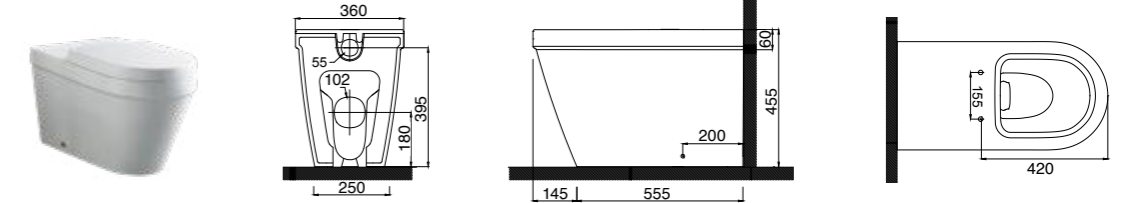

ACCESSIBLE BATHROOMS (See page 73)

CM.0001
Compact Basin 450

CM.0002
Compact Basin 550

SP.1033
Round Semi Pedestal

OZ126
Onda Care Extended Back-To-Wall Toilet Suite with in-wall cistern, flush plate & soft close seat