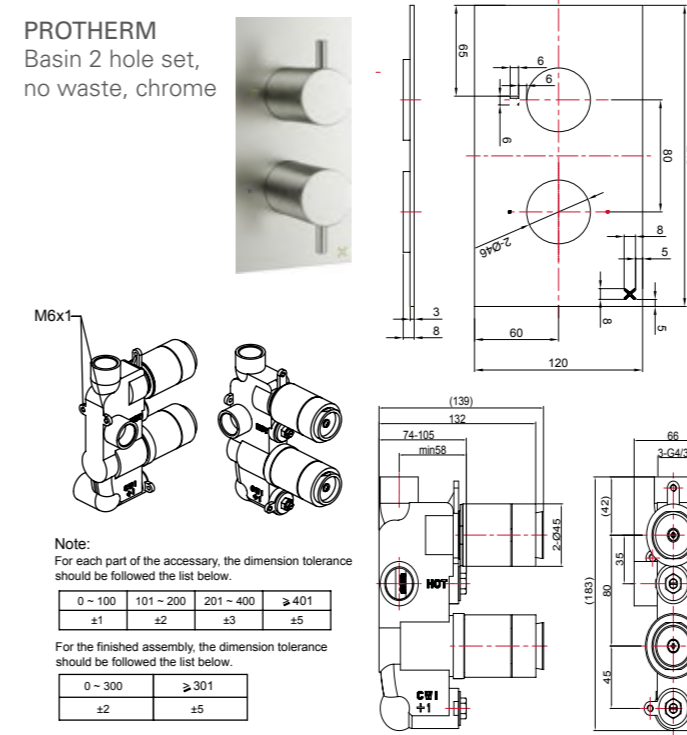

MIKE PRO TAPWARE (CONTINUED) (See page 42)

PROTHERM
Basin 2 hole set,
no waste, chrome

158.G.21387
Shower mixer