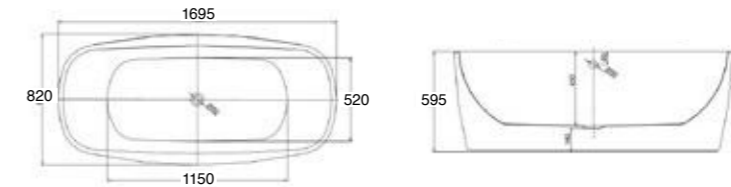

1B1.1430
Saturn bath

319.B.19907
Immerge bath

319.B.19909
Loop bath

ART-024 LUSO
180X80X58 BATH

MO-6094 VOGUE WHITE
BATH 1710X810X610

15.B.26772
Curve mini
back-to-wall bath

15.B.26725
Curve
back-to-wall bath