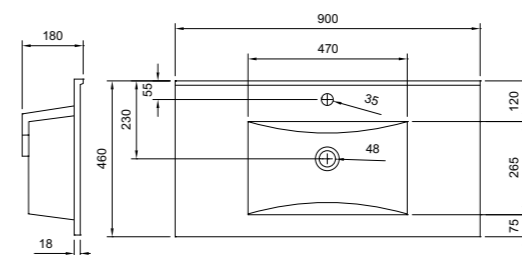

416.B.27447
Zara Basin Top 900mm