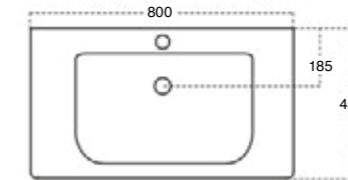

13090-KL
Soft Basin Top 900mm