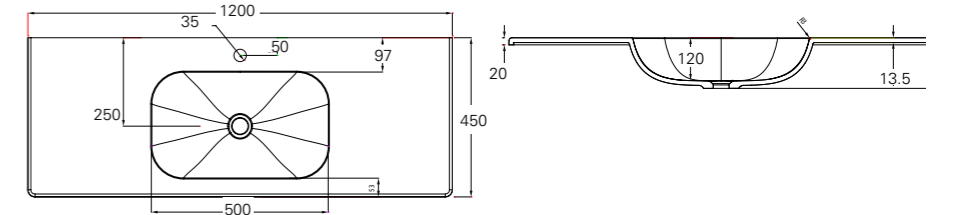

OA1245
Fresh Basin Top 1200mm