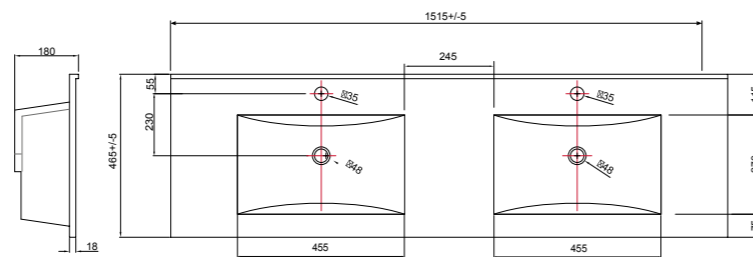

416.B.29440
Zara Basin Top 1500mm
Double Basin