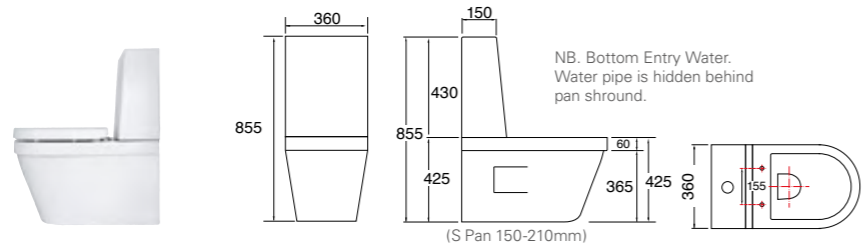

OZ15-PS
Onda wall-hung pan with soft-close seat