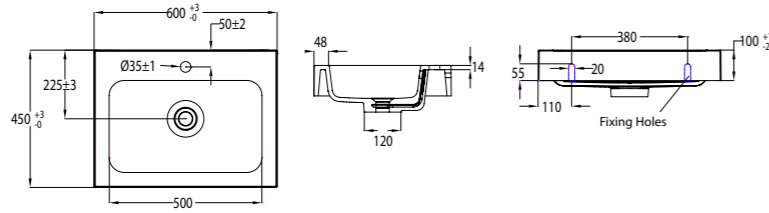

BASIN TOP – SPLASH (See pages 18 – 21)

1B3.1170
Splash Basin Top 600mm