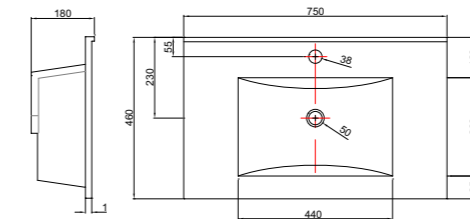

416.B.28076
Zara Basin Top 750mm