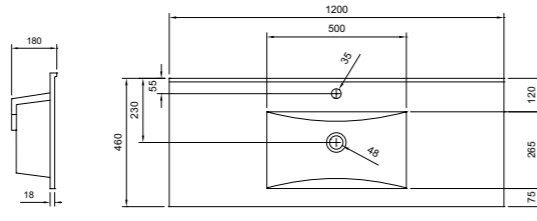

416.B.28078
Zara Basin Top 1200mm