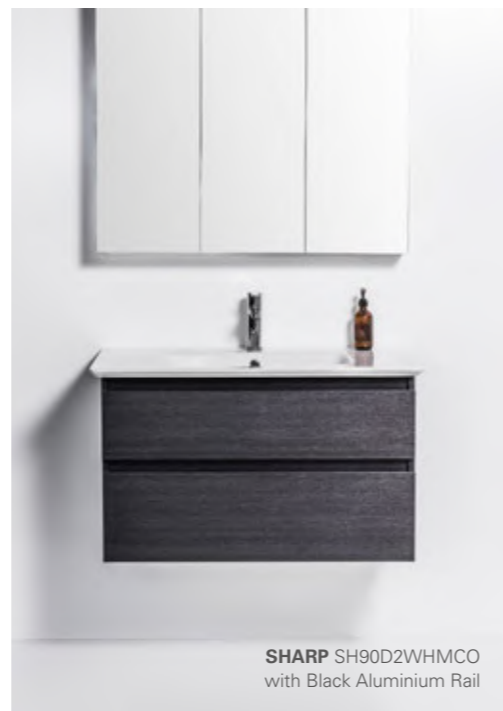

Sharp Vanities

NEW HEIGHT

SHARP SH70D2WHMME with Silver Aluminium Rail

Bevelled ceramic top for the modern European look.

SHARP SH90D2WHMCO with Black Aluminium Rail

Sharp Basin (Ceramic)
SH 700, 900, 1040, 1200mm