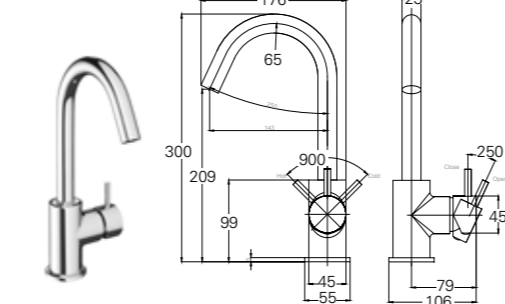

PRO111DNC
Vessel Basin
Monobloc
No waste,
chrome