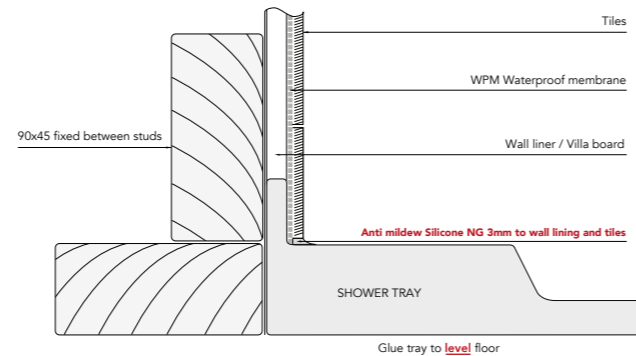

Installation of an acrylic shower tray with tiles

VCBC shower installation with acrylic liner