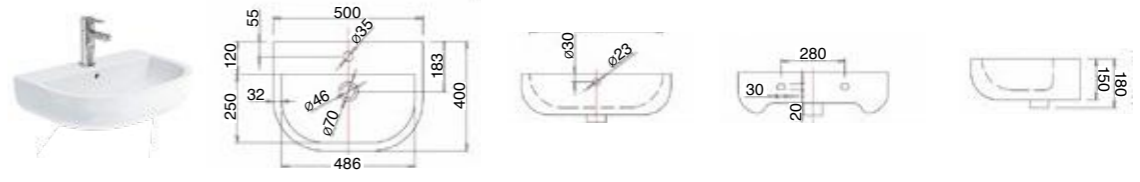

SP.1033
Round Semi Pedestal