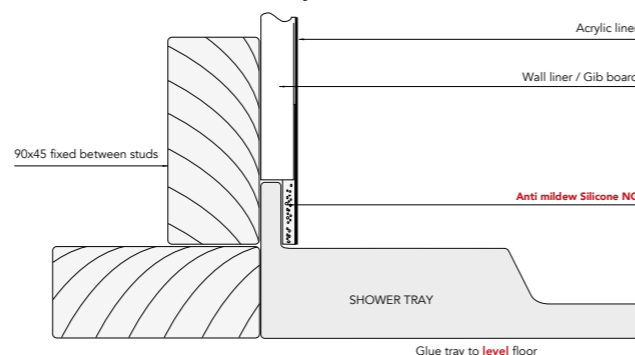

Acrylic Shower Trays

ABOUT OUR SHOWER TRAYS

All you need to get your shower looking modern, stylish and elegant.

Our range of lightweight acrylic shower trays have been designed with the best quality materials and a contemporary look. All trays come with an easy clean waste and sealing tape and acrylic upstands on two sides.

PU TRAYS

The trays are acrylic capped reinforced trays with a smooth under-surface. (Available with upstands, refer to page 59)

Recommended Installation Of Shower Trays With Moulded Upstands

Factory fitted upstand detail

Shower Components

YOUR CHOICE OF FINISHING TOUCHES

$40

HFW
Easy Clean Waste

$55 ▲

SF586
Tiling Strip -
3000mm length

$50

2WGP
2 Wall Glue Pack
for Acrylic Wall
Shower. 2 glue,
1 clear sealant

FROM $105

LONG SIDE UPSTAND $130
(For shower trays 1200mm & over)
SHORT SIDE UPSTAND $105
(For shower trays less than 1200mm)

FROM $405 ▲

SHOWER LINERS

2-Sided Acrylic Wall Liners from $405
A range of sizes – 900 x 900, 900 x 1200, 1000 x 1000mm.

3-Sided Acrylic Wall Liners from $605
A range of sizes – 900 x 900 x 900 and 1000 x 1000 x 1000 and 900 x 1200 x 900mm.

Other sizes available.
Refer to technical specs at end of book.