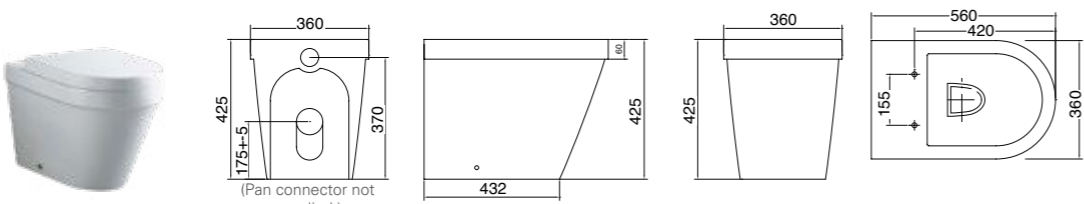

Z22
Onda back to wall bidet