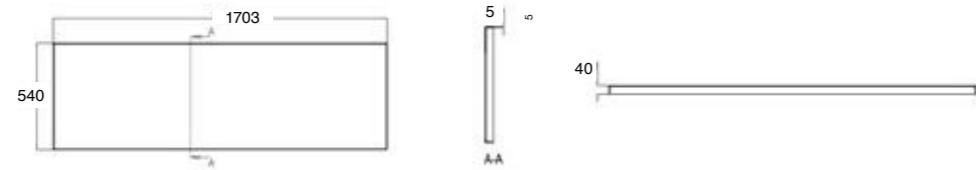

SKIRT BATH PANELS (See page 54)

1B1.1150
1700 Bath Front Panel