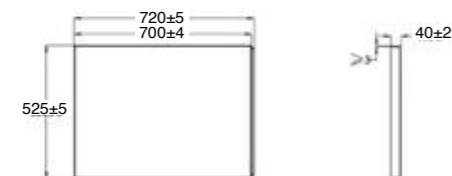

1B1.1144
Square Shower Bath
Front panel

1B1.1024
B Shower Bath
End panel

1B1.1023
B Shower Bath
Front panel

NON STOCK BATHS – NATURAL STONE BATHS (See page 55)

N14
Nebbia bath

1B1.1410
Palermo bath

1B1.1411
Palermo Piccolo bath