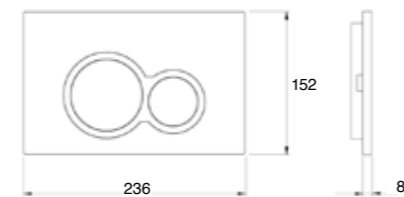

3D1.1005
In-wall cistern. Adjustable dual flush valve.

FLUSH PLATES (See page 74)

3D1.1006 White

3D1.1007 Chrome High Gloss

3D1.1008 Chrome Matt

K5130-23 Black

3D1.1009 White

3D1.1010 Chrome High Gloss