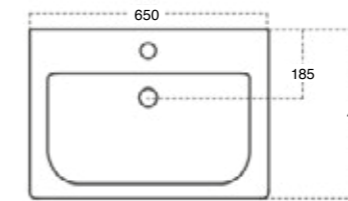

BASIN TOP – SOFT (See pages 10 – 13)

13065-KL
Soft Basin Top 650mm

13080-KL
Soft Basin Top 800mm