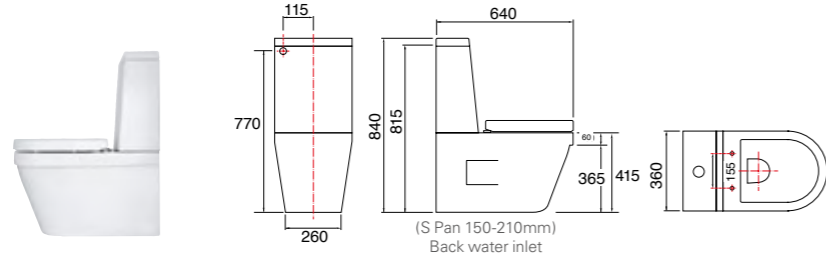

ONDA TOILETS (See page 72)

OZ306
Onda close coupled toilet suite with cistern, lid and soft-close seat
Back inlet water.

OZ266*
Onda close coupled toilet suite with one-piece cistern and soft-close seat side.