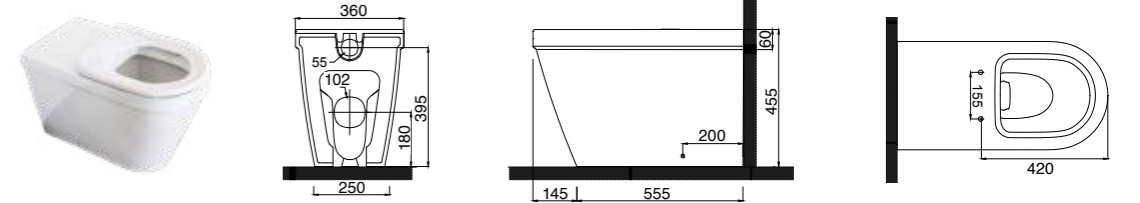

OZ127
Onda Care Extended Back-To-Wall Toilet Suite with in-wall cistern, flush plate & single seat