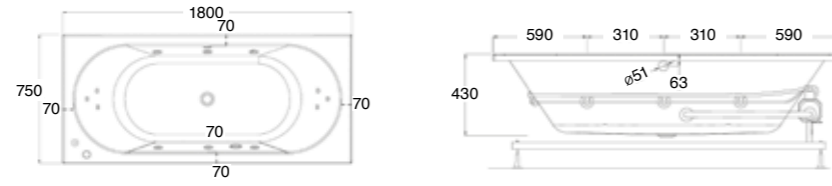

15.B.27819
Curve left side
corner bath

15.B.27820
Curve right side
corner bath

WHIRLPOOLS BATHS (See page 51)

1B1.1146
Whirlpool
1700mm
bath

1B1.1147
Whirlpool
1800mm
bath

SKIRT BATHS (See page 54)

1B1.1140
Drop Me
1700mm
bath