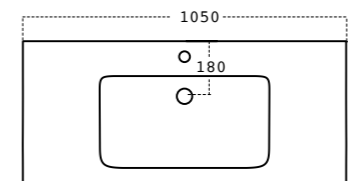

14120-KL
Sharp Basin Top 1200mm