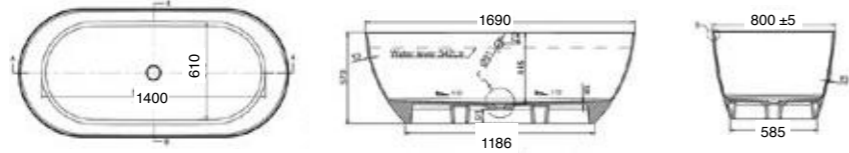

325.A.21128
Form Clearstone