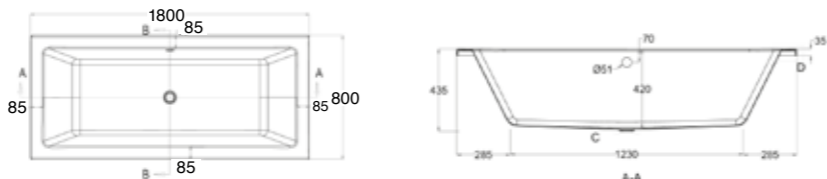

1B1.1141
Drop Me
1800mm
bath