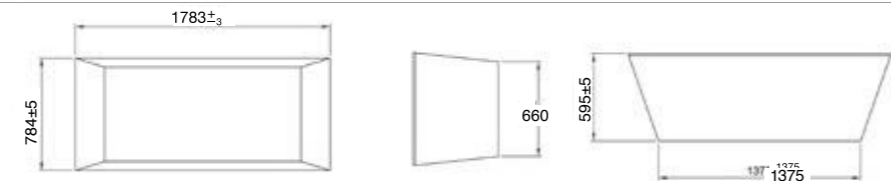

1B1.1143
1800 4-Sided Skirt