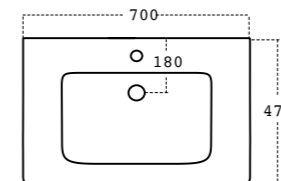

BASIN TOP – SHARP (See pages 14 – 15)

14070-KL
Sharp Basin Top 700mm

14090-KL
Sharp Basin Top 900mm