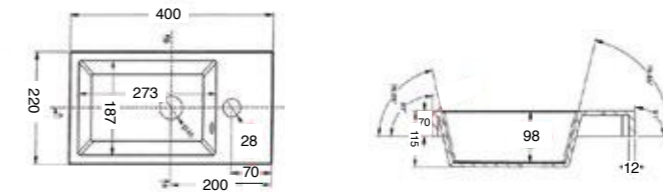

BASIN TOP – FIT (See page 34)

201.E.10750
Fit Basin Top 400mm