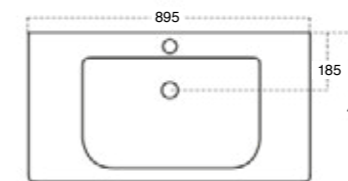

13100-KL
Soft Basin Top 1000mm