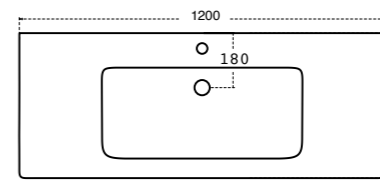

In-wall Cisterns

STYLISHLY DISCREET

**In-wall cisterns & flush plates.
Out of sight, out of mind.**

$440

3D1.1004
In-wall cistern with steel frame for wall-hung toilets. Adjustable dual flush valve and height frame.
4 Star WELS Rating

$250

3D1.1005
In-wall cistern for floor standing toilets. Adjustable dual flush valve.
4 Star WELS Rating

**K5130
FLUSH PLATE -
ROUND**

$70

3D1.1006
White

$90

3D1.1007
Chrome High Gloss

$90

3D1.1008
Chrome Matt

$90

K5130-23
Black

**K5131
FLUSH PLATE -
RECTANGLE**

$70

3D1.1009
White

$90

3D1.1010
Chrome High Gloss

$90

3D1.1011
Chrome Matt

$90

K5131-23
Black

**Fabulous in-wall cisterns fit into 90mm walls.
The fully framed cistern has adjustable height
and comes complete with 100mm water outlet.**

BASIN TOP – SOFT (See pages 10 – 13)

13065-KL
Soft Basin Top 650mm

13080-KL
Soft Basin Top 800mm

13090-KL
Soft Basin Top 900mm

13100-KL
Soft Basin Top 1000mm

13120-KL
Soft Basin Top 1200mm

BASIN TOP – SHARP (See pages 14 – 15)

14070-KL
Sharp Basin Top 700mm

14090-KL
Sharp Basin Top 900mm

14150-KL
Sharp Basin Top 1040mm

14120-KL
Sharp Basin Top 1200mm