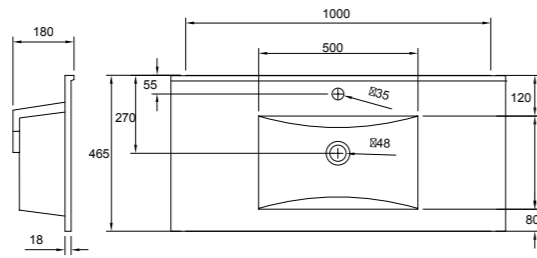

BASIN TOP – ZARA (CONTINUED) (See pages 26 – 31)

416.B.28077
Zara Basin Top 1000mm