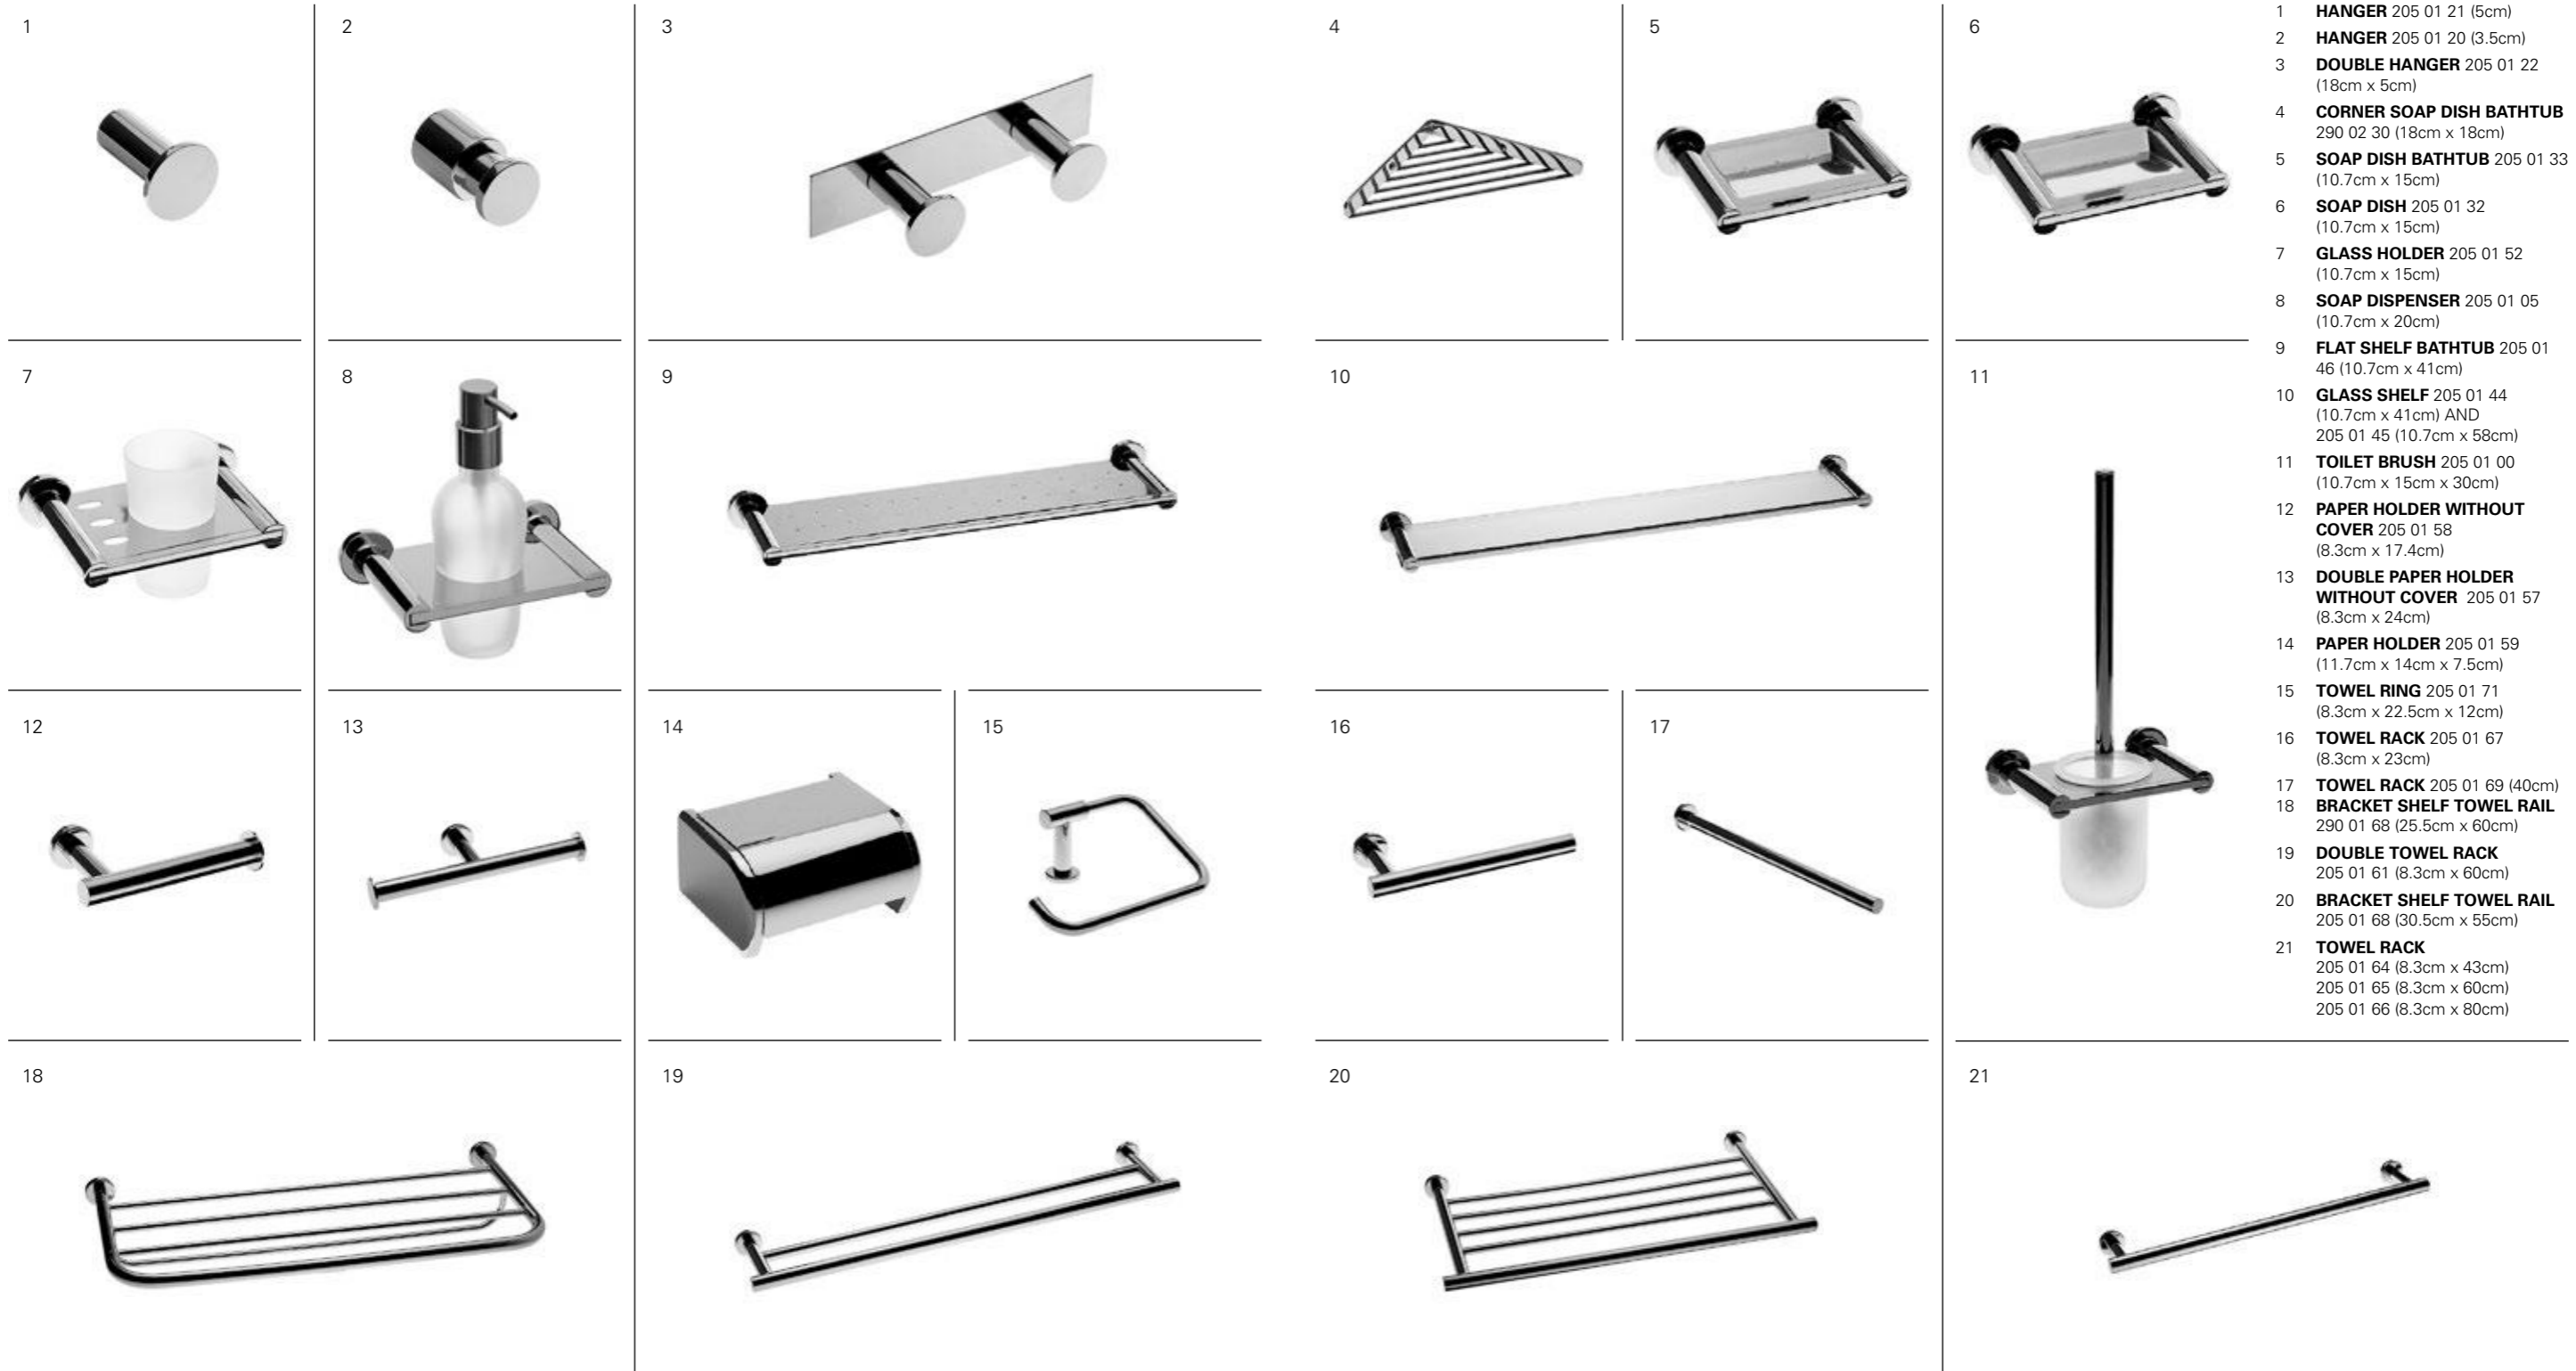

COSMIC ARCHITECT

1. 1 **HANGER** 205 01 21 (5cm)
2. 2 **HANGER** 205 01 20 (3.5cm)
3. 3 **DOUBLE HANGER** 205 01 22 (18cm x 5cm)
4. 4 **CORNER SOAP DISH BATHTUB** 290 02 30 (18cm x 18cm)
5. 5 **SOAP DISH BATHTUB** 205 01 33 (10.7cm x 15cm)
6. 6 **SOAP DISH** 205 01 32 (10.7cm x 15cm)
7. 7 **GLASS HOLDER** 205 01 52 (10.7cm x 15cm)
8. 8 **SOAP DISPENSER** 205 01 05 (10.7cm x 20cm)
9. 9 **FLAT SHELF BATHTUB** 205 01 46 (10.7cm x 41cm)
10. 10 **GLASS SHELF** 205 01 44 (10.7cm x 41cm) AND 205 01 45 (10.7cm x 58cm)
11. 11 **TOILET BRUSH** 205 01 00 (10.7cm x 15cm x 30cm)
12. 12 **PAPER HOLDER WITHOUT COVER** 205 01 58 (8.3cm x 17.4cm)
13. 13 **DOUBLE PAPER HOLDER WITHOUT COVER** 205 01 57 (8.3cm x 24cm)
14. 14 **PAPER HOLDER** 205 01 59 (11.7cm x 14cm x 7.5cm)
15. 15 **TOWEL RING** 205 01 71 (8.3cm x 22.5cm x 12cm)
16. 16 **TOWEL RACK** 205 01 67 (8.3cm x 23cm)
17. 17 **TOWEL RACK** 205 01 69 (40cm)
18. 18 **BRACKET SHELF TOWEL RAIL** 290 01 68 (25.5cm x 60cm)
19. 19 **DOUBLE TOWEL RACK** 205 01 61 (8.3cm x 60cm)
20. 20 **BRACKET SHELF TOWEL RAIL** 205 01 68 (30.5cm x 55cm)
21. 21 **TOWEL RACK** 205 01 64 (8.3cm x 43cm)
    205 01 65 (8.3cm x 60cm)
    205 01 66 (8.3cm x 80cm)