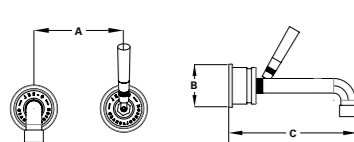

IN WALL CISTERNS

TECHNICAL DRAWINGS	CODE / DESCRIPTION
	3D1.1004 Framed Cistern
	3D1.1005 Un-Framed Cistern

LIFT SHOWER TRAYS

CODE	DESCRIPTION	A	B	C	D	E
YXE601*^	Lif.T Shower Tray 900 x 900 - Ceramic (indent only)	900	900	60	90	145
YXE701*^	Lif.T Shower Tray 1000 x 800 - Ceramic (indent only)	1000	800	60	90	145
YXE801*^	Lif.T Shower Tray 1200 x 800 - Ceramic (indent only)	1200	800	60	90	145
YXEZ01*^	Lif.T Shower Tray 1400 x 800 - Heavycril® (indent only)	1400	800	45	90	145
YXF201*^	Lif.T Shower Tray 1500 x 800 - Heavycril® (indent only)	1500	800	45	90	145
YXEX01*^	Lif.T Shower Tray 1600 x 800 - Heavycril® (indent only)	1600	800	45	90	145

JEE-O

CODE	DESCRIPTION	A	B	C	D
SHOWER STANDS 400-6400	JEE-O Original 02 Shower Stand Brushed	140	2300	2100	350
400-6480	JEE-O Original 02 Shower Stand Polished	140	2300	2100	350
400-6460	JEE-O Flatline 02 Shower Stand Brushed	160	2300	2100	300
400-6465	JEE-O Flatline 02 Shower Stand Polished	160	2300	2100	300
400-7400	JEE-O Soho 02 Shower Stand	200	2300	2050	380

BATH STAND 400-7500	JEE-O Soho Bath Stand	200	914	825	250

CODE	DESCRIPTION	A	B	C
BATH STAND 400-7500	JEE-O Soho Bath Stand	200	914	825

BASIN MIXER 400-7600	JEE-O Soho Basin Mixer	180	95	282

NOTES

*NON STOCK ITEM.

^ Waste drainage with white cover included (YXEV01)

INSTALLATION COMPONENTS

CODE / DESCRIPTION	CODE / DESCRIPTION
FT42038 | Star bottle trap 32mm CP (TH0400)	6051/A178 | Angle stop filter with flexi tube 15mm x 15mm x 300mm CP
6051 | Angle stop with filter	PUW68R | Pop up waste 65mm round
FT41045 | Waste with flip plug (TH0106)	40551-32 | Bottle trap 1-1/4" (all brass chrome plated)
A27 | Basin waste (white plug)	XK185 | Basket waste
TH0404 | Square bottle trap 32mm	750 | CP bracket
AU | 300 x 250 bracket	SL | 300x190 bracket

VANITY PACKERS

CODE	DESCRIPTION	A	B
VP	Vanity Packer, White	40	800
VPT*	Vanity Packer, Timber Veneer	40	800