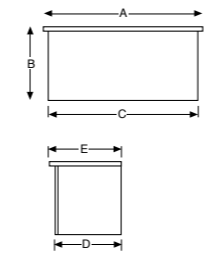

CODE	DESCRIPTION	A	B**	C	D	E
SINGLE BOWL						
ZE90DWHA	Zero 900 - 1 Drawer plus 1 Concealed Drawer, White Unit, Kordura Top	890	500	875	492	500
ZE90DWHTA*	Zero 900 - 1 Drawer plus 1 Concealed Drawer, Timber Veneer Unit, Kordura Top	890	500	875	492	500
ZE90DWHTP*	Zero 900 - 1 Drawer plus 1 Concealed Drawer, Timber Veneer Unit, Timber Veneer Top	890	500	875	492	500
ZE120DWHA	Zero 1200 - 1 Drawer plus 1 Concealed Drawer, White Unit, Kordura Top	1190	500	1175	492	500
ZE120DWHTA*	Zero 1200 - 1 Drawer plus 1 Concealed Drawer, Timber Veneer Unit, Kordura Top	1190	500	1175	492	500
ZE120DWHTP*	Zero 1200 - 1 Drawer plus 1 Concealed Drawer, Timber Veneer Unit, Timber Veneer Top	1190	500	1175	492	500
ZE150D2WHSBA	Zero 1500 - 1 Bowl, 2 Drawers Side-By-Side plus 2 Concealed Drawers, White Unit, Kordura Top	1470	500	1450	492	500
ZE150D2WHSBTA*	Zero 1500 - 1 Bowl, 2 Drawers Side-By-Side plus 2 Concealed Drawers, Timber Veneer Unit, Kordura Top	1470	500	1450	492	500
ZE150D2WHSBTP*	Zero 1500 - 1 Bowl, 2 Drawers Side-By-Side plus 2 Concealed Drawers, Timber Veneer Unit, Timber Veneer Top	1470	500	1450	492	500
ZE180D2WHSBA	Zero 1800 - 1 Bowl, 2 Drawers Side-By-Side plus 2 Concealed Drawers, White Unit, Kordura Top	1770	500	1750	492	500
ZE180D2WHSBTA*	Zero 1800 - 1 Bowl, 2 Drawers Side-By-Side plus 2 Concealed Drawers, Timber Veneer Unit, Kordura Top	1770	500	1750	492	500
ZE180D2WHSBTP*	Zero 1800 - 1 Bowl, 2 Drawers Side-By-Side plus 2 Concealed Drawers, Timber Veneer Unit, Timber Veneer Top	1770	500	1750	492	500
DOUBLE BOWL						
ZE150D2WHDBA	Zero 1500 - 2 Bowl, 2 Drawers Side-By-Side plus 2 Concealed Drawers, White Unit, Kordura Top	1470	500	1450	492	500
ZE150D2WHDBTA*	Zero 1500 - 2 Bowl, 2 Drawers Side-By-Side plus 2 Concealed Drawers, Timber Veneer Unit, Kordura Top	1470	500	1450	492	500
ZE150D2WHDBTP*	Zero 1500 - 2 Bowl, 2 Drawers Side-By-Side plus 2 Concealed Drawers, Timber Veneer Unit, Timber Veneer Top	1470	500	1450	492	500
ZE180D2WHDBA	Zero 1800 - 2 Bowl, 2 Drawers Side-By-Side plus 2 Concealed Drawers, White Unit, Kordura Top	1770	500	1750	492	500
ZE180D2WHDBTA*	Zero 1800 - 2 Bowl, 2 Drawers Side-By-Side plus 2 Concealed Drawers, Timber Veneer Unit, Kordura Top	1770	500	1750	492	500
ZE180D2WHDBTP*	Zero 1800 - 2 Bowl, 2 Drawers Side-By-Side plus 2 Concealed Drawers, Timber Veneer Unit, Timber Veneer Top	1770	500	1750	492	500