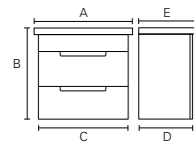

ERIKA PRO - SINGLE DRAWER

CODE	DESCRIPTION	A	B	C	D	E
SINGLE BOWL						
E45WH	Erika Pro 450 Wall-Hung Vanity, 1 Drawer, White	450	465	410	377	380
E45WHT*	Erika Pro 450 Wall-Hung Vanity, 1 Drawer, Timber Veneer	450	465	410	377	380
E55WH	Erika Pro 550 Wall-Hung Vanity, 1 Drawer, White	550	465	510	377	400
E55WHT*	Erika Pro 550 Wall-Hung Vanity, 1 Drawer, Timber Veneer	550	465	510	377	400
E65WH	Erika Pro 650 Wall-Hung Vanity, 1 Drawer, White	650	465	610	422	450
E65WHT*	Erika Pro 650 Wall-Hung Vanity, 1 Drawer, Timber Veneer	650	465	610	422	450
E80WH	Erika Pro 800 Wall-Hung Vanity, 1 Drawer, White	800	465	760	422	450
E80WHT*	Erika Pro 800 Wall-Hung Vanity, 1 Drawer, Timber Veneer	800	465	760	422	450
E100WH	Erika Pro 1000 Wall-Hung Vanity, 1 Drawer, White	1000	440	960	422	450
E100WHT*	Erika Pro 1000 Wall-Hung Vanity, 1 Drawer, Timber Veneer	1000	440	960	422	450