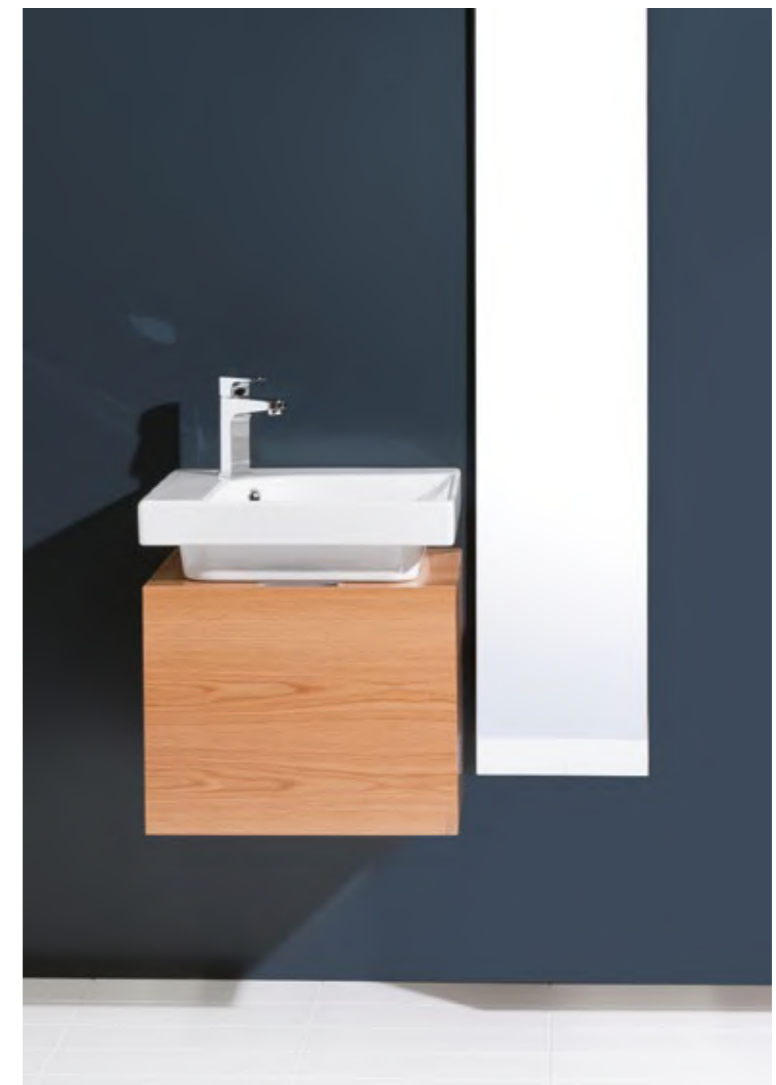

RIGHT: **GRANDANGOLO BOX** GB80
IN CUSTOM COLOUR WITH INTERNAL DRAWER
GRANDANGOLO YOYD01 750 TOP | YAA301 TOWEL RAIL

ABOVE: **GRANDANGOLO BOX**
GB80T 800 AND GB50T 500 BOX IN NOCE
WITH INTERNAL DRAWER
YOXS01 1300 TOP | YAA301 TOWEL RAIL

TOP LEFT: **GRANDANGOLO BOX**
GB80T 800 AND GB50T 500 BOX IN NOCE
WITH INTERNAL DRAWER

BOTTOM LEFT: **GRANDANGOLO BOX** GB80T
800 IN NOCE WITH INTERNAL DRAWER
YOXS01 1300 TOP PACKAGE GB80/130DXT

TOP RIGHT: **GRANDANGOLO BOX** GB50T
500 BOX IN NATURAL OAK
YOXN01 500 TOP

BOTTOM RIGHT: **GRANDANGOLO BOX** GB80
800 IN CUSTOM COLOUR WITH INTERNAL DRAWER
YOYD01 750 TOP ON LEFT | YOYK01 750 TOP ON RIGHT