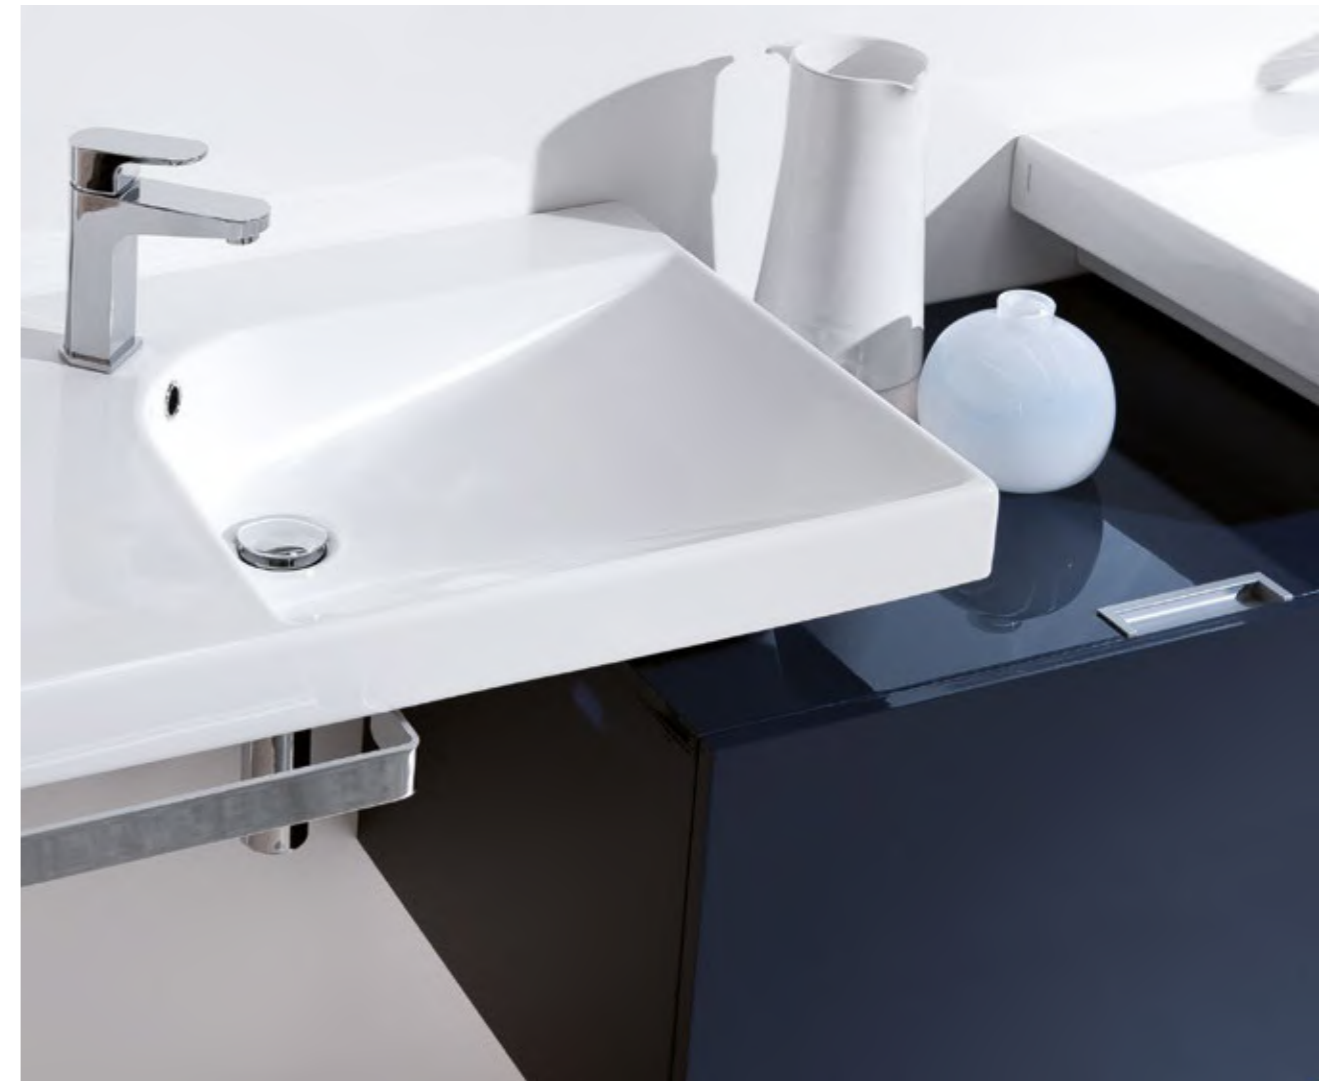

GRANDANGOLO BOX