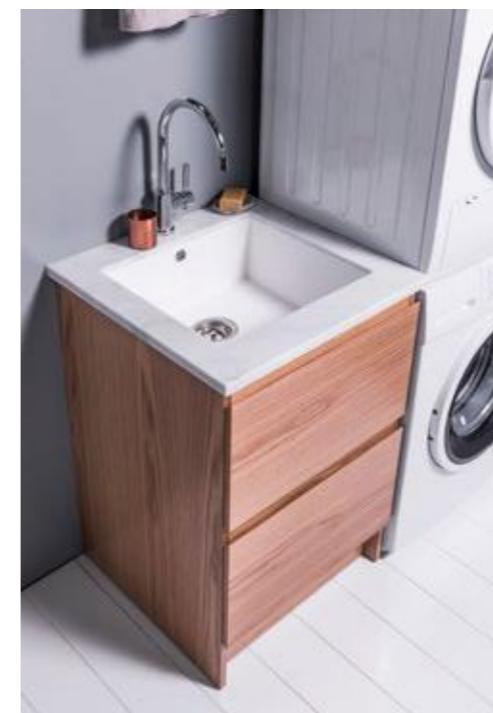

TOP LEFT: TALL CUPBOARD LTC
600 LAUNDRY CABINET LUA60 IN WHITE
WITH BLACK GRANITE KORDURA TOP AND INSET TUB

BOTTOM LEFT: 600 LAUNDRY CABINET LUA60T
IN NATURAL OAK WITH CARRERA KORDURA TOP
AND INSET TUB