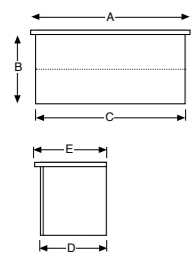

CODE	DESCRIPTION	A	B**	C	D	E
SINGLE BOWL						
QU71D2WH	Qubo 710 Wall-Hung, 2 Drawers, White	710	500	682	440	470
QU71D2WHVG*	Qubo 710 Wall-Hung, 2 Drawers, White, Vertical Grooves	710	500	682	440	470
QU71D2WHT*	Qubo 710 Wall-Hung, 2 Drawers, Timber Veneer	710	500	682	440	470
QU71D2WHTVG*^	Qubo 710 Wall-Hung, 2 Drawers, Timber Veneer, Vertical Grooves	710	500	682	440	470
QU90D2WH	Qubo 900 Wall-Hung, 2 Drawers, White	910	500	882	440	470
QU90D2WHVG*^	Qubo 900 Wall-Hung, 2 Drawers, White, Vertical Grooves	910	500	882	440	470
QU90D2WHT*	Qubo 900 Wall-Hung, 2 Drawers, Timber Veneer	910	500	882	440	470
QU90D2WHTVG*^	Qubo 900 Wall-Hung, 2 Drawers, Timber Veneer, Vertical Grooves	910	500	882	440	470
QU106D2WH	Qubo 1060 Wall-Hung, 2 Drawers, White	1060	500	1032	440	470
QU106D2WHVG*	Qubo 1060 Wall-Hung, 2 Drawers, White, Vertical Grooves	1060	500	1032	440	470
QU106D2WHT*	Qubo 1060 Wall-Hung, 2 Drawers, Timber Veneer	1060	500	1032	440	470
QU106D2WHTVG*^	Qubo 1060 Wall-Hung, 2 Drawers, Timber Veneer, Vertical Grooves	1060	500	1032	440	470
QU120D2WH	Qubo 1200 Wall-Hung, 2 Drawers, White	1210	500	1182	440	470
QU120D2WHVG*	Qubo 1200 Wall-Hung, 2 Drawers, White, Vertical Grooves	1210	500	1182	440	470
QU120D2WHT*	Qubo 1200 Wall-Hung, 2 Drawers, Timber Veneer	1210	500	1182	440	470
QU120D2WHTVG*^	Qubo 1200 Wall-Hung, 2 Drawers, Timber Veneer, Vertical Grooves	1210	500	1182	440	470
DOUBLE BOWL						
QU1204DWH	Qubo 1200 Wall-Hung, 4 Drawers (2 up, 2 down), White	1210	500	1182	440	470
QU1204DWHVG*^	Qubo 1200 Wall-Hung, 4 Drawers (2 up, 2 down), White, Vertical Grooves	1210	500	1182	440	470
QU1204DWHT*	Qubo 1200 Wall-Hung, 4 Drawers (2 up, 2 down), Timber Veneer	1210	500	1182	440	470
QU1204DWHVG*^	Qubo 1200 Wall-Hung, 4 Drawers (2 up, 2 down), Timber Veneer, Vertical Grooves	1210	500	1182	440	470