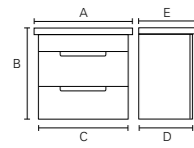

ERIKA PRO - SINGLE DRAWER

CODE	DESCRIPTION	A	B	C	D	E
SINGLE BOWL						
E45WH	Erika Pro 450 Wall-Hung Vanity, 1 Drawer, White	450	465	410	377	380
E45WHT*	Erika Pro 450 Wall-Hung Vanity, 1 Drawer, Timber Veneer	450	465	410	377	380
E55WH	Erika Pro 550 Wall-Hung Vanity, 1 Drawer, White	550	465	510	377	400
E55WHT*	Erika Pro 550 Wall-Hung Vanity, 1 Drawer, Timber Veneer	550	465	510	377	400
E65WH	Erika Pro 650 Wall-Hung Vanity, 1 Drawer, White	650	465	610	422	450
E65WHT*	Erika Pro 650 Wall-Hung Vanity, 1 Drawer, Timber Veneer	650	465	610	422	450
E80WH	Erika Pro 800 Wall-Hung Vanity, 1 Drawer, White	800	465	760	422	450
E80WHT*	Erika Pro 800 Wall-Hung Vanity, 1 Drawer, Timber Veneer	800	465	760	422	450
E100WH	Erika Pro 1000 Wall-Hung Vanity, 1 Drawer, White	1000	440	960	422	450
E100WHT*	Erika Pro 1000 Wall-Hung Vanity, 1 Drawer, Timber Veneer	1000	440	960	422	450