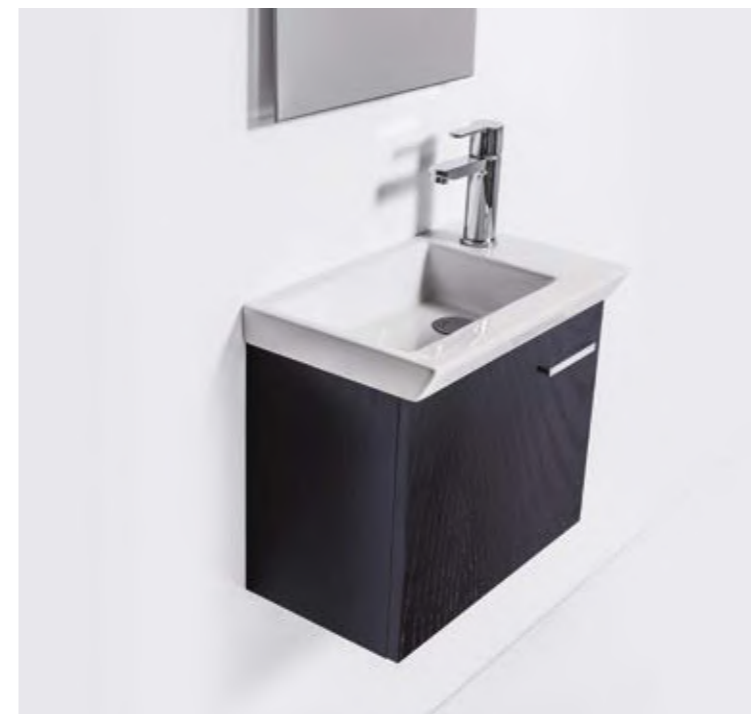

SMALL SPACES

ABOVE: **SOHO** SOHOWHT
IN WHITE OAK

TOP LEFT: **ICE** ICE450WHT
450 1 DOOR IN DARK OAK

BELOW LEFT: **ERIKA PRO** E45D2WH
450 2 DRAWER IN WHITE

TOP RIGHT: **METRO** E08
Z01R TOWEL RAIL

BOTTOM RIGHT: **METRO** MEWHT
WALL HUNG IN DARK OAK