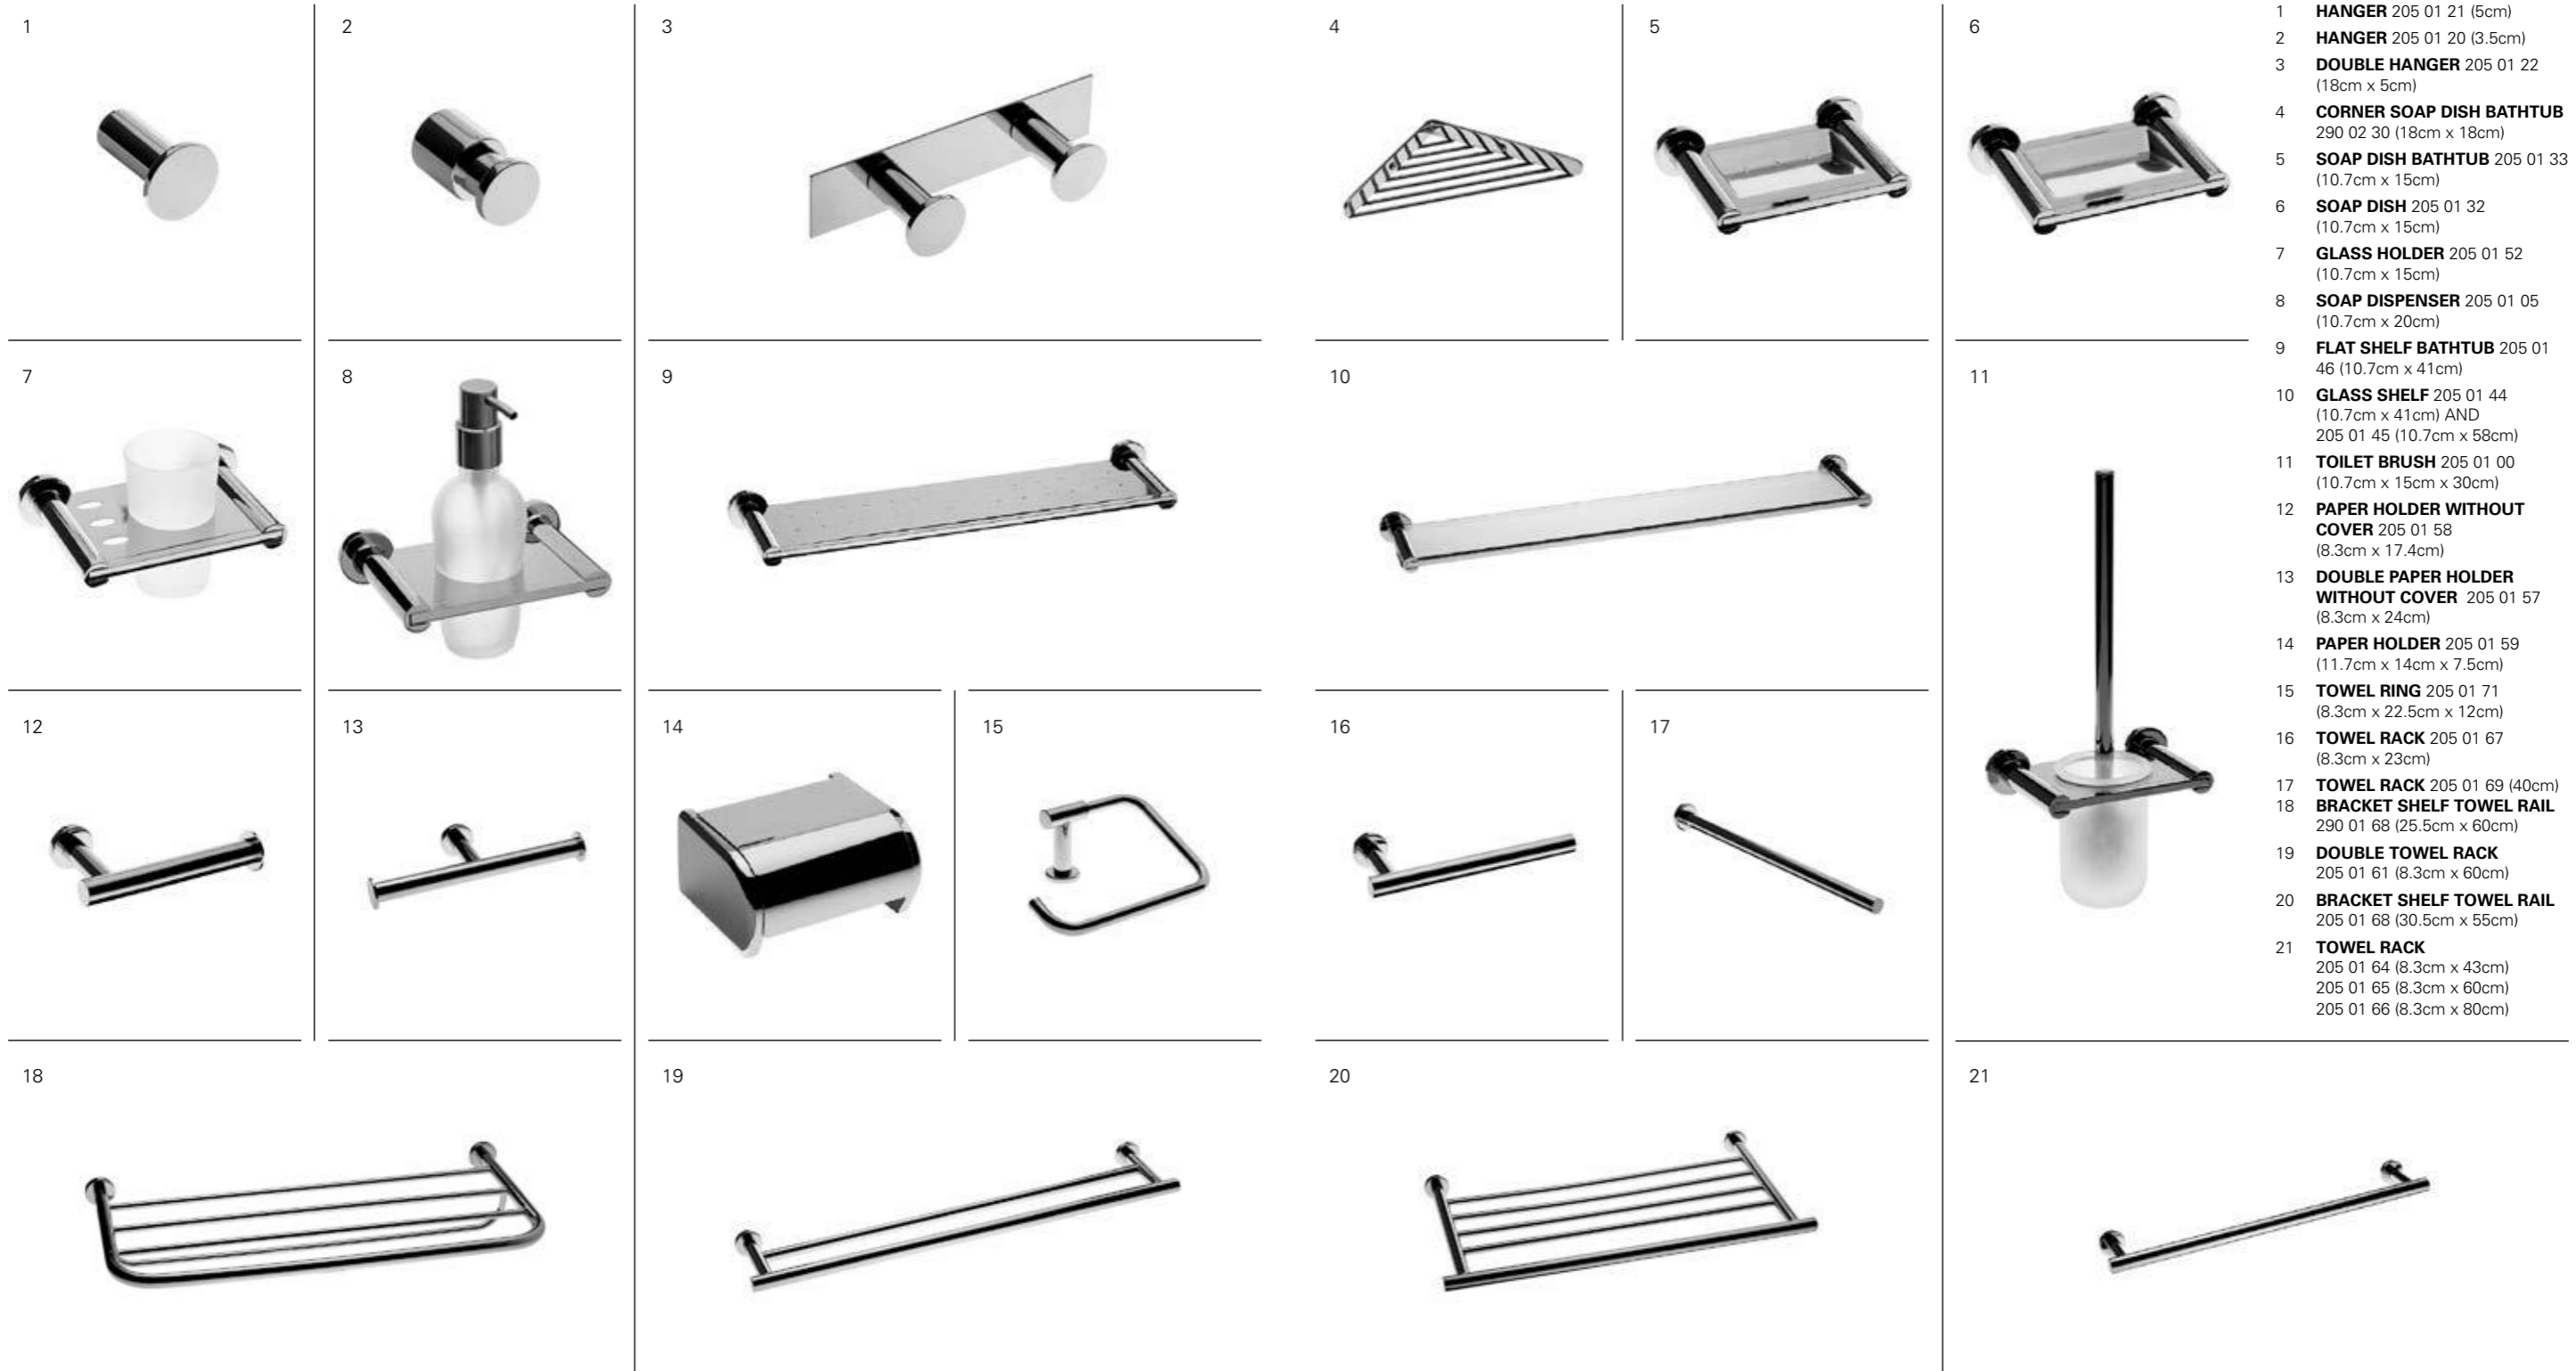

COSMIC ARCHITECT

- 1 **HANGER** 205 01 21 (5cm)
- 2 **HANGER** 205 01 20 (3.5cm)
- 3 **DOUBLE HANGER** 205 01 22 (18cm x 5cm)
- 4 **CORNER SOAP DISH BATHTUB** 290 02 30 (18cm x 18cm)
- 5 **SOAP DISH BATHTUB** 205 01 33 (10.7cm x 15cm)
- 6 **SOAP DISH** 205 01 32 (10.7cm x 15cm)
- 7 **GLASS HOLDER** 205 01 52 (10.7cm x 15cm)
- 8 **SOAP DISPENSER** 205 01 05 (10.7cm x 20cm)
- 9 **FLAT SHELF BATHTUB** 205 01 46 (10.7cm x 41cm)
- 10 **GLASS SHELF** 205 01 44 (10.7cm x 41cm) AND 205 01 45 (10.7cm x 58cm)
- 11 **TOILET BRUSH** 205 01 00 (10.7cm x 15cm x 30cm)
- 12 **PAPER HOLDER WITHOUT COVER** 205 01 58 (8.3cm x 17.4cm)
- 13 **DOUBLE PAPER HOLDER WITHOUT COVER** 205 01 57 (8.3cm x 24cm)
- 14 **PAPER HOLDER** 205 01 59 (11.7cm x 14cm x 7.5cm)
- 15 **TOWEL RING** 205 01 71 (8.3cm x 22.5cm x 12cm)
- 16 **TOWEL RACK** 205 01 67 (8.3cm x 23cm)
- 17 **TOWEL RACK** 205 01 69 (40cm)
- 18 **BRACKET SHELF TOWEL RAIL** 290 01 68 (25.5cm x 60cm)
- 19 **DOUBLE TOWEL RACK** 205 01 61 (8.3cm x 60cm)
- 20 **BRACKET SHELF TOWEL RAIL** 205 01 68 (30.5cm x 55cm)
- 21 **TOWEL RACK** 205 01 64 (8.3cm x 43cm) 205 01 65 (8.3cm x 60cm) 205 01 66 (8.3cm x 80cm)