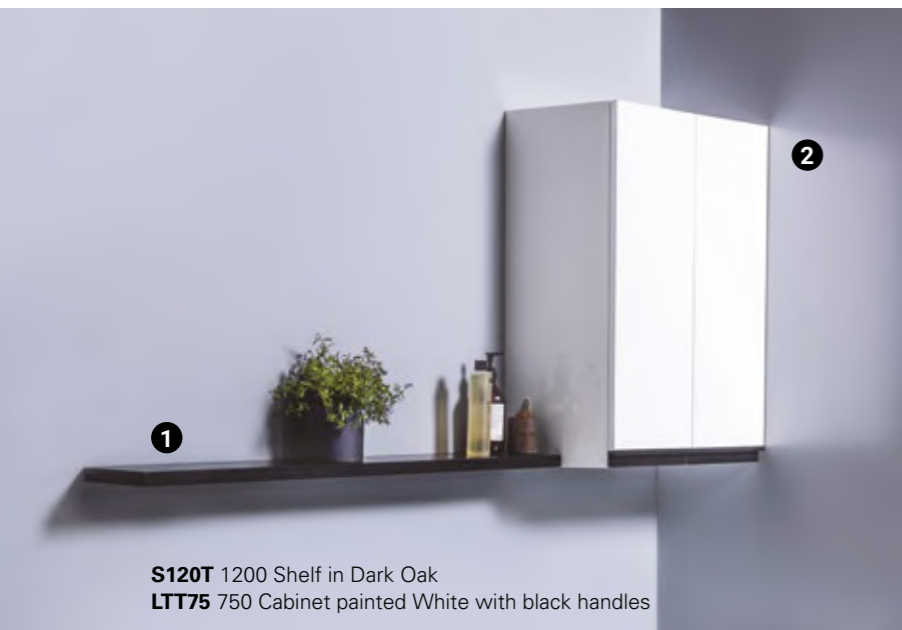

STORAGE SYSTEMS & EXTRAS

FINISH WITH A STYLISH STORAGE SOLUTION FROM $115

S120T 1200 Shelf in Dark Oak
LTT75 750 Cabinet painted White with black handles

LTC Cupboard with 1 Fixed Shelf painted White

1/ SHELVES

300mm Shelf
S30 Painted White // $115
S30T Timber Veneer // $145

600mm Shelf
S60 Painted White // $125
S60T Timber Veneer // $150

900mm Shelf
S90 Painted White // $145
S90T Timber Veneer // $160

1200mm Shelf
S120 Painted White // $145
S120T Timber Veneer // $160

NB. Shelves not available in Melamine.

2/ TOP CUPBOARDS

600mm Top Cupboard
H720 x W600 x D290 mm

LTT60 Painted White // $520
LTT60T Timber Veneer // $755
LTT60M Melamine // $520

750mm Top Cupboard
H720 x W750 x D290 mm

LTT75 Painted White // $600
LTT75T Timber Veneer // $850
LTT75M Melamine // $580

OPTIONAL EXTRAS

HLB Black recessed handle or;
HLA Aluminium recessed handle
// Add $75

3/ TALL CUPBOARDS

Cupboard with 1 Fixed Shelf
H2100 x W450 x D590 mm

LTC Painted White // $980
LTCT Timber Veneer // $1550
LTCM Melamine // $980

Cupboard with 5 Shelves
H2100 x W450 x D590 mm

LTCX5 Painted White // $1045
LTCTX5 Timber Veneer // $1930
LTCMX5 Melamine // $1045

4/ END PANELS

H862 x W575 x D17 mm
LEP Painted White // $180
LEPT Timber Veneer // $250
LEPM Melamine // $150

OPTIONAL EXTRAS

LES
Laundry top end wall support bracket
75 x 500 x 16 mm
// $25

LPP
Vanity Packer
H862 x W100mm x D17 mm
White & Melamine // $85
Timber Veneer // $120

NB. All shelves, cupboards & end panels available in custom colours and gloss timber veneer finish; refer to page 32 for more details.

ACCESSORIES

5/ LAUNDRY TAP

CK1006
Laundry Mixer
5 Star WELS Rating
// $180

NB. Tapware pricing is without waste.

6/ BASKET WASTE

XK185
Basket waste for laundry tub
// $50
(included with laundry cabinet orders)

7/ ROLLING MAT

987017
Stainless Steel Rolling Mat
W355 x D440 mm
// $65