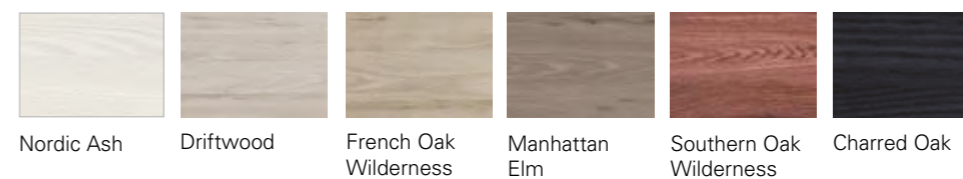

MELAMINE FINISHES