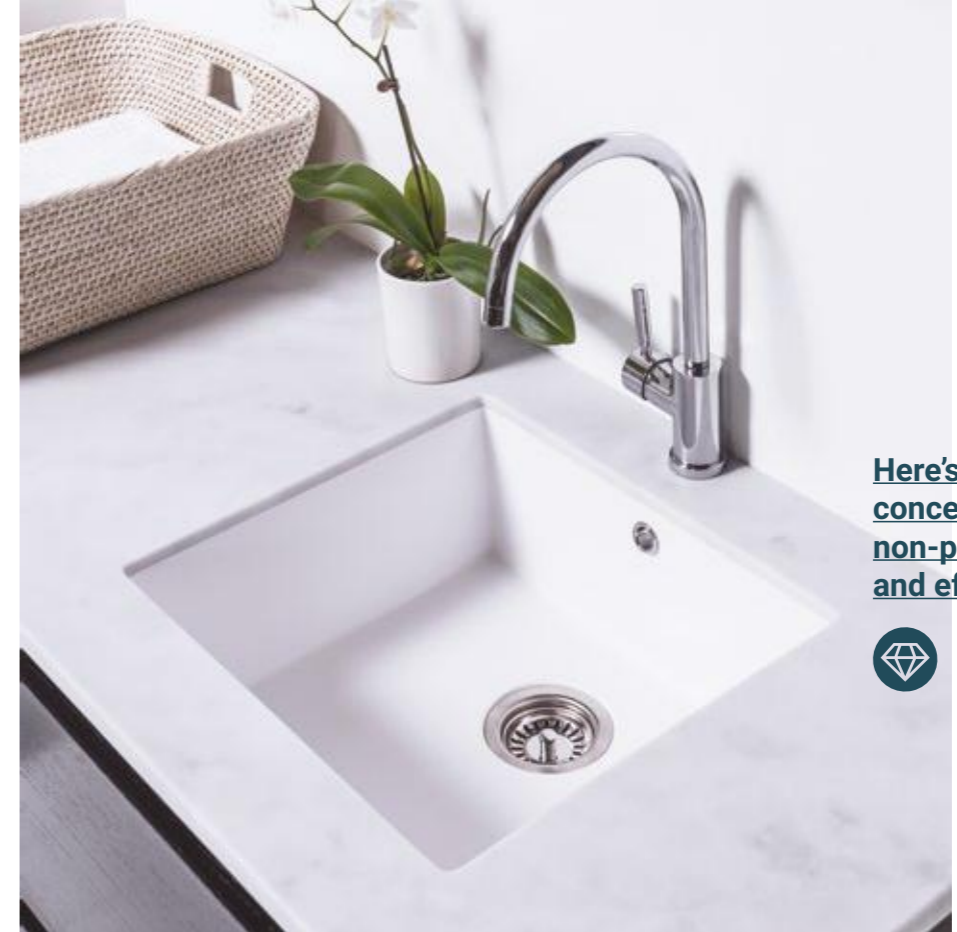

Here's an immaculate concept: Bench tops are non-porous so very hygienic and effortless to wipe clean.