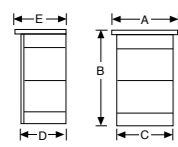

HOROI LAUNDRY CABINETS – WITH STAINLESS STEEL TOP

CODE	DESCRIPTION	A	B	C	D	E
LUS60S	Stainless Steel Top with Tub & Cabinet 2 Drawer, Painted White	600	897	568	590	600
LUS60TS*	Stainless Steel Top with Tub & Cabinet 2 Drawer, Timber Veneer	600	897	568	590	600
LUS60MS*	Stainless Steel Top with Tub & Cabinet 2 Drawer, Melamine	600	897	568	590	600
LUS120S	Stainless Steel Top with Tub & Cabinet 2 Drawer, Painted White	1200	897	1170	590	600
LUS120TS*	Stainless Steel Top with Tub & Cabinet 2 Drawer, Timber Veneer	1200	897	1170	590	600
LUS120MS*	Stainless Steel Top with Tub & Cabinet 2 Drawer, Melamine	1200	897	1170	590	600