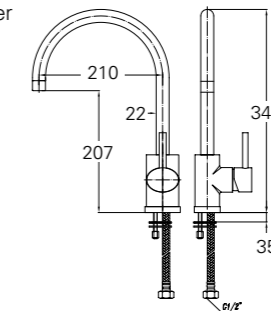

NOTES

* **NON STOCK ITEM.** ** 10% surcharge applies for coloured Kordura tops. [▲] Tubs fit a standard 40mm basket waste.

LAUNDRY OPTIONS

- Upstands are available as an optional extra: 100mm & 200mm high upstands. Upstand supplied loose to fit in place.
- Custom fit tops: Depth 600mm. We can cut to fit up to 3600mm. • Packer: 16mm packers are available to fit between unit and wall.

CUPBOARDS

CODE	DESCRIPTION	A	B	C
LTT60	600mm Laundry Top Cupboard, Painted White	600	720	290
LTT60T*	600mm Laundry Top Cupboard, Timber Veneer	600	720	290
LTT60M*	600mm Laundry Top Cupboard, Melamine	600	720	290
LTT75	750mm Laundry Top Cupboard, Painted White	750	720	290
LTT75T*	750mm Laundry Top Cupboard, Timber Veneer	750	720	290
LTT75M*	750mm Laundry Top Cupboard, Melamine	750	720	290

LTC	Tall Cupboard, Painted White	450	2100	590
LTCT*	Tall Cupboard, Timber Veneer	450	2100	590
LTCX5	Tall Cupboard with 5 Shelves, Painted White	450	2100	590
LTCTX5*	Tall Cupboard with 5 Shelves, Timber Veneer	450	2100	590

SHELVES

CODE	DESCRIPTION	A	B	C
S30	300mm Shelf, Painted White	300	150	25
S30T*	300mm Shelf, Timber Veneer	300	150	25
S60	600mm Shelf, Painted White	600	150	25
S60T*	600mm Shelf, Timber Veneer	600	150	25
S90	900mm Shelf, Painted White	900	150	25
S90T*	900mm Shelf, Timber Veneer	900	150	25
S120	1200mm Shelf, Painted White	1200	150	25
S120T*	1200mm Shelf, Timber Veneer	1200	150	25

TAPWARE

CK1006 Laundry Mixer