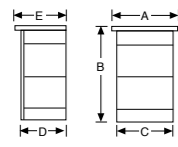

LAUNDRY CABINETS – WITH SINGLE TUB

CODE	DESCRIPTION	A	B	C	D	E
LUA60	Laundry Tub & Cabinet 2 Drawer, Painted White	600	920	568	590	600
LUA60T*	Laundry Tub & Cabinet 2 Drawer, Timber Veneer	600	920	568	590	600
LUA60M*	Laundry Tub & Cabinet 2 Drawer, Melamine	600	920	568	590	600
LUA75	Laundry Tub & Cabinet 2 Drawer, Painted White	750	920	720	590	600
LUA75T*	Laundry Tub & Cabinet 2 Drawer, Timber Veneer	750	920	720	590	600
LUA75M*	Laundry Tub & Cabinet 2 Drawer, Melamine	750	920	720	590	600
LUA90	Laundry Tub & Cabinet 2 Drawer, Painted White	900	920	870	590	600
LUA90T*	Laundry Tub & Cabinet 2 Drawer, Timber Veneer	900	920	870	590	600
LUA90M*	Laundry Tub & Cabinet 2 Drawer, Melamine	900	920	870	590	600
LUA120	Laundry Tub & Cabinet 2 Drawer, Painted White	1200	920	1170	590	600
LUA120T*	Laundry Tub & Cabinet 2 Drawer, Timber Veneer	1200	920	1170	590	600
LUA120M*	Laundry Tub & Cabinet 2 Drawer, Melamine	1200	920	1170	590	600