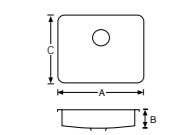

LAUNDRY TUBS

CODE	DESCRIPTION	A	B	C	D	E
MP803 [▲]	Inset Tub	450	190	400	-	-
LANCASHIRE [▲]	Lancashire Tub	600	190	530	-	-
5045 [▲]	Stainless Steel Tub	500	450	228	-	-
12060L / R [▲]	Horoi Stainless Steel Top with Tub (left or right)	1200	600	250	-	-