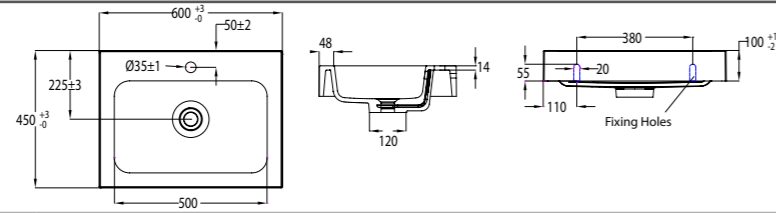

1B3.1171
Splash Basin Top 900mm
See page 13

BASIN TOP – SPLASH

1B3.1170
Splash Basin Top 600mm
See page 9