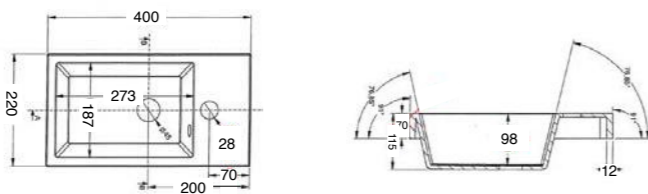

BASIN TOP – FIT (See page 32)

201.E.10750
Fit Basin Top 400mm
See page 32

BASIN TOP – ICE (See page 32)

4045-KL
Ice Basin Top 450mm
See page 32