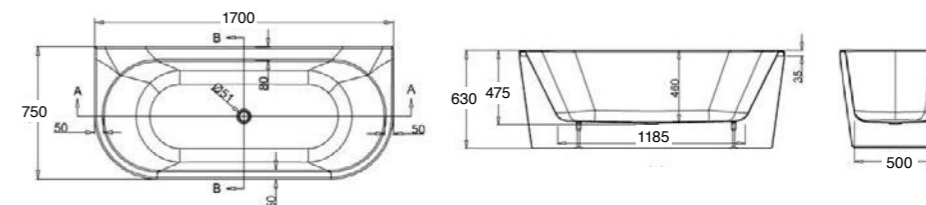

PROTHERM
Basin 2 hole set,
no waste, chrome
See page 38

158.G.21387
Shower mixer double
See page 38

NOTE:
For the each part, the dimension tolerance should be followed the list below.

0 ~ 100	101 ~ 200	201 ~ 400	≥401
±1	±2	±3	±5

For the finished assembly, the dimension tolerance should be followed the list below.

0 ~ 300	≥301
±2	±5

Note:
For each part of the accessory, the dimension tolerance should be followed the list below.

0 ~ 100	101 ~ 200	201 ~ 400	≥401
±1	±2	±3	±5

For the finished assembly, the dimension tolerance should be followed the list below.

0 ~ 300	≥301
±2	±5

SHOWER SETS (See page 42)

CLASS R
Round Shower Set
See page 40

CLASS S
Soft Square
Shower Set
See page 40

FOXY
Shower Set
See page 40

NATURAL STONE BATHS (See page 46)

N1A
Form Piccolo
See page 44

1B1.1311
Form
See page 44

1B1.1310
Sonit
See page 44

CLEARSTONE BATHS (See page 44)

325.A.21127
Form Piccolo
Clearstone
See page 42

325.A.21128
Form Clearstone
See page 42

N8ECS
Sonit Clearstone
See page 43

N3ACS
Patinato Petite
Clearstone
See page 43

N4ACS
Patinato
Clearstone
See page 43

ACRYLIC BATHS (See page 47)

1B1.1430
Saturn bath
See page 45