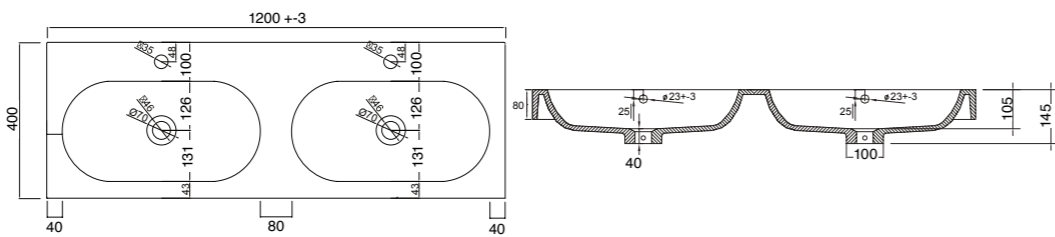

Dish Basin Top 1200mm
See page 28