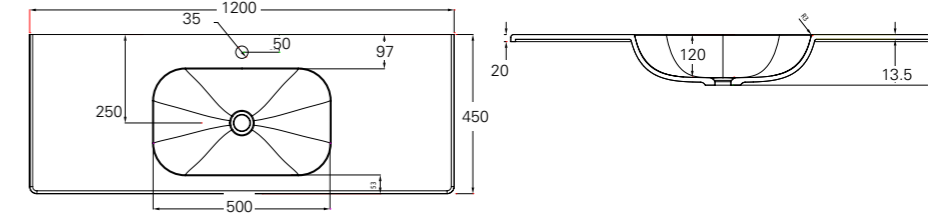

OA-1245
Fresh Basin Top 1200mm
See page 17