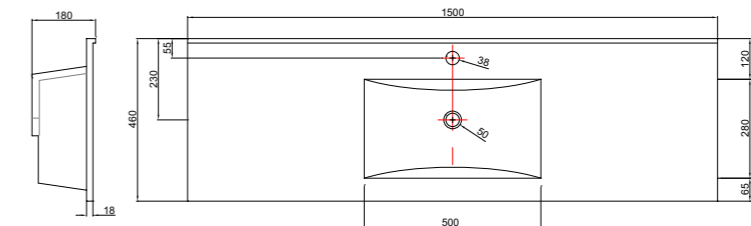

416.B.29439
Zara Basin Top 1500mm
See page 21