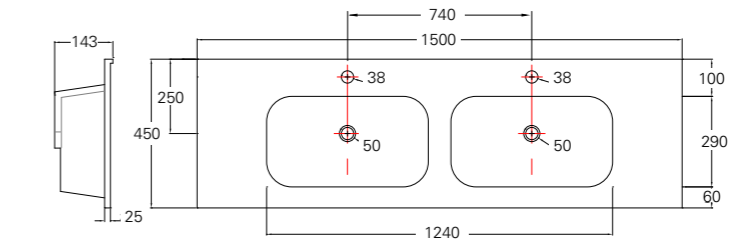

OA-1545
Fresh Basin Top / Double
Bowl 1500mm
See page 21