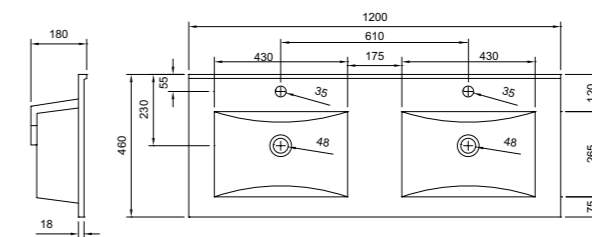

416.B.28079
Zara Basin Top 1200mm
Double Basin
See page 19