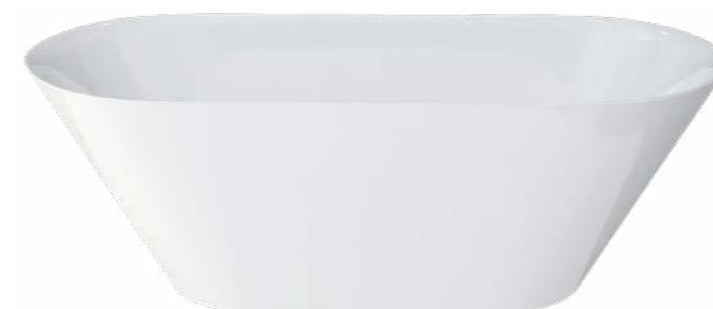

$2499

N8ECS Sonit ClearStone
W1690 x H580 x D700
Product Weight: 71kg
Displaced Capacity: 179 litres
(bath's capacity less 70 litres)
ClearStone material: Sedimentary stone composite with Gibbsite mineral filler
NB: Price includes waste.