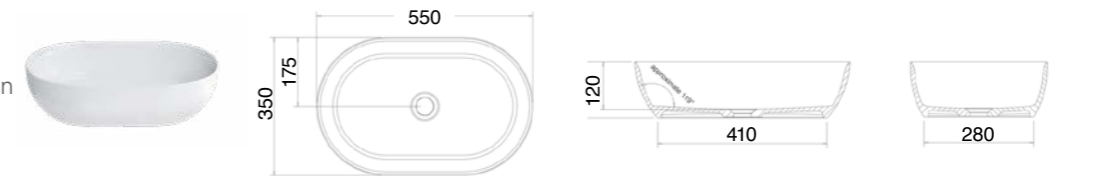

416.B.29440
 Zara Basin Top 1500mm
 Double Basin
 See page 21

WASH BASINS (See page 38-39)

B5ECS
 Sonit ClearStone Basin
 See page 38

B13ECS
 Puro ClearStone Basin
 See page 38

B1ACS
 Form ClearStone Basin
 See page 38