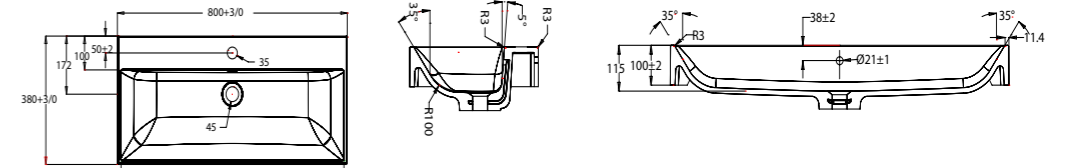

BNT-838
Paris Basin Top 800mm
See page 30