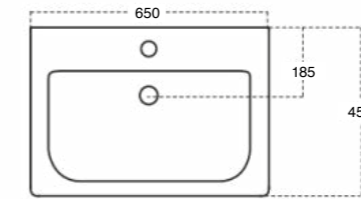

SPLASH VANITIES

Product Code	Width	Height*	Depth	Doors/Drawers	Configuration
SP60DWH	600	325	442	1 drawer	-
SP60D2WH	600	450	442	2 drawer	Top & bottom
SP90DWH	900	325	442	1 drawer	-
SP90D2WH	900	450	442	2 drawer	Top & bottom
SP90D2WHX	900	650	467	2 drawer	Top & bottom
SP120DWH	1200	325	442	1 drawer	-
SP120D2WHSB	1200	450	442	2 drawer	Top & bottom
SP120D2WH	1200	325	442	2 drawer	Side by side/Double Bowl
SP120D2WHX	1200	650	442	2 drawer	Top & bottom
SP150D2SWDB	1500	325	442	2 drawer	Side by side/Double Bowl
SP180D2SWHDB	1800	325	442	2 drawer	Side by side/Double Bowl
SP60D2FL	600	800	442	2 drawer	-
SP90D2FL	900	800	442	2 drawer	-
SP120D2FLSB	1200	800	442	2 drawer	-
SP120D4FLDB	1200	800	442	4 drawer	Double Bowl
SP150D4FLDB	1500	800	442	4 drawer	Double Bowl
SP180D4FLDB	1800	800	442	4 drawer	Double Bowl

NOTES

70 *Measurements do not include the height or depth of the top. Refer to separate details for height and depth of top.

BASIN TOP – SOFT (See page 24-25)

13065-KL
Soft Basin Top 650mm
See page 24