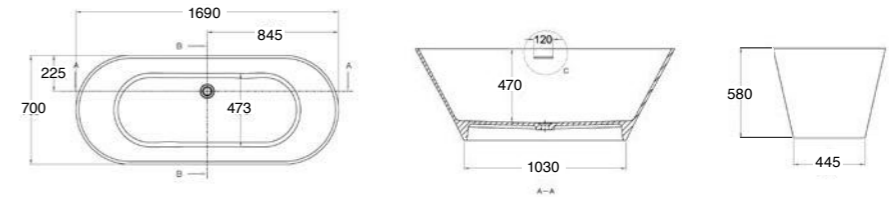

1B1.1310
Sonit
See page 44

CLEARSTONE BATHS (See page 44)

325.A.21127
Form Piccolo
Clearstone
See page 42