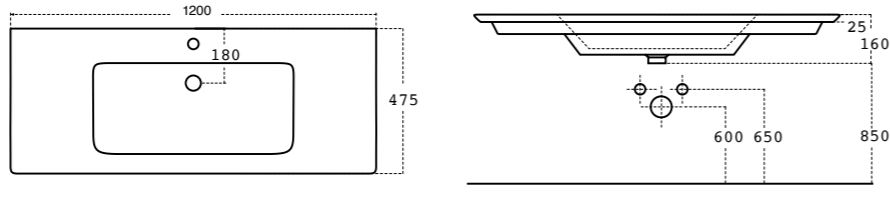

14120-KL
Sharp Basin Top 1200mm
See page 26