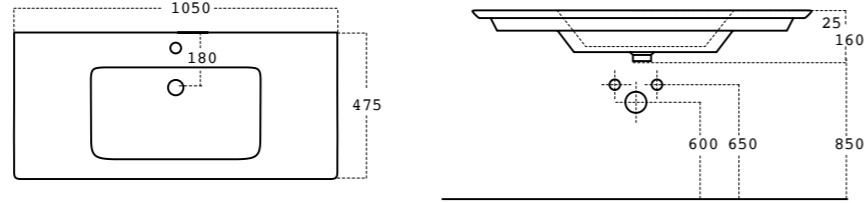

14150-KL
Sharp Basin Top 1040mm
See page 26