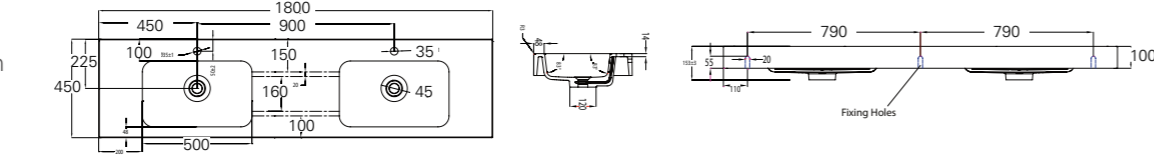

1B3.1314
Splash Basin Top 1500mm
Double Bowl
See page 21