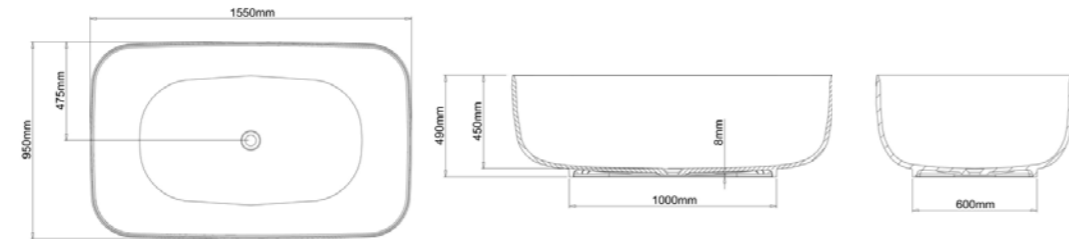

Balthazar Clearstone bath
See page 50

Palermo Clearstone bath
See page 50

Florence Clearstone bath
See page 50

Duo Clearstone bath
See page 50

LUCCA INFOLD SHOWERS (See page 55)

Code	Description	Door Configuration	Measurements	Thickness of Glass	Adjustment	Frame Finish & Glass Pattern
16.D.13300	900mm Infold Door	Hinged, Infold Opening	W900 H1950 Door Width 695	6mm	860-890	Satin Silver Chrome Clear Glass
2A1.1456	900mm Side Panel		H1950	6mm	875-890	Satin Silver Chrome Clear Glass
16.D.13301	1000mm Infold Door	Hinged, Infold Opening	W1000 H1950 Door Width 791	6mm	960-990	Satin Silver Chrome Clear Glass
2A1.1457	1000mm Side Panel		H1950	6mm	975-990	Satin Silver Chrome Clear Glass