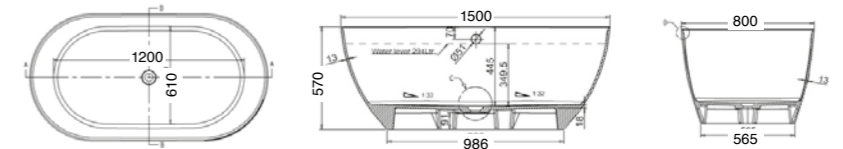

PROTHERM
Basin 2 hole set,
no waste, chrome
See page 38

158.G.21387
Shower mixer double
See page 38

NOTE:
For the each part, the dimension tolerance should be followed the list below.

0 ~ 100	101 ~ 200	201 ~ 400	≥401
±1	±2	±3	±5

For the finished assembly, the dimension tolerance should be followed the list below.

0 ~ 300	≥301
±2	±5

Note:
For each part of the accessory, the dimension tolerance should be followed the list below.

0 ~ 100	101 ~ 200	201 ~ 400	≥401
±1	±2	±3	±5

For the finished assembly, the dimension tolerance should be followed the list below.

0 ~ 300	≥301
±2	±5

SHOWER SETS (See page 42)

CLASS R
Round Shower Set
See page 40

CLASS S
Soft Square
Shower Set
See page 40

FOXY
Shower Set
See page 40

NATURAL STONE BATHS (See page 46)

N1A
Form Piccolo
See page 44

1B1.1311
Form
See page 44

1B1.1310
Sonit
See page 44

CLEARSTONE BATHS (See page 44)

325.A.21127
Form Piccolo
Clearstone
See page 42

325.A.21128
Form Clearstone
See page 42

N8ECS
Sonit Clearstone
See page 43

N3ACS
Patinato Petite
Clearstone
See page 43

N4ACS
Patinato
Clearstone
See page 43

ACRYLIC BATHS (See page 47)

1B1.1430
Saturn bath
See page 45