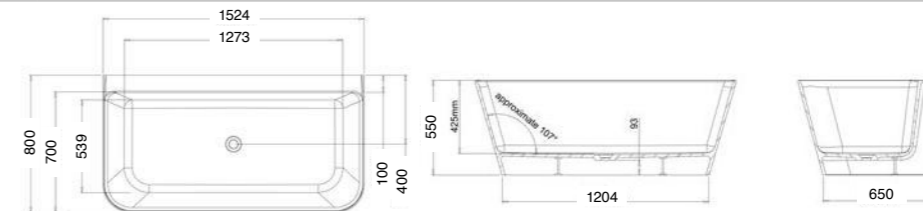

N3ACS
Patinato Petite
Clearstone
See page 43