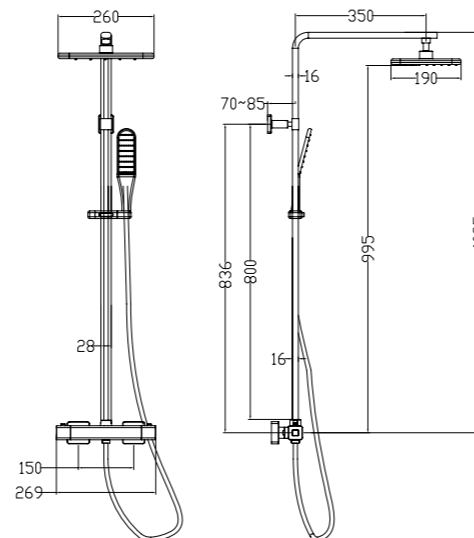

PROTHERM
Basin 2 hole set,
no waste, chrome
See page 38

158.G.21387
Shower mixer double
See page 38

NOTE:
For the each part, the dimension tolerance should be followed the list below.

0 ~ 100	101 ~ 200	201 ~ 400	≥401
±1	±2	±3	±5

For the finished assembly, the dimension tolerance should be followed the list below.

0 ~ 300	≥301
±2	±5

Note:
For each part of the accessory, the dimension tolerance should be followed the list below.

0 ~ 100	101 ~ 200	201 ~ 400	≥401
±1	±2	±3	±5

For the finished assembly, the dimension tolerance should be followed the list below.

0 ~ 300	≥301
±2	±5

SHOWER SETS (See page 42)

CLASS R
Round Shower Set
See page 40

CLASS S
Soft Square
Shower Set
See page 40

FOXY
Shower Set
See page 40

NATURAL STONE BATHS (See page 46)

N1A
Form Piccolo
See page 44

1B1.1311
Form
See page 44

1B1.1310
Sonit
See page 44

CLEARSTONE BATHS (See page 44)

325.A.21127
Form Piccolo
Clearstone
See page 42

325.A.21128
Form Clearstone
See page 42

N8ECS
Sonit Clearstone
See page 43

N3ACS
Patinato Petite
Clearstone
See page 43

N4ACS
Patinato
Clearstone
See page 43

ACRYLIC BATHS (See page 47)

1B1.1430
Saturn bath
See page 45