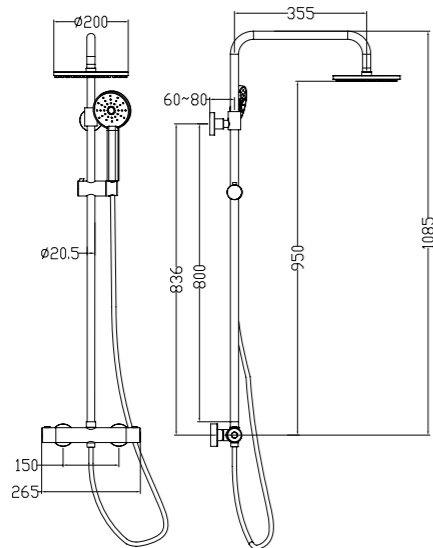

SHOWER SETS (See page 42)

CLASS R
Round Shower Set
See page 40

CLASS S
Soft Square
Shower Set
See page 40