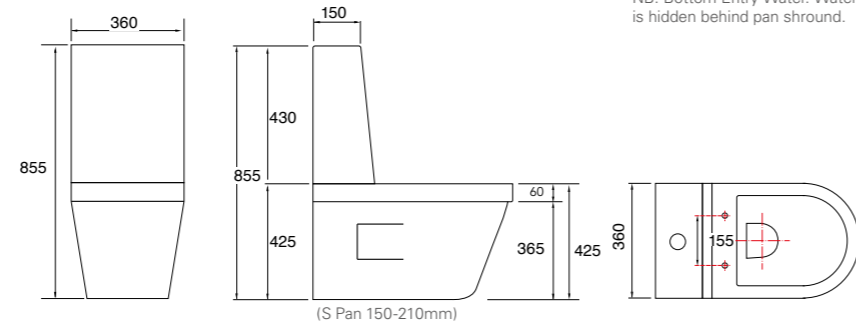

S40-6836*

Fine round toilet suite
/Two-piece cistern with
round soft-close seat and
lid. See page 66

NB. Bottom Entry Water. Water pipe
is hidden behind pan shroud.