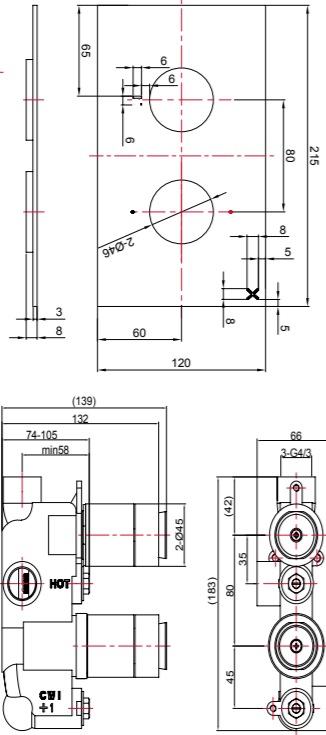

PROTHERM
Basin 2 hole set,
no waste, chrome
See page 38