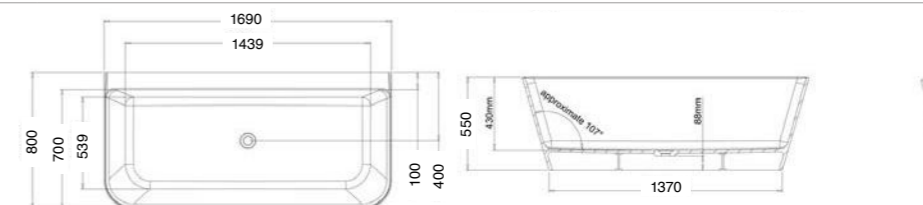

N4ACS
Patinato
Clearstone
See page 43

ACRYLIC BATHS (See page 47)

1B1.1430
Saturn bath
See page 45