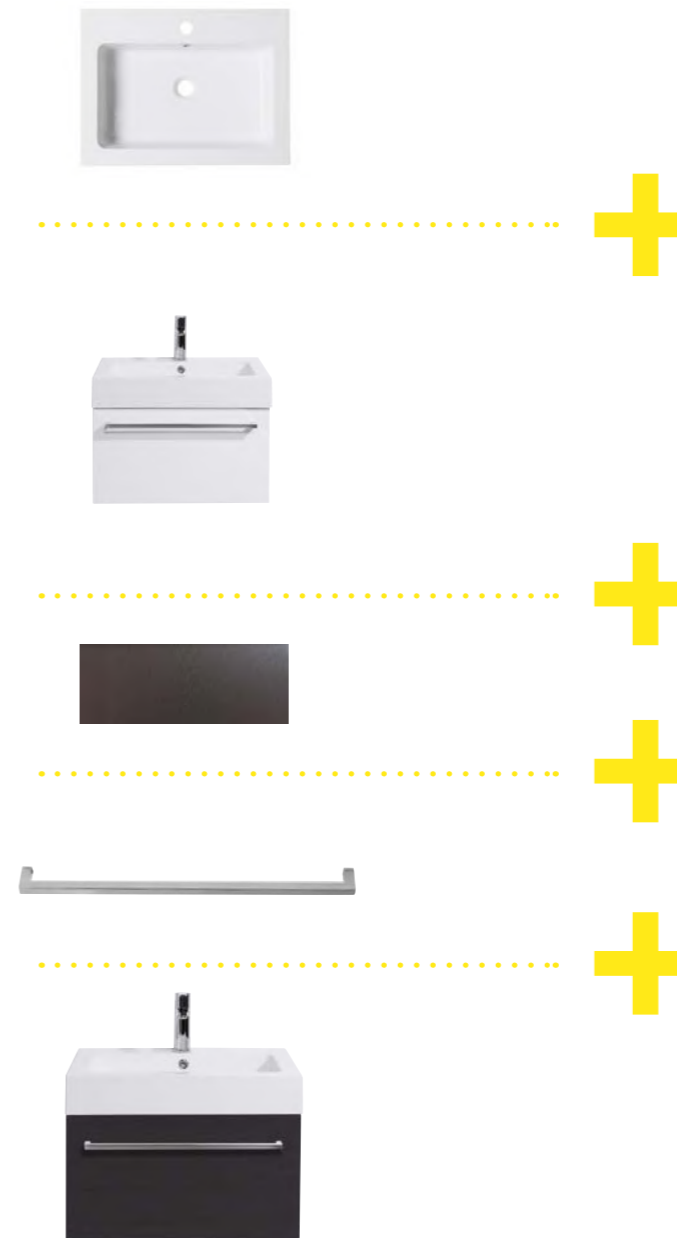

Mix & Match Vanity Range

**CLEANER
LIVING,
CLEVER
DESIGN.**

We know choosing the right vanity can seem tricky, but here are some things to think about and some tips to help make the decision easier.

WALL-HUNG OR FLOOR UNIT?

The size of your bathroom and how many people will be using it will affect your decision. How much storage do you require? Guest bathrooms usually don't require a great deal of storage space, and a family bathroom will benefit from having lots of cupboards and drawers. Wall-hung units tend to make a bathroom look larger and are easier to maintain.

SINGLE OR DOUBLE BOWL?

Consider the amount of space you want on the vanity top, the size of your bathroom and who will be using it, to determine whether you want one or two basins.

WHICH STYLE?

When thinking of style, keep in mind the style of your home and your personality. We have great finish options available - a special white painted finish or stunning timber effect melamine. Also, give some careful thought to the style of bowl you want in your vanity.

POLYMARBLE OR CHINA?

Polymarble is a composite mixture of polyurethane resin with a gel coat surface, using various fillers to achieve strength and rigidity. Polymarble is a durable, solid and attractive product that has been used in the manufacturing of bathroom products for many years. Our polymarble tops are Fresh, Paris and Splash.

China tops are composed of ceramic materials fired at high temperature to form a non-porous

body, having exposed surfaces coated with ceramic glaze fused to the body. This is used to form a number of bathroom fixtures such as toilets, bidets and lavatory sinks. China sinks are susceptible to damage from heavy impact due to the firing process. Due to the firing process – china shrinks up to 10%. This means that every top is unique and will have small flaws including slight warping. Our china tops are Zara and Space.