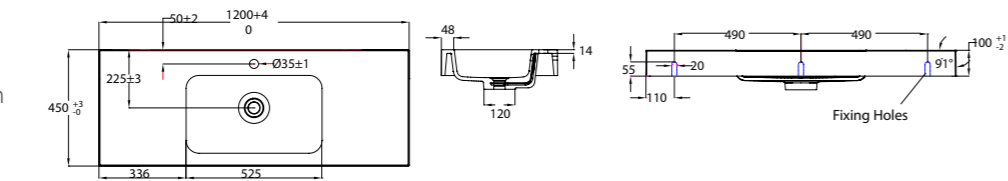

1B3.1171
Splash Basin Top 900mm
See page 13