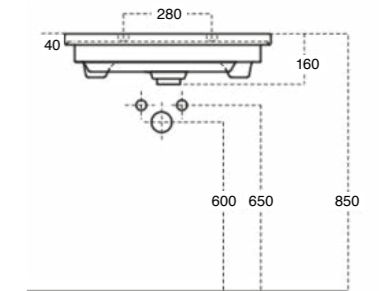

13090-KL
Soft Basin Top 900mm
See page 24