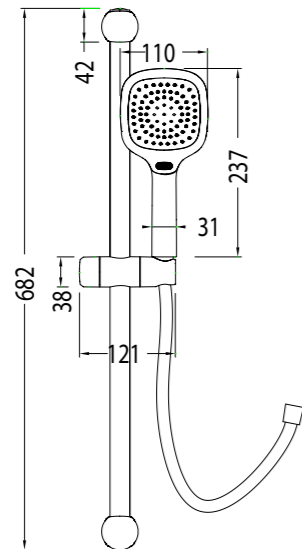

FOXY
Shower Set
See page 40

CLASS R