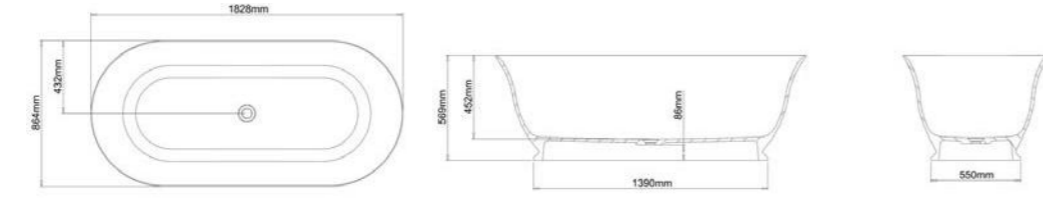

Florence Clearstone bath
See page 50

Duo Clearstone bath
See page 50