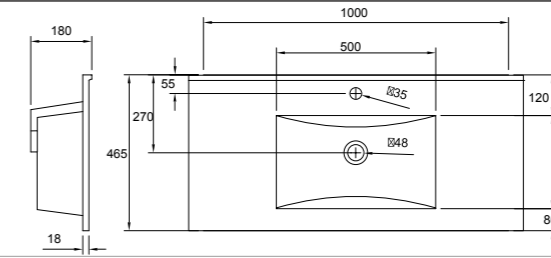

BASIN TOP – ZARA (CONTINUED)

416.B.28077
Zara Basin Top 1000mm
See page 15