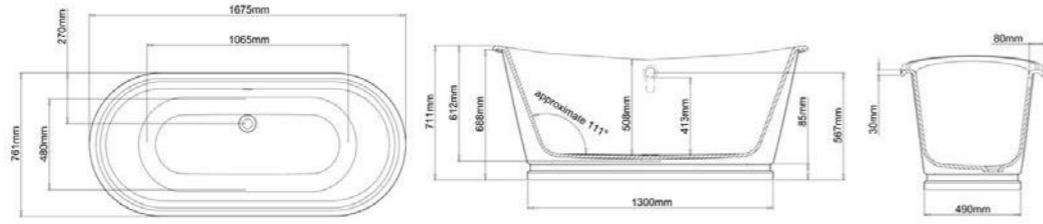

Balthazar Clearstone bath
See page 50