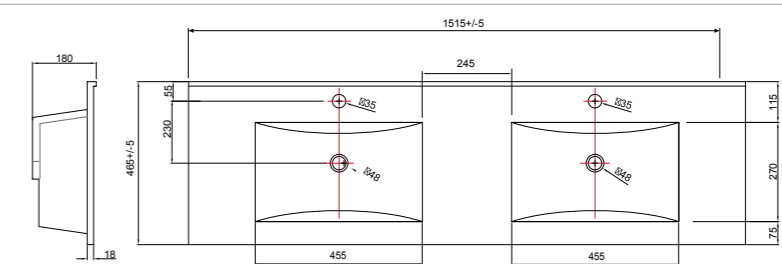

416.B.29440
Zara Basin Top 1500mm
Double Basin
See page 21