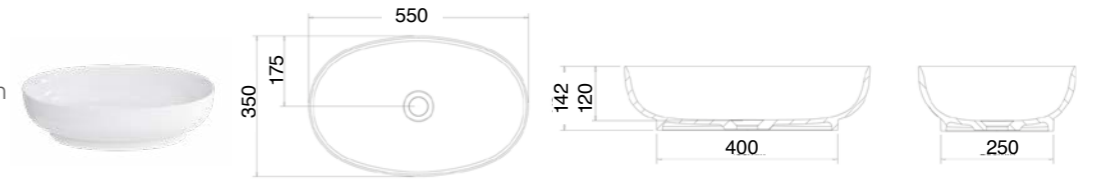

416.B.29440
 Zara Basin Top 1500mm
 Double Basin
 See page 21

WASH BASINS (See page 38-39)

B5ECS
 Sonit ClearStone Basin
 See page 38

B13ECS
 Puro ClearStone Basin
 See page 38

B1ACS
 Form ClearStone Basin
 See page 38