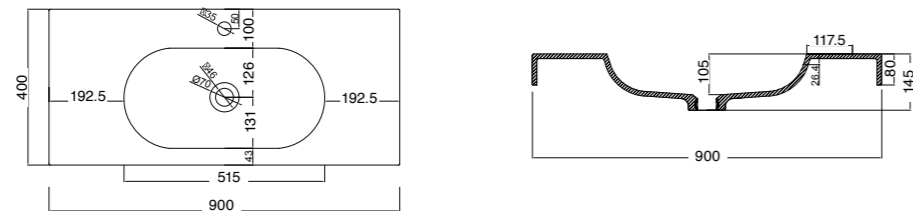

BASIN TOP – DISH (See page 28-29)

338.E.24629
Dish Basin Top 900mm
See page 28