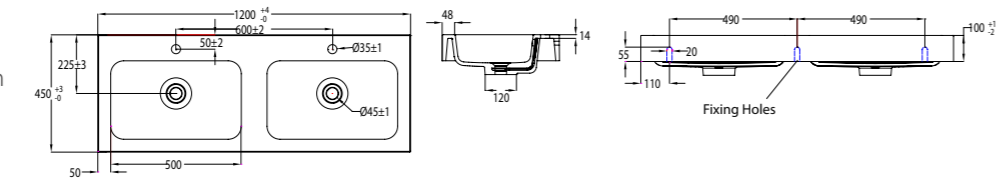

1B3.1316
Splash Basin Top 1200mm
See page 17