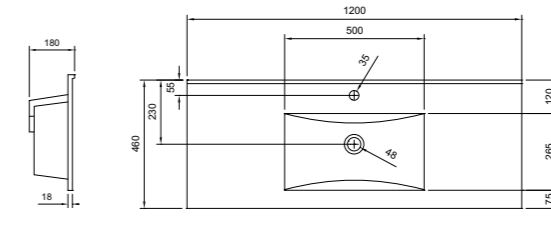

416.B.28078
Zara Basin Top 1200mm
See page 17