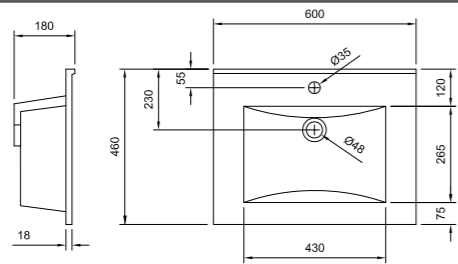

BASIN TOP – ZARA

416.B.28075
Zara Basin Top 600mm
See page 9