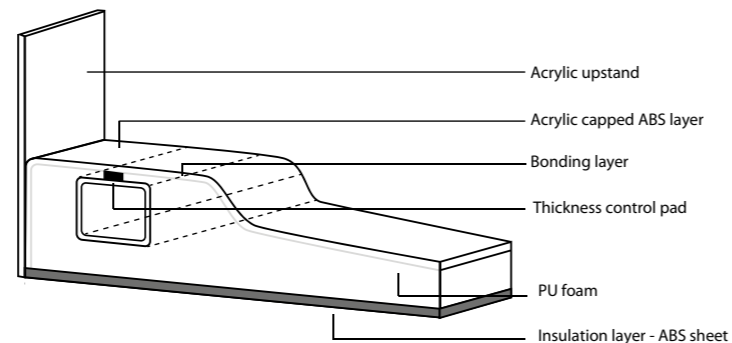

Acrylic Shower Trays

ABOUT OUR SHOWER TRAYS

All you need to get your shower looking modern, stylish and elegant.

Our range of lightweight acrylic shower trays have been designed with the best quality materials and a contemporary look. All trays come with an easy clean waste and sealing tape and acrylic upstands on two sides.

PU TRAYS

The trays are acrylic capped reinforced trays with a smooth under-surface. (Available with upstands, refer to page 59)