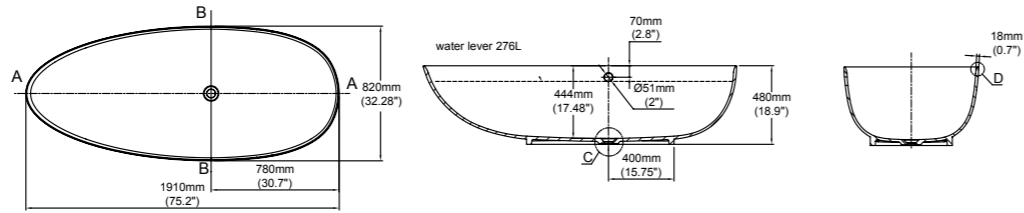

NON STOCK BATHS – CLEARSTONE BATHS (See page 52)

325.A.22272
Teardrop Clearstone
See page 50