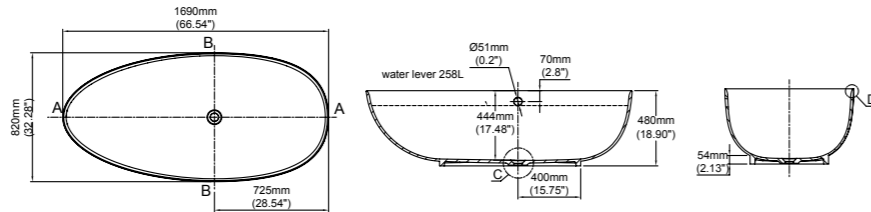

Balthazar Clearstone bath
See page 50

Palermo Clearstone bath
See page 50

Florence Clearstone bath
See page 50

Duo Clearstone bath
See page 50

LUCCA INFOLD SHOWERS (See page 55)

Code	Description	Door Configuration	Measurements	Thickness of Glass	Adjustment	Frame Finish & Glass Pattern
16.D.13300	900mm Infold Door	Hinged, Infold Opening	W900 H1950 Door Width 695	6mm	860-890	Satin Silver Chrome Clear Glass
2A1.1456	900mm Side Panel		H1950	6mm	875-890	Satin Silver Chrome Clear Glass
16.D.13301	1000mm Infold Door	Hinged, Infold Opening	W1000 H1950 Door Width 791	6mm	960-990	Satin Silver Chrome Clear Glass
2A1.1457	1000mm Side Panel		H1950	6mm	975-990	Satin Silver Chrome Clear Glass