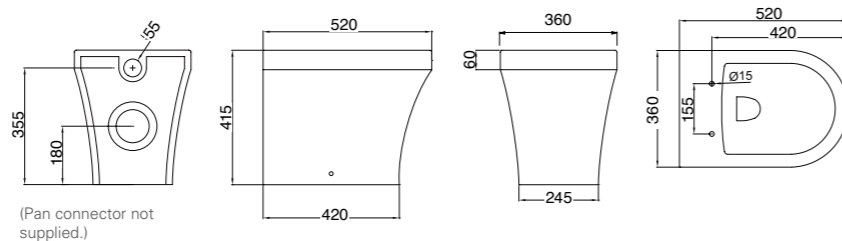

S40-7126

Fine round back to wall pan
with round soft-close seat.
See page 66

(Pan connector not
supplied.)