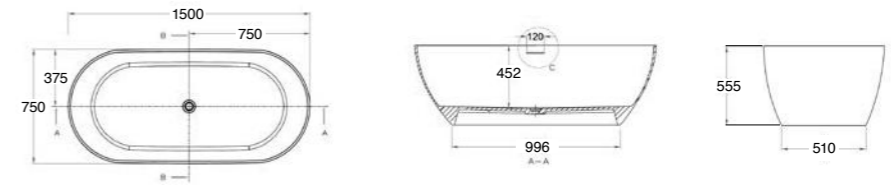

NATURAL STONE BATHS (See page 46)

N1A
Form Piccolo
See page 44