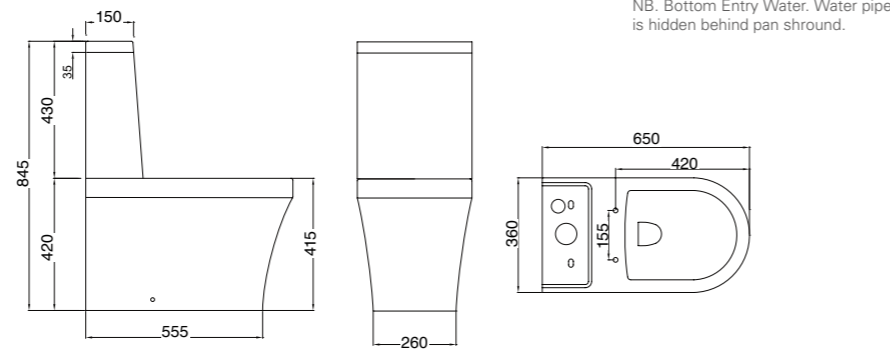

FINE ROUND TOILETS (See page 68)

S40-6881*

Fine round toilet suite
/One-piece cistern with
round soft-close seat
and lid. See page 66

NB. Bottom Entry Water. Water pipe
is hidden behind pan shroud.