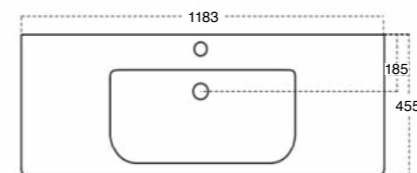

13120-KL
Soft Basin Top 1200mm
See page 24