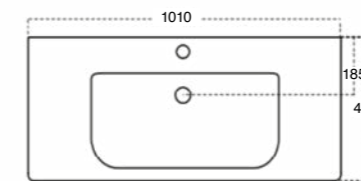

13100-KL
Soft Basin Top 1000mm
See page 24