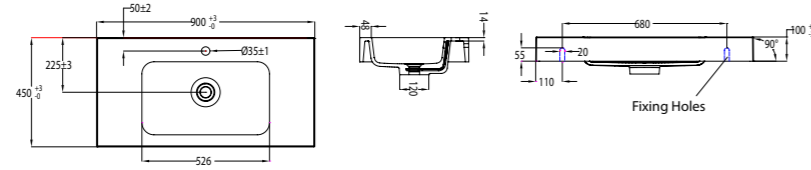

1B3.1170
Splash Basin Top 600mm
See page 9

1B3.1171
Splash Basin Top 900mm
See page 13