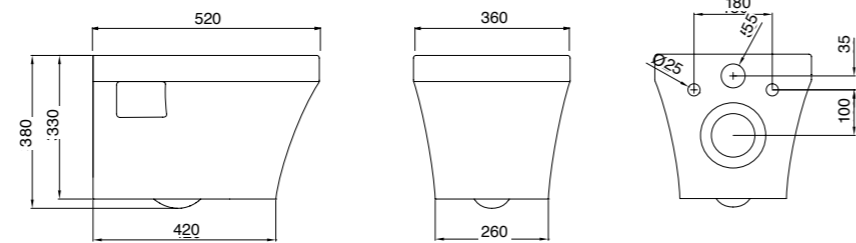

S40-6926

Fine round wall-hung toilet
with round soft-close seat.
See page 66