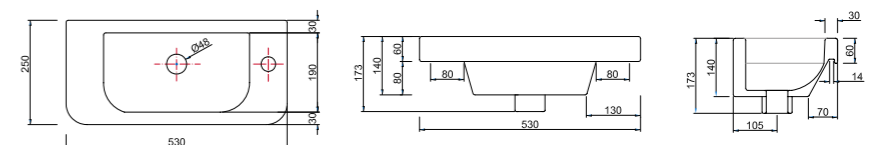

BASIN TOP – SHARP (See page 26-27)

14070-KL
Sharp Basin Top 700mm
See page 26

14090-KL
Sharp Basin Top 900mm
See page 26

14150-KL
Sharp Basin Top 1040mm
See page 26

14120-KL
Sharp Basin Top 1200mm
See page 26

BASIN TOP – DISH (See page 28-29)

338.E.24629
Dish Basin Top 900mm
See page 28

Dish Basin Top 1200mm
See page 28

BASIN TOP – FIT (See page 32)

201.E.10750
Fit Basin Top 400mm
See page 32

BASIN TOP – ICE (See page 32)

4045-KL
Ice Basin Top 450mm
See page 32

BASIN TOP – FRESH

OA-7545
Fresh Basin Top 750mm
See page 11

OA-9045
Fresh Basin Top 900mm
See page 13

OA-1245
Fresh Basin Top 1200mm
See page 17

OA-1545
Fresh Basin Top / Double
Bowl 1500mm
See page 21

BASIN TOP – PARIS (See page 30)

BNT-538
Paris Basin Top 500mm
See page 30

BNT-838
Paris Basin Top 800mm
See page 30

BNT-1038
Paris Basin Top 1000mm
See page 30

BNT-1238
Paris Basin Top 1200mm
See page 30

BASIN TOP – SPACE (See page 32)

Z01
Space Basin Top 500mm
See page 32