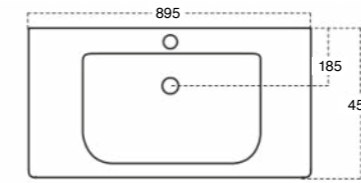

13090-KL
Soft Basin Top 900mm
See page 24