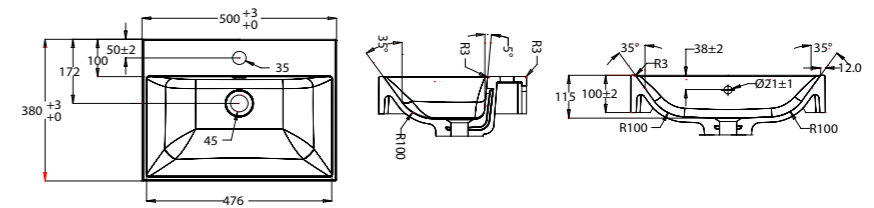

BASIN TOP – PARIS (See page 30)

BNT-538
Paris Basin Top 500mm
See page 30