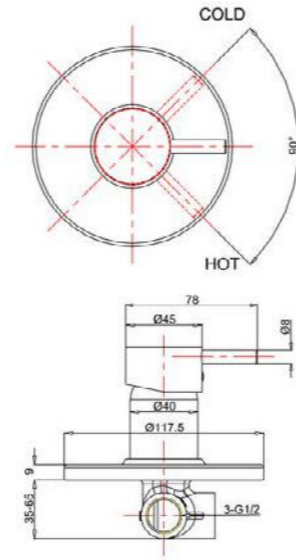

158.G.21387
Shower mixer double
See page 38

NOTE:
For the each part, the dimension tolerance should be followed the list below.

0 ~ 100	101 ~ 200	201 ~ 400	≥401
±1	±2	±3	±5

For the finished assembly, the dimension tolerance should be followed the list below.

0 ~ 300	≥301
±2	±5