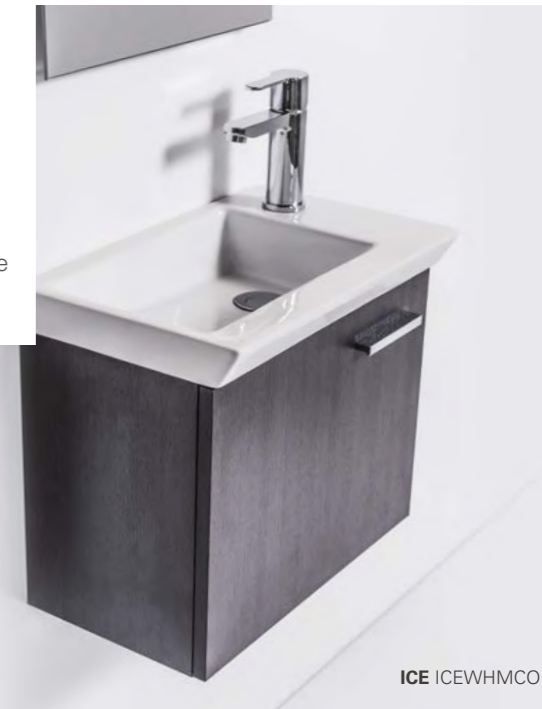

ICE ICE45WHMCO

NB: Price includes a top, cabinet and handle (excludes tapware & accessories). 'M' in product code indicates available in melamine finishes.

There are seven finish options available. Paint (White Only): The paint used on our products is polyurethane or UV based. It is five times harder and more durable than lacquer finishes. **Timber Effect (Melamine):** Our wood grain melamine is a low-pressure laminate. Six colours are available: Charred Oak, Driftwood, French Oak, Manhattan Elm, Nordic Ash & Southern Oak.