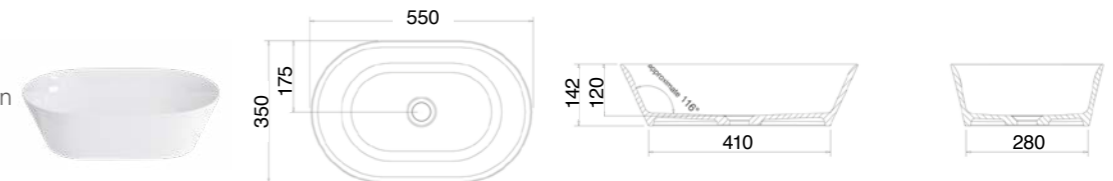

WASH BASINS (See page 38-39)