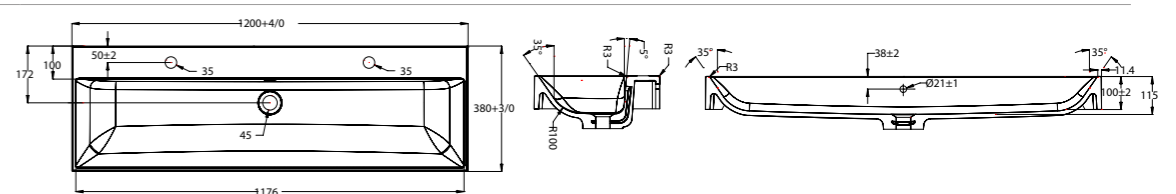

BNT-1238
Paris Basin Top 1200mm
See page 30

BASIN TOP – SPACE (See page 32)

Z01
Space Basin Top 500mm
See page 32