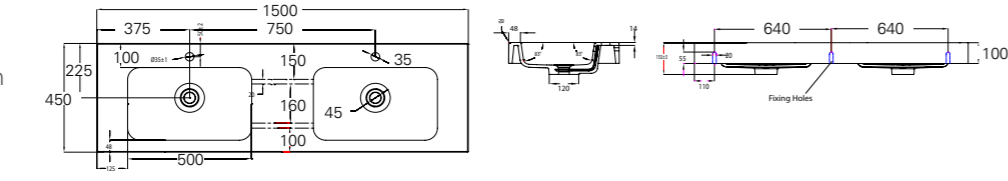

1B3.1173
Splash Basin Top 1200mm
Double Bowl
See page 19

1B3.1315
Splash Basin Top 1800mm
Double Bowl
See page 23