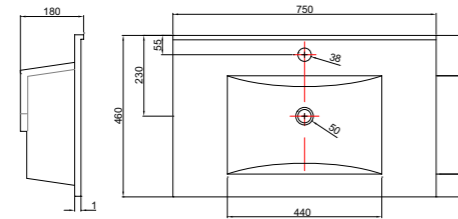

416.B.28076
Zara Basin Top 750mm
See page 11