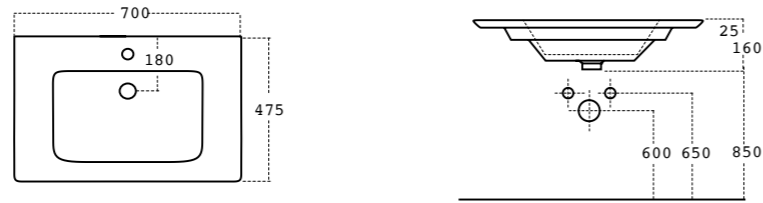

BASIN TOP – SHARP (See page 26-27)

14070-KL
Sharp Basin Top 700mm
See page 26