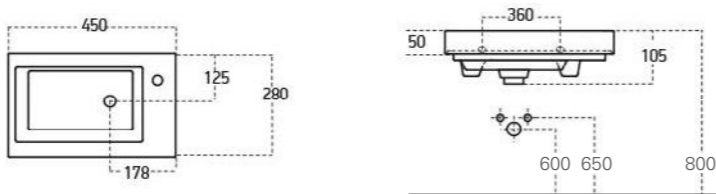

BASIN TOP – SHARP (See page 26-27)

14070-KL
Sharp Basin Top 700mm
See page 26

14090-KL
Sharp Basin Top 900mm
See page 26

14150-KL
Sharp Basin Top 1040mm
See page 26

14120-KL
Sharp Basin Top 1200mm
See page 26

BASIN TOP – DISH (See page 28-29)

338.E.24629
Dish Basin Top 900mm
See page 28

Dish Basin Top 1200mm
See page 28

BASIN TOP – FIT (See page 32)

201.E.10750
Fit Basin Top 400mm
See page 32

BASIN TOP – ICE (See page 32)

4045-KL
Ice Basin Top 450mm
See page 32

BASIN TOP – FRESH

OA-7545
Fresh Basin Top 750mm
See page 11

OA-9045
Fresh Basin Top 900mm
See page 13

OA-1245
Fresh Basin Top 1200mm
See page 17

OA-1545
Fresh Basin Top / Double
Bowl 1500mm
See page 21

BASIN TOP – PARIS (See page 30)

BNT-538
Paris Basin Top 500mm
See page 30

BNT-838
Paris Basin Top 800mm
See page 30

BNT-1038
Paris Basin Top 1000mm
See page 30

BNT-1238
Paris Basin Top 1200mm
See page 30

BASIN TOP – SPACE (See page 32)

Z01
Space Basin Top 500mm
See page 32