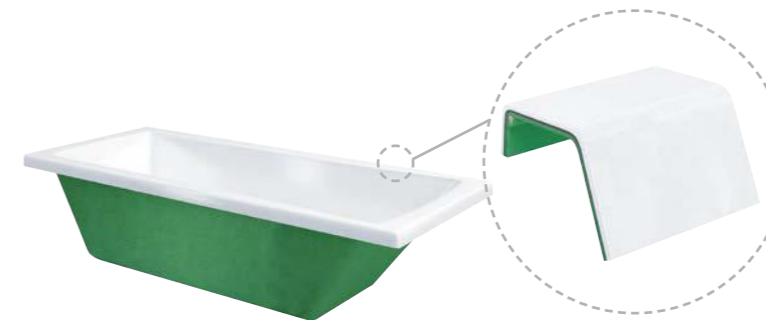

▲ Steel reinforcing rod bath rims

**ECO
FRIENDLY
DROP-IN
BATH**

Looking for a
greener bath?
Look no further.