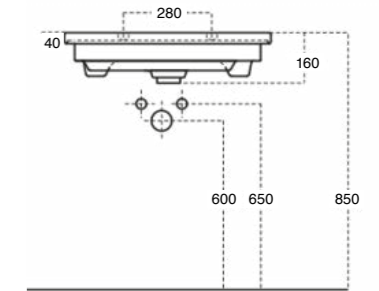

13080-KL
Soft Basin Top 800mm
See page 24