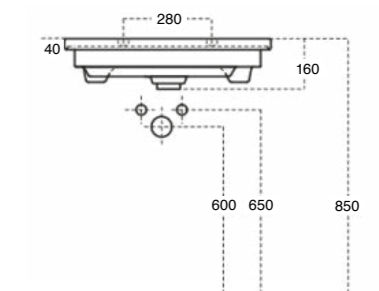

13120-KL
Soft Basin Top 1200mm
See page 24