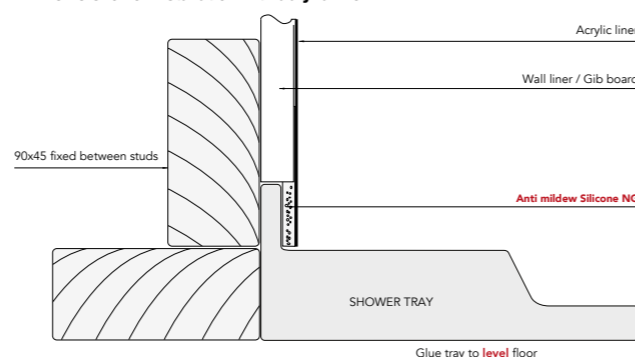

Acrylic Shower Trays

ABOUT OUR SHOWER TRAYS

All you need to get your shower looking modern, stylish and elegant.

Our range of lightweight acrylic shower trays have been designed with the best quality materials and a contemporary look. All trays come with an easy clean waste and sealing tape and acrylic upstands on two sides.

PU TRAYS

The trays are acrylic capped reinforced trays with a smooth under-surface. (Available with upstands, refer to page 59)

Recommended Installation Of Shower Trays With Moulded Upstands

Factory fitted upstand detail

Shower Components

$40

HFW
Easy Clean Waste

$53 ▲

SF586
Tiling Strip -
3000mm length

YOUR CHOICE OF FINISHING TOUCHES

$45

2WGP
2 Wall Glue Pack
for Acrylic Wall
Shower. 2 glue,
1 clear sealant

FROM $95

LONG SIDE UPSTAND
1200mm & over **$120**
SHORT SIDE UPSTAND
Less than 1200mm **$95**

FROM $290 ▲

LINERS

2-Sided Acrylic Wall Liners $290
1850 or 1950 high to suit up to:
760 x 900, 900 x 900, 1000 x 1000
& 1200 x 900

3-Sided Acrylic Wall Liners $490
Fit 900 x 900mm and 1000 x 1000mm
moulded trays only
LNR9090901950
Measurements: 885 x 875 x 885 x 1950
LNR1010101950
Measurements: 985 x 975 x 985 x 1950