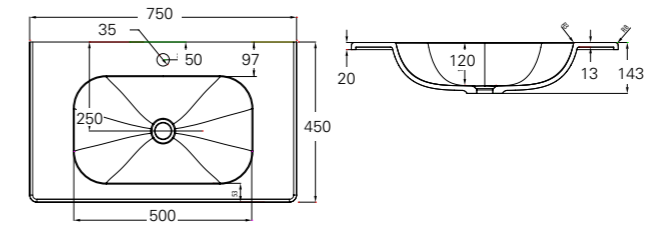

BASIN TOP – FRESH

OA-7545
Fresh Basin Top 750mm
See page 11