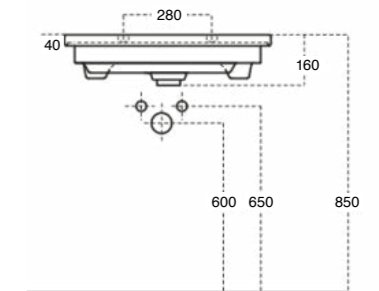

13100-KL
Soft Basin Top 1000mm
See page 24