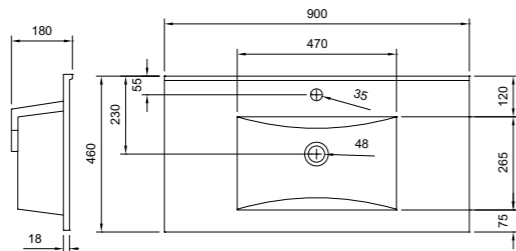

416.B.27447
Zara Basin Top 900mm
See page 13