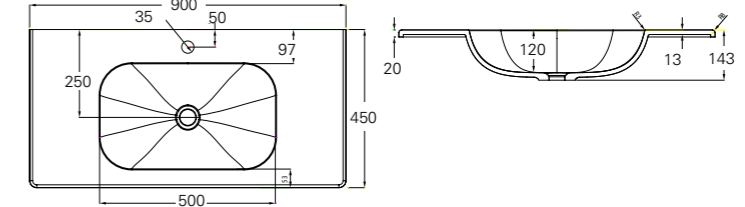

OA-9045
Fresh Basin Top 900mm
See page 13