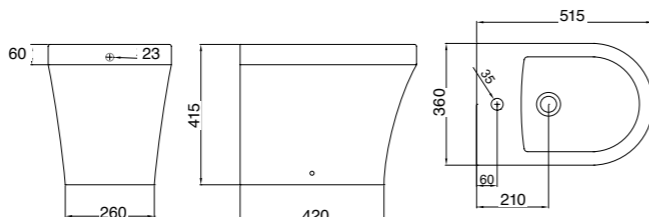

S40-7126

Fine round back to wall pan
with round soft-close seat.
See page 66

(Pan connector not
supplied.)

40-1972

Fine round back to wall
bidet
See page 66

NOTES

FINE ROUND TOILETS:

NB: Toilets must be fitted to 100mm soil pipe.