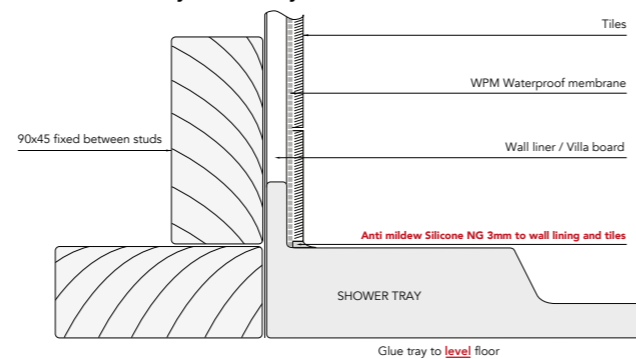

Installation of an acrylic shower tray with tiles

VCBC shower installation with acrylic liner