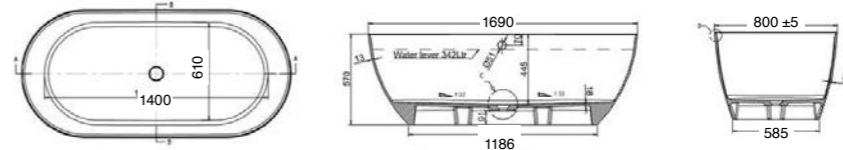

325.A.21128
Form Clearstone
See page 42