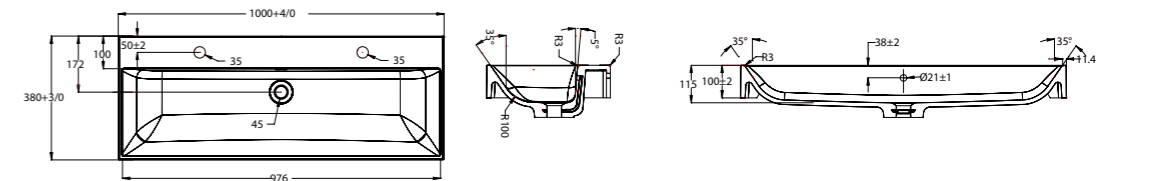

BNT-1038
Paris Basin Top 1000mm
See page 30