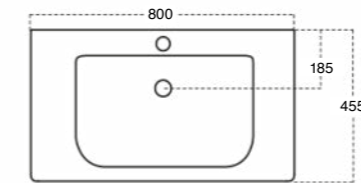

13080-KL
Soft Basin Top 800mm
See page 24