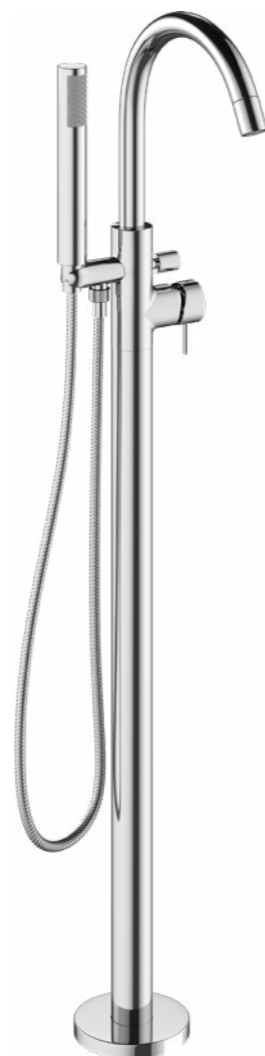

$660

PROTHERM

Thermostatic Shower Valve
Double Shower Mixer
Single outlet thermostatic shower,
Twin lever & wall-mounted,
Precise thermostatic control, maintaining
selected temp to within +/- 1.5°C,
Thermo ceramic disc cartridge,
Minimum pressure 0.2 Bar LP,
Suitable low or mains pressure

$300

PRO111DNC
Basin Monobloc / Chrome
Single lever (Without pop-up waste),
Water flow regulator as standard,
Regulated to 5LPM (litres per minute),
Minimum pressure : 0.5 Bar MP,
Plated brass
5 Star WELS Rating

$1500

PRO416FC
Bath Shower Mixer
Floor-Standing,
Bath shower mixer with kit,
Single lever,
Floor-mounted,
Spout projection 238mm,
Minimum pressure 3 Bar,
Plated brass