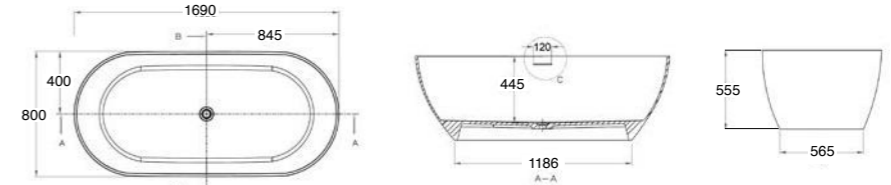

1B1.1311
Form
See page 44