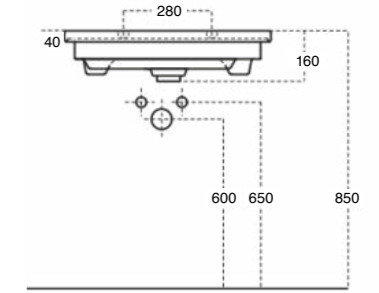

SPLASH VANITIES

Product Code	Width	Height*	Depth	Doors/Drawers	Configuration
SP60DWH	600	325	442	1 drawer	-
SP60D2WH	600	450	442	2 drawer	Top & bottom
SP90DWH	900	325	442	1 drawer	-
SP90D2WH	900	450	442	2 drawer	Top & bottom
SP90D2WHX	900	650	467	2 drawer	Top & bottom
SP120DWH	1200	325	442	1 drawer	-
SP120D2WHSB	1200	450	442	2 drawer	Top & bottom
SP120D2WH	1200	325	442	2 drawer	Side by side/Double Bowl
SP120D2WHX	1200	650	442	2 drawer	Top & bottom
SP150D2SWDB	1500	325	442	2 drawer	Side by side/Double Bowl
SP180D2SWHDB	1800	325	442	2 drawer	Side by side/Double Bowl
SP60D2FL	600	800	442	2 drawer	-
SP90D2FL	900	800	442	2 drawer	-
SP120D2FLSB	1200	800	442	2 drawer	-
SP120D4FLDB	1200	800	442	4 drawer	Double Bowl
SP150D4FLDB	1500	800	442	4 drawer	Double Bowl
SP180D4FLDB	1800	800	442	4 drawer	Double Bowl

NOTES

70 *Measurements do not include the height or depth of the top. Refer to separate details for height and depth of top.

BASIN TOP – SOFT (See page 24-25)

13065-KL
Soft Basin Top 650mm
See page 24