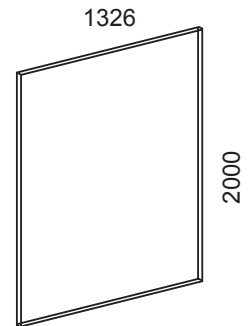

Assisi Walk-In Shower

DESCRIPTION

Assisi Walk-In Shower

FEATURES

- Clean and simple design with a feeling of openness and space.
- Available in a package* or you can choose your own combination of shower components from the Assisi range.
- All showers can be configured to open on both sides or one side only.
- All showers are 2000mm height (excluding shower tray).
- All fittings are finished in satin silver chrome.
- All glass screens are 8mm toughened safety glass with 3M Ultimate Glass Protection System.
- Can be installed on a shower tray or onto a tile floor.
- Pair it with our walk-in shower tray available – 1400mm (BSF-1490), 1600mm (BSF-1600) or 1700mm (BS-1780). Other shower trays also available, please refer to our VCBC catalogue.

Assisi Walk-In Shower

ASSISI SHOWER PACKAGES

Assisi 1000mm Shower Package*

- Package* includes BOX 1, BOX 5, BOX 6 & BP1G-A.
- 2000mm height (excluding shower tray).
- 8mm toughened safety glass with 3M Ultimate Glass Protection System.
- All fittings are finished in satin silver chrome.
- Can be installed on a shower tray or onto a tile floor.
- Pair it with our walk-in shower tray available – 1400mm (BSF-1490), 1600mm (BSF-1600) or 1700mm (BS-1780). Other shower trays also available, please refer to our VCBC catalogue.

*Shower tray is not included, the drawing is only for reference.

NOTES

*Package does not include shower tray, liner, upstands, fixtures or tapware. These showers are best suited to wet room installation. Please check with installers/local regulations for suitability. Drawing indicates the technical measurement only and is not a reflection of how the unit will look. Sizes are nominal only. All drawings in millimeters. Drawings not to scale. September 2019.

Assisi Walk-In Shower

ASSISI SHOWER COMPONENTS

BOX Glass Front Screen

- Available in 3 sizes: 1000mm, 1200mm and 1400mm.
- 8mm toughened safety glass with 3M Ultimate Glass Protection System.

BOX 1

BOX 2

BOX 3