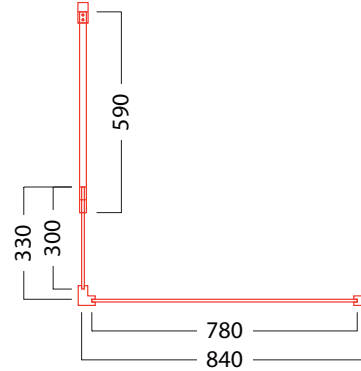

BP1G-A Glass Side Screen

- Includes 577mm glass screen and wall profile set.
- 8mm toughened safety glass with 3M Ultimate Glass Protection System.
- Fitting is finished in satin silver chrome.

NOTES

These showers are best suited to wet room installation. Please check with installers/local regulations for suitability. Drawing indicates the technical measurement only and is not a reflection of how the unit will look. Sizes are nominal only. All drawings in millimeters. Drawings not to scale. September 2019.

Assisi Walk-In Shower

ASSISI SHOWER COMPONENTS

BC9G-A Glass Front Screen & Return Panel

- Includes 840mm glass front screen with 330mm glass return panel, wall profile and support bar set.
- 8mm toughened safety glass with 3M Ultimate Glass Protection System.

BOX 5 Wall Profile Set

- 2000mm height.
- Satin Silver Chrome finish.

BOX 6 Wall Support Bar

- 1000mm length.
- Satin Silver Chrome finish.

NOTES

These showers are best suited to wet room installation. Please check with installers/local regulations for suitability. Drawing indicates the technical measurement only and is not a reflection of how the unit will look. Sizes are nominal only. All drawings in millimeters. Drawings not to scale. September 2019.