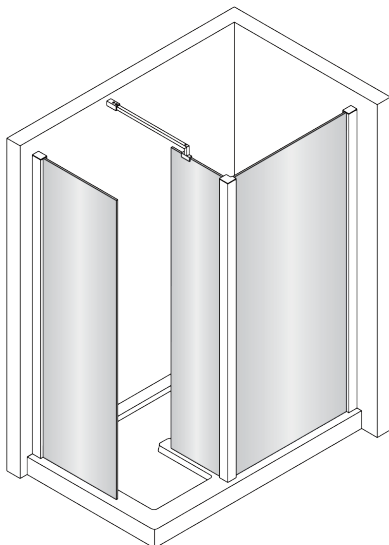

Assisi Walk-In Shower

DESCRIPTION

Assisi Walk-In Shower

FEATURES

- Clean and simple design with a feeling of openness and space.
- Available in a package* or you can choose your own combination of shower components from the Assisi range.
- All showers can be configured to open on both sides or one side only.
- All showers are 2000mm height (excluding shower tray).
- All fittings are finished in satin silver chrome.
- All glass screens are 8mm toughened safety glass with 3M Ultimate Glass Protection System.
- Can be installed on a shower tray or onto a tile floor.
- Pair it with our walk-in shower tray available – 1400mm (BSF-1490), 1600mm (BSF-1600) or 1700mm (BS-1780). Other shower trays also available, please refer to our VCBC catalogue.

Assisi Walk-In Shower

ASSISI SHOWER PACKAGES

Assisi 1000mm Shower Package*

- Package* includes BOX 1, BOX 5, BOX 6 & BP1G-A.
- 2000mm height (excluding shower tray).
- 8mm toughened safety glass with 3M Ultimate Glass Protection System.
- All fittings are finished in satin silver chrome.
- Can be installed on a shower tray or onto a tile floor.
- Pair it with our walk-in shower tray available – 1400mm (BSF-1490), 1600mm (BSF-1600) or 1700mm (BS-1780). Other shower trays also available, please refer to our VCBC catalogue.

*Shower tray is not included, the drawing is only for reference.

Assisi 1400mm Shower Package

- Package* includes BC9G-A& BP1G-A.
- 2000mm height (excluding shower tray).
- 8mm toughened safety glass with 3M Ultimate Glass Protection System.
- All fittings are finished in satin silver chrome.
- Can be installed on a shower tray or onto a tile floor.
- Pair it with our walk-in shower tray available – 1400mm (BSF-1490), 1600mm (BSF-1600) or 1700mm (BS-1780). Other shower trays also available, please refer to our VCBC catalogue.