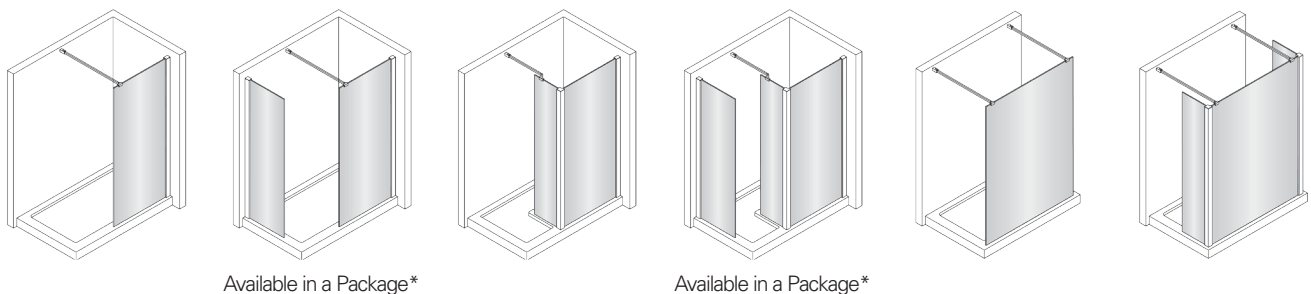

ASSISI SHOWER COMBINATIONS GUIDE**

NOTES

*Package does not include shower tray, liner, upstands, fixtures or tapware. These showers are best suited to wet room installation. Please check with installers/local regulations for suitability. **Drawings indicate a sample guide of possible shower combinations only and is not a reflection of how the unit will look. You can create your own combination that is best suited to your bathroom. Drawings not to scale. September 2019.