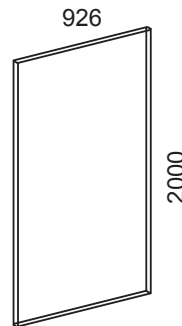

Assisi Walk-In Shower

ASSISI SHOWER PACKAGES

Assisi 1000mm Shower Package*

- Package* includes BOX 1, BOX 5, BOX 6 & BP1G-A.
- 2000mm height (excluding shower tray).
- 8mm toughened safety glass with 3M Ultimate Glass Protection System.
- All fittings are finished in satin silver chrome.
- Can be installed on a shower tray or onto a tile floor.
- Pair it with our walk-in shower tray available – 1400mm (BSF-1490), 1600mm (BSF-1600) or 1700mm (BS-1780). Other shower trays also available, please refer to our VCBC catalogue.

*Shower tray is not included, the drawing is only for reference.

Assisi 1400mm Shower Package

- Package* includes BC9G-A& BP1G-A.
- 2000mm height (excluding shower tray).
- 8mm toughened safety glass with 3M Ultimate Glass Protection System.
- All fittings are finished in satin silver chrome.
- Can be installed on a shower tray or onto a tile floor.
- Pair it with our walk-in shower tray available – 1400mm (BSF-1490), 1600mm (BSF-1600) or 1700mm (BS-1780). Other shower trays also available, please refer to our VCBC catalogue.

*Shower tray is not included, the drawing is only for reference.

NOTES

*Package does not include shower tray, liner, upstands, fixtures or tapware. These showers are best suited to wet room installation. Please check with installers/local regulations for suitability. Drawing indicates the technical measurement only and is not a reflection of how the unit will look. Sizes are nominal only. All drawings in millimeters. Drawings not to scale. September 2019.

Assisi Walk-In Shower

ASSISI SHOWER COMPONENTS

BOX Glass Front Screen

- Available in 3 sizes: 1000mm, 1200mm and 1400mm.
- 8mm toughened safety glass with 3M Ultimate Glass Protection System.

BOX 1

BOX 2

BOX 3