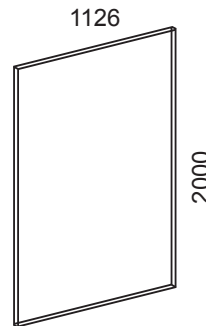

Assisi Walk-In Shower

DESCRIPTION

Assisi Walk-In Shower

FEATURES

- Clean and simple design with a feeling of openness and space.
- Available in a package* or you can choose your own combination of shower components from the Assisi range.
- All showers can be configured to open on both sides or one side only.
- All showers are 2000mm height (excluding shower tray).
- All fittings are finished in satin silver chrome.
- All glass screens are 8mm toughened safety glass with 3M Ultimate Glass Protection System.
- Can be installed on a shower tray or onto a tile floor.
- Pair it with our walk-in shower tray available – 1400mm (BSF-1490), 1600mm (BSF-1600) or 1700mm (BS-1780). Other shower trays also available, please refer to our VCBC catalogue.

Assisi Walk-In Shower

ASSISI SHOWER PACKAGES

Assisi 1000mm Shower Package*

- Package* includes BOX 1, BOX 5, BOX 6 & BP1G-A.
- 2000mm height (excluding shower tray).
- 8mm toughened safety glass with 3M Ultimate Glass Protection System.
- All fittings are finished in satin silver chrome.
- Can be installed on a shower tray or onto a tile floor.
- Pair it with our walk-in shower tray available – 1400mm (BSF-1490), 1600mm (BSF-1600) or 1700mm (BS-1780). Other shower trays also available, please refer to our VCBC catalogue.

*Shower tray is not included, the drawing is only for reference.

NOTES

*Package does not include shower tray, liner, upstands, fixtures or tapware. These showers are best suited to wet room installation. Please check with installers/local regulations for suitability. Drawing indicates the technical measurement only and is not a reflection of how the unit will look. Sizes are nominal only. All drawings in millimeters. Drawings not to scale. September 2019.

Assisi Walk-In Shower

ASSISI SHOWER COMPONENTS

BOX Glass Front Screen

- Available in 3 sizes: 1000mm, 1200mm and 1400mm.
- 8mm toughened safety glass with 3M Ultimate Glass Protection System.

BOX 1

BOX 2

BOX 3