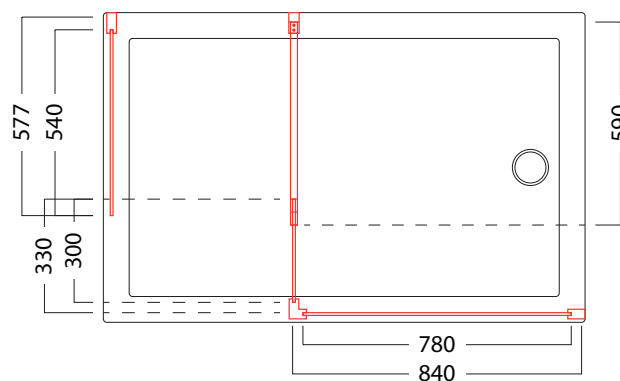

Assisi Walk-In Shower

DESCRIPTION

Assisi Walk-In Shower

FEATURES

- Clean and simple design with a feeling of openness and space.
- Available in a package* or you can choose your own combination of shower components from the Assisi range.
- All showers can be configured to open on both sides or one side only.
- All showers are 2000mm height (excluding shower tray).
- All fittings are finished in satin silver chrome.
- All glass screens are 8mm toughened safety glass with 3M Ultimate Glass Protection System.
- Can be installed on a shower tray or onto a tile floor.
- Pair it with our walk-in shower tray available – 1400mm (BSF-1490), 1600mm (BSF-1600) or 1700mm (BS-1780). Other shower trays also available, please refer to our VCBC catalogue.

Assisi Walk-In Shower

ASSISI SHOWER PACKAGES

Assisi 1000mm Shower Package*

- Package* includes BOX 1, BOX 5, BOX 6 & BP1G-A.
- 2000mm height (excluding shower tray).
- 8mm toughened safety glass with 3M Ultimate Glass Protection System.
- All fittings are finished in satin silver chrome.
- Can be installed on a shower tray or onto a tile floor.
- Pair it with our walk-in shower tray available – 1400mm (BSF-1490), 1600mm (BSF-1600) or 1700mm (BS-1780). Other shower trays also available, please refer to our VCBC catalogue.

*Shower tray is not included, the drawing is only for reference.

Assisi 1400mm Shower Package

- Package* includes BC9G-A& BP1G-A.
- 2000mm height (excluding shower tray).
- 8mm toughened safety glass with 3M Ultimate Glass Protection System.
- All fittings are finished in satin silver chrome.
- Can be installed on a shower tray or onto a tile floor.
- Pair it with our walk-in shower tray available – 1400mm (BSF-1490), 1600mm (BSF-1600) or 1700mm (BS-1780). Other shower trays also available, please refer to our VCBC catalogue.