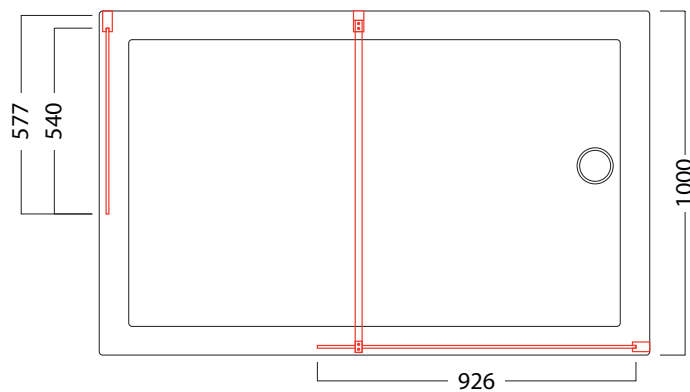

Assisi Walk-In Shower

DESCRIPTION

Assisi Walk-In Shower

FEATURES

- Clean and simple design with a feeling of openness and space.
- Available in a package* or you can choose your own combination of shower components from the Assisi range.
- All showers can be configured to open on both sides or one side only.
- All showers are 2000mm height (excluding shower tray).
- All fittings are finished in satin silver chrome.
- All glass screens are 8mm toughened safety glass with 3M Ultimate Glass Protection System.
- Can be installed on a shower tray or onto a tile floor.
- Pair it with our walk-in shower tray available – 1400mm (BSF-1490), 1600mm (BSF-1600) or 1700mm (BS-1780). Other shower trays also available, please refer to our VCBC catalogue.

Assisi Walk-In Shower

ASSISI SHOWER PACKAGES

Assisi 1000mm Shower Package*

- Package* includes BOX 1, BOX 5, BOX 6 & BP1G-A.
- 2000mm height (excluding shower tray).
- 8mm toughened safety glass with 3M Ultimate Glass Protection System.
- All fittings are finished in satin silver chrome.
- Can be installed on a shower tray or onto a tile floor.
- Pair it with our walk-in shower tray available – 1400mm (BSF-1490), 1600mm (BSF-1600) or 1700mm (BS-1780). Other shower trays also available, please refer to our VCBC catalogue.

*Shower tray is not included, the drawing is only for reference.

Assisi 1400mm Shower Package

- Package* includes BC9G-A& BP1G-A.
- 2000mm height (excluding shower tray).
- 8mm toughened safety glass with 3M Ultimate Glass Protection System.
- All fittings are finished in satin silver chrome.
- Can be installed on a shower tray or onto a tile floor.
- Pair it with our walk-in shower tray available – 1400mm (BSF-1490), 1600mm (BSF-1600) or 1700mm (BS-1780). Other shower trays also available, please refer to our VCBC catalogue.