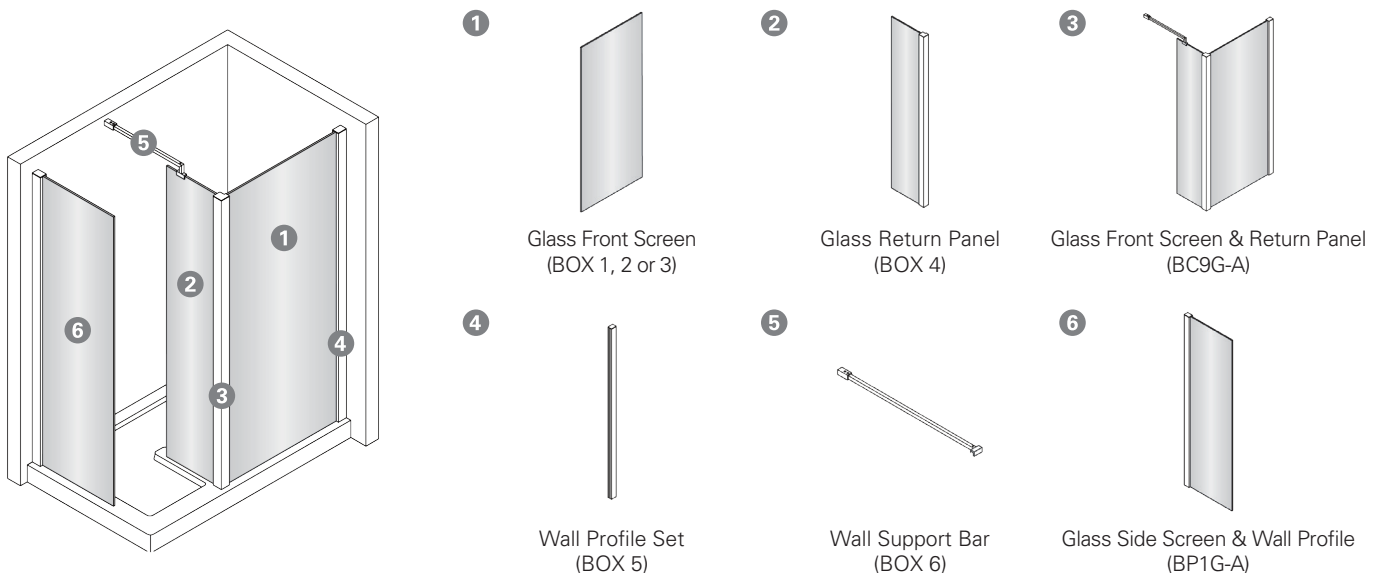

ASSISI SHOWER COMPONENTS