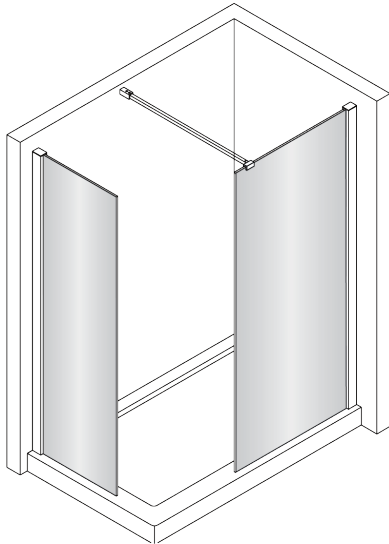

Assisi Walk-In Shower

DESCRIPTION

Assisi Walk-In Shower

FEATURES

- Clean and simple design with a feeling of openness and space.
- Available in a package* or you can choose your own combination of shower components from the Assisi range.
- All showers can be configured to open on both sides or one side only.
- All showers are 2000mm height (excluding shower tray).
- All fittings are finished in satin silver chrome.
- All glass screens are 8mm toughened safety glass with 3M Ultimate Glass Protection System.
- Can be installed on a shower tray or onto a tile floor.
- Pair it with our walk-in shower tray available – 1400mm (BSF-1490), 1600mm (BSF-1600) or 1700mm (BS-1780). Other shower trays also available, please refer to our VCBC catalogue.

ASSISI SHOWER COMPONENTS

ASSISI SHOWER COMBINATIONS GUIDE**

NOTES

*Package does not include shower tray, liner, upstands, fixtures or tapware. These showers are best suited to wet room installation. Please check with installers/local regulations for suitability. **Drawings indicate a sample guide of possible shower combinations only and is not a reflection of how the unit will look. You can create your own combination that is best suited to your bathroom. Drawings not to scale. September 2019.

Assisi Walk-In Shower

ASSISI SHOWER PACKAGES

Assisi 1000mm Shower Package*

- Package* includes BOX 1, BOX 5, BOX 6 & BP1G-A.
- 2000mm height (excluding shower tray).
- 8mm toughened safety glass with 3M Ultimate Glass Protection System.
- All fittings are finished in satin silver chrome.
- Can be installed on a shower tray or onto a tile floor.
- Pair it with our walk-in shower tray available – 1400mm (BSF-1490), 1600mm (BSF-1600) or 1700mm (BS-1780). Other shower trays also available, please refer to our VCBC catalogue.