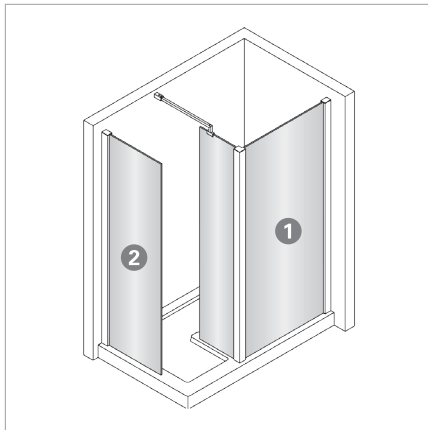

## FEATURES

- Package\* includes BC9G-A & BP1G-A.
- BC9G-A – includes 840mm glass front screen with 330mm glass return panel, wall profile and support bar set. BP1G-A – includes 577mm glass side screen and wall profile set.
- 2000mm height (excluding shower tray).
- 8mm toughened safety glass with 3M Ultimate Glass Protection System.
- All fittings are finished in satin silver chrome.
- Can be installed on a shower tray or onto a tile floor.
- Pair it with our walk-in shower tray available – 1400mm (BSF-1490), 1600mm (BSF-1600) or 1700mm (BS-1780). Other shower trays also available, please refer to our VCBC catalogue.

## ASSISI SHOWER PACKAGE\*

Glass Front Screen & Return Panel  
(BC9G-A)

Glass Side Screen & Wall Profile  
(BP1G-A)