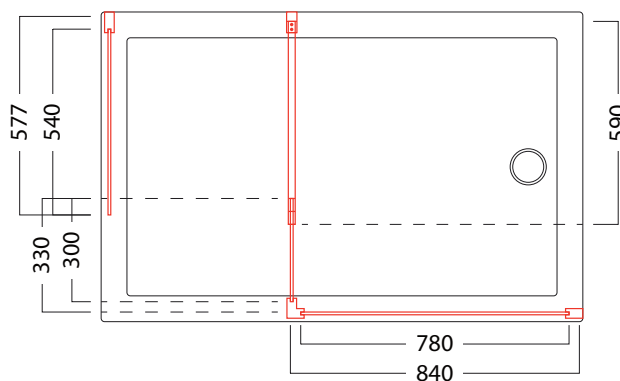

## FEATURES

- Package\* includes BC9G-A & BP1G-A.
- BC9G-A – includes 840mm glass front screen with 330mm glass return panel, wall profile and support bar set. BP1G-A – includes 577mm glass side screen and wall profile set.
- 2000mm height (excluding shower tray).
- 8mm toughened safety glass with 3M Ultimate Glass Protection System.
- All fittings are finished in satin silver chrome.
- Can be installed on a shower tray or onto a tile floor.
- Pair it with our walk-in shower tray available – 1400mm (BSF-1490), 1600mm (BSF-1600) or 1700mm (BS-1780). Other shower trays also available, please refer to our VCBC catalogue.

## ASSISI SHOWER PACKAGE\*

Glass Front Screen & Return Panel  
(BC9G-A)

Glass Side Screen & Wall Profile  
(BP1G-A)

## TECHNICAL DRAWINGS

Top

\*Shower tray is not included, the drawing is only for reference.

## NOTES

\*Package does not include shower tray, liner, upstands, fixtures or tapware. These showers are best suited to wet room installation. Please check with installers/local regulations for suitability. Drawing indicates the technical measurement only and is not a reflection of how the unit will look. Sizes are nominal only. All drawings in millimeters. Drawings not to scale. September 2019.