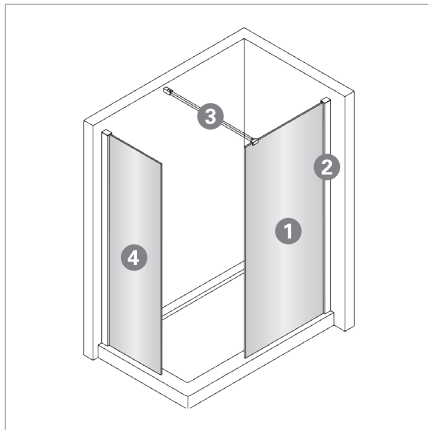

## FEATURES

- Package\* includes BOX 1, BOX 5, BOX 6 & BP1G-A.
- BP1G-A – includes 577mm glass side screen and wall profile set.
- 2000mm height (excluding shower tray).
- 8mm toughened safety glass with 3M Ultimate Glass Protection System.
- All fittings are finished in satin silver chrome.
- Can be installed on a shower tray or onto a tile floor.
- Pair it with our walk-in shower tray available – 1400mm (BSF-1490), 1600mm (BSF-1600) or 1700mm (BS-1780). Other shower trays also available, please refer to our VCBC catalogue.