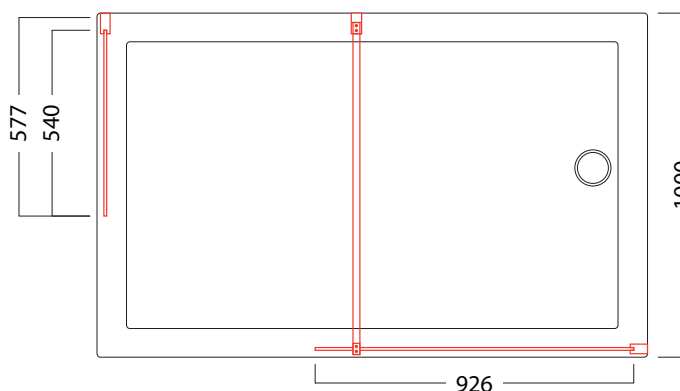

## FEATURES

- Package\* includes BOX 1, BOX 5, BOX 6 & BP1G-A.
- BP1G-A – includes 577mm glass side screen and wall profile set.
- 2000mm height (excluding shower tray).
- 8mm toughened safety glass with 3M Ultimate Glass Protection System.
- All fittings are finished in satin silver chrome.
- Can be installed on a shower tray or onto a tile floor.
- Pair it with our walk-in shower tray available – 1400mm (BSF-1490), 1600mm (BSF-1600) or 1700mm (BS-1780). Other shower trays also available, please refer to our VCBC catalogue.

## TECHNICAL DRAWINGS

Top

\*Shower tray is not included, the drawing is only for reference.