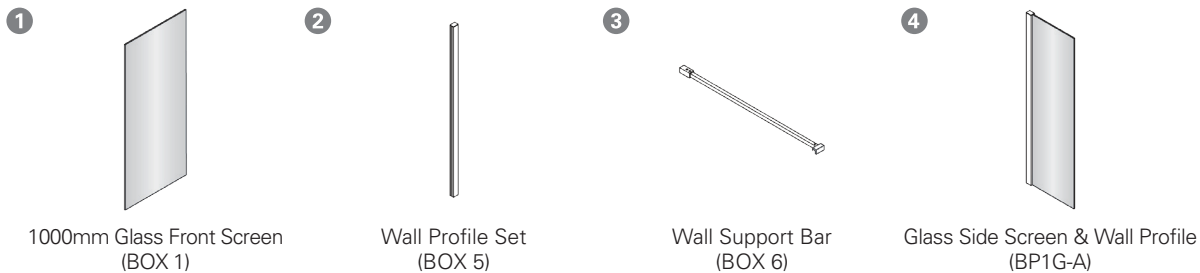

ASSISI SHOWER PACKAGE*

TECHNICAL DRAWINGS

Top