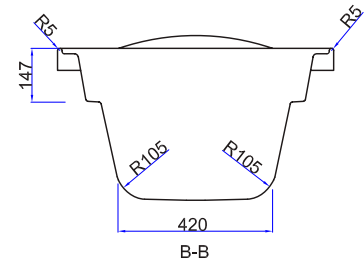

1B1.1127

BASIC BUILDER BATH

vcboc
FOR BATHROOMS

1655 DROP-IN BATH

1B1.1127 BASIC BUILDER BATH

- Dimensions - W 1655 mm H 413mm D 755mm
Drop-In Bath

Note: Does not include feet or overflow.