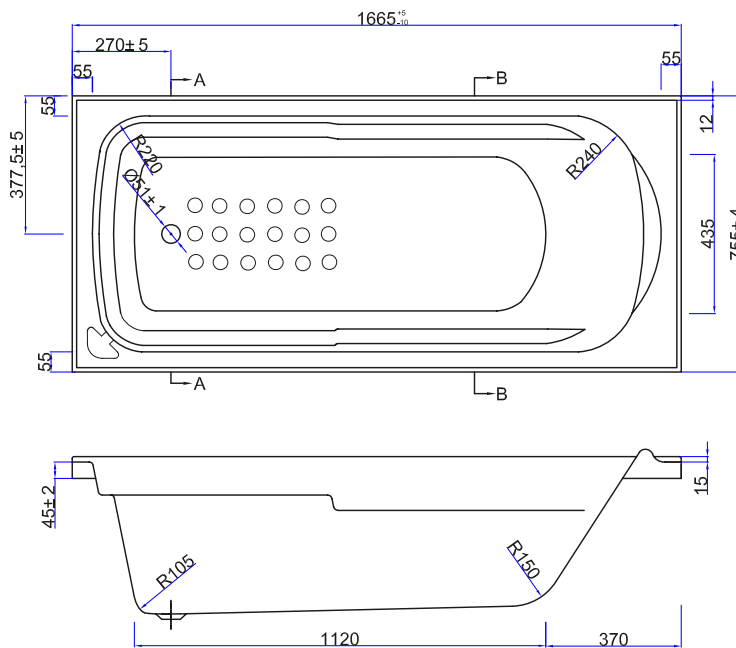

1B1.1127

BASIC BUILDER BATH

vcboc
FOR BATHROOMS

1655 DROP-IN BATH

1B1.1127 BASIC BUILDER BATH

- Dimensions - W 1655 mm H 413mm D 755mm
Drop-In Bath

Note: Does not include feet or overflow.