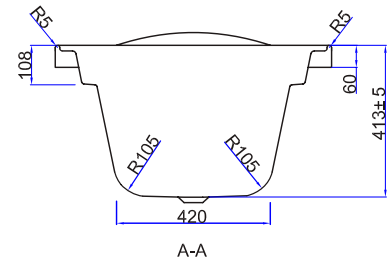

1B1.1127

BASIC BUILDER BATH

vcboc
FOR BATHROOMS

1655 DROP-IN BATH

1B1.1127 BASIC BUILDER BATH

- Dimensions - W 1655 mm H 413mm D 755mm
Drop-In Bath

Note: Does not include feet or overflow.