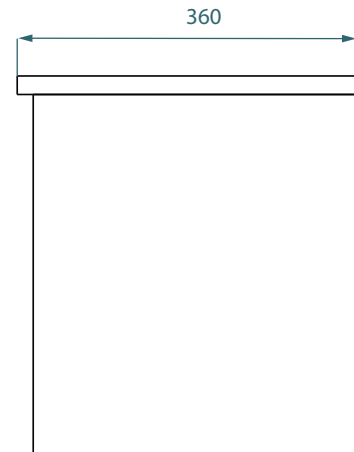

DESCRIPTION

Zero Slim 800, 1 Drawer, Single Bowl.

PRODUCT CODE

ZES80DWH / ZES80DWHHT / ZES80DWHCC

FEATURES

- Dimensions - W800 x H400 x D360 mm
- Wall-Hung, 1 Drawer Vanity.
- Available in White Gloss, Custom Colour paint or Timber Veneer.
- White Paint - The paint used on our products is polyurethane or UV based. It is five times harder and more durable than lacquer finishes.
- Timber Veneer - Finishes are 100% natural, so each have variations in grain and colour. Stained and sealed with a protective UV finish.
- Solid 25mm Kordura top
- Pair with a Cube, Mini Moon (countertop) or Arlo (semi-recessed) Kordura basin.
- NZ-made cabinetry.

Zero Plus /

Michel César

DESCRIPTION

Zero Slim 800, 1 Drawer, Single Bowl.

PRODUCT CODE

ZES80DWH / ZES80DWHT / ZES80DWHCC

Front

Side