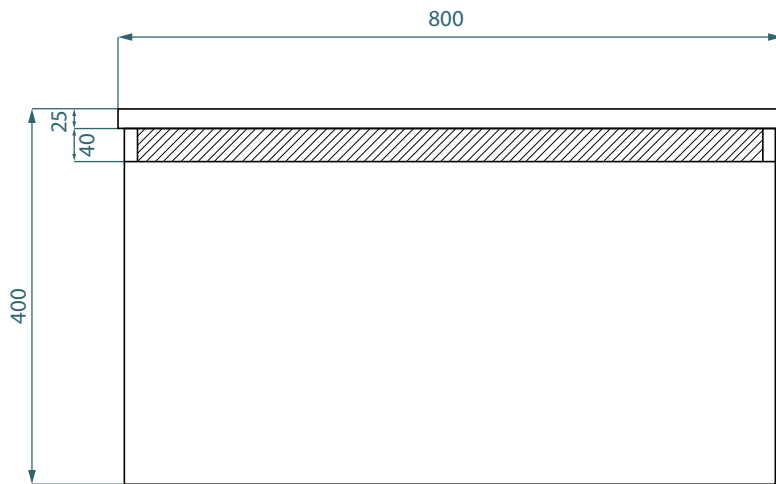

DESCRIPTION

Zero Slim 800, 1 Drawer, Single Bowl.

PRODUCT CODE

ZES80DWH / ZES80DWHHT / ZES80DWHCC

FEATURES

- Dimensions - W800 x H400 x D360 mm
- Wall-Hung, 1 Drawer Vanity.
- Available in White Gloss, Custom Colour paint or Timber Veneer.
- White Paint - The paint used on our products is polyurethane or UV based. It is five times harder and more durable than lacquer finishes.
- Timber Veneer - Finishes are 100% natural, so each have variations in grain and colour. Stained and sealed with a protective UV finish.
- Solid 25mm Kordura top
- Pair with a Cube, Mini Moon (countertop) or Arlo (semi-recessed) Kordura basin.
- NZ-made cabinetry.

Zero Plus /

Michel César

DESCRIPTION

Zero Slim 800, 1 Drawer, Single Bowl.

PRODUCT CODE

ZES80DWH / ZES80DWHT / ZES80DWHCC

Front

Side