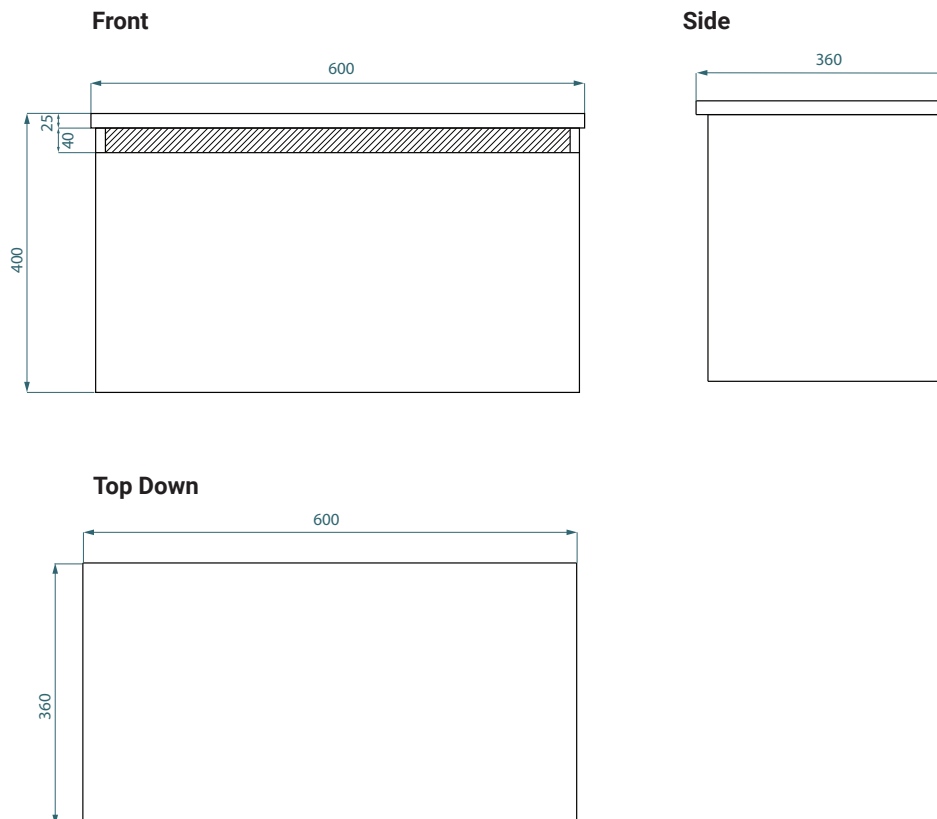

## DESCRIPTION

600 Wall-Hung, 1 Drawer, Single Basin Vanity

## PRODUCT CODE

ZES60DWH / ZES60DWHT / ZES60DWHCC

<b>Dimensions</b>	W 600	x H 400	x D 360	(mm)
<b>Finishes</b>	White Gloss Paint, Custom Colour Paint (Gloss or Matte) or Timber Veneer Finish			
<b>Kordura</b>	Standard (White) or Colour*			
<b>Handle</b>	45° Concealed Handle			
<b>Basin</b>	Single - Choice of Petite Basin**			
<b>Origin</b>	New Zealand Made Cabinetry			
<b>Features</b>	<ul style="list-style-type: none"><li>• 1 Drawer</li><li>• Wall-Hung</li><li>• Slim 360mm Depth</li><li>• See website for all Basins &amp; Finishes</li></ul>			

## NOTES

\*Additional Cost. Kordura top (H 25mm). Accessories not included. Drawing indicates the technical measurement only and is not a reflection of how the product will look. Sizes are nominal only. All drawings in millimeters. Drawings not to scale. 2023.

\*\*Taps should be positioned in a wall-hung or offset configuration to allow sufficient space for the basin on our slim vanities. Refer to specification sheets for details on top and basin sizes.