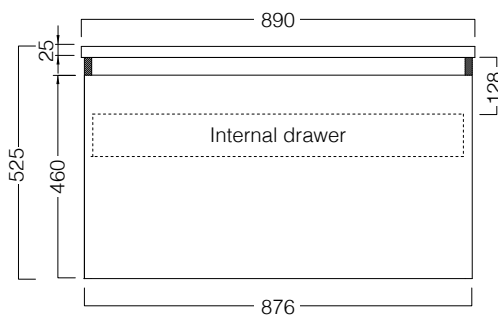

## FEATURES

- Dimensions - W 890 x H 525 x D 500 mm
- Paint - The paint used on our products is polyurethane or UV based. It is five times harder and more durable than lacquer finishes.
- Timber veneer finishes are 100% natural, so each have variations in grain and colour. All come stained and sealed with a protective UV finish.
- Soft-close drawers.
- Tops are 25mm and available in timber veneer or Kordura.
- Price included basin options include the Glory, Inset, Sleek, and selected Slim and Happy Hour. Other basins from our range may also be fitted.

## TECHNICAL DRAWINGS

Top

Top Section of Drawer

Front

Side Section

## NOTES

When using a hidden bottle trap, we recommend 40551-32. All drawings in millimeters.

Drawing indicates the technical measurement only and is not a reflection of how the unit will look. Sizes approximate.