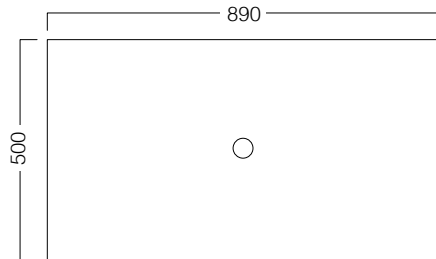

TECHNICAL DRAWINGS

Top