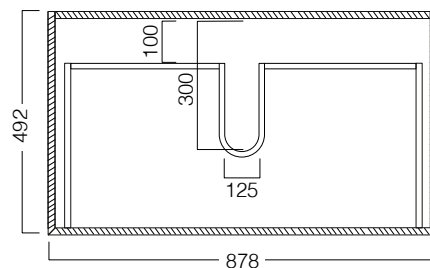

## FEATURES

- Dimensions - W 890 x H 525 x D 500 mm
- Paint - The paint used on our products is polyurethane or UV based. It is five times harder and more durable than lacquer finishes.
- Timber veneer finishes are 100% natural, so each have variations in grain and colour. All come stained and sealed with a protective UV finish.
- Soft-close drawers.
- Tops are 25mm and available in timber veneer or Kordura.
- Price included basin options include the Glory, Inset, Sleek, and selected Slim and Happy Hour. Other basins from our range may also be fitted.

## TECHNICAL DRAWINGS

Top

Top Section of Drawer

Front

Side Section

## NOTES

When using a hidden bottle trap, we recommend 40551-32. All drawings in millimeters.

Drawing indicates the technical measurement only and is not a reflection of how the unit will look. Sizes approximate.