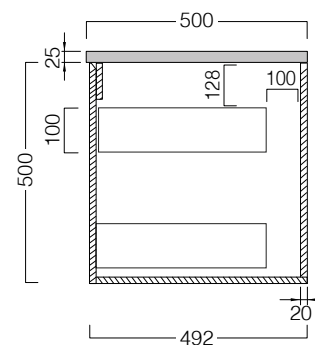

## FEATURES

- Dimensions - W 890 x H 525 x D 500 mm
- Paint - The paint used on our products is polyurethane or UV based. It is five times harder and more durable than lacquer finishes.
- Timber veneer finishes are 100% natural, so each have variations in grain and colour. All come stained and sealed with a protective UV finish.
- Soft-close drawers.
- Tops are 25mm and available in timber veneer or Kordura.
- Price included basin options include the Glory, Inset, Sleek, and selected Slim and Happy Hour. Other basins from our range may also be fitted.

## TECHNICAL DRAWINGS

Top

Top Section of Drawer

Front

Side Section

## NOTES

When using a hidden bottle trap, we recommend 40551-32. All drawings in millimeters.

Drawing indicates the technical measurement only and is not a reflection of how the unit will look. Sizes approximate.