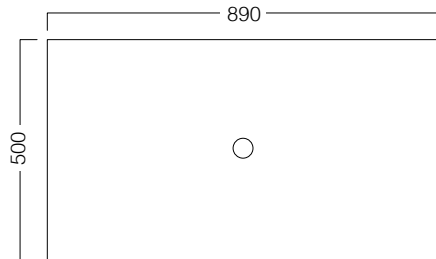

DESCRIPTION

Zero 900 - 1 Drawer plus 1 Concealed Drawer, Timber Veneer Unit, Kordura Top

PRODUCT CODE

ZE90DWHTA

FEATURES

- Dimensions - W 890 x H 525 x D 500 mm
- Paint - The paint used on our products is polyurethane or UV based. It is five times harder and more durable than lacquer finishes.
- Timber veneer finishes are 100% natural, so each have variations in grain and colour. All come stained and sealed with a protective UV finish.
- Soft-close drawers.
- Tops are 25mm and available in timber veneer or Kordura.
- Price included basin options include the Glory, Inset, Sleek, and selected Slim and Happy Hour. Other basins from our range may also be fitted.

TECHNICAL DRAWINGS

Top

Top Section of Drawer

Front

Side Section

NOTES

When using a hidden bottle trap, we recommend 40551-32. All drawings in millimeters.

Drawing indicates the technical measurement only and is not a reflection of how the unit will look. Sizes approximate.