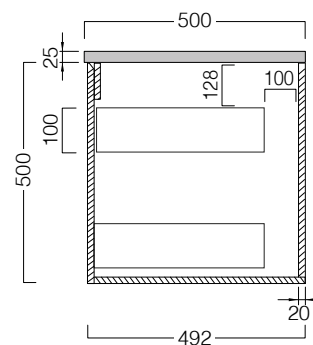

DESCRIPTION

Zero 900 - 1 Drawer plus 1 Concealed Drawer, Timber Veneer Unit, Kordura Top

PRODUCT CODE

ZE90DWHTA

FEATURES

- Dimensions - W 890 x H 525 x D 500 mm
- Paint - The paint used on our products is polyurethane or UV based. It is five times harder and more durable than lacquer finishes.
- Timber veneer finishes are 100% natural, so each have variations in grain and colour. All come stained and sealed with a protective UV finish.
- Soft-close drawers.
- Tops are 25mm and available in timber veneer or Kordura.
- Price included basin options include the Glory, Inset, Sleek, and selected Slim and Happy Hour. Other basins from our range may also be fitted.

TECHNICAL DRAWINGS

Top

Top Section of Drawer

Front

Side Section

NOTES

When using a hidden bottle trap, we recommend 40551-32. All drawings in millimeters.

Drawing indicates the technical measurement only and is not a reflection of how the unit will look. Sizes approximate.