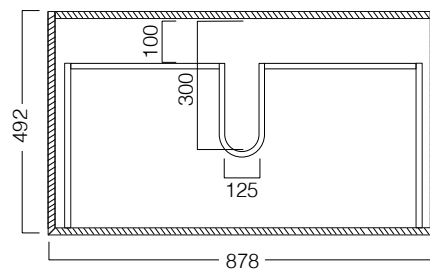

DESCRIPTION

Zero 900 - 1 Drawer plus 1 Concealed Drawer, Timber Veneer Unit, Kordura Top

PRODUCT CODE

ZE90DWHTA

FEATURES

- Dimensions - W 890 x H 525 x D 500 mm
- Paint - The paint used on our products is polyurethane or UV based. It is five times harder and more durable than lacquer finishes.
- Timber veneer finishes are 100% natural, so each have variations in grain and colour. All come stained and sealed with a protective UV finish.
- Soft-close drawers.
- Tops are 25mm and available in timber veneer or Kordura.
- Price included basin options include the Glory, Inset, Sleek, and selected Slim and Happy Hour. Other basins from our range may also be fitted.

TECHNICAL DRAWINGS

Top

Top Section of Drawer

Front

Side Section

NOTES

When using a hidden bottle trap, we recommend 40551-32. All drawings in millimeters.

Drawing indicates the technical measurement only and is not a reflection of how the unit will look. Sizes approximate.