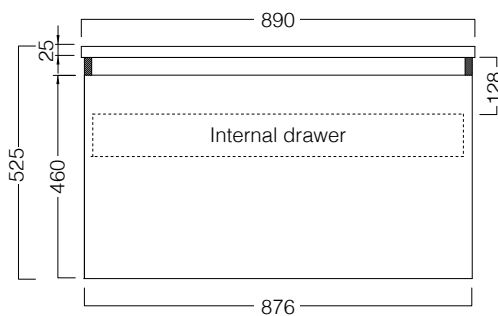

DESCRIPTION

Zero 900 - 1 Drawer plus 1 Concealed Drawer, Timber Veneer Unit, Kordura Top

PRODUCT CODE

ZE90DWHTA

FEATURES

- Dimensions - W 890 x H 525 x D 500 mm
- Paint - The paint used on our products is polyurethane or UV based. It is five times harder and more durable than lacquer finishes.
- Timber veneer finishes are 100% natural, so each have variations in grain and colour. All come stained and sealed with a protective UV finish.
- Soft-close drawers.
- Tops are 25mm and available in timber veneer or Kordura.
- Price included basin options include the Glory, Inset, Sleek, and selected Slim and Happy Hour. Other basins from our range may also be fitted.

TECHNICAL DRAWINGS

Top

Top Section of Drawer

Front

Side Section

NOTES

When using a hidden bottle trap, we recommend 40551-32. All drawings in millimeters.

Drawing indicates the technical measurement only and is not a reflection of how the unit will look. Sizes approximate.