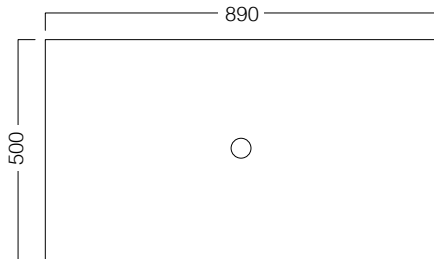

DESCRIPTION

Zero 900 - 1 Drawer plus 1 Concealed Drawer, White Unit, Kordura Top

PRODUCT CODE

ZE90DWH

FEATURES

- Dimensions - W 890 x H 525 x D 500 mm
- Paint - The paint used on our products is polyurethane or UV based. It is five times harder and more durable than lacquer finishes.
- Timber veneer finishes are 100% natural, so each have variations in grain and colour. All come stained and sealed with a protective UV finish.
- Soft-close drawers.
- Tops are 25mm and available in timber veneer or Kordura.
- Price included basin options include the Glory, Inset, Sleek, and selected Slim and Happy Hour. Other basins from our range may also be fitted.

TECHNICAL DRAWINGS

Top

Top Section of Drawer

Front

Side Section

NOTES

When using a hidden bottle trap, we recommend 40551-32. All drawings in millimeters.

Drawing indicates the technical measurement only and is not a reflection of how the unit will look. Sizes approximate.