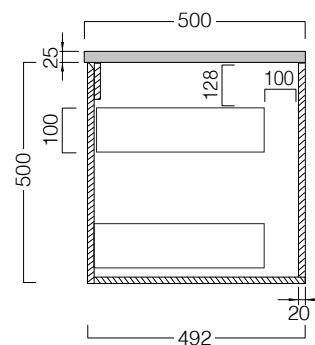

DESCRIPTION

Zero 900 - 1 Drawer plus 1 Concealed Drawer, White Unit, Kordura Top

PRODUCT CODE

ZE90DWH

FEATURES

- Dimensions - W 890 x H 525 x D 500 mm
- Paint - The paint used on our products is polyurethane or UV based. It is five times harder and more durable than lacquer finishes.
- Timber veneer finishes are 100% natural, so each have variations in grain and colour. All come stained and sealed with a protective UV finish.
- Soft-close drawers.
- Tops are 25mm and available in timber veneer or Kordura.
- Price included basin options include the Glory, Inset, Sleek, and selected Slim and Happy Hour. Other basins from our range may also be fitted.

TECHNICAL DRAWINGS

Top

Top Section of Drawer

Front

Side Section

NOTES

When using a hidden bottle trap, we recommend 40551-32. All drawings in millimeters.

Drawing indicates the technical measurement only and is not a reflection of how the unit will look. Sizes approximate.