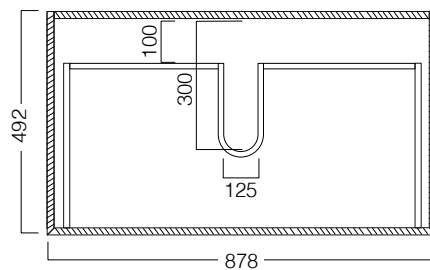

DESCRIPTION

Zero 900 - 1 Drawer plus 1 Concealed Drawer, White Unit, Kordura Top

PRODUCT CODE

ZE90DWH

FEATURES

- Dimensions - W 890 x H 525 x D 500 mm
- Paint - The paint used on our products is polyurethane or UV based. It is five times harder and more durable than lacquer finishes.
- Timber veneer finishes are 100% natural, so each have variations in grain and colour. All come stained and sealed with a protective UV finish.
- Soft-close drawers.
- Tops are 25mm and available in timber veneer or Kordura.
- Price included basin options include the Glory, Inset, Sleek, and selected Slim and Happy Hour. Other basins from our range may also be fitted.

TECHNICAL DRAWINGS

Top

Top Section of Drawer

Front

Side Section

NOTES

When using a hidden bottle trap, we recommend 40551-32. All drawings in millimeters.

Drawing indicates the technical measurement only and is not a reflection of how the unit will look. Sizes approximate.