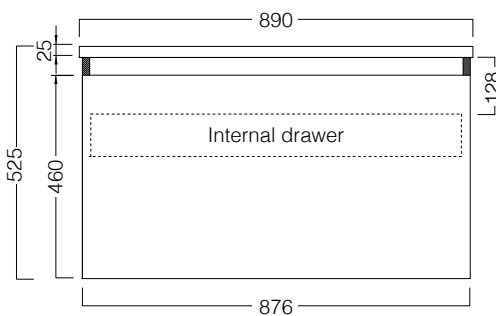

DESCRIPTION

Zero 900 - 1 Drawer plus 1 Concealed Drawer, White Unit, Kordura Top

PRODUCT CODE

ZE90DWH

FEATURES

- Dimensions - W 890 x H 525 x D 500 mm
- Paint - The paint used on our products is polyurethane or UV based. It is five times harder and more durable than lacquer finishes.
- Timber veneer finishes are 100% natural, so each have variations in grain and colour. All come stained and sealed with a protective UV finish.
- Soft-close drawers.
- Tops are 25mm and available in timber veneer or Kordura.
- Price included basin options include the Glory, Inset, Sleek, and selected Slim and Happy Hour. Other basins from our range may also be fitted.

TECHNICAL DRAWINGS

Top

Top Section of Drawer

Front

Side Section

NOTES

When using a hidden bottle trap, we recommend 40551-32. All drawings in millimeters.

Drawing indicates the technical measurement only and is not a reflection of how the unit will look. Sizes approximate.