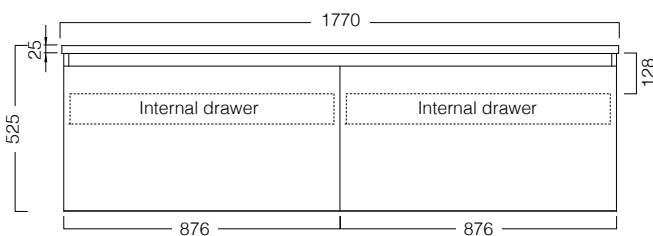

## FEATURES

- Dimensions - W 1770 x H 525 x D 500 mm
- Timber veneer finishes are 100% natural, so each have variations in grain and colour. All come stained and sealed with a protective UV finish.
- Soft-close drawers.
- Tops are 25mm and available in timber veneer or Kordura.
- Price included basin options include the Glory, Inset, Sleek, and selected Slim and Happy Hour. Other basins from our range may also be fitted.
- Single bowls must be offset left or right.

## TECHNICAL DRAWINGS

Top

Top Section of Drawer

Front

Side Section

## NOTES

When using a hidden bottle trap, we recommend 40551-32. All drawings in millimeters.

Drawing indicates the technical measurement only and is not a reflection of how the unit will look. Sizes approximate.