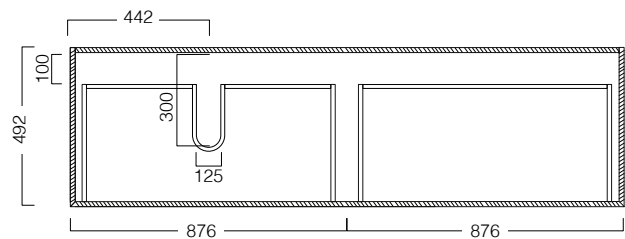

## FEATURES

- Dimensions - W 1770 x H 525 x D 500 mm
- Timber veneer finishes are 100% natural, so each have variations in grain and colour. All come stained and sealed with a protective UV finish.
- Soft-close drawers.
- Tops are 25mm and available in timber veneer or Kordura.
- Price included basin options include the Glory, Inset, Sleek, and selected Slim and Happy Hour. Other basins from our range may also be fitted.
- Single bowls must be offset left or right.

## TECHNICAL DRAWINGS

Top

Top Section of Drawer

Front

Side Section

## NOTES

When using a hidden bottle trap, we recommend 40551-32. All drawings in millimeters.

Drawing indicates the technical measurement only and is not a reflection of how the unit will look. Sizes approximate.