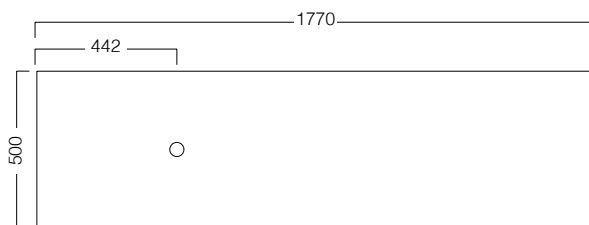

TECHNICAL DRAWINGS

Top