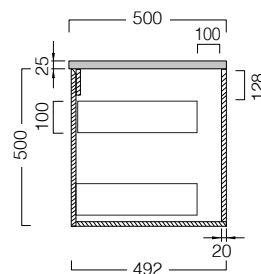

## FEATURES

- Dimensions - W 1770 x H 525 x D 500 mm
- Timber veneer finishes are 100% natural, so each have variations in grain and colour. All come stained and sealed with a protective UV finish.
- Soft-close drawers.
- Tops are 25mm and available in timber veneer or Kordura.
- Price included basin options include the Glory, Inset, Sleek, and selected Slim and Happy Hour. Other basins from our range may also be fitted.
- Single bowls must be offset left or right.

## TECHNICAL DRAWINGS

Top

Top Section of Drawer

Front

Side Section

## NOTES

When using a hidden bottle trap, we recommend 40551-32. All drawings in millimeters.

Drawing indicates the technical measurement only and is not a reflection of how the unit will look. Sizes approximate.