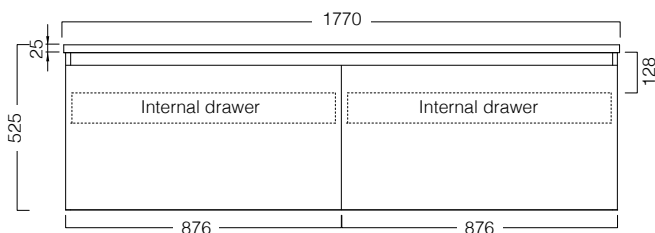

## FEATURES

- Dimensions - W 1770 x H 525 x D 500 mm
- Paint - The paint used on our products is polyurethane or UV based. It is five times harder and more durable than lacquer finishes.
- Timber veneer finishes are 100% natural, so each have variations in grain and colour. All come stained and sealed with a protective UV finish.
- Soft-close drawers.
- Tops are 25mm and available in timber veneer or Kordura.
- Price included basin options include the Glory, Inset, Sleek, and selected Slim and Happy Hour. Other basins from our range may also be fitted.

## TECHNICAL DRAWINGS

Top

Top Section of Drawer

Front

Side Section

## NOTES

When using a hidden bottle trap, we recommend 40551-32. All drawings in millimeters.

Drawing indicates the technical measurement only and is not a reflection of how the unit will look. Sizes approximate.