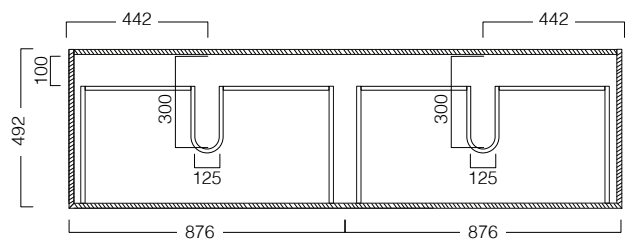

## FEATURES

- Dimensions - W 1770 x H 525 x D 500 mm
- Paint - The paint used on our products is polyurethane or UV based. It is five times harder and more durable than lacquer finishes.
- Timber veneer finishes are 100% natural, so each have variations in grain and colour. All come stained and sealed with a protective UV finish.
- Soft-close drawers.
- Tops are 25mm and available in timber veneer or Kordura.
- Price included basin options include the Glory, Inset, Sleek, and selected Slim and Happy Hour. Other basins from our range may also be fitted.

## TECHNICAL DRAWINGS

Top

Top Section of Drawer

Front

Side Section

## NOTES

When using a hidden bottle trap, we recommend 40551-32. All drawings in millimeters.

Drawing indicates the technical measurement only and is not a reflection of how the unit will look. Sizes approximate.