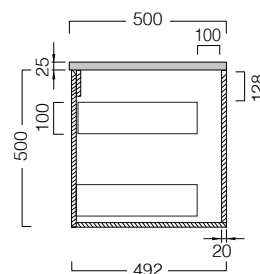

## FEATURES

- Dimensions - W 1770 x H 525 x D 500 mm
- Paint - The paint used on our products is polyurethane or UV based. It is five times harder and more durable than lacquer finishes.
- Timber veneer finishes are 100% natural, so each have variations in grain and colour. All come stained and sealed with a protective UV finish.
- Soft-close drawers.
- Tops are 25mm and available in timber veneer or Kordura.
- Price included basin options include the Glory, Inset, Sleek, and selected Slim and Happy Hour. Other basins from our range may also be fitted.

## TECHNICAL DRAWINGS

Top

Top Section of Drawer

Front

Side Section

## NOTES

When using a hidden bottle trap, we recommend 40551-32. All drawings in millimeters.

Drawing indicates the technical measurement only and is not a reflection of how the unit will look. Sizes approximate.