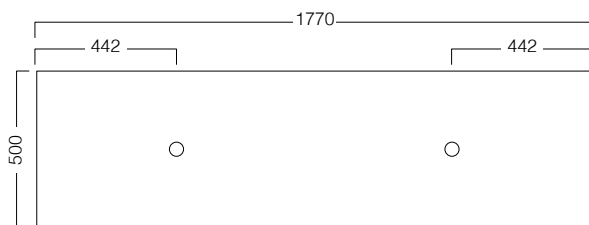

## DESCRIPTION

Zero 1800 - 2 Bowl, 2 Drawers Side-By-Side + 2 Concealed Drawers, White Unit, Kordura Top

## FEATURES

- Dimensions - W 1770 x H 525 x D 500 mm
- Paint - The paint used on our products is polyurethane or UV based. It is five times harder and more durable than lacquer finishes.
- Timber veneer finishes are 100% natural, so each have variations in grain and colour. All come stained and sealed with a protective UV finish.
- Soft-close drawers.
- Tops are 25mm and available in timber veneer or Kordura.
- Price included basin options include the Glory, Inset, Sleek, and selected Slim and Happy Hour. Other basins from our range may also be fitted.

## TECHNICAL DRAWINGS

Top

Top Section of Drawer

Front

Side Section