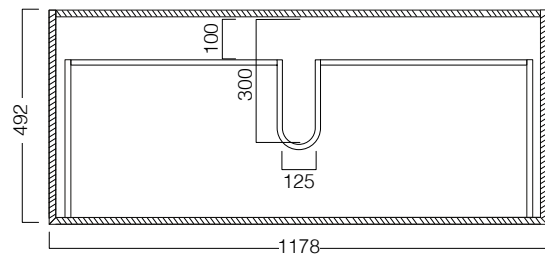

DESCRIPTION

Zero 1200 - 1 Drawer plus 1 Concealed Drawer, Timber Veneer Unit, Timber Veneer Top

PRODUCT CODE

ZE120DWHTP

FEATURES

- Dimensions - W 1190 x H 525 x D 500 mm
- Paint - The paint used on our products is polyurethane or UV based. It is five times harder and more durable than lacquer finishes.
- Timber veneer finishes are 100% natural, so each have variations in grain and colour. All come stained and sealed with a protective UV finish.
- Soft-close drawers.
- Tops are 25mm and available in timber veneer or Kordura.
- Price included basin options include the Glory, Inset, Sleek, and selected Slim and Happy Hour. Other basins from our range may also be fitted.

TECHNICAL DRAWINGS

Top

Top Section of Drawer

Front

Side Section

NOTES

When using a hidden bottle trap, we recommend 40551-32. All drawings in millimeters.

Drawing indicates the technical measurement only and is not a reflection of how the unit will look. Sizes approximate.