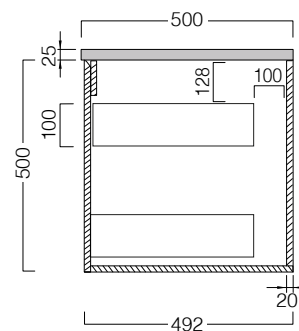

DESCRIPTION

Zero 1200 - 1 Drawer plus 1 Concealed Drawer, Timber Veneer Unit, Timber Veneer Top

PRODUCT CODE

ZE120DWHTP

FEATURES

- Dimensions - W 1190 x H 525 x D 500 mm
- Paint - The paint used on our products is polyurethane or UV based. It is five times harder and more durable than lacquer finishes.
- Timber veneer finishes are 100% natural, so each have variations in grain and colour. All come stained and sealed with a protective UV finish.
- Soft-close drawers.
- Tops are 25mm and available in timber veneer or Kordura.
- Price included basin options include the Glory, Inset, Sleek, and selected Slim and Happy Hour. Other basins from our range may also be fitted.

TECHNICAL DRAWINGS

Top

Top Section of Drawer

Front

Side Section

NOTES

When using a hidden bottle trap, we recommend 40551-32. All drawings in millimeters.

Drawing indicates the technical measurement only and is not a reflection of how the unit will look. Sizes approximate.