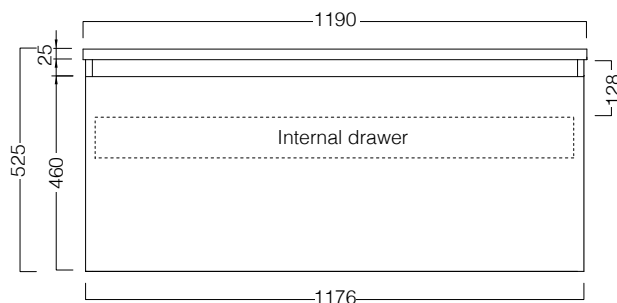

DESCRIPTION

Zero 1200 - 1 Drawer plus 1 Concealed Drawer, Timber Veneer Unit, Timber Veneer Top

PRODUCT CODE

ZE120DWHTP

FEATURES

- Dimensions - W 1190 x H 525 x D 500 mm
- Paint - The paint used on our products is polyurethane or UV based. It is five times harder and more durable than lacquer finishes.
- Timber veneer finishes are 100% natural, so each have variations in grain and colour. All come stained and sealed with a protective UV finish.
- Soft-close drawers.
- Tops are 25mm and available in timber veneer or Kordura.
- Price included basin options include the Glory, Inset, Sleek, and selected Slim and Happy Hour. Other basins from our range may also be fitted.

TECHNICAL DRAWINGS

Top

Top Section of Drawer

Front

Side Section

NOTES

When using a hidden bottle trap, we recommend 40551-32. All drawings in millimeters.

Drawing indicates the technical measurement only and is not a reflection of how the unit will look. Sizes approximate.