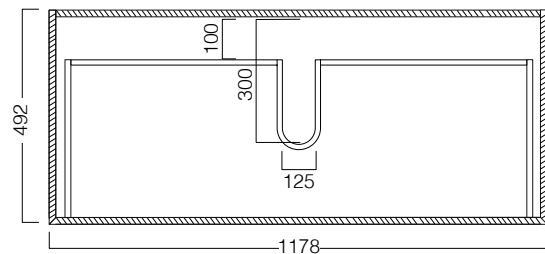

DESCRIPTION

Zero 1200 - 1 Drawer plus 1 Concealed Drawer, Timber Veneer Unit, Kordura Top

PRODUCT CODE

ZE120DWHTA

FEATURES

- Dimensions - W 1190 x H 525 x D 500 mm
- Paint - The paint used on our products is polyurethane or UV based. It is five times harder and more durable than lacquer finishes.
- Timber veneer finishes are 100% natural, so each have variations in grain and colour. All come stained and sealed with a protective UV finish.
- Soft-close drawers.
- Tops are 25mm and available in timber veneer or Kordura.
- Price included basin options include the Glory, Inset, Sleek, and selected Slim and Happy Hour. Other basins from our range may also be fitted.

TECHNICAL DRAWINGS

Top

Top Section of Drawer

Front

Side Section

NOTES

When using a hidden bottle trap, we recommend 40551-32. All drawings in millimeters.

Drawing indicates the technical measurement only and is not a reflection of how the unit will look. Sizes approximate.