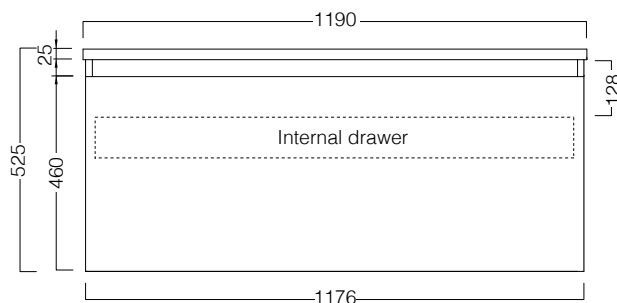

DESCRIPTION

Zero 1200 - 1 Drawer plus 1 Concealed Drawer, Timber Veneer Unit, Kordura Top

PRODUCT CODE

ZE120DWHTA

FEATURES

- Dimensions - W 1190 x H 525 x D 500 mm
- Paint - The paint used on our products is polyurethane or UV based. It is five times harder and more durable than lacquer finishes.
- Timber veneer finishes are 100% natural, so each have variations in grain and colour. All come stained and sealed with a protective UV finish.
- Soft-close drawers.
- Tops are 25mm and available in timber veneer or Kordura.
- Price included basin options include the Glory, Inset, Sleek, and selected Slim and Happy Hour. Other basins from our range may also be fitted.

TECHNICAL DRAWINGS

Top

Top Section of Drawer

Front

Side Section

NOTES

When using a hidden bottle trap, we recommend 40551-32. All drawings in millimeters.

Drawing indicates the technical measurement only and is not a reflection of how the unit will look. Sizes approximate.