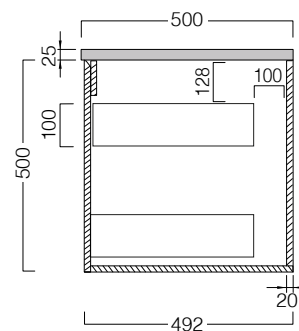

DESCRIPTION

Zero 1200 - 1 Drawer plus 1 Concealed Drawer, Timber Veneer Unit, Kordura Top

PRODUCT CODE

ZE120DWHTA

FEATURES

- Dimensions - W 1190 x H 525 x D 500 mm
- Paint - The paint used on our products is polyurethane or UV based. It is five times harder and more durable than lacquer finishes.
- Timber veneer finishes are 100% natural, so each have variations in grain and colour. All come stained and sealed with a protective UV finish.
- Soft-close drawers.
- Tops are 25mm and available in timber veneer or Kordura.
- Price included basin options include the Glory, Inset, Sleek, and selected Slim and Happy Hour. Other basins from our range may also be fitted.

TECHNICAL DRAWINGS

Top

Top Section of Drawer

Front

Side Section

NOTES

When using a hidden bottle trap, we recommend 40551-32. All drawings in millimeters.

Drawing indicates the technical measurement only and is not a reflection of how the unit will look. Sizes approximate.