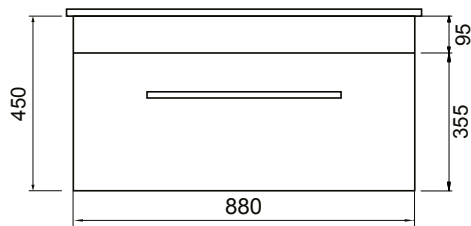

## FEATURES

- Dimensions - W 915 x H 468 x D 465mm
- Available in White or Melamine\* finishes.
- White Paint - The paint used on our products is polyurethane or UV based. It is five times harder and more durable than lacquer finishes.
- Melamine - Stunning timber effect finishes. Our wood grain melamine is a low-pressure laminate, made to be elegant, durable and low-maintenance.
- Soft-close drawers.
- Unit includes a top, cabinet and a Box Handle (H1).
- Other handle options also available in Mini Semi Handle (H4) and Semi Handle (H2).

## TECHNICAL DRAWINGS

Top

Back

Front

Side Section

Top Section of Drawer

## NOTES

Drawing indicates the technical measurement only and is not a reflection of how the unit will look. Sizes are nominal only. All drawings in millimeters. Drawings not to scale.