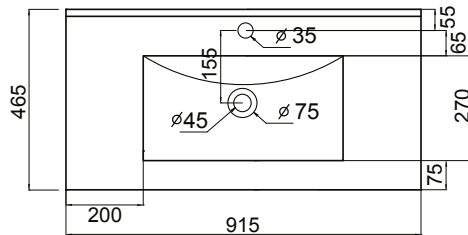

DESCRIPTION

Zara 900 Wall-Hung Vanity - 1 Drawer, White / Melamine

PRODUCT CODE

Z90DWH /
Z90DWHM

TECHNICAL DRAWINGS

Top