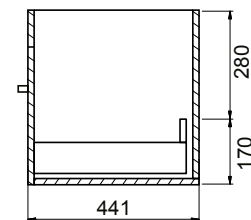

## FEATURES

- Dimensions - W 915 x H 468 x D 465mm
- Available in White or Melamine\* finishes.
- White Paint - The paint used on our products is polyurethane or UV based. It is five times harder and more durable than lacquer finishes.
- Melamine - Stunning timber effect finishes. Our wood grain melamine is a low-pressure laminate, made to be elegant, durable and low-maintenance.
- Soft-close drawers.
- Unit includes a top, cabinet and a Box Handle (H1).
- Other handle options also available in Mini Semi Handle (H4) and Semi Handle (H2).

## TECHNICAL DRAWINGS

Top

Back

Front

Side Section

Top Section of Drawer

## NOTES

Drawing indicates the technical measurement only and is not a reflection of how the unit will look. Sizes are nominal only. All drawings in millimeters. Drawings not to scale.