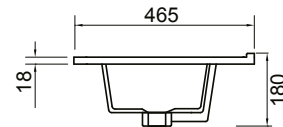

DESCRIPTION

Zara 900 Wall-Hung Vanity - 2 Drawers, White / Melamine

PRODUCT CODE

Z90D2WH /
Z90D2WHM

FEATURES

- Dimensions - W 915 x H 468 x D 465mm
- Available in White or Melamine* finishes.
- White Paint - The paint used on our products is polyurethane or UV based. It is five times harder and more durable than lacquer finishes.
- Melamine - Stunning timber effect finishes. Our wood grain melamine is a low-pressure laminate, made to be elegant, durable and low-maintenance.
- Soft-close drawers.
- Unit includes a top, cabinet and a Box Handle (H1).
- Other handle options also available in Mini Semi Handle (H4) and Semi Handle (H2).

NOTES

*Non-stock item.

Excludes tap ware & accessories. See reverse page for technical drawings.

DESCRIPTION

Zara 900 Wall-Hung Vanity - 2 Drawers, White / Melamine

PRODUCT CODE

Z90D2WH /
Z90D2WHM

TECHNICAL DRAWINGS

Top

Back

Front

Side Section

Top Section of Drawer

NOTES

Drawing indicates the technical measurement only and is not a reflection of how the unit will look. Sizes are nominal only. All drawings in millimeters. Drawings not to scale.