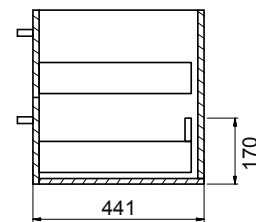

DESCRIPTION

Zara 900 Wall-Hung Vanity - 2 Drawers, White / Melamine

PRODUCT CODE

Z90D2WH /
Z90D2WHM

FEATURES

- Dimensions - W 915 x H 468 x D 465mm
- Available in White or Melamine* finishes.
- White Paint - The paint used on our products is polyurethane or UV based. It is five times harder and more durable than lacquer finishes.
- Melamine - Stunning timber effect finishes. Our wood grain melamine is a low-pressure laminate, made to be elegant, durable and low-maintenance.
- Soft-close drawers.
- Unit includes a top, cabinet and a Box Handle (H1).
- Other handle options also available in Mini Semi Handle (H4) and Semi Handle (H2).

Top

Back

Front

Side Section

Top Section of Drawer

NOTES

Drawing indicates the technical measurement only and is not a reflection of how the unit will look. Sizes are nominal only. All drawings in millimeters. Drawings not to scale.