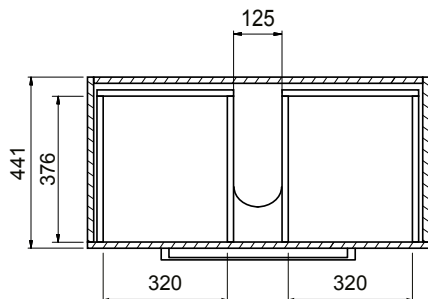

DESCRIPTION

Zara 900 Wall-Hung Vanity - 2 Drawers, White / Melamine

PRODUCT CODE

Z90D2WH /
Z90D2WHM

FEATURES

- Dimensions - W 915 x H 468 x D 465mm
- Available in White or Melamine* finishes.
- White Paint - The paint used on our products is polyurethane or UV based. It is five times harder and more durable than lacquer finishes.
- Melamine - Stunning timber effect finishes. Our wood grain melamine is a low-pressure laminate, made to be elegant, durable and low-maintenance.
- Soft-close drawers.
- Unit includes a top, cabinet and a Box Handle (H1).
- Other handle options also available in Mini Semi Handle (H4) and Semi Handle (H2).

Top

Back

Front

Side Section

Top Section of Drawer

NOTES

Drawing indicates the technical measurement only and is not a reflection of how the unit will look. Sizes are nominal only. All drawings in millimeters. Drawings not to scale.