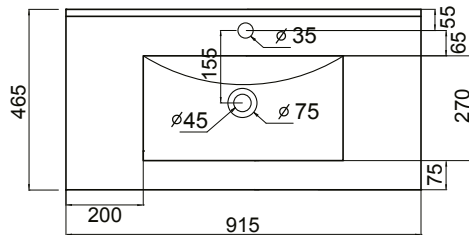

DESCRIPTION

Zara 900 Wall-Hung Vanity - 2 Drawers, White / Melamine

PRODUCT CODE

Z90D2WH /
Z90D2WHM

FEATURES

- Dimensions - W 915 x H 468 x D 465mm
- Available in White or Melamine* finishes.
- White Paint - The paint used on our products is polyurethane or UV based. It is five times harder and more durable than lacquer finishes.
- Melamine - Stunning timber effect finishes. Our wood grain melamine is a low-pressure laminate, made to be elegant, durable and low-maintenance.
- Soft-close drawers.
- Unit includes a top, cabinet and a Box Handle (H1).
- Other handle options also available in Mini Semi Handle (H4) and Semi Handle (H2).

NOTES

*Non-stock item.

Excludes tap ware & accessories. See reverse page for technical drawings.

DESCRIPTION

Zara 900 Wall-Hung Vanity - 2 Drawers, White / Melamine

PRODUCT CODE

Z90D2WH /
Z90D2WHM

TECHNICAL DRAWINGS

Top

Back

Front

Side Section

Top Section of Drawer

NOTES

Drawing indicates the technical measurement only and is not a reflection of how the unit will look. Sizes are nominal only. All drawings in millimeters. Drawings not to scale.