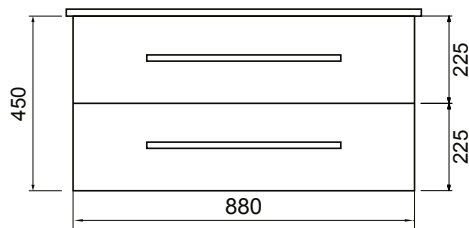

DESCRIPTION

Zara 900 Wall-Hung Vanity - 2 Drawers, White / Melamine

PRODUCT CODE

Z90D2WH /
Z90D2WHM

FEATURES

- Dimensions - W 915 x H 468 x D 465mm
- Available in White or Melamine* finishes.
- White Paint - The paint used on our products is polyurethane or UV based. It is five times harder and more durable than lacquer finishes.
- Melamine - Stunning timber effect finishes. Our wood grain melamine is a low-pressure laminate, made to be elegant, durable and low-maintenance.
- Soft-close drawers.
- Unit includes a top, cabinet and a Box Handle (H1).
- Other handle options also available in Mini Semi Handle (H4) and Semi Handle (H2).

NOTES

*Non-stock item.

Excludes tap ware & accessories. See reverse page for technical drawings.

DESCRIPTION

Zara 900 Wall-Hung Vanity - 2 Drawers, White / Melamine

PRODUCT CODE

Z90D2WH /
Z90D2WHM

TECHNICAL DRAWINGS

Top

Back

Front

Side Section

Top Section of Drawer

NOTES

Drawing indicates the technical measurement only and is not a reflection of how the unit will look. Sizes are nominal only. All drawings in millimeters. Drawings not to scale.