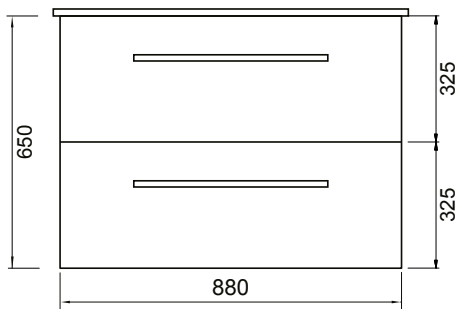

DESCRIPTION

Zara 900 Wall-Hung Vanity - 2 Extra Deep Drawers, White / Melamine

PRODUCT CODE

Z90D2WHX /
Z90D2WHXM

FEATURES

- Dimensions - W 915 x H 668 x D 465mm
- Available in White or Melamine* finishes.
- White Paint - The paint used on our products is polyurethane or UV based. It is five times harder and more durable than lacquer finishes.
- Melamine - Stunning timber effect finishes. Our wood grain melamine is a low-pressure laminate, made to be elegant, durable and low-maintenance.
- Soft-close drawers.
- Unit includes a top, cabinet and a Box Handle (H1).
- Other handle options also available in Mini Semi Handle (H4) and Semi Handle (H2).

TECHNICAL DRAWINGS

Top

Back

Front

Side Section

Top Section of Drawer

NOTES

Drawing indicates the technical measurement only and is not a reflection of how the unit will look. Sizes are nominal only. All drawings in millimeters. Drawings not to scale.