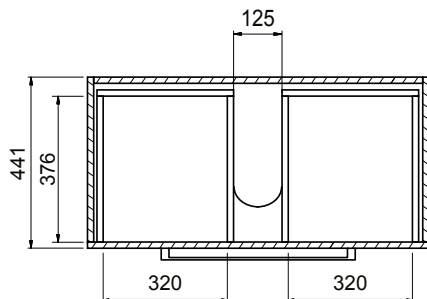

DESCRIPTION

Zara 900 Wall-Hung Vanity - 2 Extra Deep Drawers, White / Melamine

PRODUCT CODE

Z90D2WHX /
Z90D2WHXM

FEATURES

- Dimensions - W 915 x H 668 x D 465mm
- Available in White or Melamine* finishes.
- White Paint - The paint used on our products is polyurethane or UV based. It is five times harder and more durable than lacquer finishes.
- Melamine - Stunning timber effect finishes. Our wood grain melamine is a low-pressure laminate, made to be elegant, durable and low-maintenance.
- Soft-close drawers.
- Unit includes a top, cabinet and a Box Handle (H1).
- Other handle options also available in Mini Semi Handle (H4) and Semi Handle (H2).

TECHNICAL DRAWINGS

Top

Back

Front

Side Section

Top Section of Drawer

NOTES

Drawing indicates the technical measurement only and is not a reflection of how the unit will look. Sizes are nominal only. All drawings in millimeters. Drawings not to scale.