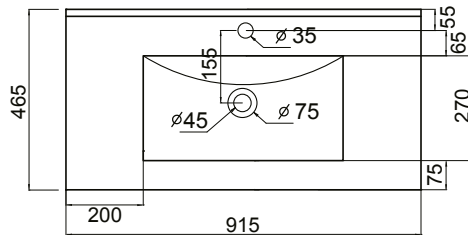

DESCRIPTION

Zara 900 Wall-Hung Vanity - 2 Extra Deep Drawers, White / Melamine

PRODUCT CODE

Z90D2WHX /
Z90D2WHXM

FEATURES

- Dimensions - W 915 x H 668 x D 465mm
- Available in White or Melamine* finishes.
- White Paint - The paint used on our products is polyurethane or UV based. It is five times harder and more durable than lacquer finishes.
- Melamine - Stunning timber effect finishes. Our wood grain melamine is a low-pressure laminate, made to be elegant, durable and low-maintenance.
- Soft-close drawers.
- Unit includes a top, cabinet and a Box Handle (H1).
- Other handle options also available in Mini Semi Handle (H4) and Semi Handle (H2).

NOTES

*Non-stock item.

Excludes tap ware & accessories. See reverse page for technical drawings.

DESCRIPTION

Zara 900 Wall-Hung Vanity - 2 Extra Deep Drawers, White / Melamine

PRODUCT CODE

Z90D2WHX /
Z90D2WHXM

TECHNICAL DRAWINGS

Top

Back

Front

Side Section

Top Section of Drawer

NOTES

Drawing indicates the technical measurement only and is not a reflection of how the unit will look. Sizes are nominal only. All drawings in millimeters. Drawings not to scale.