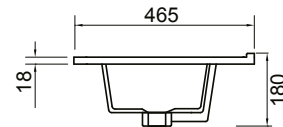

DESCRIPTION

Zara 900 Wall-Hung Vanity - 2 Extra Deep Drawers, White / Melamine

PRODUCT CODE

Z90D2WHX /
Z90D2WHXM

FEATURES

- Dimensions - W 915 x H 668 x D 465mm
- Available in White or Melamine* finishes.
- White Paint - The paint used on our products is polyurethane or UV based. It is five times harder and more durable than lacquer finishes.
- Melamine - Stunning timber effect finishes. Our wood grain melamine is a low-pressure laminate, made to be elegant, durable and low-maintenance.
- Soft-close drawers.
- Unit includes a top, cabinet and a Box Handle (H1).
- Other handle options also available in Mini Semi Handle (H4) and Semi Handle (H2).

NOTES

*Non-stock item.

Excludes tap ware & accessories. See reverse page for technical drawings.

DESCRIPTION

Zara 900 Wall-Hung Vanity - 2 Extra Deep Drawers, White / Melamine

PRODUCT CODE

Z90D2WHX /
Z90D2WHXM

TECHNICAL DRAWINGS

Top

Back

Front

Side Section

Top Section of Drawer

NOTES

Drawing indicates the technical measurement only and is not a reflection of how the unit will look. Sizes are nominal only. All drawings in millimeters. Drawings not to scale.