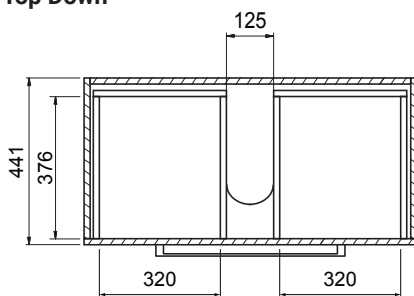

DESCRIPTION

Zara 900, 2 Drawer Wall-Hung Vanity

PRODUCT CODE

Z90D2WH / Z90D2WHM

Dimensions W 915 x H 518 x D 465 (mm)

Finishes White Gloss Paint or Melamine.

Basin Vitreous China Top with Semi-Circle Basin

Handle Chrome, Black or Chrome Box Handle.

TECHNICAL DRAWINGS

Top

Basin Side

Front

Side

Top Down

NOTES

*Additional Cost. Accessories not included. Drawing indicates the technical measurement only and is not a reflection of how the product will look. Sizes are nominal only. All drawings in millimeters. Drawings not to scale. 22nd January 2024.