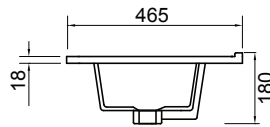

DESCRIPTION

Zara 900, 2 Drawer Wall-Hung Vanity

PRODUCT CODE

Z90D2WH / Z90D2WHM

Dimensions W 915 x H 518 x D 465 (mm)

Finishes White Gloss Paint or Melamine.

Basin Vitreous China Top with Semi-Circle Basin

Handle Chrome, Black or Chrome Box Handle.

TECHNICAL DRAWINGS

Top

Basin Side

Front

Side

Top Down

NOTES

*Additional Cost. Accessories not included. Drawing indicates the technical measurement only and is not a reflection of how the product will look. Sizes are nominal only. All drawings in millimeters. Drawings not to scale. 22nd January 2024.