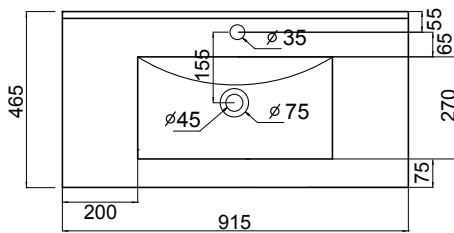

DESCRIPTION

Zara 900, 2 Drawer Wall-Hung Vanity

PRODUCT CODE

Z90D2WH / Z90D2WHM

Dimensions W 915 x H 518 x D 465 (mm)

Finishes White Gloss Paint or Melamine.

Basin Vitreous China Top with Semi-Circle Basin

Handle Chrome, Black or Chrome Box Handle.

TECHNICAL DRAWINGS

Top

Basin Side

Front

Side

Top Down

NOTES

*Additional Cost. Accessories not included. Drawing indicates the technical measurement only and is not a reflection of how the product will look. Sizes are nominal only. All drawings in millimeters. Drawings not to scale. 22nd January 2024.