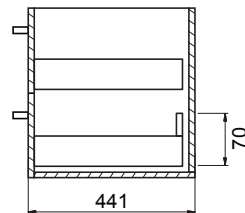

DESCRIPTION

Zara 900, 2 Drawer Wall-Hung Vanity

PRODUCT CODE

Z90D2WH / Z90D2WHM

Dimensions W 915 x H 518 x D 465 (mm)

Finishes White Gloss Paint or Melamine.

Basin Vitreous China Top with Semi-Circle Basin

Handle Chrome, Black or Chrome Box Handle.

TECHNICAL DRAWINGS

Top

Basin Side

Front

Side

Top Down

NOTES

*Additional Cost. Accessories not included. Drawing indicates the technical measurement only and is not a reflection of how the product will look. Sizes are nominal only. All drawings in millimeters. Drawings not to scale. 22nd January 2024.