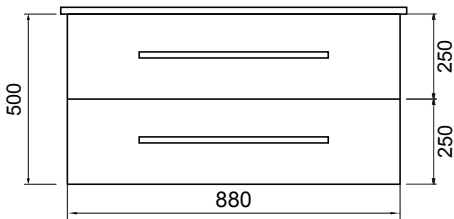

DESCRIPTION

Zara 900, 2 Drawer Wall-Hung Vanity

PRODUCT CODE

Z90D2WH / Z90D2WHM

Dimensions W 915 x H 518 x D 465 (mm)

Finishes White Gloss Paint or Melamine.

Basin Vitreous China Top with Semi-Circle Basin

Handle Chrome, Black or Chrome Box Handle.

TECHNICAL DRAWINGS

Top

Basin Side

Front

Side

Top Down

NOTES

*Additional Cost. Accessories not included. Drawing indicates the technical measurement only and is not a reflection of how the product will look. Sizes are nominal only. All drawings in millimeters. Drawings not to scale. 22nd January 2024.