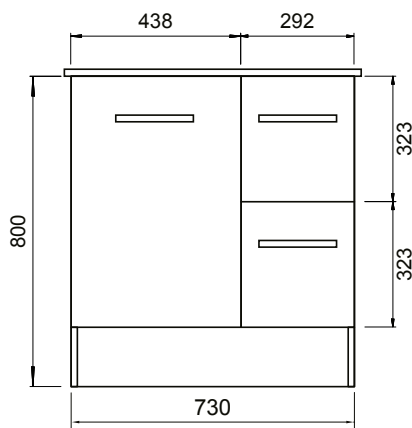

DESCRIPTION

Zara 750 Floor Standing Vanity - 1 Door 2 Drawers, White / Melamine

PRODUCT CODE

Z75 / Z75M

FEATURES

- Dimensions - W 765 x H 818 x D 465mm
- Available in White or Melamine* finishes.
- White Paint - The paint used on our products is polyurethane or UV based. It is five times harder and more durable than lacquer finishes.
- Melamine - Stunning timber effect finishes. Our wood grain melamine is a low-pressure laminate, made to be elegant, durable and low-maintenance.
- Unit includes a top, cabinet and a Box Handle (H1).
- Other handle options also available – Mini Semi Handle (H4) and Semi Handle (H2).

NOTES

*Non-stock item.

Excludes tap ware & accessories. See reverse page for technical drawings.

DESCRIPTION

Zara 750 Floor Standing Vanity - 1 Door 2 Drawers, White / Melamine

PRODUCT CODE

Z75 / Z75M

TECHNICAL DRAWINGS

Top

Back

Front

Side Section

Top Section of Drawer

NOTES

Drawing indicates the technical measurement only and is not a reflection of how the unit will look. Sizes are nominal only. All drawings in millimeters. Drawings not to scale.