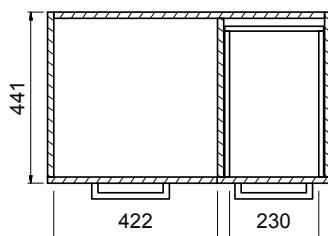

DESCRIPTION

Zara 750 Floor Standing Vanity - 1 Door 2 Drawers, White / Melamine

PRODUCT CODE

Z75 / Z75M

FEATURES

- Dimensions - W 765 x H 818 x D 465mm
- Available in White or Melamine* finishes.
- White Paint - The paint used on our products is polyurethane or UV based. It is five times harder and more durable than lacquer finishes.
- Melamine - Stunning timber effect finishes. Our wood grain melamine is a low-pressure laminate, made to be elegant, durable and low-maintenance.
- Unit includes a top, cabinet and a Box Handle (H1).
- Other handle options also available – Mini Semi Handle (H4) and Semi Handle (H2).

Top

Back

Front

Side Section

Top Section of Drawer

NOTES

Drawing indicates the technical measurement only and is not a reflection of how the unit will look. Sizes are nominal only. All drawings in millimeters. Drawings not to scale.