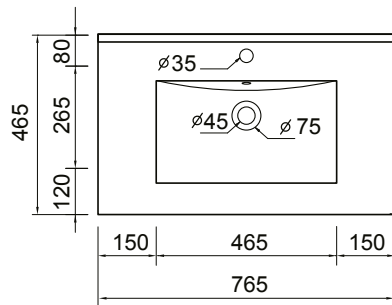

DESCRIPTION

Zara 750 Floor Standing Vanity - 1 Door 2 Drawers, White / Melamine

PRODUCT CODE

Z75 / Z75M

FEATURES

- Dimensions - W 765 x H 818 x D 465mm
- Available in White or Melamine* finishes.
- White Paint - The paint used on our products is polyurethane or UV based. It is five times harder and more durable than lacquer finishes.
- Melamine - Stunning timber effect finishes. Our wood grain melamine is a low-pressure laminate, made to be elegant, durable and low-maintenance.
- Unit includes a top, cabinet and a Box Handle (H1).
- Other handle options also available – Mini Semi Handle (H4) and Semi Handle (H2).

NOTES

*Non-stock item.

Excludes tap ware & accessories. See reverse page for technical drawings.

DESCRIPTION

Zara 750 Floor Standing Vanity - 1 Door 2 Drawers, White / Melamine

PRODUCT CODE

Z75 / Z75M

TECHNICAL DRAWINGS

Top

Back

Front

Side Section

Top Section of Drawer

NOTES

Drawing indicates the technical measurement only and is not a reflection of how the unit will look. Sizes are nominal only. All drawings in millimeters. Drawings not to scale.