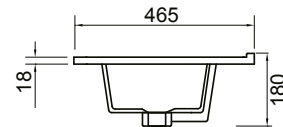

NOTES

*Non-stock item.

Excludes tap ware & accessories. See reverse page for technical drawings.

DESCRIPTION

Zara 750 Floor Standing Vanity - 1 Door 2 Drawers, White / Melamine

PRODUCT CODE

Z75 / Z75M

TECHNICAL DRAWINGS

Top

Back

Front

Side Section

Top Section of Drawer

NOTES

Drawing indicates the technical measurement only and is not a reflection of how the unit will look. Sizes are nominal only. All drawings in millimeters. Drawings not to scale.