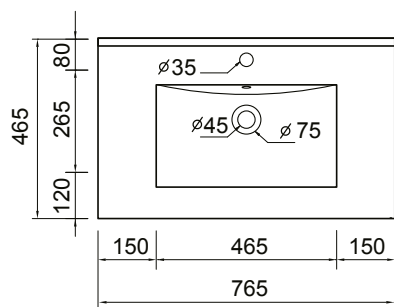

## TECHNICAL DRAWINGS

See following page.

## NOTES

• Must use bottle traps to ensure drawers open, we recommend 40551-32 bottle trap. • Please use a contoured waste with all basins, we recommend PUW68R waste (slotted for basins with overflow). • Drawing indicates the technical measurement only and is not a reflection of how the product will look. Sizes nominal only. Drawings in millimetres. Not to scale. February 2020.

## TECHNICAL DRAWINGS

Top

Back

Front

Side Section

Top Section of Drawer

## NOTES

Drawing indicates the technical measurement only and is not a reflection of how the unit will look. Sizes are nominal only. All drawings in millimeters. Drawings not to scale. Feb 2020.