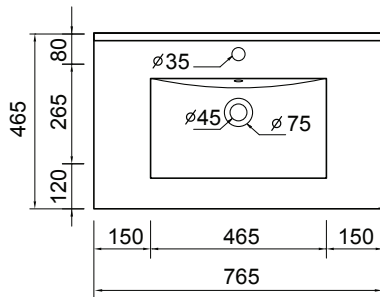

## PRODUCT CODE

Z75D2WH / Z75D2WHM

**Dimensions** W 765 x H 518 x D 465 (mm)

**Finishes** White Gloss Paint or Melamine.

**Basin** Vitreous China Top with Semi-Circle Basin

**Handle** Chrome, Black or Chrome Box Handle.

## TECHNICAL DRAWINGS

**Top**

**Basin Side**

**Front**

**Side**

**Top Down**

## NOTES

\*Additional Cost. Accessories not included. Drawing indicates the technical measurement only and is not a reflection of how the product will look. Sizes are nominal only. All drawings in millimeters. Drawings not to scale. 22nd January 2024.