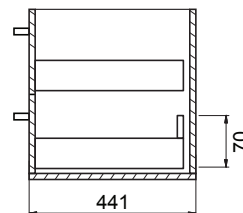

## PRODUCT CODE

Z75D2WH / Z75D2WHM

**Dimensions** W 765 x H 518 x D 465 (mm)

**Finishes** White Gloss Paint or Melamine.

**Basin** Vitreous China Top with Semi-Circle Basin

**Handle** Chrome, Black or Chrome Box Handle.

## TECHNICAL DRAWINGS

**Top**

**Basin Side**

**Front**

**Side**

**Top Down**

## NOTES

\*Additional Cost. Accessories not included. Drawing indicates the technical measurement only and is not a reflection of how the product will look. Sizes are nominal only. All drawings in millimeters. Drawings not to scale. 22nd January 2024.