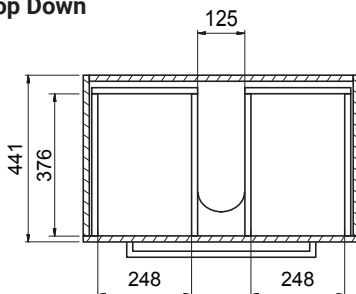

## PRODUCT CODE

Z75D2WH / Z75D2WHM

**Dimensions** W 765 x H 518 x D 465 (mm)

**Finishes** White Gloss Paint or Melamine.

**Basin** Vitreous China Top with Semi-Circle Basin

**Handle** Chrome, Black or Chrome Box Handle.

## TECHNICAL DRAWINGS

**Top**

**Basin Side**

**Front**

**Side**

**Top Down**

## NOTES

\*Additional Cost. Accessories not included. Drawing indicates the technical measurement only and is not a reflection of how the product will look. Sizes are nominal only. All drawings in millimeters. Drawings not to scale. 22nd January 2024.