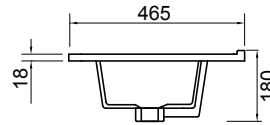

## PRODUCT CODE

Z75D2WH / Z75D2WHM

**Dimensions** W 765 x H 518 x D 465 (mm)

**Finishes** White Gloss Paint or Melamine.

**Basin** Vitreous China Top with Semi-Circle Basin

**Handle** Chrome, Black or Chrome Box Handle.

## TECHNICAL DRAWINGS

**Top**

**Basin Side**

**Front**

**Side**

**Top Down**

## NOTES

\*Additional Cost. Accessories not included. Drawing indicates the technical measurement only and is not a reflection of how the product will look. Sizes are nominal only. All drawings in millimeters. Drawings not to scale. 22nd January 2024.