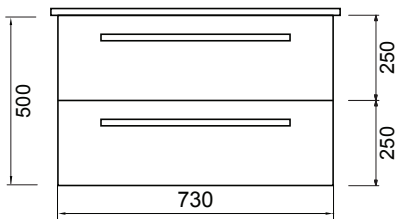

## PRODUCT CODE

Z75D2WH / Z75D2WHM

**Dimensions** W 765 x H 518 x D 465 (mm)

**Finishes** White Gloss Paint or Melamine.

**Basin** Vitreous China Top with Semi-Circle Basin

**Handle** Chrome, Black or Chrome Box Handle.

## TECHNICAL DRAWINGS

**Top**

**Basin Side**

**Front**

**Side**

**Top Down**

## NOTES

\*Additional Cost. Accessories not included. Drawing indicates the technical measurement only and is not a reflection of how the product will look. Sizes are nominal only. All drawings in millimeters. Drawings not to scale. 22nd January 2024.