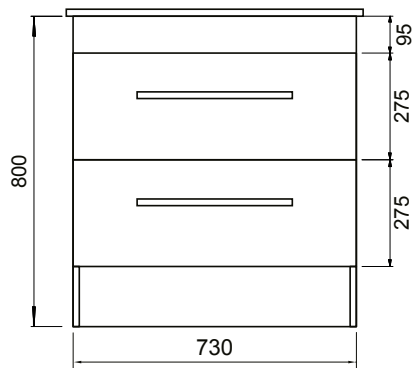

DESCRIPTION

Zara 750 Floor Standing Vanity - 2 Drawers, White / Melamine

PRODUCT CODE

Z75D2FL /
Z75D2FLM

FEATURES

- Dimensions - W 765 x H 818 x D 465mm
- Available in White or Melamine* finishes.
- White Paint - The paint used on our products is polyurethane or UV based. It is five times harder and more durable than lacquer finishes.
- Melamine - Stunning timber effect finishes. Our wood grain melamine is a low-pressure laminate, made to be elegant, durable and low-maintenance.
- Soft-close drawers.
- Unit includes a top, cabinet and a Box Handle (H1).
- Other handle options also available – Mini Semi Handle (H4) and Semi Handle (H2).

NOTES

*Non-stock item.

Excludes tap ware & accessories. See reverse page for technical drawings.

DESCRIPTION

Zara 750 Floor Standing Vanity - 2 Drawers, White / Melamine

PRODUCT CODE

Z75D2FL /
Z75D2FLM

TECHNICAL DRAWINGS

Top

Back

Front

Side Section

Top Section of Drawer

NOTES

Drawing indicates the technical measurement only and is not a reflection of how the unit will look. Sizes are nominal only. All drawings in millimeters. Drawings not to scale.