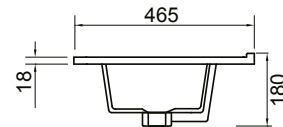

NOTES

*Non-stock item.

Excludes tap ware & accessories. See reverse page for technical drawings.

DESCRIPTION

Zara 750 Floor Standing Vanity - 2 Drawers, White / Melamine

PRODUCT CODE

Z75D2FL /
Z75D2FLM

TECHNICAL DRAWINGS

Top

Back

Front

Side Section

Top Section of Drawer

NOTES

Drawing indicates the technical measurement only and is not a reflection of how the unit will look. Sizes are nominal only. All drawings in millimeters. Drawings not to scale.