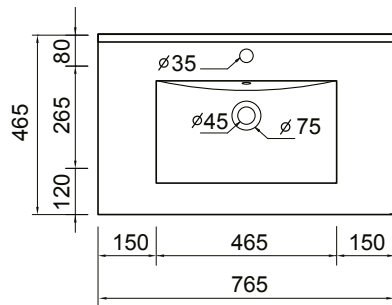

DESCRIPTION

Zara 750 Floor Standing Vanity - 2 Drawers, White / Melamine

PRODUCT CODE

Z75D2FL /
Z75D2FLM

FEATURES

- Dimensions - W 765 x H 818 x D 465mm
- Available in White or Melamine* finishes.
- White Paint - The paint used on our products is polyurethane or UV based. It is five times harder and more durable than lacquer finishes.
- Melamine - Stunning timber effect finishes. Our wood grain melamine is a low-pressure laminate, made to be elegant, durable and low-maintenance.
- Soft-close drawers.
- Unit includes a top, cabinet and a Box Handle (H1).
- Other handle options also available – Mini Semi Handle (H4) and Semi Handle (H2).

NOTES

*Non-stock item.

Excludes tap ware & accessories. See reverse page for technical drawings.

DESCRIPTION

Zara 750 Floor Standing Vanity - 2 Drawers, White / Melamine

PRODUCT CODE

Z75D2FL /
Z75D2FLM

TECHNICAL DRAWINGS

Top

Back

Front

Side Section

Top Section of Drawer

NOTES

Drawing indicates the technical measurement only and is not a reflection of how the unit will look. Sizes are nominal only. All drawings in millimeters. Drawings not to scale.