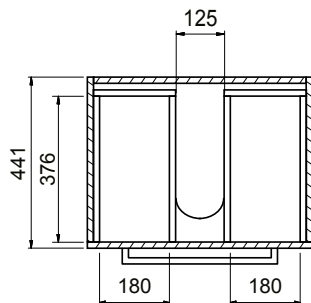

DESCRIPTION

Zara 600 Wall-Hung Vanity - 1 Drawer, White / Melamine

PRODUCT CODE

Z60DWH / Z60DWHM

FEATURES

- Dimensions - W 615 x H 468 x D 465mm
- Available in White paint (Gloss) or Melamine
- The paint used on our products is polyurethane or UV based. It is five times harder and more durable than lacquer finishes.
- Timber Effect Melamine: Our wood grain melamine is a low-pressure laminate.
- China basin.
- Soft-close drawers.
- Made to order in NZ.
- Unit includes a top, cabinet and a Box Handle (H1).
- Other handle options include Mini Semi Handle (H4) and Semi Handle (H2).

DESCRIPTION

Zara 600 Wall-Hung Vanity - 1 Drawer, White / Melamine

PRODUCT CODE

Z60DWH / Z60DWHM

TECHNICAL DRAWINGS

Top

Back

Front

Side Section

Top Section of Drawer

NOTES

Drawing indicates the technical measurement only and is not a reflection of how the unit will look. Sizes are nominal only. All drawings in millimeters. Drawings not to scale. Feb 2020.