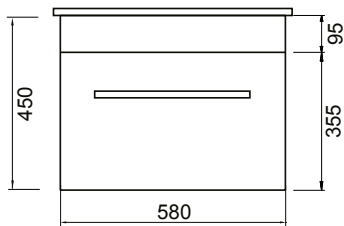

DESCRIPTION

Zara 600 Wall-Hung Vanity - 1 Drawer, White / Melamine

PRODUCT CODE

Z60DWH / Z60DWHM

FEATURES

- Dimensions - W 615 x H 468 x D 465mm
- Available in White paint (Gloss) or Melamine
- The paint used on our products is polyurethane or UV based. It is five times harder and more durable than lacquer finishes.
- Timber Effect Melamine: Our wood grain melamine is a low-pressure laminate.
- China basin.
- Soft-close drawers.
- Made to order in NZ.
- Unit includes a top, cabinet and a Box Handle (H1).
- Other handle options include Mini Semi Handle (H4) and Semi Handle (H2).

DESCRIPTION

Zara 600 Wall-Hung Vanity - 1 Drawer, White / Melamine

PRODUCT CODE

Z60DWH / Z60DWHM

TECHNICAL DRAWINGS

Top

Back

Front

Side Section

Top Section of Drawer

NOTES

Drawing indicates the technical measurement only and is not a reflection of how the unit will look. Sizes are nominal only. All drawings in millimeters. Drawings not to scale. Feb 2020.