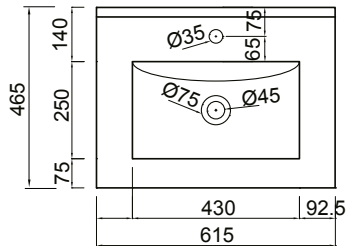

DESCRIPTION

Zara 600 Wall-Hung Vanity - 1 Drawer, White / Melamine

PRODUCT CODE

Z60DWH / Z60DWHM

FEATURES

- Dimensions - W 615 x H 468 x D 465mm
- Available in White paint (Gloss) or Melamine
- The paint used on our products is polyurethane or UV based. It is five times harder and more durable than lacquer finishes.
- Timber Effect Melamine: Our wood grain melamine is a low-pressure laminate.
- China basin.
- Soft-close drawers.
- Made to order in NZ.
- Unit includes a top, cabinet and a Box Handle (H1).
- Other handle options include Mini Semi Handle (H4) and Semi Handle (H2).

DESCRIPTION

Zara 600 Wall-Hung Vanity - 1 Drawer, White / Melamine

PRODUCT CODE

Z60DWH / Z60DWHM

TECHNICAL DRAWINGS

Top

Back

Front

Side Section

Top Section of Drawer

NOTES

Drawing indicates the technical measurement only and is not a reflection of how the unit will look. Sizes are nominal only. All drawings in millimeters. Drawings not to scale. Feb 2020.