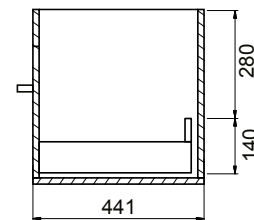

DESCRIPTION

Zara 600 Wall-Hung Vanity - 1 Drawer, White / Melamine

PRODUCT CODE

Z60DWH / Z60DWHM

FEATURES

- Dimensions - W 615 x H 468 x D 465mm
- Available in White paint (Gloss) or Melamine
- The paint used on our products is polyurethane or UV based. It is five times harder and more durable than lacquer finishes.
- Timber Effect Melamine: Our wood grain melamine is a low-pressure laminate.
- China basin.
- Soft-close drawers.
- Made to order in NZ.
- Unit includes a top, cabinet and a Box Handle (H1).
- Other handle options include Mini Semi Handle (H4) and Semi Handle (H2).

Side Section

Top Section of Drawer

NOTES

Drawing indicates the technical measurement only and is not a reflection of how the unit will look. Sizes are nominal only. All drawings in millimeters. Drawings not to scale. Feb 2020.