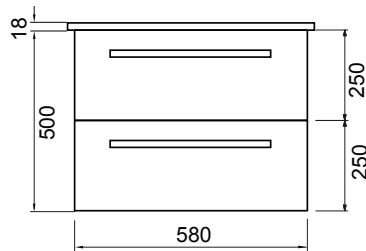

DESCRIPTION

Zara 600, 2 Drawer Wall-Hung Vanity

PRODUCT CODE

Z60D2WH / Z60D2WHM

Dimensions W 615 x H 518 x D 465 (mm)

Finishes White Gloss Paint or Melamine.

Basin Vitreous China Top with Semi-Circle Basin

Handle Chrome, Black or Chrome Box Handle.

TECHNICAL DRAWINGS

Top

Basin Side

Front

Side

Top Down

NOTES

*Additional Cost. Accessories not included. Drawing indicates the technical measurement only and is not a reflection of how the product will look. Sizes are nominal only. All drawings in millimeters. Drawings not to scale. 22nd January 2024.