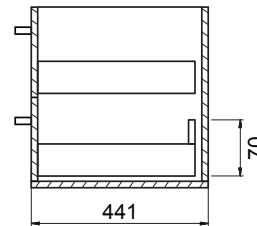

DESCRIPTION

Zara 600, 2 Drawer Wall-Hung Vanity

PRODUCT CODE

Z60D2WH / Z60D2WHM

Dimensions W 615 x H 518 x D 465 (mm)

Finishes White Gloss Paint or Melamine.

Basin Vitreous China Top with Semi-Circle Basin

Handle Chrome, Black or Chrome Box Handle.

TECHNICAL DRAWINGS

Top

Basin Side

Front

Side

Top Down

NOTES

*Additional Cost. Accessories not included. Drawing indicates the technical measurement only and is not a reflection of how the product will look. Sizes are nominal only. All drawings in millimeters. Drawings not to scale. 22nd January 2024.