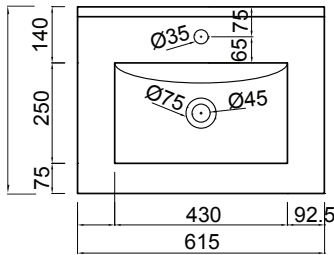

DESCRIPTION

Zara 600, 2 Drawer Wall-Hung Vanity

PRODUCT CODE

Z60D2WH / Z60D2WHM

Dimensions W 615 x H 518 x D 465 (mm)

Finishes White Gloss Paint or Melamine.

Basin Vitreous China Top with Semi-Circle Basin

Handle Chrome, Black or Chrome Box Handle.

TECHNICAL DRAWINGS

Top

Basin Side

Front

Side

Top Down

NOTES

*Additional Cost. Accessories not included. Drawing indicates the technical measurement only and is not a reflection of how the product will look. Sizes are nominal only. All drawings in millimeters. Drawings not to scale. 22nd January 2024.