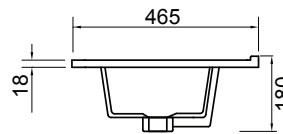

DESCRIPTION

Zara 600, 2 Drawer Wall-Hung Vanity

PRODUCT CODE

Z60D2WH / Z60D2WHM

Dimensions W 615 x H 518 x D 465 (mm)

Finishes White Gloss Paint or Melamine.

Basin Vitreous China Top with Semi-Circle Basin

Handle Chrome, Black or Chrome Box Handle.

TECHNICAL DRAWINGS

Top

Basin Side

Front

Side

Top Down

NOTES

*Additional Cost. Accessories not included. Drawing indicates the technical measurement only and is not a reflection of how the product will look. Sizes are nominal only. All drawings in millimeters. Drawings not to scale. 22nd January 2024.