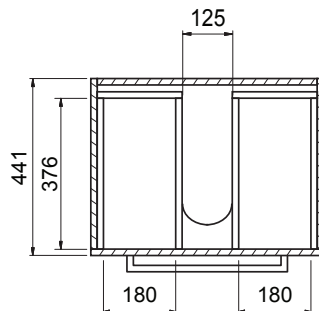

DESCRIPTION

Zara 600, 2 Drawer Wall-Hung Vanity

PRODUCT CODE

Z60D2WH / Z60D2WHM

Dimensions W 615 x H 518 x D 465 (mm)

Finishes White Gloss Paint or Melamine.

Basin Vitreous China Top with Semi-Circle Basin

Handle Chrome, Black or Chrome Box Handle.

TECHNICAL DRAWINGS

Top

Basin Side

Front

Side

Top Down

NOTES

*Additional Cost. Accessories not included. Drawing indicates the technical measurement only and is not a reflection of how the product will look. Sizes are nominal only. All drawings in millimeters. Drawings not to scale. 22nd January 2024.