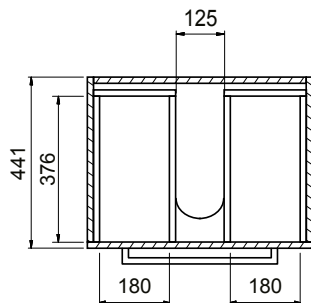

## FEATURES

- Dimensions - W 615 x H 818 x D 465mm
- Available in White or Melamine\* finishes.
- White Paint - The paint used on our products is polyurethane or UV based. It is five times harder and more durable than lacquer finishes.
- Melamine - Stunning timber effect finishes. Our wood grain melamine is a low-pressure laminate, made to be elegant, durable and low-maintenance.
- Soft-close drawers.
- Unit includes top, cabinet and Box Handle/s (H1).
- Other handle options also available – Mini Semi Handle (H4) and Semi Handle (H2).

## TECHNICAL DRAWINGS

Top

Back

Front

Side Section

Top Section of Drawer

## NOTES

Drawing indicates the technical measurement only and is not a reflection of how the unit will look. Sizes are nominal only. All drawings in millimeters. Drawings not to scale.