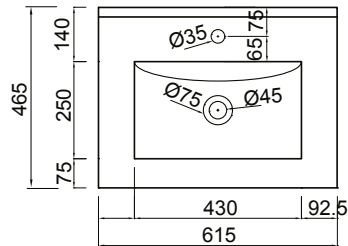

DESCRIPTION

Zara 600 Floor Standing Vanity - 2 Drawers, White / Melamine

PRODUCT CODE

Z60D2FL /
Z60D2FLM

TECHNICAL DRAWINGS

Top