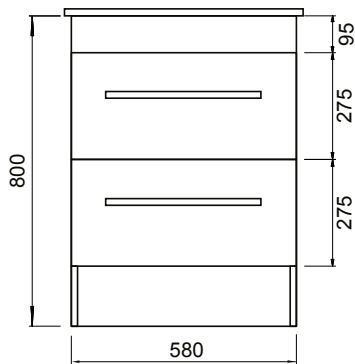

## FEATURES

- Dimensions - W 615 x H 818 x D 465mm
- Available in White or Melamine\* finishes.
- White Paint - The paint used on our products is polyurethane or UV based. It is five times harder and more durable than lacquer finishes.
- Melamine - Stunning timber effect finishes. Our wood grain melamine is a low-pressure laminate, made to be elegant, durable and low-maintenance.
- Soft-close drawers.
- Unit includes top, cabinet and Box Handle/s (H1).
- Other handle options also available – Mini Semi Handle (H4) and Semi Handle (H2).

## TECHNICAL DRAWINGS

Top

Back

Front

Side Section

Top Section of Drawer

## NOTES

Drawing indicates the technical measurement only and is not a reflection of how the unit will look. Sizes are nominal only. All drawings in millimeters. Drawings not to scale.