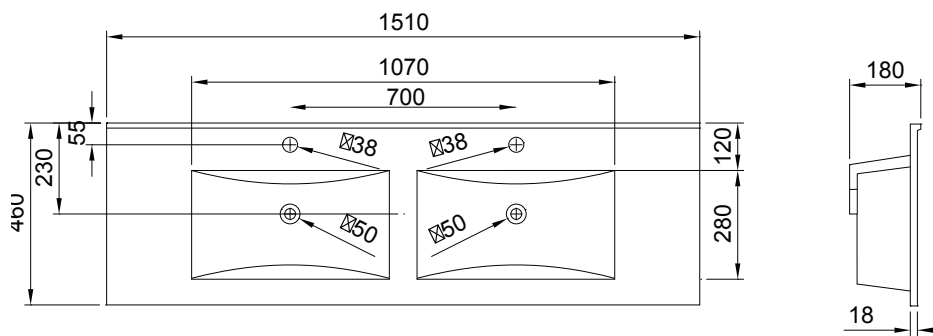

# ZARA

1500, 4 DRAWERS, DOUBLE BOWL

vcboc  
FOR BATHROOMS

Zara Basin

NB: Drawings indicate the technical measurements only and is not a reflection of how the unit will look.

## Z150D4FL/Z150D4FLM ZARA 1500, 4 DRAWERS, DOUBLE BOWL

- Dimensions - W 1510mm H 820mm D 460mm
- Paint - The paint used on our products is polyurethane or UV based. It is five times harder and more durable than lacquer finishes. White only.
- TIMBER EFFECT (Melamine)- Our woodgrain melamine is a low pressure laminate. Three colours are available Driftwood and Charred Oak.