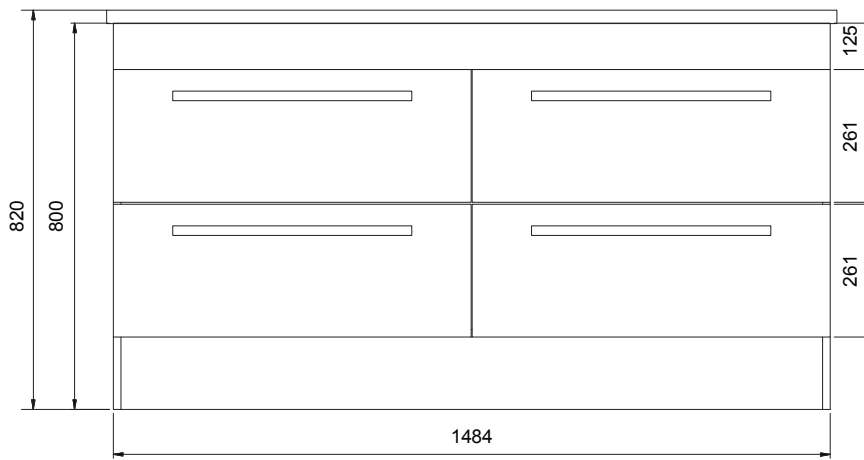

# ZARA

1500, 4 DRAWERS, DOUBLE BOWL

vcboc  
FOR BATHROOMS

Zara Basin

NB: Drawings indicate the technical measurements only and is not a reflection of how the unit will look.

## Z150D4FL/Z150D4FLM ZARA 1500, 4 DRAWERS, DOUBLE BOWL

- Dimensions - W 1510mm H 820mm D 460mm
- Paint - The paint used on our products is polyurethane or UV based. It is five times harder and more durable than lacquer finishes. White only.
- TIMBER EFFECT (Melamine)- Our woodgrain melamine is a low pressure laminate. Three colours are available Driftwood and Charred Oak.

# ZARA

1500, 4 DRAWERS, DOUBLE BOWL

vcboc  
FOR BATHROOMS

Zara Cabinet

---

Z1504DFL Top View showing Drawers

NB: Drawings indicate the technical measurements only and is not a reflection of how the unit will look.