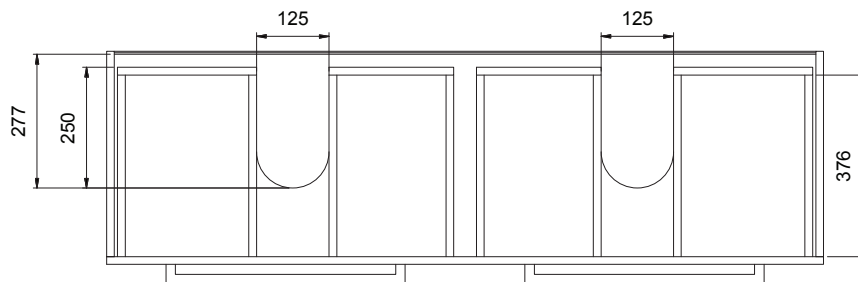

## Z150D4FL/Z150D4FLM ZARA 1500, 4 DRAWERS, DOUBLE BOWL

- Dimensions - W 1510mm H 820mm D 460mm
- Paint - The paint used on our products is polyurethane or UV based. It is five times harder and more durable than lacquer finishes. White only.
- TIMBER EFFECT (Melamine)- Our woodgrain melamine is a low pressure laminate. Three colours are available Driftwood and Charred Oak.

# ZARA

1500, 4 DRAWERS, DOUBLE BOWL

vcboc  
FOR BATHROOMS

Zara Cabinet

---

Z1504DFL Top View showing Drawers

NB: Drawings indicate the technical measurements only and is not a reflection of how the unit will look.