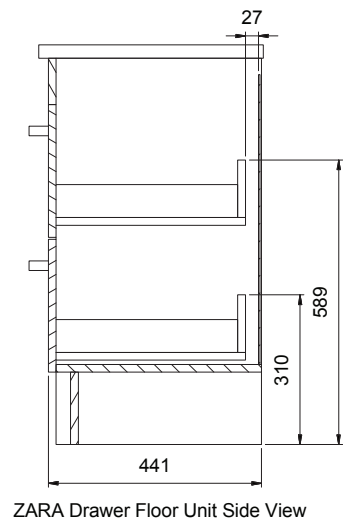

## Z150D4FL/Z150D4FLM ZARA 1500, 4 DRAWERS, DOUBLE BOWL

- Dimensions - W 1510mm H 820mm D 460mm
- Paint - The paint used on our products is polyurethane or UV based. It is five times harder and more durable than lacquer finishes. White only.
- TIMBER EFFECT (Melamine)- Our woodgrain melamine is a low pressure laminate. Three colours are available Driftwood and Charred Oak.

# ZARA

1500, 4 DRAWERS, DOUBLE BOWL

vcboc  
FOR BATHROOMS

Zara Cabinet

---

Z1504DFL Top View showing Drawers

NB: Drawings indicate the technical measurements only and is not a reflection of how the unit will look.