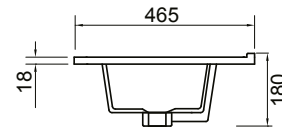

DESCRIPTION

Zara 1200 Wall-Hung Vanity - 2 Doors 2 Drawers, White / Melamine

PRODUCT CODE

Z120WH /
Z120WHM

FEATURES

- Dimensions - W 1215 x H 468 x D 465mm
- Available in White or Melamine* finishes.
- White Paint - The paint used on our products is polyurethane or UV based. It is five times harder and more durable than lacquer finishes.
- Melamine - Stunning timber effect finishes. Our wood grain melamine is a low-pressure laminate, made to be elegant, durable and low-maintenance.
- Unit includes a top, cabinet and a Box Handle (H1).
- Other handle options also available in Mini Semi Handle (H4) and Semi Handle (H2).

NOTES

*Non-stock item.

Excludes tap ware & accessories. See reverse page for technical drawings.

DESCRIPTION

Zara 1200 Wall-Hung Vanity - 2 Doors 2 Drawers, White / Melamine

PRODUCT CODE

Z120WH /
Z120WHM

TECHNICAL DRAWINGS

Top

Back

Front

Side Section

Top Section of Drawer

NOTES

Drawing indicates the technical measurement only and is not a reflection of how the unit will look. Sizes are nominal only. All drawings in millimeters. Drawings not to scale.