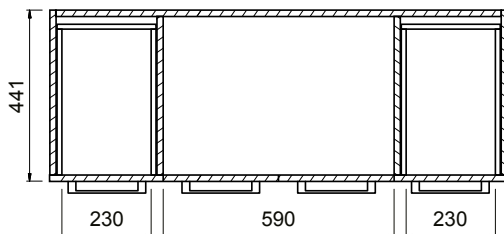

DESCRIPTION

Zara 1200 Wall-Hung Vanity - 2 Doors 2 Drawers, White / Melamine

PRODUCT CODE

Z120WH /
Z120WHM

FEATURES

- Dimensions - W 1215 x H 468 x D 465mm
- Available in White or Melamine* finishes.
- White Paint - The paint used on our products is polyurethane or UV based. It is five times harder and more durable than lacquer finishes.
- Melamine - Stunning timber effect finishes. Our wood grain melamine is a low-pressure laminate, made to be elegant, durable and low-maintenance.
- Unit includes a top, cabinet and a Box Handle (H1).
- Other handle options also available in Mini Semi Handle (H4) and Semi Handle (H2).

NOTES

*Non-stock item.

Excludes tap ware & accessories. See reverse page for technical drawings.

DESCRIPTION

Zara 1200 Wall-Hung Vanity - 2 Doors 2 Drawers, White / Melamine

PRODUCT CODE

Z120WH /
Z120WHM

TECHNICAL DRAWINGS

Top

Back

Front

Side Section

Top Section of Drawer

NOTES

Drawing indicates the technical measurement only and is not a reflection of how the unit will look. Sizes are nominal only. All drawings in millimeters. Drawings not to scale.