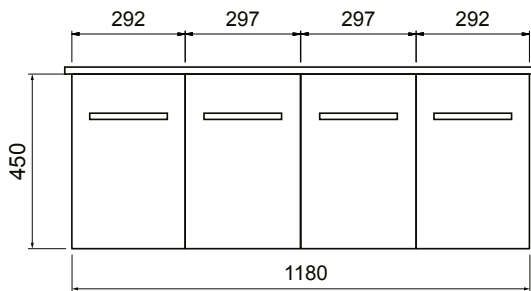

DESCRIPTION

Zara 1200 Wall-Hung Vanity - 2 Doors 2 Drawers, White / Melamine

PRODUCT CODE

Z120WH /
Z120WHM

FEATURES

- Dimensions - W 1215 x H 468 x D 465mm
- Available in White or Melamine* finishes.
- White Paint - The paint used on our products is polyurethane or UV based. It is five times harder and more durable than lacquer finishes.
- Melamine - Stunning timber effect finishes. Our wood grain melamine is a low-pressure laminate, made to be elegant, durable and low-maintenance.
- Unit includes a top, cabinet and a Box Handle (H1).
- Other handle options also available in Mini Semi Handle (H4) and Semi Handle (H2).

NOTES

*Non-stock item.

Excludes tap ware & accessories. See reverse page for technical drawings.

DESCRIPTION

Zara 1200 Wall-Hung Vanity - 2 Doors 2 Drawers, White / Melamine

PRODUCT CODE

Z120WH /
Z120WHM

TECHNICAL DRAWINGS

Top

Back

Front

Side Section

Top Section of Drawer

NOTES

Drawing indicates the technical measurement only and is not a reflection of how the unit will look. Sizes are nominal only. All drawings in millimeters. Drawings not to scale.