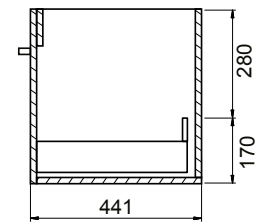

DESCRIPTION

Zara 1200 Wall-Hung Vanity - 2 Doors 2 Drawers, White / Melamine

PRODUCT CODE

Z120WH /
Z120WHM

FEATURES

- Dimensions - W 1215 x H 468 x D 465mm
- Available in White or Melamine* finishes.
- White Paint - The paint used on our products is polyurethane or UV based. It is five times harder and more durable than lacquer finishes.
- Melamine - Stunning timber effect finishes. Our wood grain melamine is a low-pressure laminate, made to be elegant, durable and low-maintenance.
- Unit includes a top, cabinet and a Box Handle (H1).
- Other handle options also available in Mini Semi Handle (H4) and Semi Handle (H2).

NOTES

*Non-stock item.

Excludes tap ware & accessories. See reverse page for technical drawings.

DESCRIPTION

Zara 1200 Wall-Hung Vanity - 2 Doors 2 Drawers, White / Melamine

PRODUCT CODE

Z120WH /
Z120WHM

TECHNICAL DRAWINGS

Top

Back

Front

Side Section

Top Section of Drawer

NOTES

Drawing indicates the technical measurement only and is not a reflection of how the unit will look. Sizes are nominal only. All drawings in millimeters. Drawings not to scale.