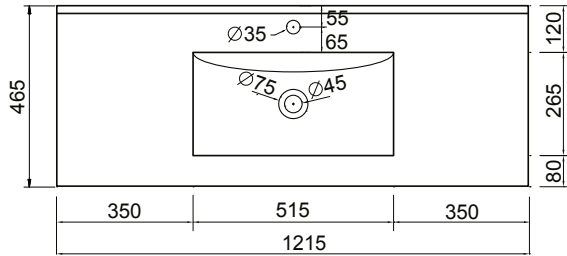

DESCRIPTION

Zara 1200 Wall-Hung Vanity - 2 Doors 2 Drawers, White / Melamine

PRODUCT CODE

Z120WH /
Z120WHM

FEATURES

- Dimensions - W 1215 x H 468 x D 465mm
- Available in White or Melamine* finishes.
- White Paint - The paint used on our products is polyurethane or UV based. It is five times harder and more durable than lacquer finishes.
- Melamine - Stunning timber effect finishes. Our wood grain melamine is a low-pressure laminate, made to be elegant, durable and low-maintenance.
- Unit includes a top, cabinet and a Box Handle (H1).
- Other handle options also available in Mini Semi Handle (H4) and Semi Handle (H2).

NOTES

*Non-stock item.

Excludes tap ware & accessories. See reverse page for technical drawings.

DESCRIPTION

Zara 1200 Wall-Hung Vanity - 2 Doors 2 Drawers, White / Melamine

PRODUCT CODE

Z120WH /
Z120WHM

TECHNICAL DRAWINGS

Top

Back

Front

Side Section

Top Section of Drawer

NOTES

Drawing indicates the technical measurement only and is not a reflection of how the unit will look. Sizes are nominal only. All drawings in millimeters. Drawings not to scale.