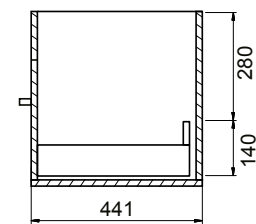

DESCRIPTION

Zara 1200 Wall-Hung Vanity - 1 Drawer, White / Melamine

PRODUCT CODE

Z120DWH / Z120DWHM

FEATURES

- Dimensions - W 1215 x H 468 x D 465mm
- Available in White paint (Gloss) or Melamine
- The paint used on our products is polyurethane or UV based. It is five times harder and more durable than lacquer finishes.
- Timber Effect Melamine: Our wood grain melamine is a low-pressure laminate.
- China basin.
- Soft-close drawers.
- Made to order in NZ.
- Unit includes a top, cabinet and a Box Handle (H1).
- Other handle options include Mini Semi Handle (H4) and Semi Handle (H2).

DESCRIPTION

Zara 1200 Wall-Hung Vanity - 1 Drawer, White / Melamine

PRODUCT CODE

Z120DWH / Z120DWHM

TECHNICAL DRAWINGS

Top

Back

Front

Side Section

Top Section of Drawer

NOTES

Drawing indicates the technical measurement only and is not a reflection of how the unit will look. Sizes are nominal only. All drawings in millimeters. Drawings not to scale. Feb 2020.