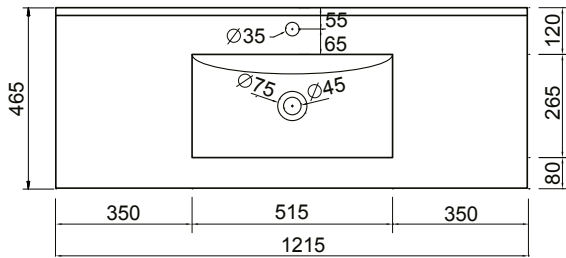

DESCRIPTION

Zara 1200 Wall-Hung Vanity - 1 Drawer, White / Melamine

PRODUCT CODE

Z120DWH / Z120DWHM

FEATURES

- Dimensions - W 1215 x H 468 x D 465mm
- Available in White paint (Gloss) or Melamine
- The paint used on our products is polyurethane or UV based. It is five times harder and more durable than lacquer finishes.
- Timber Effect Melamine: Our wood grain melamine is a low-pressure laminate.
- China basin.
- Soft-close drawers.
- Made to order in NZ.
- Unit includes a top, cabinet and a Box Handle (H1).
- Other handle options include Mini Semi Handle (H4) and Semi Handle (H2).

DESCRIPTION

Zara 1200 Wall-Hung Vanity - 1 Drawer, White / Melamine

PRODUCT CODE

Z120DWH / Z120DWHM

TECHNICAL DRAWINGS

Top

Back

Front

Side Section

Top Section of Drawer

NOTES

Drawing indicates the technical measurement only and is not a reflection of how the unit will look. Sizes are nominal only. All drawings in millimeters. Drawings not to scale. Feb 2020.