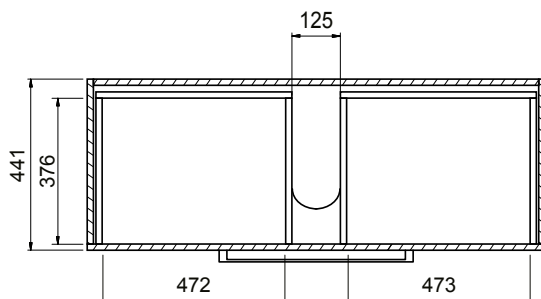

DESCRIPTION

Zara 1200 Wall-Hung Vanity - 1 Drawer, White / Melamine

PRODUCT CODE

Z120DWH / Z120DWHM

FEATURES

- Dimensions - W 1215 x H 468 x D 465mm
- Available in White paint (Gloss) or Melamine
- The paint used on our products is polyurethane or UV based. It is five times harder and more durable than lacquer finishes.
- Timber Effect Melamine: Our wood grain melamine is a low-pressure laminate.
- China basin.
- Soft-close drawers.
- Made to order in NZ.
- Unit includes a top, cabinet and a Box Handle (H1).
- Other handle options include Mini Semi Handle (H4) and Semi Handle (H2).

DESCRIPTION

Zara 1200 Wall-Hung Vanity - 1 Drawer, White / Melamine

PRODUCT CODE

Z120DWH / Z120DWHM

TECHNICAL DRAWINGS

Top

Back

Front

Side Section

Top Section of Drawer

NOTES

Drawing indicates the technical measurement only and is not a reflection of how the unit will look. Sizes are nominal only. All drawings in millimeters. Drawings not to scale. Feb 2020.