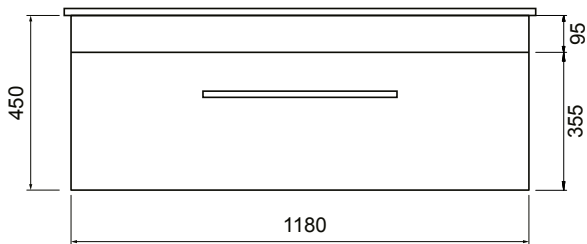

DESCRIPTION

Zara 1200 Wall-Hung Vanity - 1 Drawer, White / Melamine

PRODUCT CODE

Z120DWH / Z120DWHM

FEATURES

- Dimensions - W 1215 x H 468 x D 465mm
- Available in White paint (Gloss) or Melamine
- The paint used on our products is polyurethane or UV based. It is five times harder and more durable than lacquer finishes.
- Timber Effect Melamine: Our wood grain melamine is a low-pressure laminate.
- China basin.
- Soft-close drawers.
- Made to order in NZ.
- Unit includes a top, cabinet and a Box Handle (H1).
- Other handle options include Mini Semi Handle (H4) and Semi Handle (H2).

DESCRIPTION

Zara 1200 Wall-Hung Vanity - 1 Drawer, White / Melamine

PRODUCT CODE

Z120DWH / Z120DWHM

TECHNICAL DRAWINGS

Top

Back

Front

Side Section

Top Section of Drawer

NOTES

Drawing indicates the technical measurement only and is not a reflection of how the unit will look. Sizes are nominal only. All drawings in millimeters. Drawings not to scale. Feb 2020.