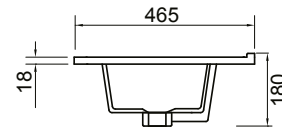

DESCRIPTION

Zara 1200 Wall-Hung Vanity - 1 Drawer, White / Melamine

PRODUCT CODE

Z120DWH / Z120DWHM

TECHNICAL DRAWINGS

Top

Back

Front

Side Section

Top Section of Drawer

NOTES

Drawing indicates the technical measurement only and is not a reflection of how the unit will look. Sizes are nominal only. All drawings in millimeters. Drawings not to scale. Feb 2020.