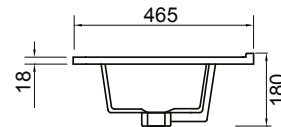

NOTES

*Non-stock item.

Excludes tap ware & accessories. See reverse page for technical drawings.

DESCRIPTION

Zara 1200 Floor Standing Vanity - 4 Drawers, White / Melamine

PRODUCT CODE

Z120D4FLDB /
Z120D4FLDBM

TECHNICAL DRAWINGS

Top

Back

Front

Side Section

Top Section of Drawer

NOTES

Drawing indicates the technical measurement only and is not a reflection of how the unit will look. Sizes are nominal only. All drawings in millimeters. Drawings not to scale.