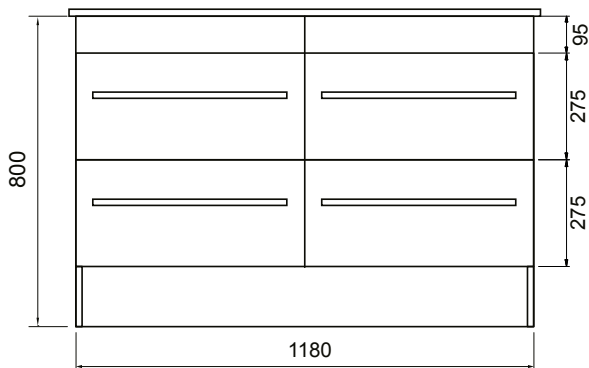

DESCRIPTION

Zara 1200 Floor Standing Vanity - 4 Drawers, White / Melamine

PRODUCT CODE

Z120D4FLDB /
Z120D4FLDBM

FEATURES

- Dimensions - W 1215 x H 818 x D 465mm
- Available in White or Melamine* finishes.
- White Paint - The paint used on our products is polyurethane or UV based. It is five times harder and more durable than lacquer finishes.
- Melamine - Stunning timber effect finishes. Our wood grain melamine is a low-pressure laminate, made to be elegant, durable and low-maintenance.
- Soft-close drawers.
- Unit includes a top, cabinet and a Box Handle (H1).
- Other handle options also available in Mini Semi Handle (H4) and Semi Handle (H2).

TECHNICAL DRAWINGS

Top

Back

Front

Side Section

Top Section of Drawer

NOTES

Drawing indicates the technical measurement only and is not a reflection of how the unit will look. Sizes are nominal only. All drawings in millimeters. Drawings not to scale.