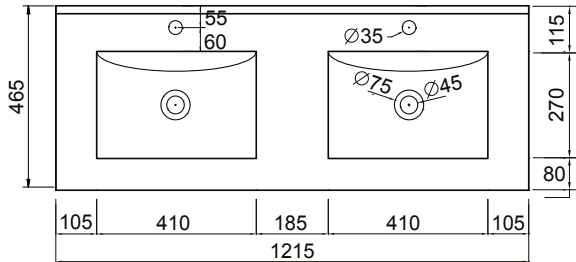

DESCRIPTION

Zara 1200 Floor Standing Vanity - 4 Drawers, White / Melamine

PRODUCT CODE

Z120D4FLDB /
Z120D4FLDBM

FEATURES

- Dimensions - W 1215 x H 818 x D 465mm
- Available in White or Melamine* finishes.
- White Paint - The paint used on our products is polyurethane or UV based. It is five times harder and more durable than lacquer finishes.
- Melamine - Stunning timber effect finishes. Our wood grain melamine is a low-pressure laminate, made to be elegant, durable and low-maintenance.
- Soft-close drawers.
- Unit includes a top, cabinet and a Box Handle (H1).
- Other handle options also available in Mini Semi Handle (H4) and Semi Handle (H2).

NOTES

*Non-stock item.

Excludes tap ware & accessories. See reverse page for technical drawings.

DESCRIPTION

Zara 1200 Floor Standing Vanity - 4 Drawers, White / Melamine

PRODUCT CODE

Z120D4FLDB /
Z120D4FLDBM

TECHNICAL DRAWINGS

Top

Back

Front

Side Section

Top Section of Drawer

NOTES

Drawing indicates the technical measurement only and is not a reflection of how the unit will look. Sizes are nominal only. All drawings in millimeters. Drawings not to scale.