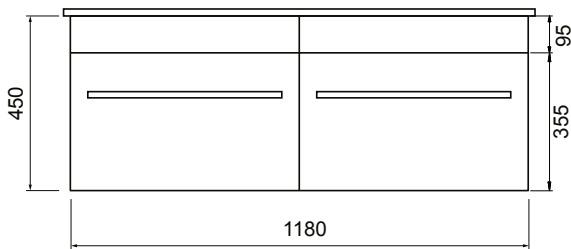

DESCRIPTION

Zara 1200 Wall-Hung Vanity - Double Bowl, 2 Drawers (side-by-side), White / Melamine

PRODUCT CODE

Z1202DWH / Z1202DWHM

FEATURES

- Dimensions - W 1215 x H 468 x D 465mm
- Available in White paint (Gloss) or Melamine
- The paint used on our products is polyurethane or UV based. It is five times harder and more durable than lacquer finishes.
- Timber Effect Melamine: Our wood grain melamine is a low-pressure laminate.
- China basin.
- Soft-close drawers.
- Made to order in NZ.
- Unit includes a top, cabinet and a Box Handle (H1).
- Other handle options include Mini Semi Handle (H4) and Semi Handle (H2).

DESCRIPTION

Zara 1200 Wall-Hung Vanity - Double Bowl, 2 Drawers (side-by-side), White / Melamine

PRODUCT CODE

Z1202DWH / Z1202DWHM

TECHNICAL DRAWINGS

Top

Back

Front

Side Section

Top Section of Drawer

NOTES

Drawing indicates the technical measurement only and is not a reflection of how the unit will look. Sizes are nominal only. All drawings in millimeters. Drawings not to scale. Feb 2020.