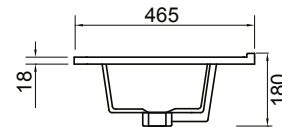

DESCRIPTION

Zara 1200 Wall-Hung Vanity - Double Bowl, 2 Drawers (side-by-side), White / Melamine

PRODUCT CODE

Z1202DWH / Z1202DWHM

FEATURES

- Dimensions - W 1215 x H 468 x D 465mm
- Available in White paint (Gloss) or Melamine
- The paint used on our products is polyurethane or UV based. It is five times harder and more durable than lacquer finishes.
- Timber Effect Melamine: Our wood grain melamine is a low-pressure laminate.
- China basin.
- Soft-close drawers.
- Made to order in NZ.
- Unit includes a top, cabinet and a Box Handle (H1).
- Other handle options include Mini Semi Handle (H4) and Semi Handle (H2).

DESCRIPTION

Zara 1200 Wall-Hung Vanity - Double Bowl, 2 Drawers (side-by-side), White / Melamine

PRODUCT CODE

Z1202DWH / Z1202DWHM

TECHNICAL DRAWINGS

Top

Back

Front

Side Section

Top Section of Drawer

NOTES

Drawing indicates the technical measurement only and is not a reflection of how the unit will look. Sizes are nominal only. All drawings in millimeters. Drawings not to scale. Feb 2020.