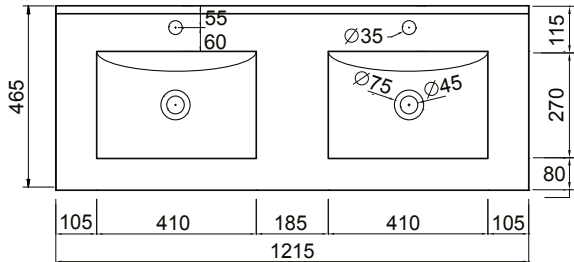

DESCRIPTION

Zara 1200 Wall-Hung Vanity - Double Bowl, 2 Drawers (side-by-side), White / Melamine

PRODUCT CODE

Z1202DWH / Z1202DWHM

FEATURES

- Dimensions - W 1215 x H 468 x D 465mm
- Available in White paint (Gloss) or Melamine
- The paint used on our products is polyurethane or UV based. It is five times harder and more durable than lacquer finishes.
- Timber Effect Melamine: Our wood grain melamine is a low-pressure laminate.
- China basin.
- Soft-close drawers.
- Made to order in NZ.
- Unit includes a top, cabinet and a Box Handle (H1).
- Other handle options include Mini Semi Handle (H4) and Semi Handle (H2).

DESCRIPTION

Zara 1200 Wall-Hung Vanity - Double Bowl, 2 Drawers (side-by-side), White / Melamine

PRODUCT CODE

Z1202DWH / Z1202DWHM

TECHNICAL DRAWINGS

Top

Back

Front

Side Section

Top Section of Drawer

NOTES

Drawing indicates the technical measurement only and is not a reflection of how the unit will look. Sizes are nominal only. All drawings in millimeters. Drawings not to scale. Feb 2020.