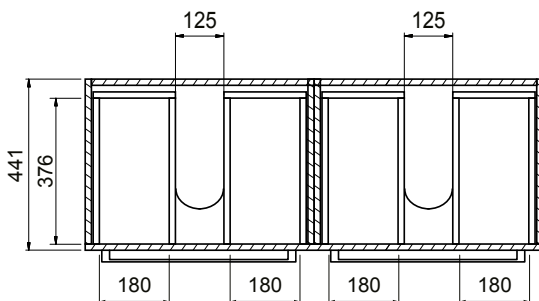

DESCRIPTION

Zara 1200 Wall-Hung Vanity - Double Bowl, 2 Drawers (side-by-side), White / Melamine

PRODUCT CODE

Z1202DWH / Z1202DWHM

FEATURES

- Dimensions - W 1215 x H 468 x D 465mm
- Available in White paint (Gloss) or Melamine
- The paint used on our products is polyurethane or UV based. It is five times harder and more durable than lacquer finishes.
- Timber Effect Melamine: Our wood grain melamine is a low-pressure laminate.
- China basin.
- Soft-close drawers.
- Made to order in NZ.
- Unit includes a top, cabinet and a Box Handle (H1).
- Other handle options include Mini Semi Handle (H4) and Semi Handle (H2).

DESCRIPTION

Zara 1200 Wall-Hung Vanity - Double Bowl, 2 Drawers (side-by-side), White / Melamine

PRODUCT CODE

Z1202DWH / Z1202DWHM

TECHNICAL DRAWINGS

Top

Back

Front

Side Section

Top Section of Drawer

NOTES

Drawing indicates the technical measurement only and is not a reflection of how the unit will look. Sizes are nominal only. All drawings in millimeters. Drawings not to scale. Feb 2020.