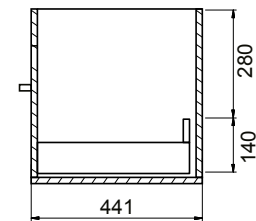

DESCRIPTION

Zara 1200 Wall-Hung Vanity - Double Bowl, 2 Drawers (side-by-side), White / Melamine

PRODUCT CODE

Z1202DWH / Z1202DWHM

FEATURES

- Dimensions - W 1215 x H 468 x D 465mm
- Available in White paint (Gloss) or Melamine
- The paint used on our products is polyurethane or UV based. It is five times harder and more durable than lacquer finishes.
- Timber Effect Melamine: Our wood grain melamine is a low-pressure laminate.
- China basin.
- Soft-close drawers.
- Made to order in NZ.
- Unit includes a top, cabinet and a Box Handle (H1).
- Other handle options include Mini Semi Handle (H4) and Semi Handle (H2).

DESCRIPTION

Zara 1200 Wall-Hung Vanity - Double Bowl, 2 Drawers (side-by-side), White / Melamine

PRODUCT CODE

Z1202DWH / Z1202DWHM

TECHNICAL DRAWINGS

Top

Back

Front

Side Section

Top Section of Drawer

NOTES

Drawing indicates the technical measurement only and is not a reflection of how the unit will look. Sizes are nominal only. All drawings in millimeters. Drawings not to scale. Feb 2020.