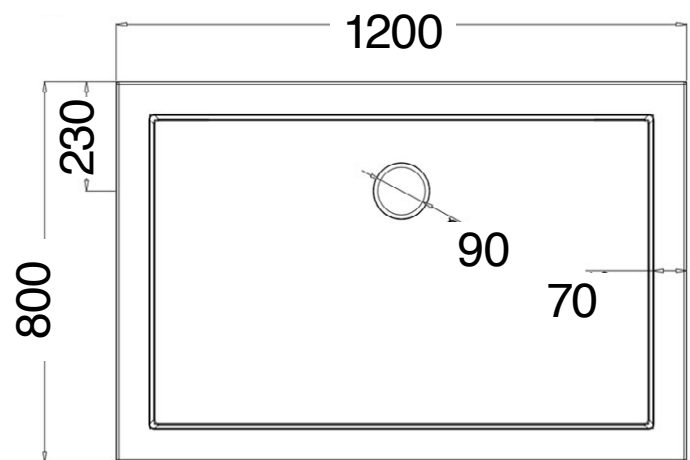

RECTANGLE SHOWER TRAY

Z1175

vcboC
FOR BATHROOMS

NB: Drawings indicate the technical measurements only and is not a reflection of how the unit will look.

Z1175 RECTANGLE SHOWER TRAY

- Dimensions - W 1200 x H 35 x D 800 mm
- Our range of light weight shower trays have been designed with the best quality materials and a contemporary look.
- All trays come with an easy clean waste & sealing tape.