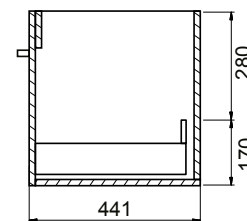

DESCRIPTION

Zara 1000 Wall-Hung Vanity - 2 Doors 1 Drawer, White / Melamine

PRODUCT CODE

Z100WH /
Z100WHM

FEATURES

- Dimensions - W 1015 x H 468 x D 465mm
- Available in White or Melamine* finishes.
- White Paint - The paint used on our products is polyurethane or UV based. It is five times harder and more durable than lacquer finishes.
- Melamine - Stunning timber effect finishes. Our wood grain melamine is a low-pressure laminate, made to be elegant, durable and low-maintenance.
- Unit includes a top, cabinet and a Box Handle (H1).
- Other handle options also available in Mini Semi Handle (H4) and Semi Handle (H2).

Top

Back

Front

Side Section

Top Section of Drawer

NOTES

Drawing indicates the technical measurement only and is not a reflection of how the unit will look. Sizes are nominal only. All drawings in millimeters. Drawings not to scale.