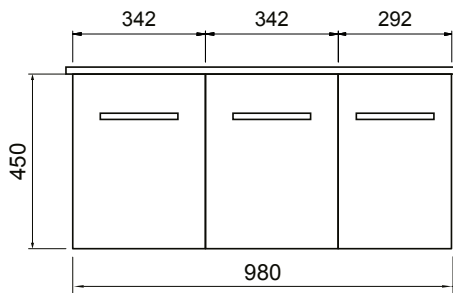

DESCRIPTION

Zara 1000 Wall-Hung Vanity - 2 Doors 1 Drawer, White / Melamine

PRODUCT CODE

Z100WH /
Z100WHM

FEATURES

- Dimensions - W 1015 x H 468 x D 465mm
- Available in White or Melamine* finishes.
- White Paint - The paint used on our products is polyurethane or UV based. It is five times harder and more durable than lacquer finishes.
- Melamine - Stunning timber effect finishes. Our wood grain melamine is a low-pressure laminate, made to be elegant, durable and low-maintenance.
- Unit includes a top, cabinet and a Box Handle (H1).
- Other handle options also available in Mini Semi Handle (H4) and Semi Handle (H2).

NOTES

*Non-stock item.

Excludes tap ware & accessories. See reverse page for technical drawings.

DESCRIPTION

Zara 1000 Wall-Hung Vanity - 2 Doors 1 Drawer, White / Melamine

PRODUCT CODE

Z100WH /
Z100WHM

TECHNICAL DRAWINGS

Top

Back

Front

Side Section

Top Section of Drawer

NOTES

Drawing indicates the technical measurement only and is not a reflection of how the unit will look. Sizes are nominal only. All drawings in millimeters. Drawings not to scale.