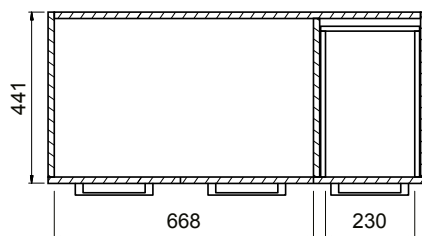

DESCRIPTION

Zara 1000 Wall-Hung Vanity - 2 Doors 1 Drawer, White / Melamine

PRODUCT CODE

Z100WH /
Z100WHM

FEATURES

- Dimensions - W 1015 x H 468 x D 465mm
- Available in White or Melamine* finishes.
- White Paint - The paint used on our products is polyurethane or UV based. It is five times harder and more durable than lacquer finishes.
- Melamine - Stunning timber effect finishes. Our wood grain melamine is a low-pressure laminate, made to be elegant, durable and low-maintenance.
- Unit includes a top, cabinet and a Box Handle (H1).
- Other handle options also available in Mini Semi Handle (H4) and Semi Handle (H2).

Top

Back

Front

Side Section

Top Section of Drawer

NOTES

Drawing indicates the technical measurement only and is not a reflection of how the unit will look. Sizes are nominal only. All drawings in millimeters. Drawings not to scale.