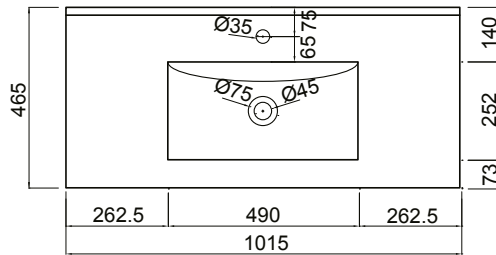

DESCRIPTION

Zara 1000 Wall-Hung Vanity - 2 Doors 1 Drawer, White / Melamine

PRODUCT CODE

Z100WH /
Z100WHM

FEATURES

- Dimensions - W 1015 x H 468 x D 465mm
- Available in White or Melamine* finishes.
- White Paint - The paint used on our products is polyurethane or UV based. It is five times harder and more durable than lacquer finishes.
- Melamine - Stunning timber effect finishes. Our wood grain melamine is a low-pressure laminate, made to be elegant, durable and low-maintenance.
- Unit includes a top, cabinet and a Box Handle (H1).
- Other handle options also available in Mini Semi Handle (H4) and Semi Handle (H2).

NOTES

*Non-stock item.

Excludes tap ware & accessories. See reverse page for technical drawings.

DESCRIPTION

Zara 1000 Wall-Hung Vanity - 2 Doors 1 Drawer, White / Melamine

PRODUCT CODE

Z100WH /
Z100WHM

TECHNICAL DRAWINGS

Top

Back

Front

Side Section

Top Section of Drawer

NOTES

Drawing indicates the technical measurement only and is not a reflection of how the unit will look. Sizes are nominal only. All drawings in millimeters. Drawings not to scale.