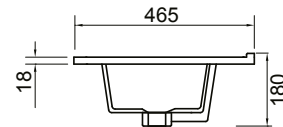

DESCRIPTION

Zara 1000 Wall-Hung Vanity - 2 Doors 1 Drawer, White / Melamine

PRODUCT CODE

Z100WH /
Z100WHM

FEATURES

- Dimensions - W 1015 x H 468 x D 465mm
- Available in White or Melamine* finishes.
- White Paint - The paint used on our products is polyurethane or UV based. It is five times harder and more durable than lacquer finishes.
- Melamine - Stunning timber effect finishes. Our wood grain melamine is a low-pressure laminate, made to be elegant, durable and low-maintenance.
- Unit includes a top, cabinet and a Box Handle (H1).
- Other handle options also available in Mini Semi Handle (H4) and Semi Handle (H2).

NOTES

*Non-stock item.

Excludes tap ware & accessories. See reverse page for technical drawings.

DESCRIPTION

Zara 1000 Wall-Hung Vanity - 2 Doors 1 Drawer, White / Melamine

PRODUCT CODE

Z100WH /
Z100WHM

TECHNICAL DRAWINGS

Top

Back

Front

Side Section

Top Section of Drawer

NOTES

Drawing indicates the technical measurement only and is not a reflection of how the unit will look. Sizes are nominal only. All drawings in millimeters. Drawings not to scale.