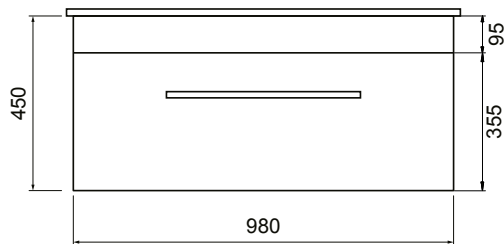

DESCRIPTION

Zara 1000 Wall-Hung Vanity - 1 Drawer, White / Melamine

PRODUCT CODE

Z100DWH / Z100DWHM

FEATURES

- Dimensions - W 1015 x H 468 x D 465mm
- Available in White paint (Gloss) or Melamine
- The paint used on our products is polyurethane or UV based. It is five times harder and more durable than lacquer finishes.
- Timber Effect Melamine: Our wood grain melamine is a low-pressure laminate.
- China basin.
- Soft-close drawers.
- Made to order in NZ.
- Unit includes a top, cabinet and a Box Handle (H1).
- Other handle options include Mini Semi Handle (H4) and Semi Handle (H2).

DESCRIPTION

Zara 1000 Wall-Hung Vanity - 1 Drawer, White / Melamine

PRODUCT CODE

Z100DWH / Z100DWHM

TECHNICAL DRAWINGS

Top

Back

Front

Side Section

Top Section of Drawer

NOTES

Drawing indicates the technical measurement only and is not a reflection of how the unit will look. Sizes are nominal only. All drawings in millimeters. Drawings not to scale. Feb 2020.