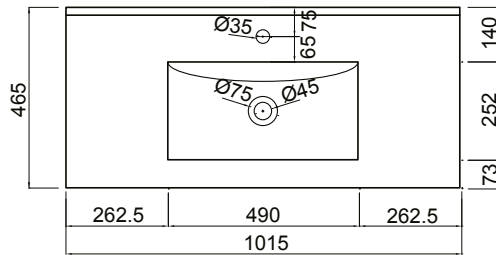

DESCRIPTION

Zara 1000 Wall-Hung Vanity - 1 Drawer, White / Melamine

PRODUCT CODE

Z100DWH / Z100DWHM

FEATURES

- Dimensions - W 1015 x H 468 x D 465mm
- Available in White paint (Gloss) or Melamine
- The paint used on our products is polyurethane or UV based. It is five times harder and more durable than lacquer finishes.
- Timber Effect Melamine: Our wood grain melamine is a low-pressure laminate.
- China basin.
- Soft-close drawers.
- Made to order in NZ.
- Unit includes a top, cabinet and a Box Handle (H1).
- Other handle options include Mini Semi Handle (H4) and Semi Handle (H2).

DESCRIPTION

Zara 1000 Wall-Hung Vanity - 1 Drawer, White / Melamine

PRODUCT CODE

Z100DWH / Z100DWHM

TECHNICAL DRAWINGS

Top

Back

Front

Side Section

Top Section of Drawer

NOTES

Drawing indicates the technical measurement only and is not a reflection of how the unit will look. Sizes are nominal only. All drawings in millimeters. Drawings not to scale. Feb 2020.