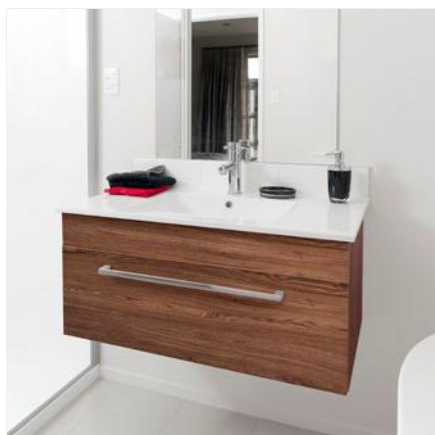

DESCRIPTION

Zara 1000 Wall-Hung Vanity - 1 Drawer, White / Melamine

PRODUCT CODE

Z100DWH / Z100DWHM

FEATURES

- Dimensions - W 1015 x H 468 x D 465mm
- Available in White paint (Gloss) or Melamine
- The paint used on our products is polyurethane or UV based. It is five times harder and more durable than lacquer finishes.
- Timber Effect Melamine: Our wood grain melamine is a low-pressure laminate.
- China basin.
- Soft-close drawers.
- Made to order in NZ.
- Unit includes a top, cabinet and a Box Handle (H1).
- Other handle options include Mini Semi Handle (H4) and Semi Handle (H2).

DESCRIPTION

Zara 1000 Wall-Hung Vanity - 1 Drawer, White / Melamine

PRODUCT CODE

Z100DWH / Z100DWHM

TECHNICAL DRAWINGS

Top

Back

Front