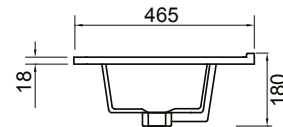

DESCRIPTION

Zara 1000 Wall-Hung Vanity - 1 Drawer, White / Melamine

PRODUCT CODE

Z100DWH / Z100DWHM

TECHNICAL DRAWINGS

Top

Back

Front

Side Section

Top Section of Drawer

NOTES

Drawing indicates the technical measurement only and is not a reflection of how the unit will look. Sizes are nominal only. All drawings in millimeters. Drawings not to scale. Feb 2020.