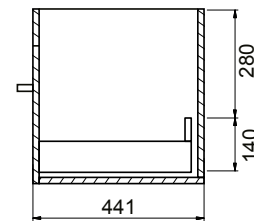

DESCRIPTION

Zara 1000 Wall-Hung Vanity - 1 Drawer, White / Melamine

PRODUCT CODE

Z100DWH / Z100DWHM

TECHNICAL DRAWINGS

Top

Back

Front

Side Section

Top Section of Drawer

NOTES

Drawing indicates the technical measurement only and is not a reflection of how the unit will look. Sizes are nominal only. All drawings in millimeters. Drawings not to scale. Feb 2020.