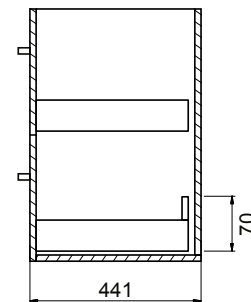

DESCRIPTION

Zara 1000 Wall-Hung Vanity - 2 Extra Deep Drawers, White / Melamine

PRODUCT CODE

Z100D2WHX / Z100D2WHXM

TECHNICAL DRAWINGS

Top

Back

Front

Side Section

Top Section of Drawer

NOTES

Drawing indicates the technical measurement only and is not a reflection of how the unit will look. Sizes are nominal only. All drawings in millimeters. Drawings not to scale. Feb 2020.