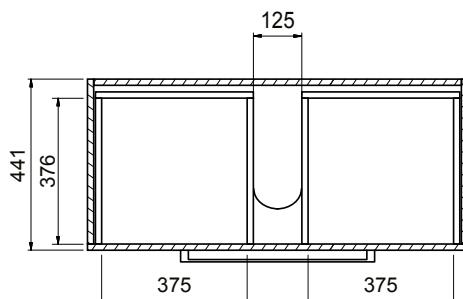

DESCRIPTION

Zara 1000 Wall-Hung Vanity - 2 Extra Deep Drawers, White / Melamine

PRODUCT CODE

Z100D2WHX / Z100D2WHXM

TECHNICAL DRAWINGS

Top

Back

Front

Side Section

Top Section of Drawer

NOTES

Drawing indicates the technical measurement only and is not a reflection of how the unit will look. Sizes are nominal only. All drawings in millimeters. Drawings not to scale. Feb 2020.