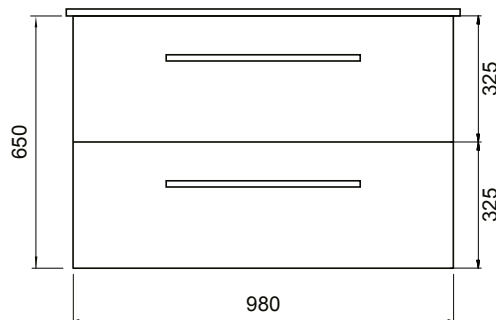

DESCRIPTION

Zara 1000 Wall-Hung Vanity - 2 Extra Deep Drawers, White / Melamine

PRODUCT CODE

Z100D2WHX / Z100D2WHXM

FEATURES

- Dimensions - W 1015 x H 668 x D 465mm
- Available in White paint (Gloss) or Melamine
- The paint used on our products is polyurethane or UV based. It is five times harder and more durable than lacquer finishes.
- Timber Effect Melamine: Our wood grain melamine is a low-pressure laminate.
- China basin.
- Soft-close drawers.
- Made to order in NZ.
- Unit includes a top, cabinet and a Box Handle (H1).
- Other handle options include Mini Semi Handle (H4) and Semi Handle (H2).

DESCRIPTION

Zara 1000 Wall-Hung Vanity - 2 Extra Deep Drawers, White / Melamine

PRODUCT CODE

Z100D2WHX / Z100D2WHXM

TECHNICAL DRAWINGS

Top

Back

Front

Side Section

Top Section of Drawer

NOTES

Drawing indicates the technical measurement only and is not a reflection of how the unit will look. Sizes are nominal only. All drawings in millimeters. Drawings not to scale. Feb 2020.