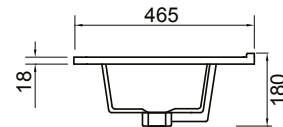

DESCRIPTION

Zara 1000 Wall-Hung Vanity - 2 Extra Deep Drawers, White / Melamine

PRODUCT CODE

Z100D2WHX / Z100D2WHXM

TECHNICAL DRAWINGS

Top

Back

Front

Side Section

Top Section of Drawer

NOTES

Drawing indicates the technical measurement only and is not a reflection of how the unit will look. Sizes are nominal only. All drawings in millimeters. Drawings not to scale. Feb 2020.