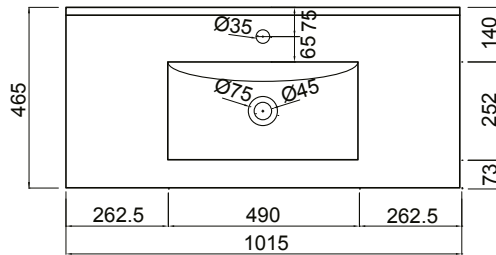

DESCRIPTION

Zara 1000 Wall-Hung Vanity - 2 Extra Deep Drawers, White / Melamine

PRODUCT CODE

Z100D2WHX / Z100D2WHXM

FEATURES

- Dimensions - W 1015 x H 668 x D 465mm
- Available in White paint (Gloss) or Melamine
- The paint used on our products is polyurethane or UV based. It is five times harder and more durable than lacquer finishes.
- Timber Effect Melamine: Our wood grain melamine is a low-pressure laminate.
- China basin.
- Soft-close drawers.
- Made to order in NZ.
- Unit includes a top, cabinet and a Box Handle (H1).
- Other handle options include Mini Semi Handle (H4) and Semi Handle (H2).

DESCRIPTION

Zara 1000 Wall-Hung Vanity - 2 Extra Deep Drawers, White / Melamine

PRODUCT CODE

Z100D2WHX / Z100D2WHXM

TECHNICAL DRAWINGS

Top

Back

Front

Side Section

Top Section of Drawer

NOTES

Drawing indicates the technical measurement only and is not a reflection of how the unit will look. Sizes are nominal only. All drawings in millimeters. Drawings not to scale. Feb 2020.