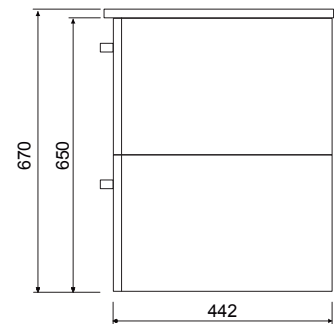

Description

Zara 1000 Wall-Hung Vanity, 2 Extra Deep Drawers, White / Melamine

Product Code

Z100D2WHX / M

Features

- Dimensions - W 1000mm x H 670mm x D 467mm
- Extra deep drawers offer ample storage spaces to house all your daily essentials.
- Soft-close drawers.
- Paint - The paint used on our products is polyurethane or UV based. It is five times harder and more durable than lacquer finishes (White only).
- Timber effect (Melamine) - Our woodgrain melamine is a low pressure laminate. Colours available in Nordic Ash, Manhattan Elm, Southern Oak, French Oak, Driftwood or Charred Oak.
- Handle options available in H1 Box Handle, H2 Semi Handle* and H4 Mini Semi Handle.
- Includes a top, cabinet and handle.
- Excludes tapware & accessories.

Notes

*Additional cost for H2 Semi Handle option.
Please see reverse for technical drawings.

Description

Zara 1000 Wall-Hung Vanity, 2 Extra Deep Drawers, White / Melamine

Product Code

Z100D2WHX / M

Technical Drawings

Top

Side Section

Front

Side Section

Top - Drawer Section

Notes

Sizes approximate. All drawings in millimeters. Drawings not to scale.

Drawing indicates the technical measurement only and is not a reflection of how the unit will look.