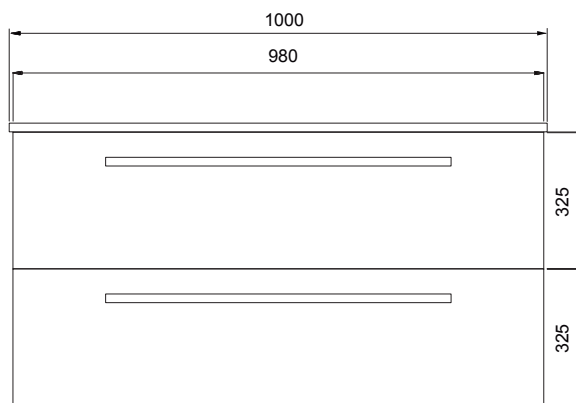

Description

Zara 1000 Wall-Hung Vanity, 2 Extra Deep Drawers, White / Melamine

Product Code

Z100D2WHX / M

Features

- Dimensions - W 1000mm x H 670mm x D 467mm
- Extra deep drawers offer ample storage spaces to house all your daily essentials.
- Soft-close drawers.
- Paint - The paint used on our products is polyurethane or UV based. It is five times harder and more durable than lacquer finishes (White only).
- Timber effect (Melamine) - Our woodgrain melamine is a low pressure laminate. Colours available in Nordic Ash, Manhattan Elm, Southern Oak, French Oak, Driftwood or Charred Oak.
- Handle options available in H1 Box Handle, H2 Semi Handle* and H4 Mini Semi Handle.
- Includes a top, cabinet and handle.
- Excludes tapware & accessories.

Notes

*Additional cost for H2 Semi Handle option.
Please see reverse for technical drawings.

Description

Zara 1000 Wall-Hung Vanity, 2 Extra Deep Drawers, White / Melamine

Product Code

Z100D2WHX / M

Technical Drawings

Top

Side Section

Front

Side Section

Top - Drawer Section

Notes

Sizes approximate. All drawings in millimeters. Drawings not to scale.

Drawing indicates the technical measurement only and is not a reflection of how the unit will look.