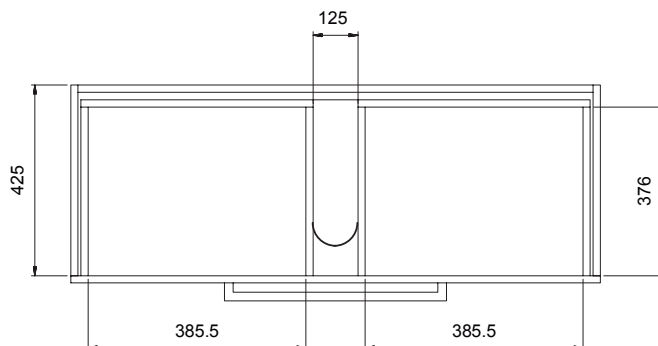

Description

Zara 1000 Wall-Hung Vanity, 2 Extra Deep Drawers, White / Melamine

Product Code

Z100D2WHX / M

Features

- Dimensions - W 1000mm x H 670mm x D 467mm
- Extra deep drawers offer ample storage spaces to house all your daily essentials.
- Soft-close drawers.
- Paint - The paint used on our products is polyurethane or UV based. It is five times harder and more durable than lacquer finishes (White only).
- Timber effect (Melamine) - Our woodgrain melamine is a low pressure laminate. Colours available in Nordic Ash, Manhattan Elm, Southern Oak, French Oak, Driftwood or Charred Oak.
- Handle options available in H1 Box Handle, H2 Semi Handle* and H4 Mini Semi Handle.
- Includes a top, cabinet and handle.
- Excludes tapware & accessories.

Notes

*Additional cost for H2 Semi Handle option.
Please see reverse for technical drawings.

Description

Zara 1000 Wall-Hung Vanity, 2 Extra Deep Drawers, White / Melamine

Product Code

Z100D2WHX / M

Technical Drawings

Top

Side Section

Front

Side Section

Top - Drawer Section

Notes

Sizes approximate. All drawings in millimeters. Drawings not to scale.

Drawing indicates the technical measurement only and is not a reflection of how the unit will look.