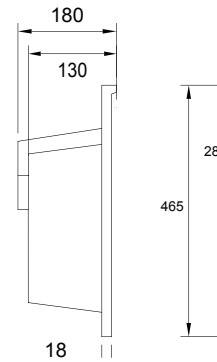

Description

Zara 1000 Wall-Hung Vanity, 2 Extra Deep Drawers, White / Melamine

Product Code

Z100D2WHX / M

Features

- Dimensions - W 1000mm x H 670mm x D 467mm
- Extra deep drawers offer ample storage spaces to house all your daily essentials.
- Soft-close drawers.
- Paint - The paint used on our products is polyurethane or UV based. It is five times harder and more durable than lacquer finishes (White only).
- Timber effect (Melamine) - Our woodgrain melamine is a low pressure laminate. Colours available in Nordic Ash, Manhattan Elm, Southern Oak, French Oak, Driftwood or Charred Oak.
- Handle options available in H1 Box Handle, H2 Semi Handle* and H4 Mini Semi Handle.
- Includes a top, cabinet and handle.
- Excludes tapware & accessories.

Notes

*Additional cost for H2 Semi Handle option.
Please see reverse for technical drawings.

Description

Zara 1000 Wall-Hung Vanity, 2 Extra Deep Drawers, White / Melamine

Product Code

Z100D2WHX / M

Technical Drawings

Top

Side Section

Front

Side Section

Top - Drawer Section

Notes

Sizes approximate. All drawings in millimeters. Drawings not to scale.

Drawing indicates the technical measurement only and is not a reflection of how the unit will look.