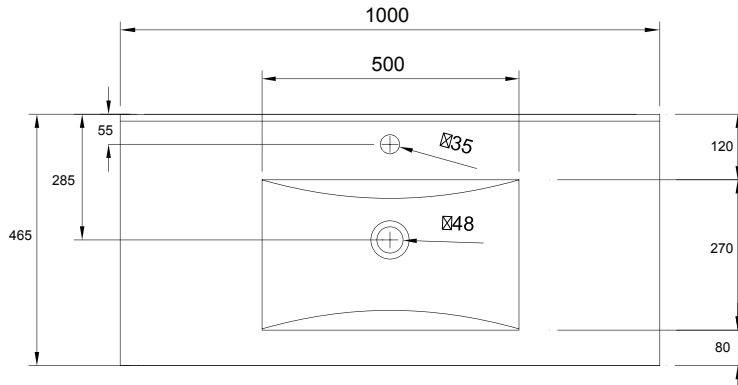

Description

Zara 1000 Wall-Hung Vanity, 2 Extra Deep Drawers, White / Melamine

Product Code

Z100D2WHX / M

Features

- Dimensions - W 1000mm x H 670mm x D 467mm
- Extra deep drawers offer ample storage spaces to house all your daily essentials.
- Soft-close drawers.
- Paint - The paint used on our products is polyurethane or UV based. It is five times harder and more durable than lacquer finishes (White only).
- Timber effect (Melamine) - Our woodgrain melamine is a low pressure laminate. Colours available in Nordic Ash, Manhattan Elm, Southern Oak, French Oak, Driftwood or Charred Oak.
- Handle options available in H1 Box Handle, H2 Semi Handle* and H4 Mini Semi Handle.
- Includes a top, cabinet and handle.
- Excludes tapware & accessories.

Notes

*Additional cost for H2 Semi Handle option.
Please see reverse for technical drawings.

Description

Zara 1000 Wall-Hung Vanity, 2 Extra Deep Drawers, White / Melamine

Product Code

Z100D2WHX / M

Technical Drawings

Top

Side Section

Front

Side Section

Top - Drawer Section

Notes

Sizes approximate. All drawings in millimeters. Drawings not to scale.

Drawing indicates the technical measurement only and is not a reflection of how the unit will look.