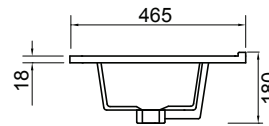

DESCRIPTION

Zara 1000, 2 Drawer Wall-Hung Vanity

PRODUCT CODE

Z100D2WH / Z100D2WHM

Dimensions W 1015 x H 518 x D 465 (mm)

Finishes White Gloss Paint or Melamine.

Basin Vitreous China Top with Semi-Circle Basin

Handle Chrome, Black or Chrome Box Handle.

Origin New Zealand made cabinetry.

Features

- Slim top, semi-circle basin for smooth water flow.
- 2 Drawers with soft-close & choice of handle.
- Timber effect melamine is a low-pressure laminate.
- The paint used on our products is polyurethane or UV based.

TECHNICAL DRAWINGS

Top

Basin Side

Front

Side

Top Down

NOTES

*Additional Cost. Accessories not included. Drawing indicates the technical measurement only and is not a reflection of how the product will look. Sizes are nominal only. All drawings in millimeters. Drawings not to scale. 22nd January 2024.