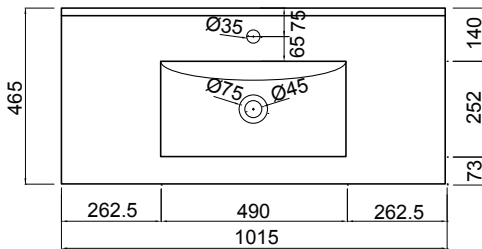

DESCRIPTION

Zara 1000, 2 Drawer Wall-Hung Vanity

PRODUCT CODE

Z100D2WH / Z100D2WHM

Dimensions W 1015 x H 518 x D 465 (mm)

Finishes White Gloss Paint or Melamine.

Basin Vitreous China Top with Semi-Circle Basin

Handle Chrome, Black or Chrome Box Handle.

Origin New Zealand made cabinetry.

Features

- Slim top, semi-circle basin for smooth water flow.
- 2 Drawers with soft-close & choice of handle.
- Timber effect melamine is a low-pressure laminate.
- The paint used on our products is polyurethane or UV based.

TECHNICAL DRAWINGS

Top

Basin Side

Front

Side

Top Down

NOTES

*Additional Cost. Accessories not included. Drawing indicates the technical measurement only and is not a reflection of how the product will look. Sizes are nominal only. All drawings in millimeters. Drawings not to scale. 22nd January 2024.