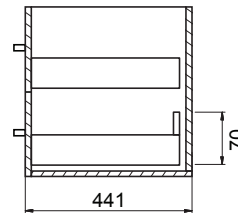

DESCRIPTION

Zara 1000, 2 Drawer Wall-Hung Vanity

PRODUCT CODE

Z100D2WH / Z100D2WHM

Dimensions W 1015 x H 518 x D 465 (mm)

Finishes White Gloss Paint or Melamine.

Basin Vitreous China Top with Semi-Circle Basin

TECHNICAL DRAWINGS

Top

Basin Side

Front

Side

Top Down

NOTES

*Additional Cost. Accessories not included. Drawing indicates the technical measurement only and is not a reflection of how the product will look. Sizes are nominal only. All drawings in millimeters. Drawings not to scale. 22nd January 2024.