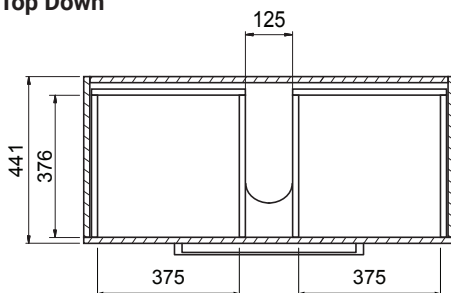

DESCRIPTION

Zara 1000, 2 Drawer Wall-Hung Vanity

PRODUCT CODE

Z100D2WH / Z100D2WHM

Dimensions W 1015 x H 518 x D 465 (mm)

Finishes White Gloss Paint or Melamine.

Basin Vitreous China Top with Semi-Circle Basin

TECHNICAL DRAWINGS

Top

Basin Side

Front

Side

Top Down

NOTES

*Additional Cost. Accessories not included. Drawing indicates the technical measurement only and is not a reflection of how the product will look. Sizes are nominal only. All drawings in millimeters. Drawings not to scale. 22nd January 2024.