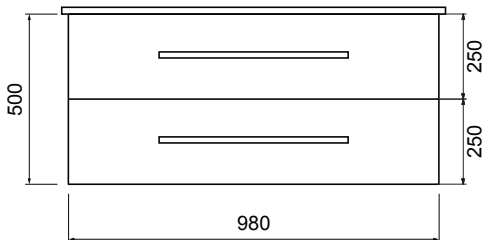

DESCRIPTION

Zara 1000, 2 Drawer Wall-Hung Vanity

PRODUCT CODE

Z100D2WH / Z100D2WHM

Dimensions W 1015 x H 518 x D 465 (mm)

Finishes White Gloss Paint or Melamine.

Basin Vitreous China Top with Semi-Circle Basin

TECHNICAL DRAWINGS

Top

Basin Side

Front

Side

Top Down

NOTES

*Additional Cost. Accessories not included. Drawing indicates the technical measurement only and is not a reflection of how the product will look. Sizes are nominal only. All drawings in millimeters. Drawings not to scale. 22nd January 2024.