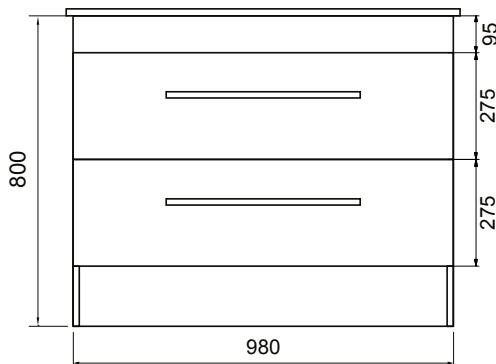

DESCRIPTION

Zara 1000 Floor Standing Vanity - 2 Drawers, White / Melamine

PRODUCT CODE

Z100D2FL /
Z100D2FLM

FEATURES

- Dimensions - W 1015 x H 818 x D 465mm
- Available in White or Melamine* finishes.
- White Paint - The paint used on our products is polyurethane or UV based. It is five times harder and more durable than lacquer finishes.
- Melamine - Stunning timber effect finishes. Our wood grain melamine is a low-pressure laminate, made to be elegant, durable and low-maintenance.
- Soft-close drawers.
- Unit includes a top, cabinet and a Box Handle (H1).
- Other handle options also available in Mini Semi Handle (H4) and Semi Handle (H2).

NOTES

*Non-stock item.

Excludes tap ware & accessories. See reverse page for technical drawings.

DESCRIPTION

Zara 1000 Floor Standing Vanity - 2 Drawers, White / Melamine

PRODUCT CODE

Z100D2FL /
Z100D2FLM

TECHNICAL DRAWINGS

Top

Back

Front

Side Section

Top Section of Drawer

NOTES

Drawing indicates the technical measurement only and is not a reflection of how the unit will look. Sizes are nominal only. All drawings in millimeters. Drawings not to scale.