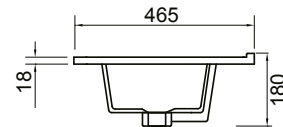

NOTES

*Non-stock item.

Excludes tap ware & accessories. See reverse page for technical drawings.

DESCRIPTION

Zara 1000 Floor Standing Vanity - 2 Drawers, White / Melamine

PRODUCT CODE

Z100D2FL /
Z100D2FLM

TECHNICAL DRAWINGS

Top

Back

Front

Side Section

Top Section of Drawer

NOTES

Drawing indicates the technical measurement only and is not a reflection of how the unit will look. Sizes are nominal only. All drawings in millimeters. Drawings not to scale.