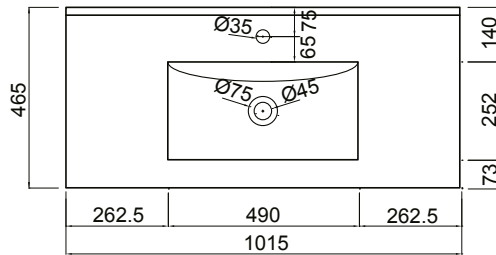

DESCRIPTION

Zara 1000 Floor Standing Vanity - 2 Drawers, White / Melamine

PRODUCT CODE

Z100D2FL /
Z100D2FLM

FEATURES

- Dimensions - W 1015 x H 818 x D 465mm
- Available in White or Melamine* finishes.
- White Paint - The paint used on our products is polyurethane or UV based. It is five times harder and more durable than lacquer finishes.
- Melamine - Stunning timber effect finishes. Our wood grain melamine is a low-pressure laminate, made to be elegant, durable and low-maintenance.
- Soft-close drawers.
- Unit includes a top, cabinet and a Box Handle (H1).
- Other handle options also available in Mini Semi Handle (H4) and Semi Handle (H2).

NOTES

*Non-stock item.

Excludes tap ware & accessories. See reverse page for technical drawings.

DESCRIPTION

Zara 1000 Floor Standing Vanity - 2 Drawers, White / Melamine

PRODUCT CODE

Z100D2FL /
Z100D2FLM

TECHNICAL DRAWINGS

Top

Back

Front

Side Section

Top Section of Drawer

NOTES

Drawing indicates the technical measurement only and is not a reflection of how the unit will look. Sizes are nominal only. All drawings in millimeters. Drawings not to scale.